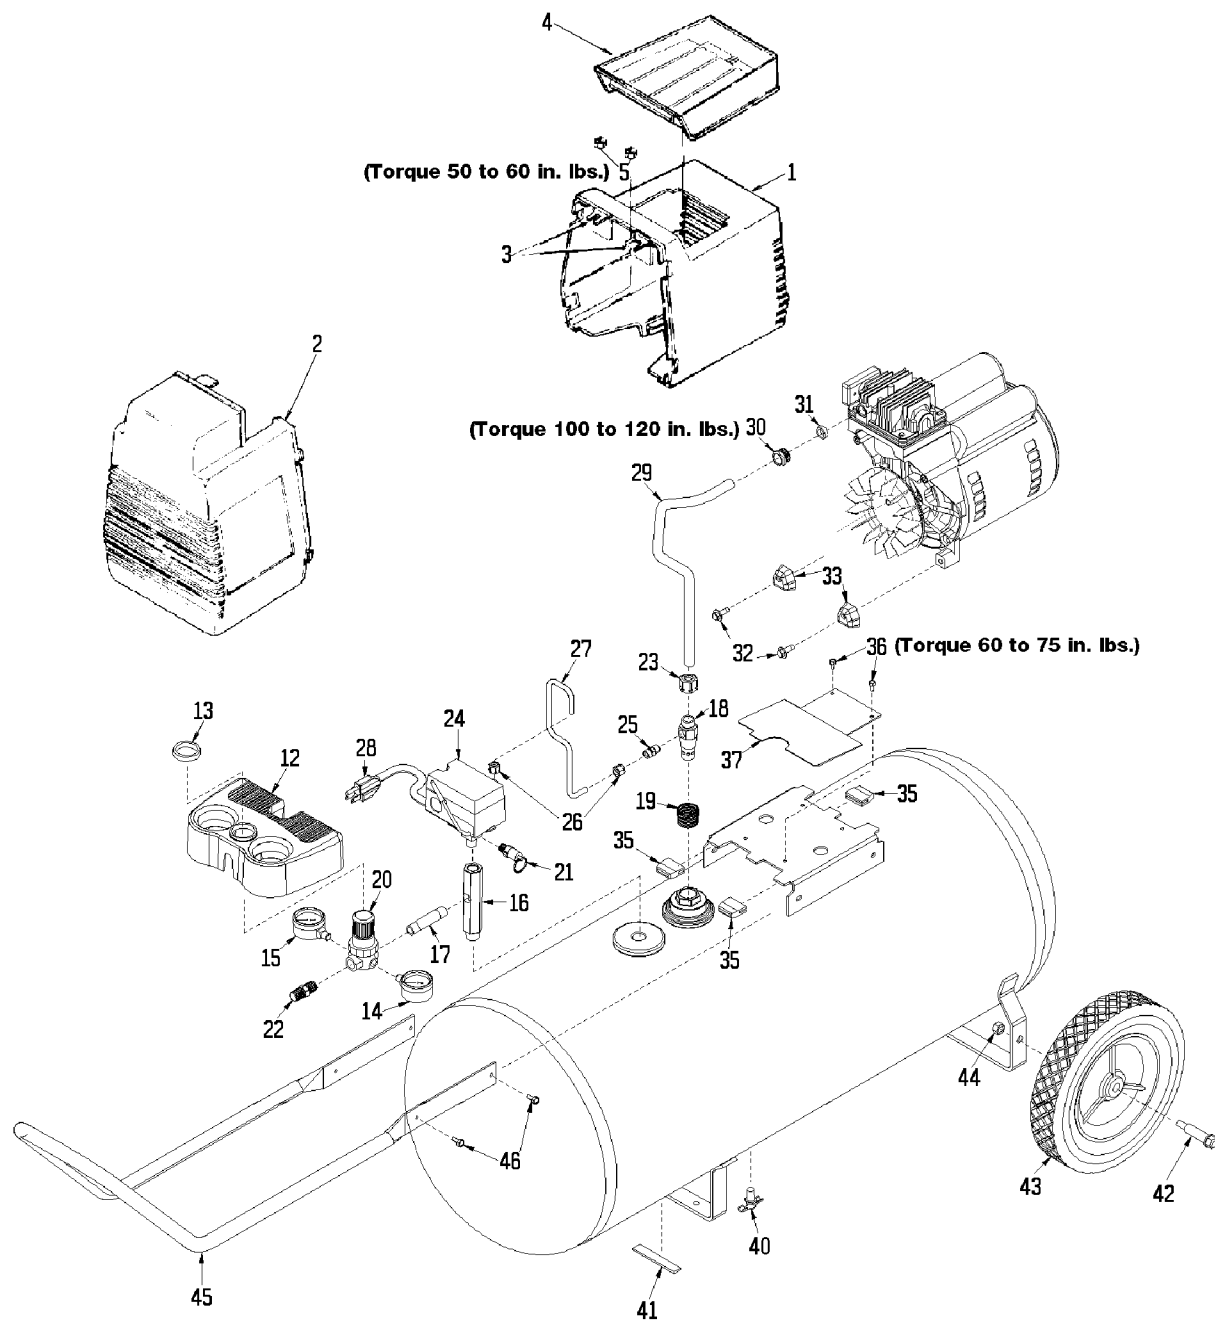

KEY NO.	TORQUE
55	7 to 10 Ft. Lbs.
56	7 to 10 Ft. Lbs.
66	100 to 120 In. Lbs.
69	80 to 100 In. Lbs.
◆	42 to 48 In. Lbs.

Parts List for PRF5020-WK Type 0

Item Number	Part Number	Description	Qty Required
1	AC-0046	SHROUD REAR 3PT SING	1
2	AC-0078	SHROUD FRONT BLK	1
3	CAC-1121	BRACKET SHROUD	2
4	CAC-1080	TRAY TOOL	1
5	038738-00	NUT	2
12	000000-00	No Longer Available	1
13	CAC-61	RING PANEL MOUNTING	1
14	AC-0009-1	GAUGE RIGHT HAND	1
15	Z-AC-0010-1	GAUGE LEFT HAND	1
16	AC-0027-2	STANDPIPE BRASS MALE	1
17	SSP-480	NIPPLE 1/4-18 NPT X	1
18	A19711	VALVE CHECK 1/2NPT X	1
19	000000-00	No Longer Available	1
20	AC-0007	REGULATOR 4PORT P1P2	1
21	97503734	VALVE SAFETY 150 .12	1
22	D26889	ADAPTER .25 NPT X .2	1
23	SSP-7813	ASSY NUT SLEEVE 3/8	1
24	5140112-18	PRESSURE SWITCH	1
25	SS-8553	CONNECTOR BODY	1
26	SSP-7811	ASSY NUT SLEEVE 1/4	2
27	AC-0028	TUBE PRES REL .250OD	1
28	SUDL-413-2	ASSY CORD POWER ST	1
29	AC-0125	TUBE OUTLET .375OD A	1
30	SSP-7821-1	NUT .563-18 UNF HEX	1
31	SSG-3105	ORING 306/296ID 073/	1
32	91895680	SCREW .250-20X.750 H	2
33	ACG-18	CUP SADDLE MOUNT	2