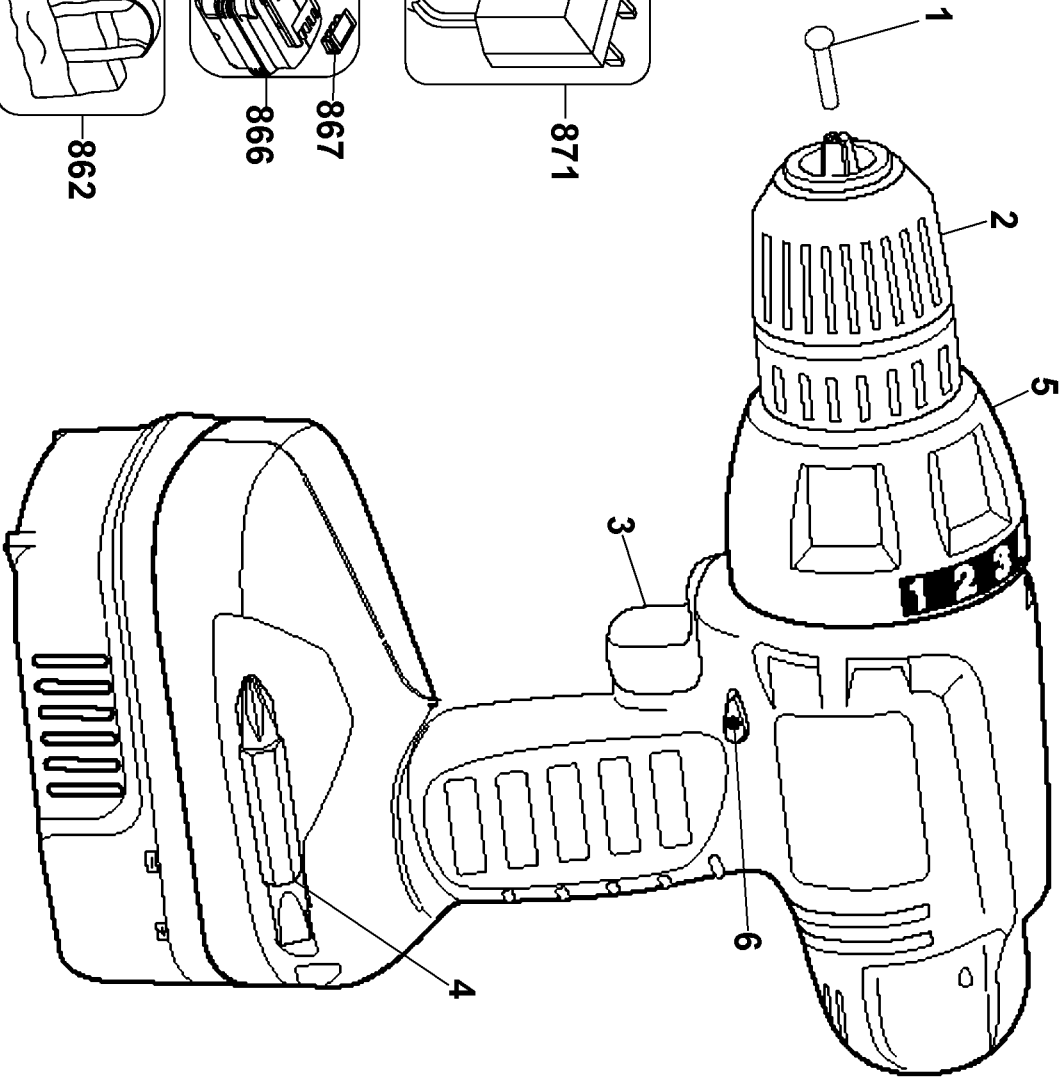

862

866

867

871

Parts List for PS2400K Type 1

Item Number	Part Number	Description	Qty Required
1	149518-01	SCREW	1
2	419233-06	KEYLESS CHUCK	1
3	5146787-00	VSR SWITCH	1
4	607918-41	SCREWDRIVER BIT	1
5	5146465-00	MOTOR & GEARBOX	1
6	5146830-00	ACTUATOR FWR/REV	1
862	585202-00	TOOL BAG	1
866	90504665	BATTERY PACK	1
867	5102026-00	BATTERY CAP	1
871	90553447	CHARGER	1