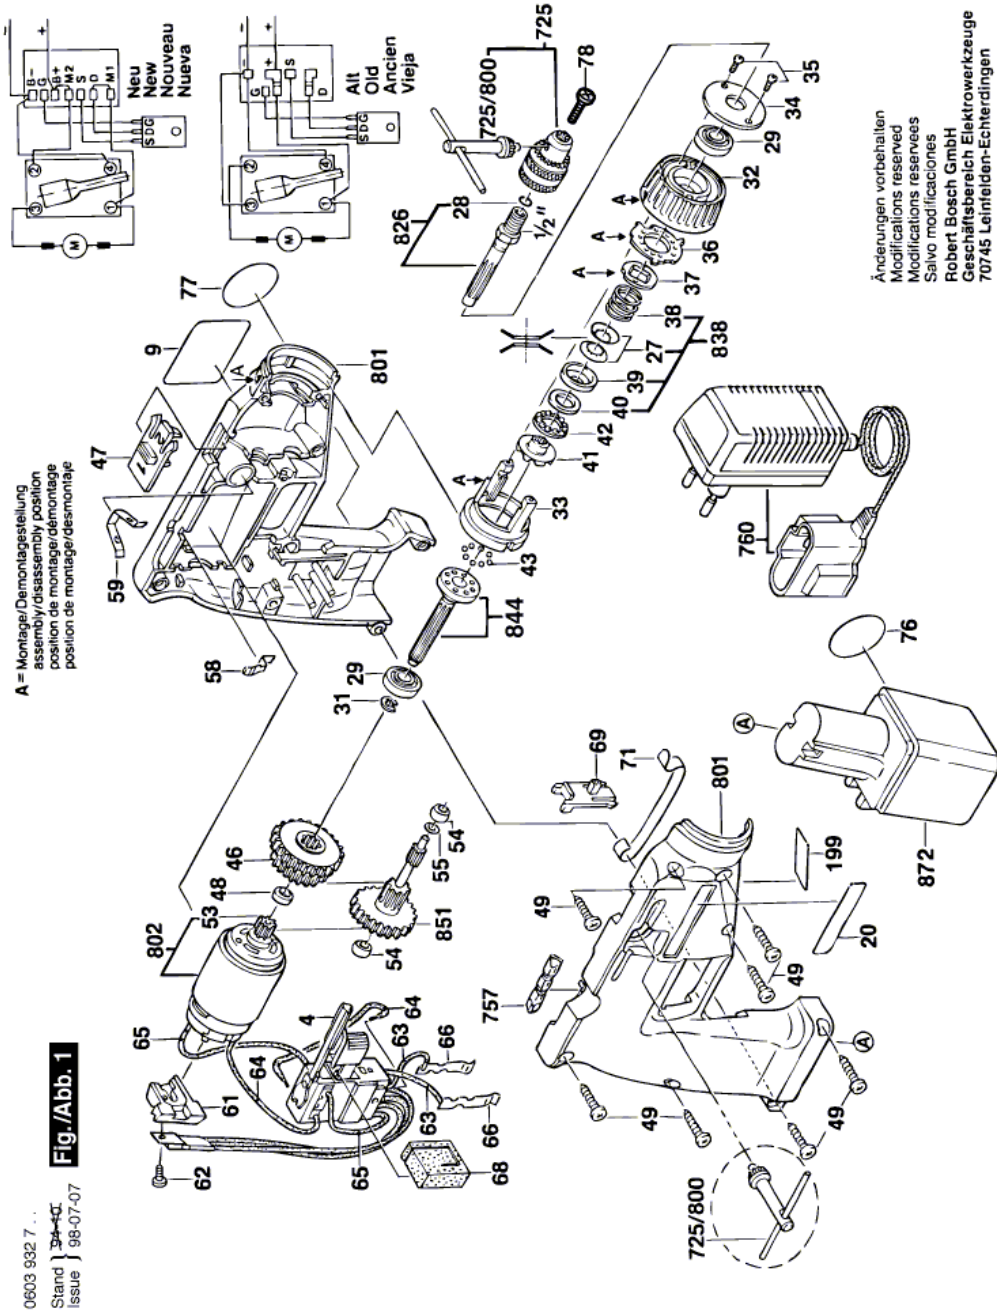

Illustration - Type E

Information subject to change without further notice.