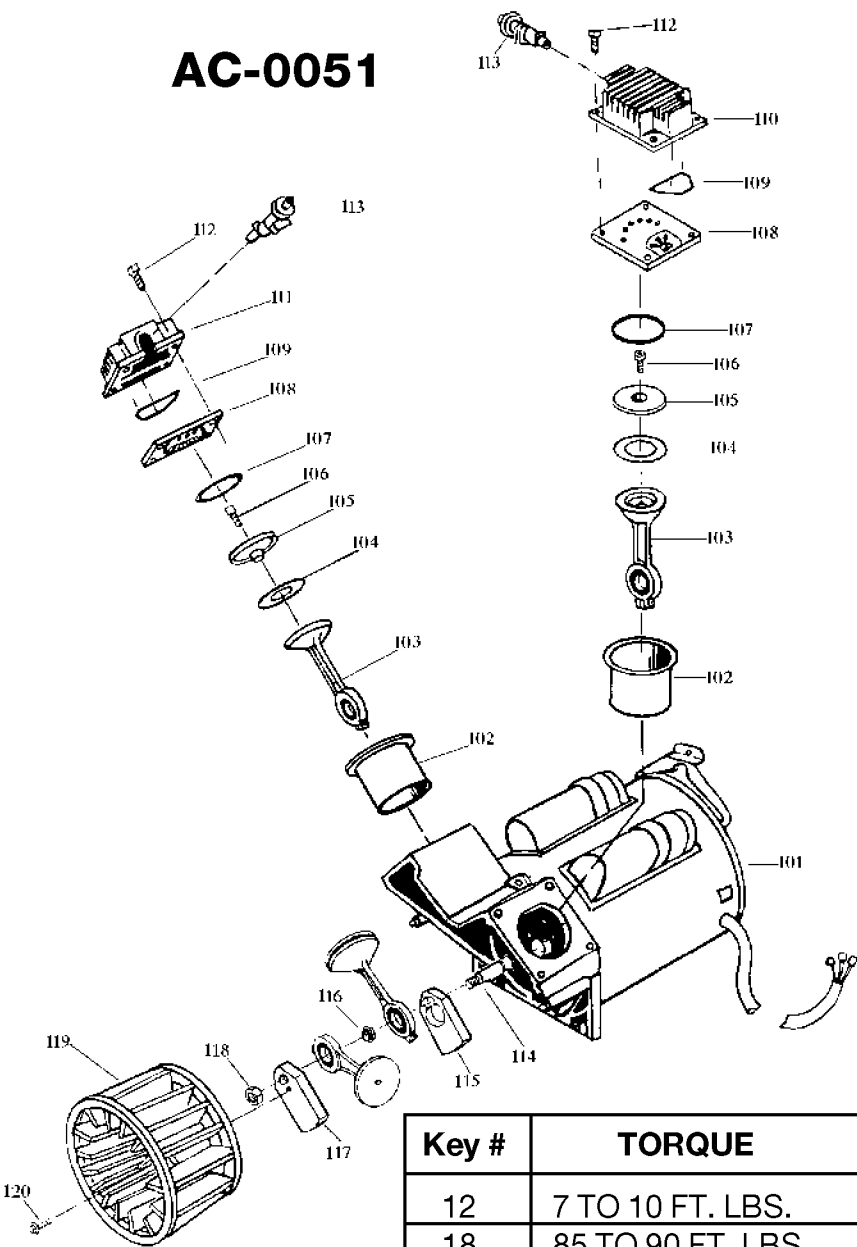

AC-0051

Key #	TORQUE
12	7 TO 10 FT. LBS.
18	85 TO 90 FT. LBS.
20	75 TO 90 IN. LBS.
* TORQUE WRENCH MUST BE USED	

Parts List for PTFTV560V Type 1

Item Number	Part Number	Description	Qty Required
1	DAC-243	SHROUD REAR TWIN CYL	1
2	DAC-244	SHROUD FRONT TWIN CY	1
3	SSF-553-1	SCREW #10-24X.563 TH	3
4	SSG-3102	ORING .176 X .070 IS	1
5	ACG-13	COVER INTAKE MUFFLER	1
6	ACG-12	ELEMENT FILTER INTAK	1
7	SSF-554	SCREW #10-14X2.50 PA	2
8	AC-0057	TUBE OUTLET .375OD A	1
9	AC-0052	TUBE OUTLET .375OD A	1
10	000000-00	No Longer Available	1
11	SSP-7812	ASSY NUT SLEEVE 1/2	2
12	SSF-550	NUT .750-16 UNF COMP	2
13	CAC-1120	SLEEVE SILICONE	2
14	A19711	VALVE CHECK 1/2NPT X	1
15	SS-8553	CONNECTOR BODY	1
16	SSP-7811	ASSY NUT SLEEVE 1/4	1
17	ACG-58	TUBE PRESSURE RELIEF	1
18	SSP-7811	ASSY NUT SLEEVE 1/4	1
19	000000-00	No Longer Available	1
20	33821-00	BUSHING	1
20	438010040063	HEYCO BUSHINGS	1
21	GA-360-B	GAUGE 300 PSI BACK M	1
22	TIA-4150	VALVE SAFETY 150 .25	1
23	000000-00	No Longer Available	1
24	N000323	VALVE GLOBE 200 PSI	1
25	000000-00	No Longer Available	1
26	ACG-18	CUP SADDLE MOUNT	2