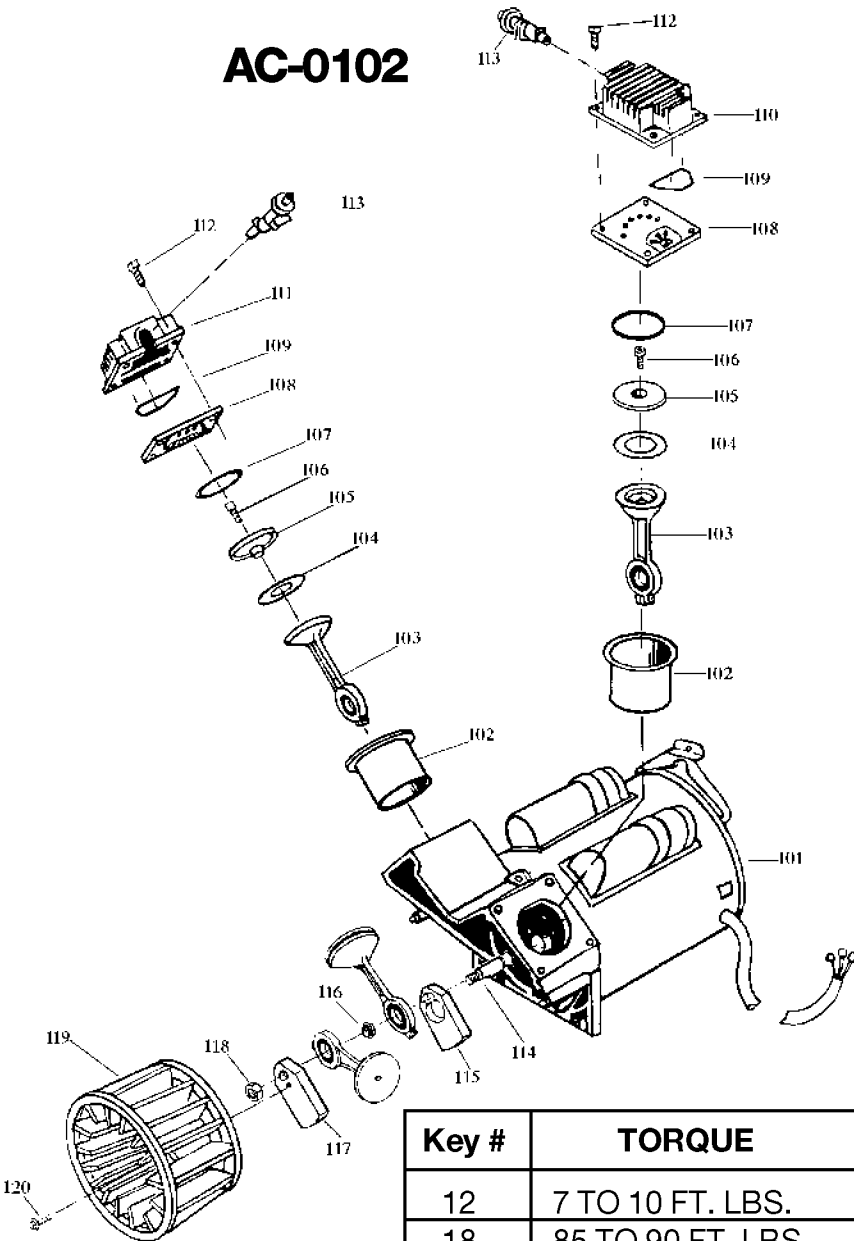

# AC-0102

Key #	TORQUE
12	7 TO 10 FT. LBS.
18	85 TO 90 FT. LBS.
20	75 TO 90 IN. LBS.
* TORQUE WRENCH MUST BE USED	

## Parts List for PTFTV560V Type 2

Item Number	Part Number	Description	Qty Required
1	DAC-243	SHROUD REAR TWIN CYL	1
2	DAC-244	SHROUD FRONT TWIN CY	1
3	SSF-553-1	SCREW #10-24X.563 TH	3
4	SSG-3102	ORING .176 X .070 IS	1
5	ACG-13	COVER INTAKE MUFFLER	1
6	ACG-12	ELEMENT FILTER INTAK	1
7	SSF-554	SCREW #10-14X2.50 PA	2
8	AC-0057	TUBE OUTLET .375OD A	1
9	AC-0052	TUBE OUTLET .375OD A	1
10	000000-00	No Longer Available	1
11	SSP-7812	ASSY NUT SLEEVE 1/2	2
12	SSF-550	NUT .750-16 UNF COMP	2
13	CAC-1120	SLEEVE SILICONE	2
14	A19711	VALVE CHECK 1/2NPT X	1
15	SS-8553	CONNECTOR BODY	1
16	SSP-7811	ASSY NUT SLEEVE 1/4	1
17	ACG-58	TUBE PRESSURE RELIEF	1
18	SSP-7811	ASSY NUT SLEEVE 1/4	1
19	000000-00	No Longer Available	1
20	33821-00	BUSHING	1
20	438010040063	HEYCO BUSHINGS	1
21	GA-360-B	GAUGE 300 PSI BACK M	1
22	TIA-4150	VALVE SAFETY 150 .25	1
23	000000-00	No Longer Available	1
24	N000323	VALVE GLOBE 200 PSI	1
25	000000-00	No Longer Available	1
26	ACG-18	CUP SADDLE MOUNT	2