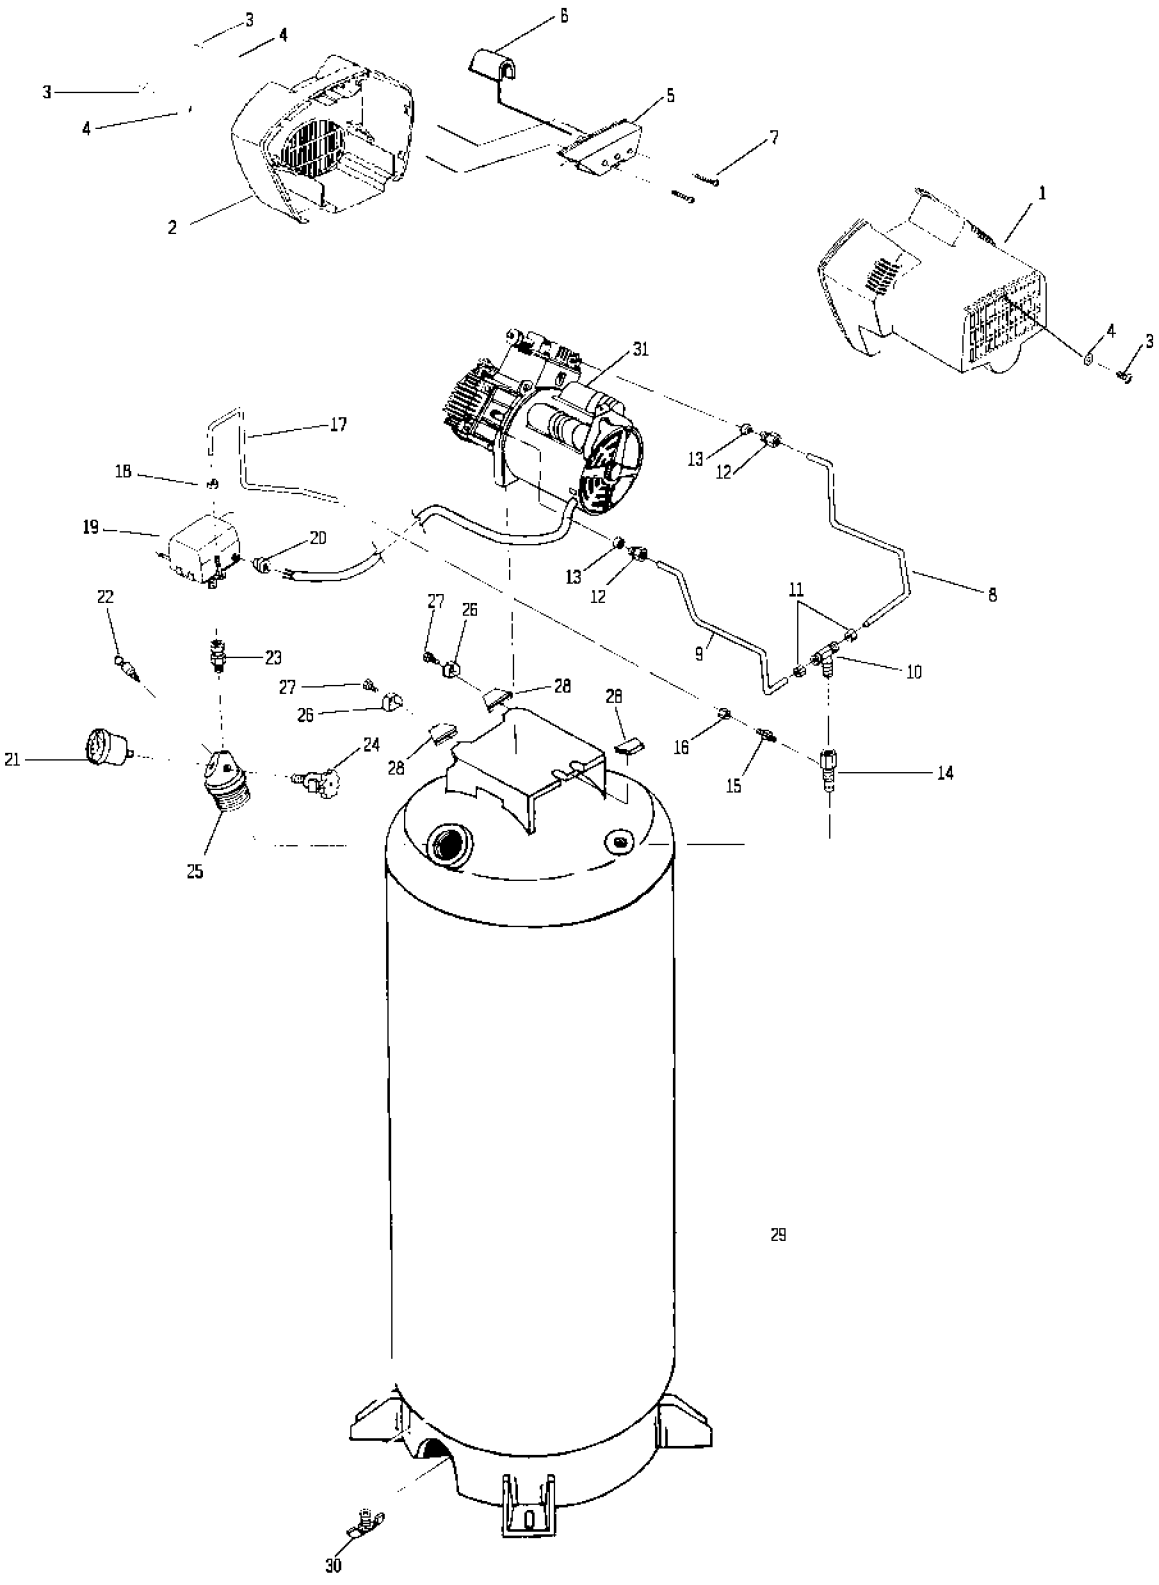

ACG-4000-1

Key #	TORQUE
12	7 TO 10 FT. LBS.
18	85 TO 90 FT. LBS.
20	75 TO 90 IN. LBS.
* TORQUE WRENCH MUST BE USED	

Parts List for RA500TVE60V Type 0

Item Number	Part Number	Description	Qty Required
1	DAC-243	SHROUD REAR TWIN CYL	1
2	DAC-244	SHROUD FRONT TWIN CY	1
3	000000-00	No Longer Available	1
4	SSG-3102	ORING .176 X .070 IS	3
5	ACG-13	COVER INTAKE MUFFLER	1
6	ACG-12	ELEMENT FILTER INTAK	1
7	SSF-554	SCREW #10-14X2.50 PA	2
8	000000-00	No Longer Available	1
9	ACG-41	TUBE OUTLET 60G RIGH	1
10	000000-00	No Longer Available	1
11	SSP-7812	ASSY NUT SLEEVE 1/2	2
12	SSF-550	NUT .750-16 UNF COMP	2
13	CAC-1120	SLEEVE SILICONE	2
14	000000-00	No Longer Available	1
15	SS-8553	CONNECTOR BODY	1
16	SSP-7811	ASSY NUT SLEEVE 1/4	1
17	ACG-58	TUBE PRESSURE RELIEF	1
18	SSP-7811	ASSY NUT SLEEVE 1/4	1
19	000000-00	No Longer Available	1
20	33821-00	BUSHING	1
20	438010040063	HEYCO BUSHINGS	1
21	GA-360-B	GAUGE 300 PSI BACK M	1
22	TIA-4150	VALVE SAFETY 150 .25	1
23	000000-00	No Longer Available	1
24	N000323	VALVE GLOBE 200 PSI	1
25	000000-00	No Longer Available	1
26	ACG-18	CUP SADDLE MOUNT	2