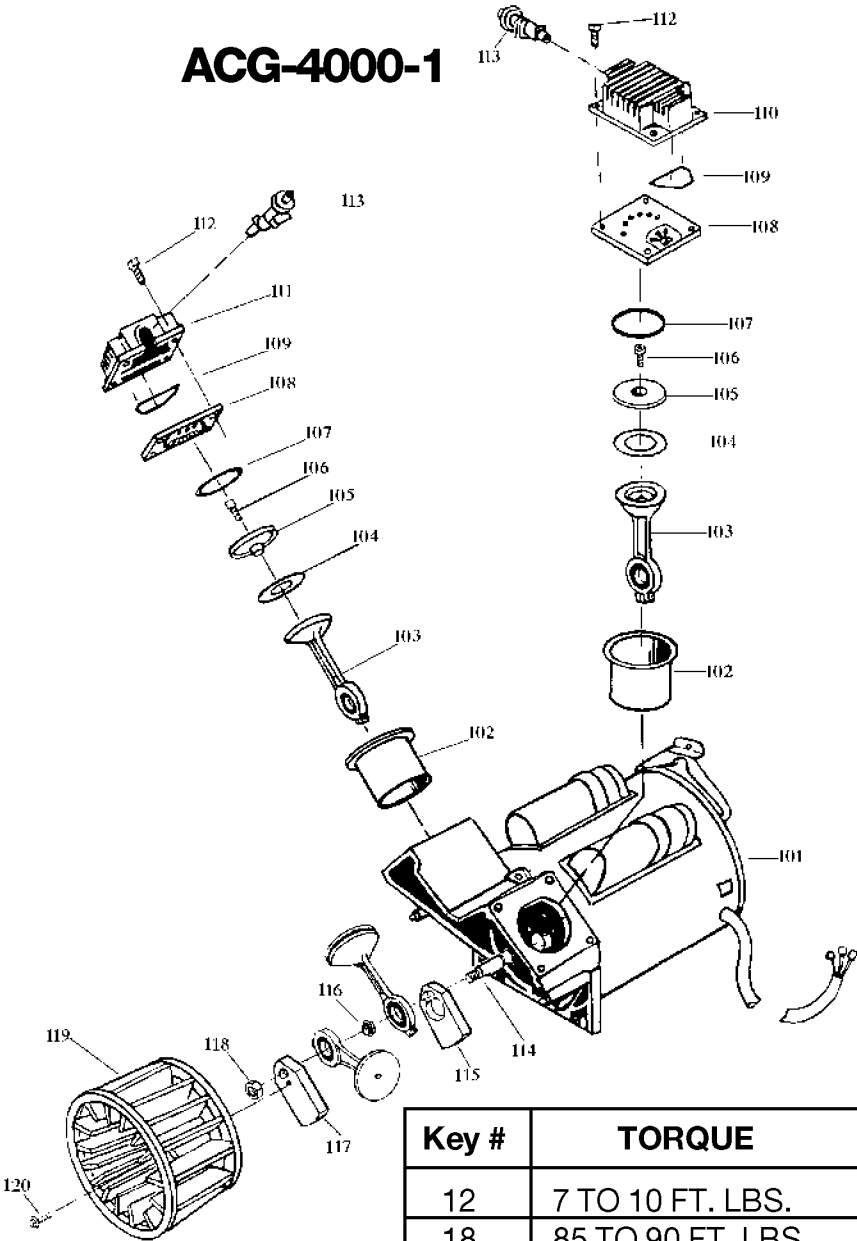

ACG-4000-1

Key #	TORQUE
12	7 TO 10 FT. LBS.
18	85 TO 90 FT. LBS.
20	75 TO 90 IN. LBS.
* TORQUE WRENCH MUST BE USED	

Parts List for RA500TVE60V Type 0

Item Number	Part Number	Description	Qty Required
1	DAC-243	SHROUD REAR TWIN CYL	1
2	DAC-244	SHROUD FRONT TWIN CY	1
3	000000-00	No Longer Available	1
4	SSG-3102	ORING .176 X .070 IS	3
5	ACG-13	COVER INTAKE MUFFLER	1
6	ACG-12	ELEMENT FILTER INTAK	1
7	SSF-554	SCREW #10-14X2.50 PA	2
8	000000-00	No Longer Available	1
9	ACG-41	TUBE OUTLET 60G RIGH	1
10	000000-00	No Longer Available	1
11	SSP-7812	ASSY NUT SLEEVE 1/2	2
12	SSF-550	NUT .750-16 UNF COMP	2
13	CAC-1120	SLEEVE SILICONE	2
14	000000-00	No Longer Available	1
15	SS-8553	CONNECTOR BODY	1
16	SSP-7811	ASSY NUT SLEEVE 1/4	1
17	ACG-58	TUBE PRESSURE RELIEF	1
18	SSP-7811	ASSY NUT SLEEVE 1/4	1
19	000000-00	No Longer Available	1
20	33821-00	BUSHING	1
20	438010040063	HEYCO BUSHINGS	1
21	GA-360-B	GAUGE 300 PSI BACK M	1
22	TIA-4150	VALVE SAFETY 150 .25	1
23	000000-00	No Longer Available	1
24	N000323	VALVE GLOBE 200 PSI	1
25	000000-00	No Longer Available	1
26	ACG-18	CUP SADDLE MOUNT	2