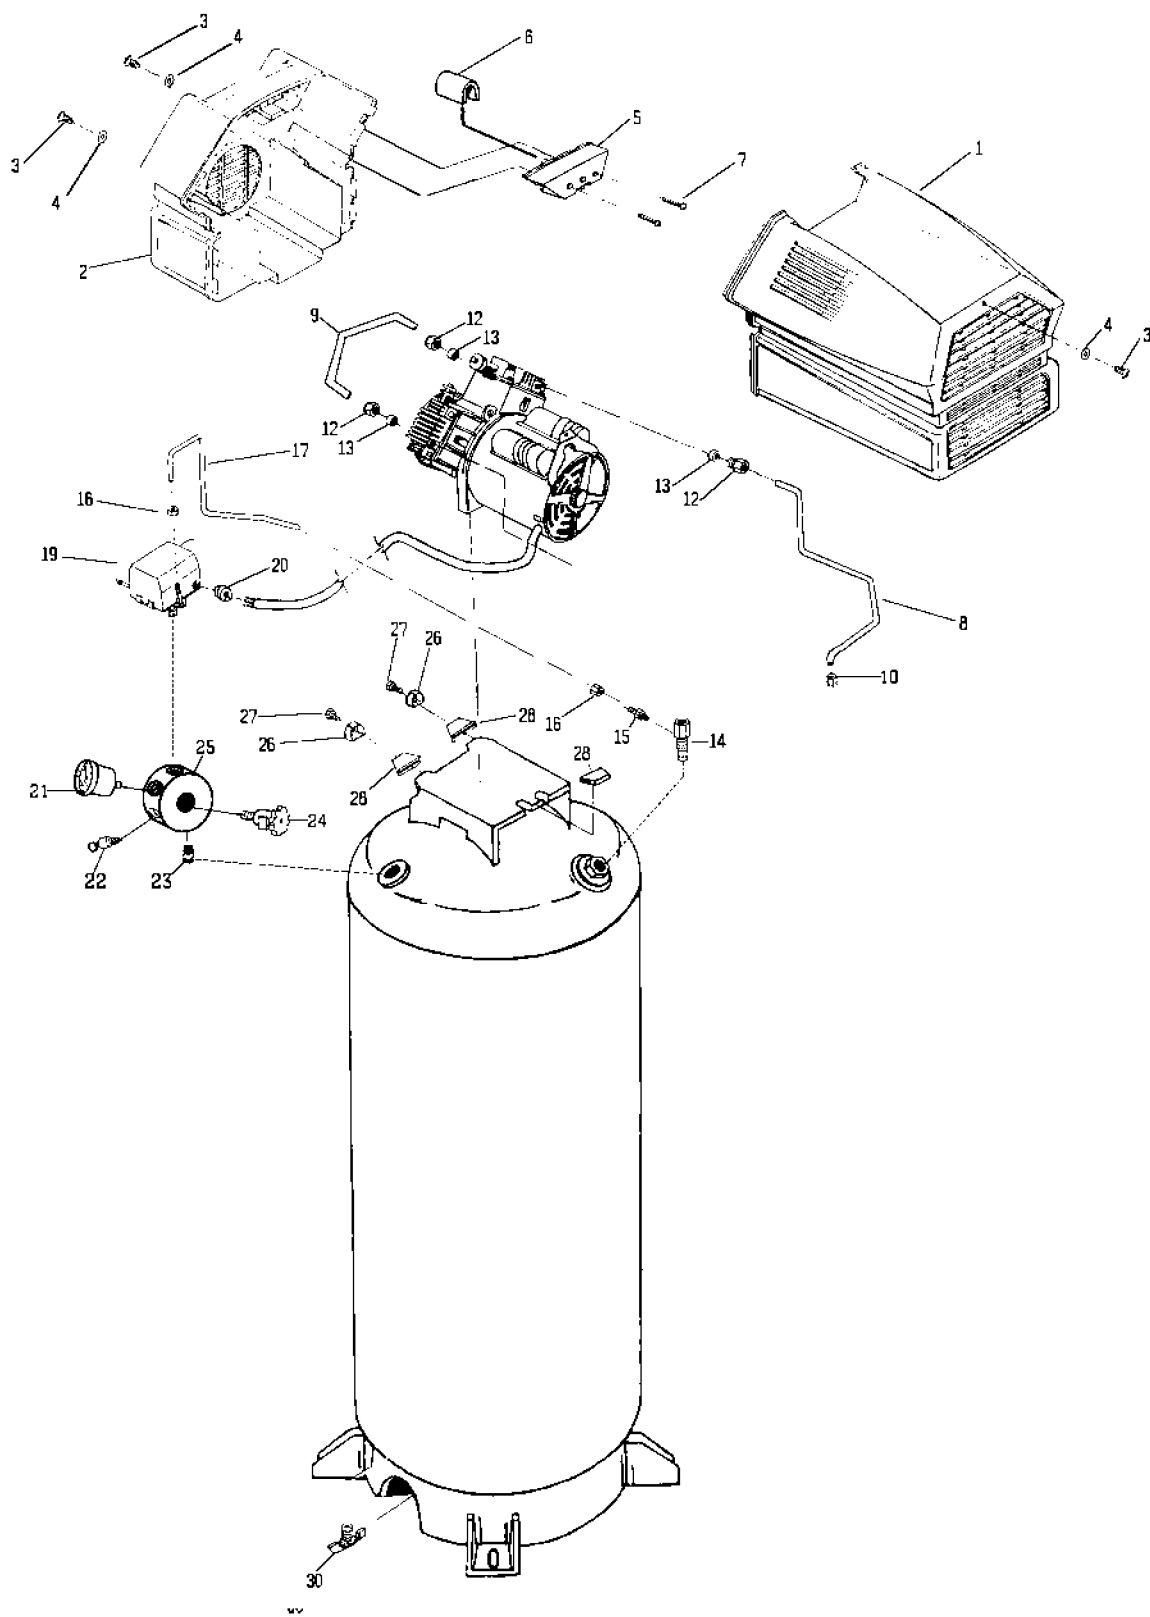

### Parts List for RA500TVE60V Type 3

Item Number	Part Number	Description	Qty Required
1	DAC-243	SHROUD REAR TWIN CYL	1
2	DAC-244	SHROUD FRONT TWIN CY	1
3	SSF-553-1	SCREW #10-24X.563 TH	3
4	SSG-3102	ORING .176 X .070 IS	3
5	ACG-13	COVER INTAKE MUFFLER	1
6	ACG-12	ELEMENT FILTER INTAK	1
7	SSF-554	SCREW #10-14X2.50 PA	2
8	AC-0057	TUBE OUTLET .375OD A	1
9	AC-0052	TUBE OUTLET .375OD A	1
10	000000-00	No Longer Available	1
11	SSP-7812	ASSY NUT SLEEVE 1/2	2
12	SSF-550	NUT .750-16 UNF COMP	2
13	CAC-1120	SLEEVE SILICONE	2
14	A19711	VALVE CHECK 1/2NPT X	1
15	SS-8553	CONNECTOR BODY	1
16	SSP-7811	ASSY NUT SLEEVE 1/4	1
17	ACG-58	TUBE PRESSURE RELIEF	1
18	SSP-7811	ASSY NUT SLEEVE 1/4	1
19	000000-00	No Longer Available	1
20	33821-00	BUSHING	1
20	438010040063	HEYCO BUSHINGS	1
21	GA-360-B	GAUGE 300 PSI BACK M	1
22	TIA-4150	VALVE SAFETY 150 .25	1
23	000000-00	No Longer Available	1
24	N000323	VALVE GLOBE 200 PSI	1
25	000000-00	No Longer Available	1
26	ACG-18	CUP SADDLE MOUNT	2

### Parts List for RA500TVE60V Type 3

Item Number	Part Number	Description	Qty Required
27	SSF-990	SCREW .250-20X1.25 U	2
28	ACG-19	ISOLATOR 3 POINT MOU	3
29	DAC-296	NUT .250-18 NPSM SWI	1
30	N286039	DRAIN VALVE	1
31	Z-AC-0102	ASSY PUMP TWIN	1
101	000000-00	No Longer Available	1
102	A02743	KIT CONNECTING ROD	1
103	A02743	KIT CONNECTING ROD	1
104	A02743	KIT CONNECTING ROD	1
105	ACG-29	CAP CONNECTING ROD C	2
106	SSF-3158-1	SCREW #10-24X.750 TH	2
107	SSG-8156	ORING 2.759/2.719ID	2
108	Z-AC-0032	ASSY VALVE PLATE	2
109	ACG-45	ORING P/L HEAD	2
110	AC-0037	HEAD 3/8 OUTLET FRON	1
111	AC-0038	HEAD 3/8 OUTLET FRON	1
112	SSF-927	SCREW .250-20X1.125	8
113	ACG-11	MUFFLER INTAKE 2 CYL	2
114	ACG-8	PIN ECCENTRIC	1
115	000000-00	No Longer Available	1
116	ACG-9	WASHER ALIGN	1
117	000000-00	No Longer Available	1
118	ACG-23	NUT .500-20 UNF-2A H	1
119	ACG-22	FAN RADIAL 6.0 OD	1
120	39124607	SCREW .250-20X.625 H	1
856	A02743	KIT CONNECTING ROD	1
856	KK-4315	KIT VALVE REPLACEMEN	1