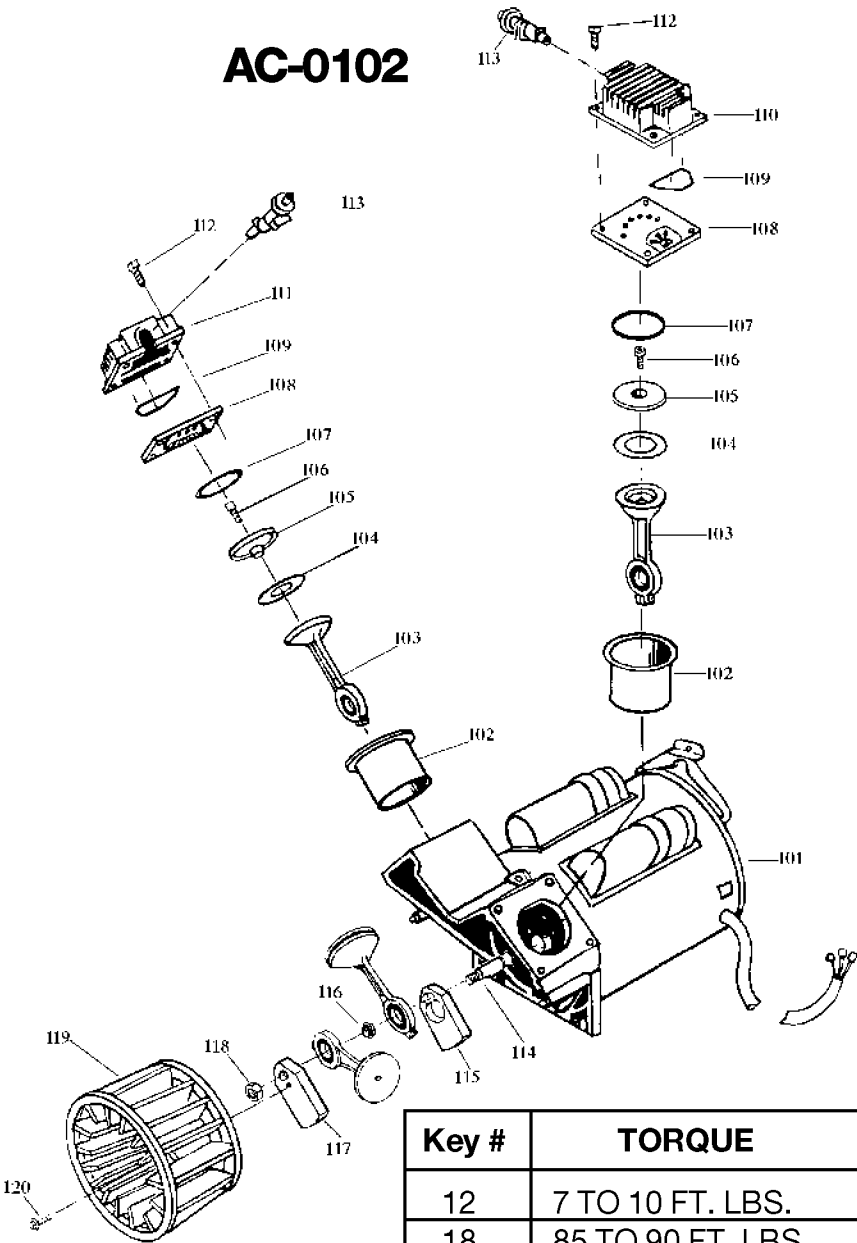

AC-0102

Key #	TORQUE
12	7 TO 10 FT. LBS.
18	85 TO 90 FT. LBS.
20	75 TO 90 IN. LBS.
* TORQUE WRENCH MUST BE USED