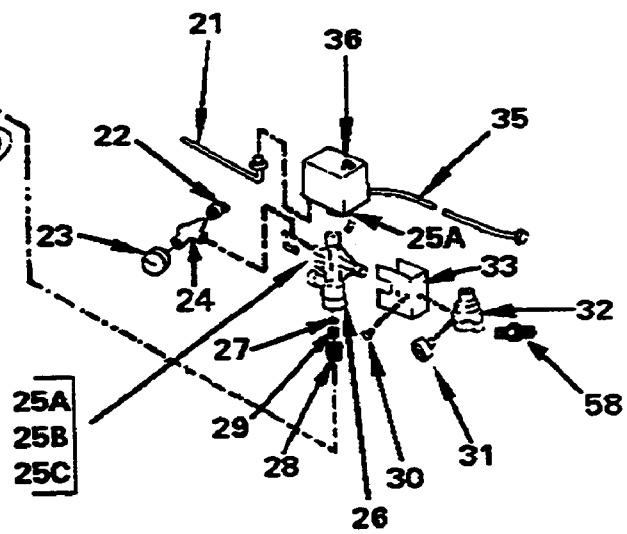

POSITION LOCATING
MARK TOWARD MOTOR

KEY NO.	TORQUE
42	7 to 10 Ft. Lbs.
43	7 to 10 Ft. Lbs.
53	100 to 120 In. Lbs.
56	80 to 100 In. Lbs.
◆	42 to 48 In. Lbs.

Parts List for RAC350E20AD Type 0

Item Number	Part Number	Description	Qty Required
1	000000-00	No Longer Available	1
2	000000-00	No Longer Available	1
3	000000-00	No Longer Available	1
4	000000-00	No Longer Available	1
5	000000-00	No Longer Available	1
6	91895680	SCREW .250-20X.750 H	8
7	SSP-7821-1	NUT .563-18 UNF HEX	1
8	CAC-1120	SLEEVE SILICONE	1
9	000000-00	No Longer Available	1
10	SSP-7813	ASSY NUT SLEEVE 3/8	1
11	SSF-505	SCREW .250-28X.915 U	1
12	000000-00	No Longer Available	1
13	000000-00	No Longer Available	1
13	000000-00	No Longer Available	1
13	SSF-953-ZN	SCREW #10X.625 HHW S	1
13	SS-6505-CD	WASHER 250-281ID 625	1
14	000000-00	No Longer Available	2
15	CAC-60	BOLT .375-16X2.25 UN	1
16	SSF-8080-ZN	NUT .375-16 UNC-2B H	2
17	000000-00	No Longer Available	1
18	N286039	DRAIN VALVE	1
19	000000-00	No Longer Available	1
20	000000-00	No Longer Available	1
21	CAC-4215-1	ASSY CORD MOTOR SJT	1
22	97503734	VALVE SAFETY 150 .12	1
23	Z-D23004	GAUGE 1.5OD 200PSI .	1
24	000000-00	No Longer Available	1