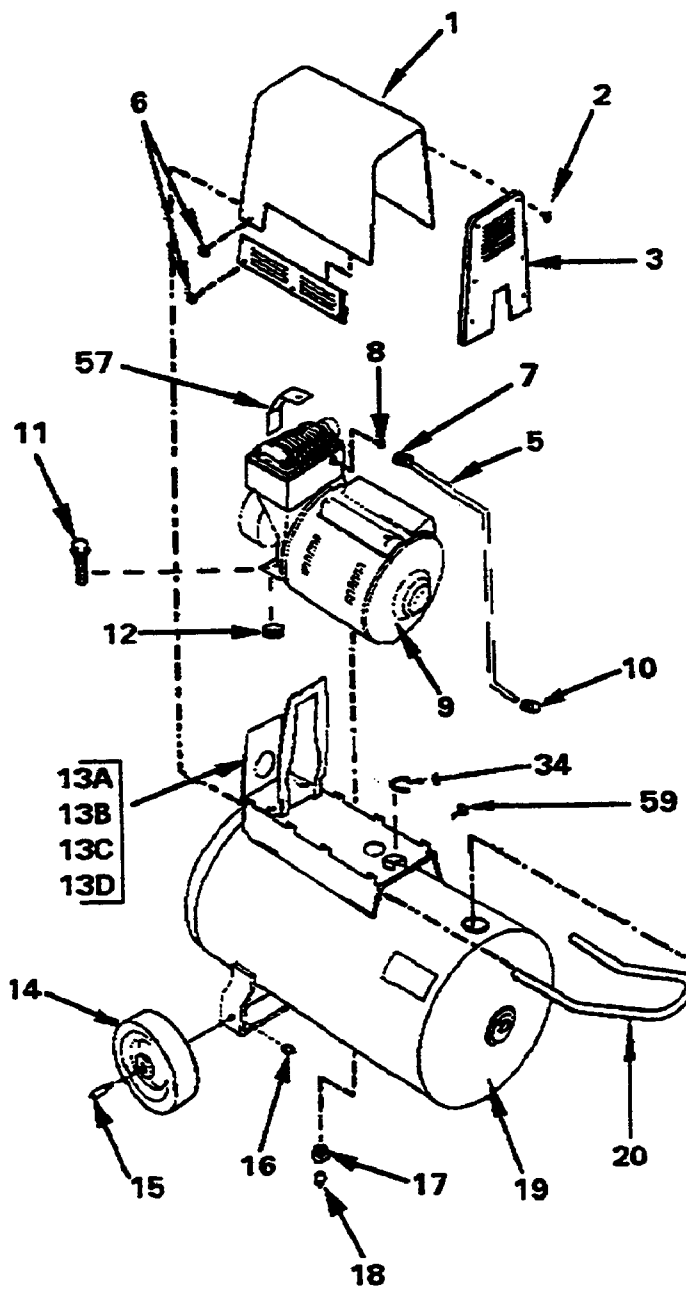

POSITION LOCATING
MARK TOWARD MOTOR

KEY NO.	TORQUE
42	7 to 10 Ft. Lbs.
43	7 to 10 Ft. Lbs.
53	100 to 120 In. Lbs.
56	80 to 100 In. Lbs.
◆	42 to 48 In. Lbs.

Parts List for RAC350E20AD Type 0

Item Number	Part Number	Description	Qty Required
1	000000-00	No Longer Available	1
2	000000-00	No Longer Available	1
3	000000-00	No Longer Available	1
4	000000-00	No Longer Available	1
5	000000-00	No Longer Available	1
6	91895680	SCREW .250-20X.750 H	8
7	SSP-7821-1	NUT .563-18 UNF HEX	1
8	CAC-1120	SLEEVE SILICONE	1
9	000000-00	No Longer Available	1
10	SSP-7813	ASSY NUT SLEEVE 3/8	1
11	SSF-505	SCREW .250-28X.915 U	1
12	000000-00	No Longer Available	1
13	000000-00	No Longer Available	1
13	000000-00	No Longer Available	1
13	SSF-953-ZN	SCREW #10X.625 HHW S	1
13	SS-6505-CD	WASHER 250-281ID 625	1
14	000000-00	No Longer Available	2
15	CAC-60	BOLT .375-16X2.25 UN	1
16	SSF-8080-ZN	NUT .375-16 UNC-2B H	2
17	000000-00	No Longer Available	1
18	N286039	DRAIN VALVE	1
19	000000-00	No Longer Available	1
20	000000-00	No Longer Available	1
21	CAC-4215-1	ASSY CORD MOTOR SJT	1
22	97503734	VALVE SAFETY 150 .12	1
23	Z-D23004	GAUGE 1.5OD 200PSI .	1
24	000000-00	No Longer Available	1