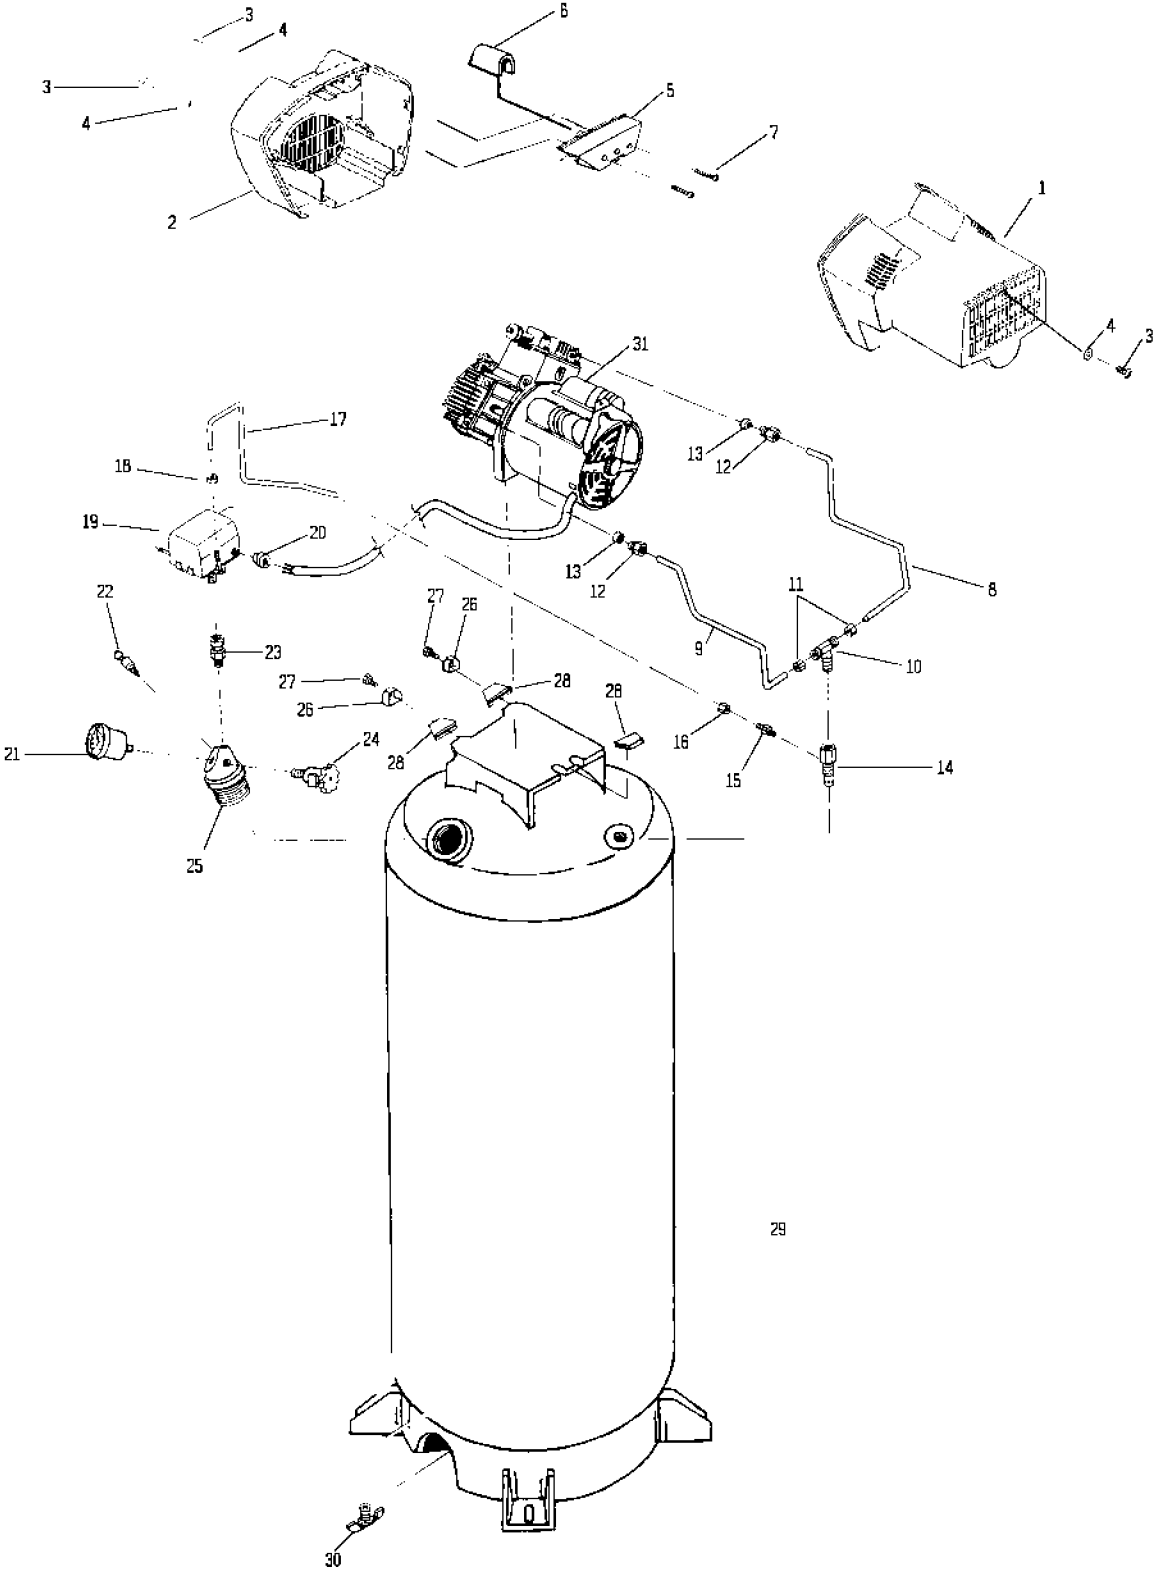

Parts List for RAC500TVE60V Type 2

Item Number	Part Number	Description	Qty Required
1	DAC-243	SHROUD REAR TWIN CYL	1
2	DAC-244	SHROUD FRONT TWIN CY	1
3	SSF-553-1	SCREW #10-24X.563 TH	3
4	SSG-3102	ORING .176 X .070 IS	3
5	ACG-13	COVER INTAKE MUFFLER	1
6	ACG-12	ELEMENT FILTER INTAK	1
7	SSF-554	SCREW #10-14X2.50 PA	2
8	000000-00	No Longer Available	1
9	ACG-41	TUBE OUTLET 60G RIGH	1
10	000000-00	No Longer Available	1
11	SSP-7812	ASSY NUT SLEEVE 1/2	2
12	SSF-550	NUT .750-16 UNF COMP	2
13	CAC-1120	SLEEVE SILICONE	2
14	A19711	VALVE CHECK 1/2NPT X	1
15	SS-8553	CONNECTOR BODY	1
16	SSP-7811	ASSY NUT SLEEVE 1/4	1
17	ACG-58	TUBE PRESSURE RELIEF	1
18	SSP-7811	ASSY NUT SLEEVE 1/4	1
19	000000-00	No Longer Available	1
20	33821-00	BUSHING	1
20	438010040063	HEYCO BUSHINGS	1
21	GA-360-B	GAUGE 300 PSI BACK M	1
22	TIA-4150	VALVE SAFETY 150 .25	1
23	000000-00	No Longer Available	1
24	N000323	VALVE GLOBE 200 PSI	1
25	000000-00	No Longer Available	1
26	ACG-18	CUP SADDLE MOUNT	2