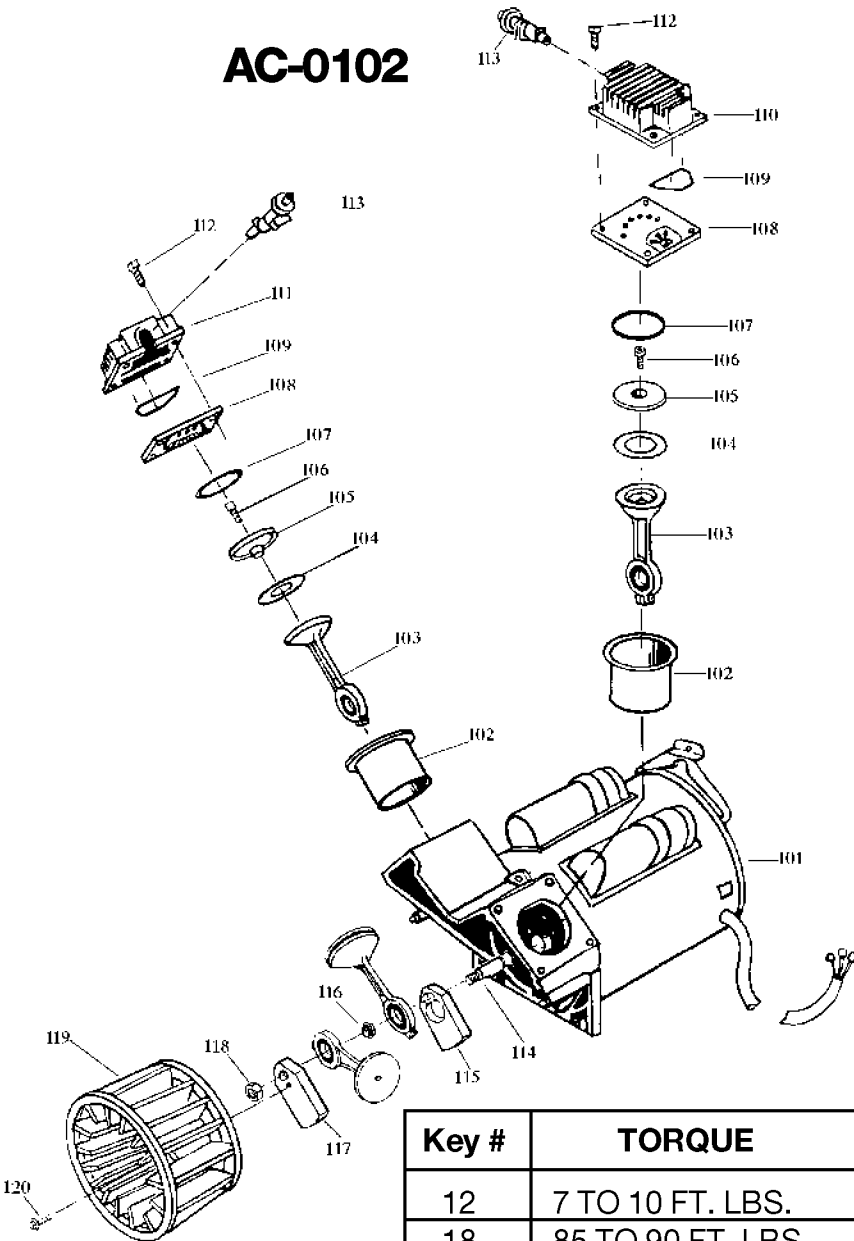

AC-0102

Key #	TORQUE
12	7 TO 10 FT. LBS.
18	85 TO 90 FT. LBS.
20	75 TO 90 IN. LBS.
* TORQUE WRENCH MUST BE USED	

Parts List for RAC500TVE60V Type 2

Item Number	Part Number	Description	Qty Required
1	DAC-243	SHROUD REAR TWIN CYL	1
2	DAC-244	SHROUD FRONT TWIN CY	1
3	SSF-553-1	SCREW #10-24X.563 TH	3
4	SSG-3102	ORING .176 X .070 IS	3
5	ACG-13	COVER INTAKE MUFFLER	1
6	ACG-12	ELEMENT FILTER INTAK	1
7	SSF-554	SCREW #10-14X2.50 PA	2
8	000000-00	No Longer Available	1
9	ACG-41	TUBE OUTLET 60G RIGH	1
10	000000-00	No Longer Available	1
11	SSP-7812	ASSY NUT SLEEVE 1/2	2
12	SSF-550	NUT .750-16 UNF COMP	2
13	CAC-1120	SLEEVE SILICONE	2
14	A19711	VALVE CHECK 1/2NPT X	1
15	SS-8553	CONNECTOR BODY	1
16	SSP-7811	ASSY NUT SLEEVE 1/4	1
17	ACG-58	TUBE PRESSURE RELIEF	1
18	SSP-7811	ASSY NUT SLEEVE 1/4	1
19	000000-00	No Longer Available	1
20	33821-00	BUSHING	1
20	438010040063	HEYCO BUSHINGS	1
21	GA-360-B	GAUGE 300 PSI BACK M	1
22	TIA-4150	VALVE SAFETY 150 .25	1
23	000000-00	No Longer Available	1
24	N000323	VALVE GLOBE 200 PSI	1
25	000000-00	No Longer Available	1
26	ACG-18	CUP SADDLE MOUNT	2