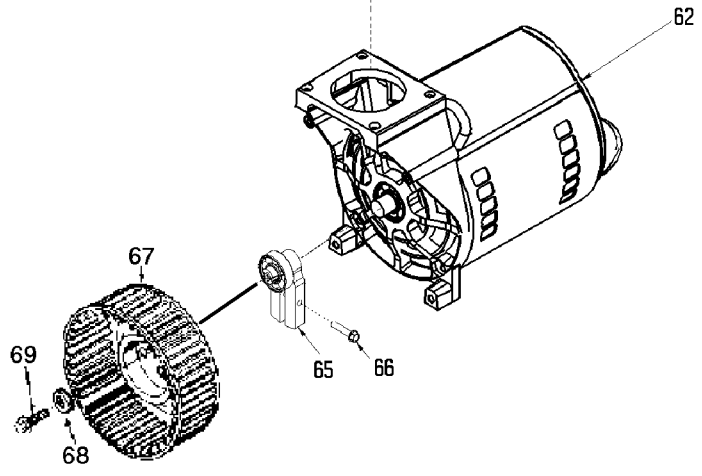

KEY NO.	TORQUE
55	7 to 10 Ft. Lbs.
56	7 to 10 Ft. Lbs.
66	100 to 120 In. Lbs.
69	80 to 100 In. Lbs.
◆	42 to 48 In. Lbs.

KEY NO.	TORQUE
5	50 to 60 In. Lbs
30	100 to 120 In. Lbs.
36	60 to 75 In. Lbs.

## Parts List for RAF3530 Type 2

Item Number	Part Number	Description	Qty Required
1	000000-00	No Longer Available	1
2	000000-00	No Longer Available	1
3	CAC-1121	BRACKET SHROUD	2
4	CAC-1080	TRAY TOOL	1
5	038738-00	NUT	2
12	000000-00	No Longer Available	1
13	CAC-61	RING PANEL MOUNTING	1
14	AC-0009-1	GAUGE RIGHT HAND	1
15	Z-AC-0010-1	GAUGE LEFT HAND	1
16	AC-0027-2	STANDPIPE BRASS MALE	1
17	SSP-480	NIPPLE 1/4-18 NPT X	1
18	A19711	VALVE CHECK 1/2NPT X	1
20	AC-0007	REGULATOR 4PORT P1P2	1
21	97503734	VALVE SAFETY 150 .12	1
22	D26889	ADAPTER .25 NPT X .2	1
23	SSP-7813	ASSY NUT SLEEVE 3/8	1
24	5140112-18	PRESSURE SWITCH	1
25	SS-8553	CONNECTOR BODY	1
26	SSP-7811	ASSY NUT SLEEVE 1/4	2
27	AC-0160	TUBE PRES REL .250OD	1
28	SUDL-413-2	ASSY CORD POWER ST	1
29	AC-0125	TUBE OUTLET .375OD A	1
30	SSP-7821-1	NUT .563-18 UNF HEX	3
31	SSG-3105	ORING 306/296ID 073/	1
32	91895680	SCREW .250-20X.750 H	2
33	ACG-18	CUP SADDLE MOUNT	2
35	ACG-19	ISOLATOR 3 POINT MOU	3

## Parts List for RAF3530 Type 2

Item Number	Part Number	Description	Qty Required
70	SSF-3158-1	SCREW #10-24X.750 TH	1
71	KK-4835	KIT CONNECTING ROD L	1
72	KK-4835	KIT CONNECTING ROD L	1
856	KK-5018	KIT FAN	1
856	SST-5314-1	BUMPER RECESS RUBBER	1
856	KK-4981	KIT MUFFLER FILTER	1
856	K-0650	KIT COMP RING REPLAC	1
856	KK-4835	KIT CONNECTING ROD L	1