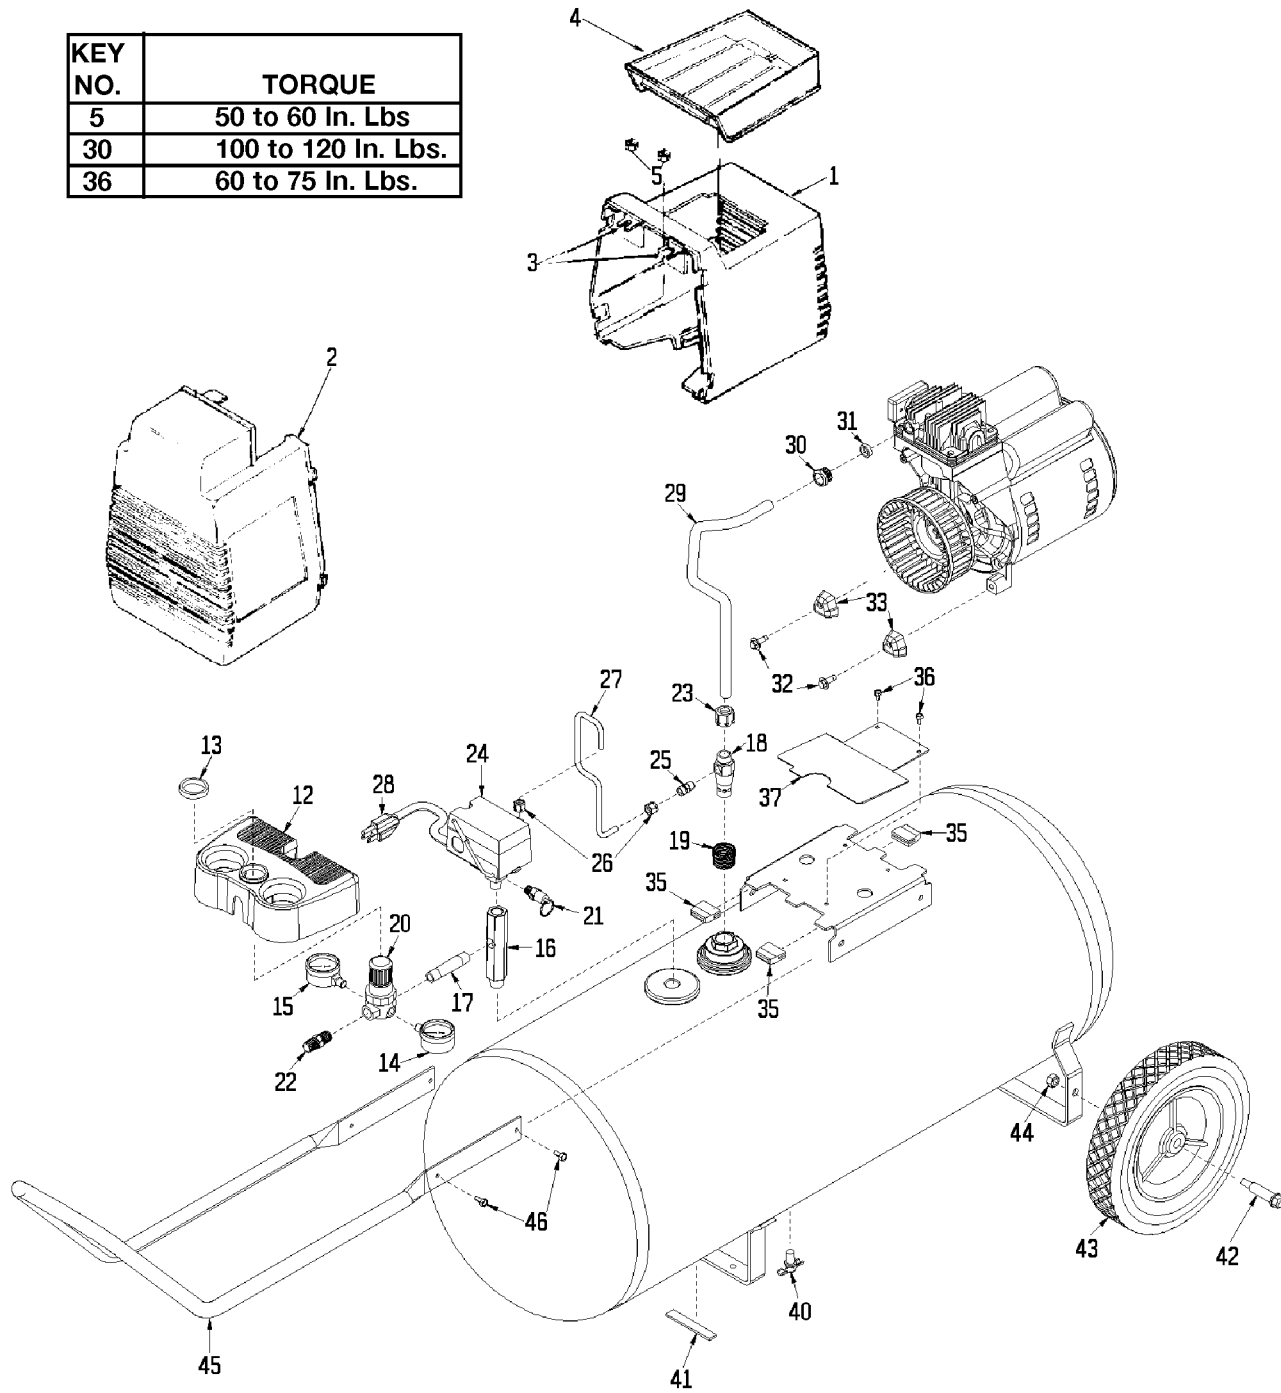

KEY NO.	TORQUE
55	7 to 10 Ft. Lbs.
56	7 to 10 Ft. Lbs.
66	100 to 120 In. Lbs.
69	80 to 100 In. Lbs.
◆	42 to 48 In. Lbs.

KEY NO.	TORQUE
5	50 to 60 In. Lbs
30	100 to 120 In. Lbs.
36	60 to 75 In. Lbs.

## Parts List for RAF3530 Type 2

Item Number	Part Number	Description	Qty Required
1	000000-00	No Longer Available	1
2	000000-00	No Longer Available	1
3	CAC-1121	BRACKET SHROUD	2
4	CAC-1080	TRAY TOOL	1
5	038738-00	NUT	2
12	000000-00	No Longer Available	1
13	CAC-61	RING PANEL MOUNTING	1
14	AC-0009-1	GAUGE RIGHT HAND	1
15	Z-AC-0010-1	GAUGE LEFT HAND	1
16	AC-0027-2	STANDPIPE BRASS MALE	1
17	SSP-480	NIPPLE 1/4-18 NPT X	1
18	A19711	VALVE CHECK 1/2NPT X	1
20	AC-0007	REGULATOR 4PORT P1P2	1
21	97503734	VALVE SAFETY 150 .12	1
22	D26889	ADAPTER .25 NPT X .2	1
23	SSP-7813	ASSY NUT SLEEVE 3/8	1
24	5140112-18	PRESSURE SWITCH	1
25	SS-8553	CONNECTOR BODY	1
26	SSP-7811	ASSY NUT SLEEVE 1/4	2
27	AC-0160	TUBE PRES REL .250OD	1
28	SUDL-413-2	ASSY CORD POWER ST	1
29	AC-0125	TUBE OUTLET .375OD A	1
30	SSP-7821-1	NUT .563-18 UNF HEX	3
31	SSG-3105	ORING 306/296ID 073/	1
32	91895680	SCREW .250-20X.750 H	2
33	ACG-18	CUP SADDLE MOUNT	2
35	ACG-19	ISOLATOR 3 POINT MOU	3