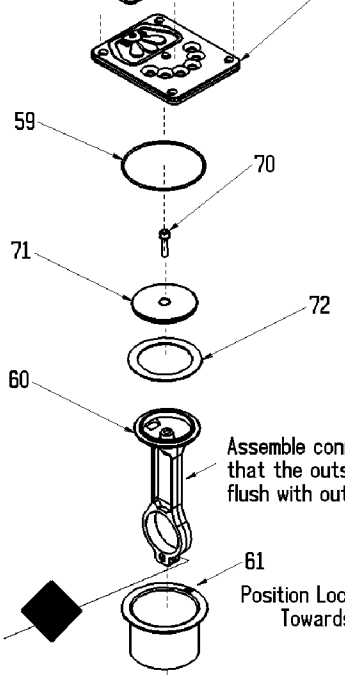

KEY NO.	TORQUE
55	7 to 10 Ft. Lbs.
56	7 to 10 Ft. Lbs.
66	100 to 120 In. Lbs.
69	80 to 100 In. Lbs.
◆	42 to 48 In. Lbs.

Assemble connecting rod so that the outside of rod is flush with outside of bearing.

Position Locating Marks Towards Motor

Parts List for RAF430 Type 2

Item Number	Part Number	Description	Qty Required
1	AC-0046	SHROUD REAR 3PT SING	1
2	AC-0078	SHROUD FRONT BLK	1
3	CAC-1121	BRACKET SHROUD	2
4	CAC-1080	TRAY TOOL	1
5	038738-00	NUT	1
12	000000-00	No Longer Available	1
13	CAC-61	RING PANEL MOUNTING	1
14	AC-0009-1	GAUGE RIGHT HAND	1
15	Z-AC-0010-1	GAUGE LEFT HAND	1
16	AC-0027-2	STANDPIPE BRASS MALE	1
17	SSP-480	NIPPLE 1/4-18 NPT X	1
18	A19711	VALVE CHECK 1/2NPT X	1
20	AC-0007	REGULATOR 4PORT P1P2	1
21	97503734	VALVE SAFETY 150 .12	1
22	D26889	ADAPTER .25 NPT X .2	1
23	SSP-7813	ASSY NUT SLEEVE 3/8	1
24	5140112-18	PRESSURE SWITCH	1
25	SS-8553	CONNECTOR BODY	1
26	SSP-7811	ASSY NUT SLEEVE 1/4	2
27	AC-0160	TUBE PRES REL .250OD	1
28	SUDL-413-2	ASSY CORD POWER ST	1
29	AC-0125	TUBE OUTLET .375OD A	1
30	SSP-7821-1	NUT .563-18 UNF HEX	3
31	CAC-1120	SLEEVE SILICONE	1
32	91895680	SCREW .250-20X.750 H	2
33	ACG-18	CUP SADDLE MOUNT	2
35	ACG-19	ISOLATOR 3 POINT MOU	3