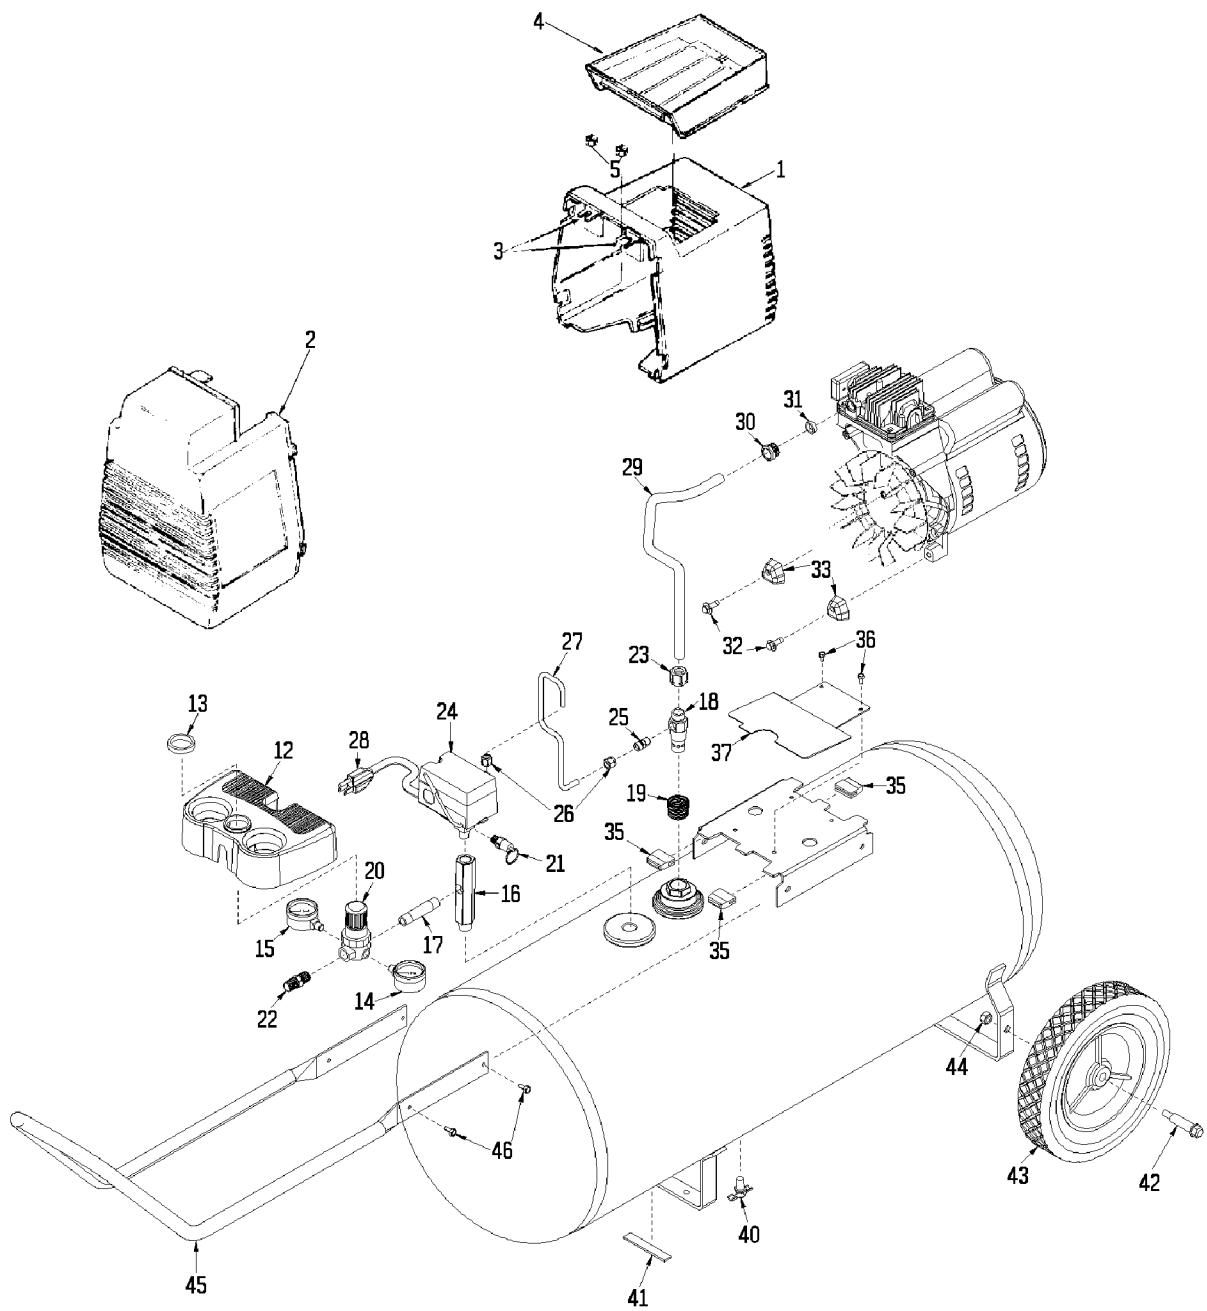

KEY NO.	TORQUE
55	7 to 10 Ft. Lbs.
56	7 to 10 Ft. Lbs.
66	100 to 120 In. Lbs.
69	80 to 100 In. Lbs.
◆	42 to 48 In. Lbs.

Assemble connecting rod so that the outside of rod is flush with outside of bearing.

Position Locating Marks Towards Motor

Parts List for RAF430 Type 2

Item Number	Part Number	Description	Qty Required
1	AC-0046	SHROUD REAR 3PT SING	1
2	AC-0078	SHROUD FRONT BLK	1
3	CAC-1121	BRACKET SHROUD	2
4	CAC-1080	TRAY TOOL	1
5	038738-00	NUT	1
12	000000-00	No Longer Available	1
13	CAC-61	RING PANEL MOUNTING	1
14	AC-0009-1	GAUGE RIGHT HAND	1
15	Z-AC-0010-1	GAUGE LEFT HAND	1
16	AC-0027-2	STANDPIPE BRASS MALE	1
17	SSP-480	NIPPLE 1/4-18 NPT X	1
18	A19711	VALVE CHECK 1/2NPT X	1
20	AC-0007	REGULATOR 4PORT P1P2	1
21	97503734	VALVE SAFETY 150 .12	1
22	D26889	ADAPTER .25 NPT X .2	1
23	SSP-7813	ASSY NUT SLEEVE 3/8	1
24	5140112-18	PRESSURE SWITCH	1
25	SS-8553	CONNECTOR BODY	1
26	SSP-7811	ASSY NUT SLEEVE 1/4	2
27	AC-0160	TUBE PRES REL .250OD	1
28	SUDL-413-2	ASSY CORD POWER ST	1
29	AC-0125	TUBE OUTLET .375OD A	1
30	SSP-7821-1	NUT .563-18 UNF HEX	3
31	CAC-1120	SLEEVE SILICONE	1
32	91895680	SCREW .250-20X.750 H	2
33	ACG-18	CUP SADDLE MOUNT	2
35	ACG-19	ISOLATOR 3 POINT MOU	3