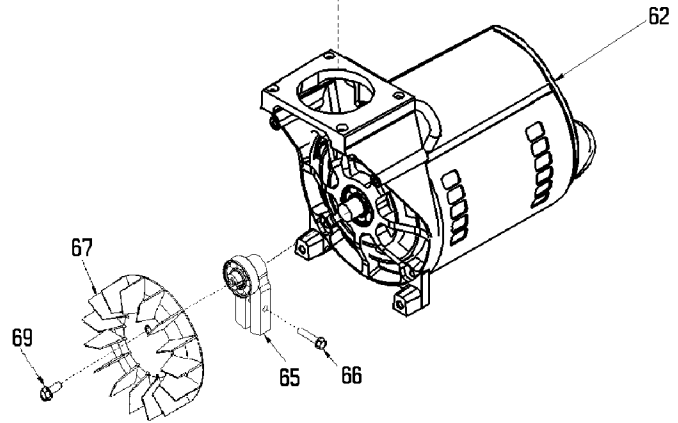

KEY NO.	TORQUE
55	7 to 10 Ft. Lbs.
56	7 to 10 Ft. Lbs.
66	100 to 120 In. Lbs.
69	80 to 100 In. Lbs.
◆	42 to 48 In. Lbs.

Assemble connecting rod so that the outside of rod is flush with outside of bearing.

Position Locating Marks Towards Motor

Parts List for RAF430 Type 2

Item Number	Part Number	Description	Qty Required
1	AC-0046	SHROUD REAR 3PT SING	1
2	AC-0078	SHROUD FRONT BLK	1
3	CAC-1121	BRACKET SHROUD	2
4	CAC-1080	TRAY TOOL	1
5	038738-00	NUT	1
12	000000-00	No Longer Available	1
13	CAC-61	RING PANEL MOUNTING	1
14	AC-0009-1	GAUGE RIGHT HAND	1
15	Z-AC-0010-1	GAUGE LEFT HAND	1
16	AC-0027-2	STANDPIPE BRASS MALE	1
17	SSP-480	NIPPLE 1/4-18 NPT X	1
18	A19711	VALVE CHECK 1/2NPT X	1
20	AC-0007	REGULATOR 4PORT P1P2	1
21	97503734	VALVE SAFETY 150 .12	1
22	D26889	ADAPTER .25 NPT X .2	1
23	SSP-7813	ASSY NUT SLEEVE 3/8	1
24	5140112-18	PRESSURE SWITCH	1
25	SS-8553	CONNECTOR BODY	1
26	SSP-7811	ASSY NUT SLEEVE 1/4	2
27	AC-0160	TUBE PRES REL .250OD	1
28	SUDL-413-2	ASSY CORD POWER ST	1
29	AC-0125	TUBE OUTLET .375OD A	1
30	SSP-7821-1	NUT .563-18 UNF HEX	3
31	CAC-1120	SLEEVE SILICONE	1
32	91895680	SCREW .250-20X.750 H	2
33	ACG-18	CUP SADDLE MOUNT	2
35	ACG-19	ISOLATOR 3 POINT MOU	3