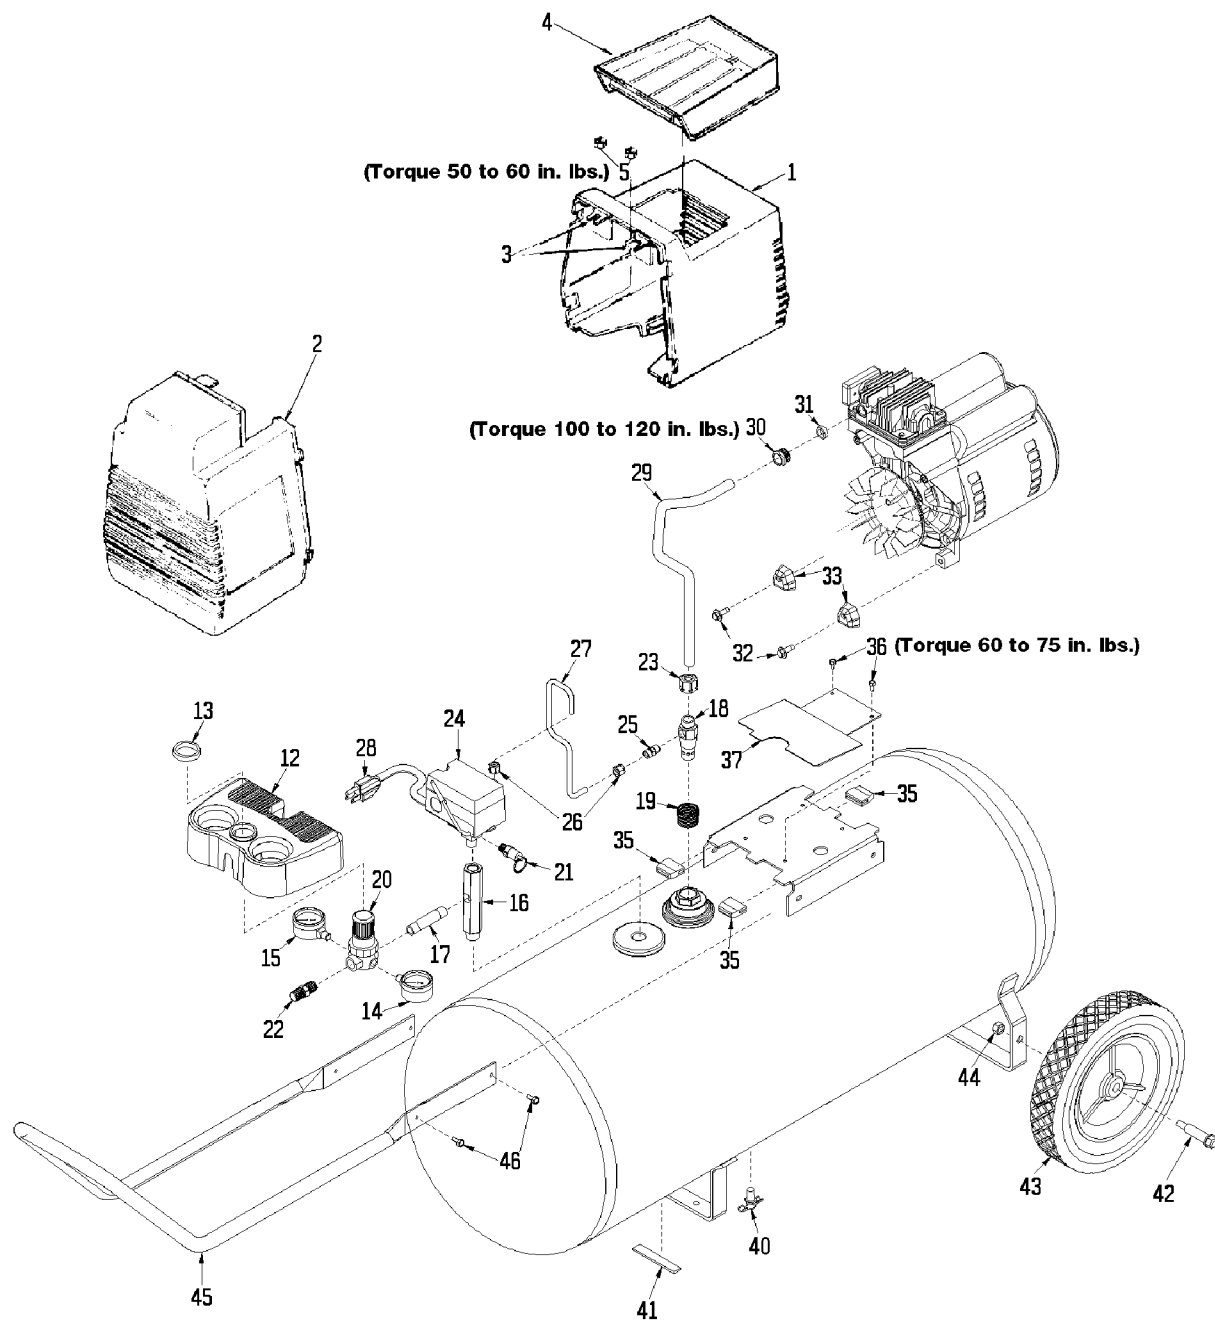

KEY NO.	TORQUE
55	7 to 10 Ft. Lbs.
56	7 to 10 Ft. Lbs.
66	100 to 120 In. Lbs.
69	80 to 100 In. Lbs.
◆	42 to 48 In. Lbs.

## Parts List for RAFC5020 Type 0

Item Number	Part Number	Description	Qty Required
1	AC-0046	SHROUD REAR 3PT SING	1
2	AC-0078	SHROUD FRONT BLK	1
3	CAC-1121	BRACKET SHROUD	2
4	CAC-1080	TRAY TOOL	1
5	038738-00	NUT	2
12	000000-00	No Longer Available	1
13	CAC-61	RING PANEL MOUNTING	1
14	AC-0009-1	GAUGE RIGHT HAND	1
15	Z-AC-0010-1	GAUGE LEFT HAND	1
16	AC-0027-2	STANDPIPE BRASS MALE	1
17	SSP-480	NIPPLE 1/4-18 NPT X	1
18	A19711	VALVE CHECK 1/2NPT X	1
19	000000-00	No Longer Available	1
20	AC-0007	REGULATOR 4PORT P1P2	1
21	97503734	VALVE SAFETY 150 .12	1
22	D26889	ADAPTER .25 NPT X .2	1
23	SSP-7813	ASSY NUT SLEEVE 3/8	1
24	5140112-18	PRESSURE SWITCH	1
25	SS-8553	CONNECTOR BODY	1
26	SSP-7811	ASSY NUT SLEEVE 1/4	2
27	AC-0028	TUBE PRES REL .250OD	1
28	SUDL-413-2	ASSY CORD POWER ST	1
29	AC-0125	TUBE OUTLET .375OD A	1
30	SSP-7821-1	NUT .563-18 UNF HEX	1
31	SSG-3105	ORING 306/296ID 073/	1
32	91895680	SCREW .250-20X.750 H	2
33	ACG-18	CUP SADDLE MOUNT	2