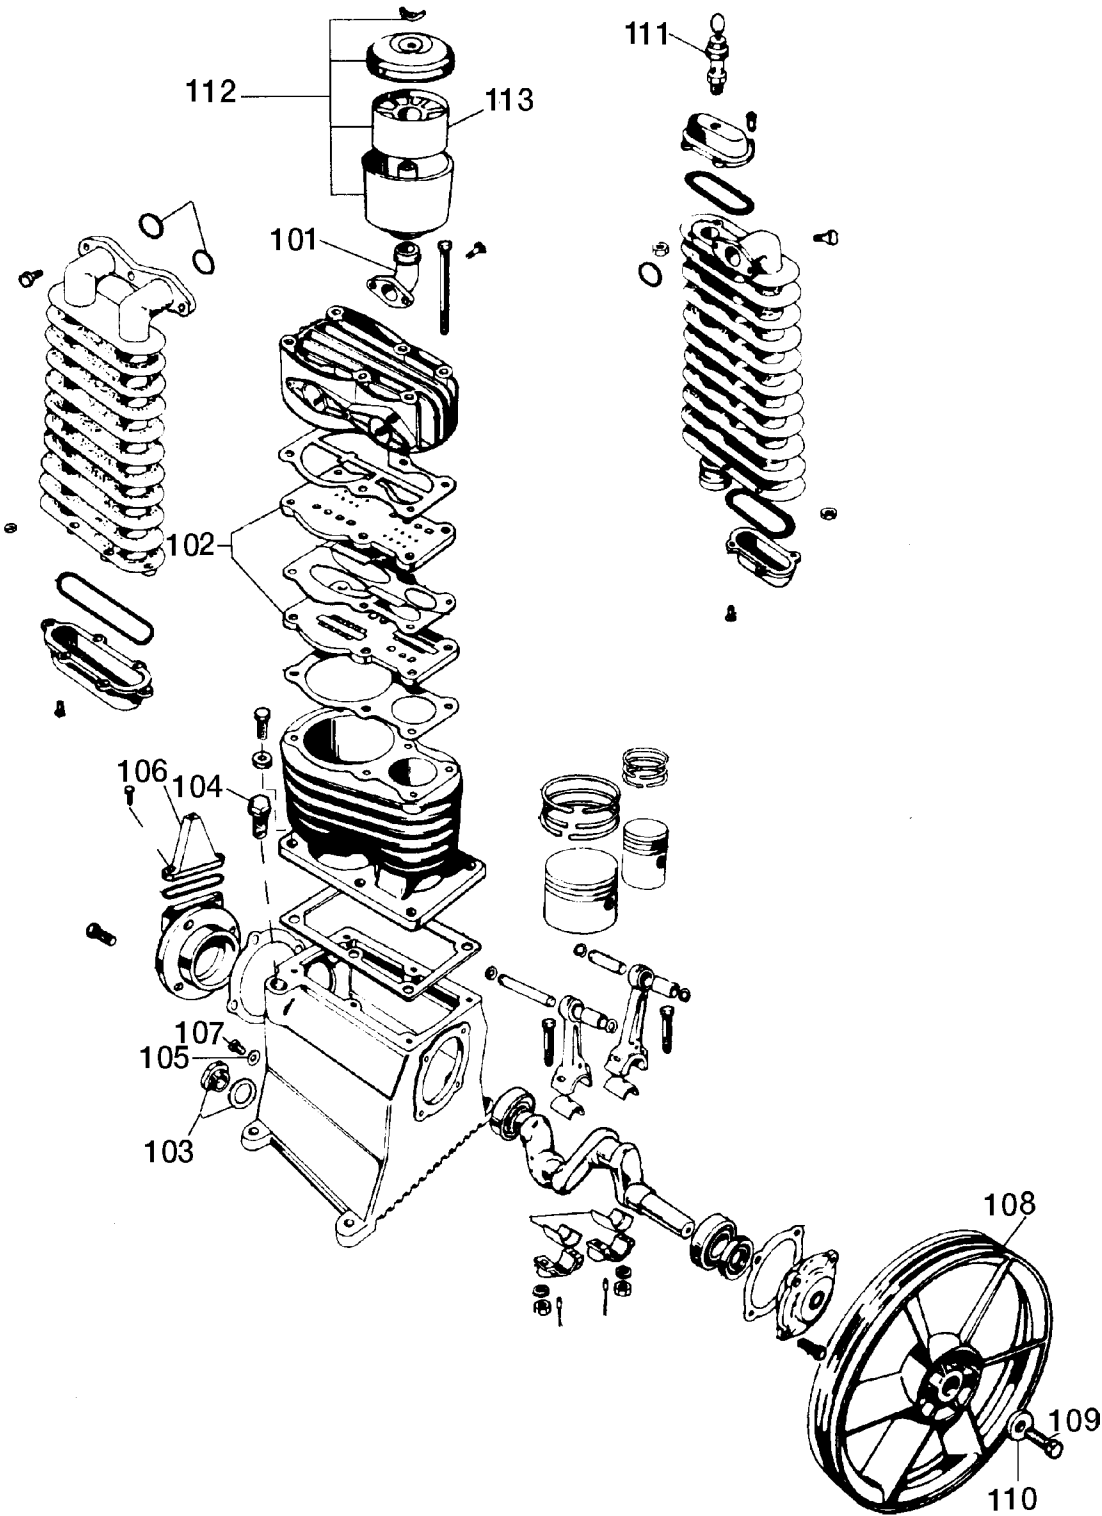

BAL-T39

Parts List for RALM7580V2C Type 1

Item Number	Part Number	Description	Qty Required
1	000000-00	No Longer Available	1
2	MO-9071	MOTOR 7.5HP	1
2	A08093	START CAPACITOR	1
3	5140110-49	PRESSURE SWITCH	1
4	TIA-4200	VALVE SAFETY 200 .25	1
5	GA-360-B	GAUGE 300 PSI BACK M	1
6	N000323	VALVE GLOBE 200 PSI	1
7	N286039	DRAIN VALVE	1
8	000000-00	No Longer Available	1
8	000000-00	No Longer Available	1
9	SSF-953-ZN	SCREW #10X.625 HHW S	1
10	PU-2898	PULLEY 2A-SEC 5.75 O	1
11	BT-312	BELT A-SEC 63.00 EFF	2
12	SSF-8131	NUT SPEED 8AB U TYPE	2
13	000000-00	No Longer Available	1
14	000000-00	No Longer Available	1
15	000000-00	No Longer Available	1
16	SSP-7811	ASSY NUT SLEEVE 1/4	2
17	000000-00	No Longer Available	1
18	SSP-7824	ASSY NUT SLEEVE 5/8	1
101	ABP-1000123	ELBOW INLET T39	1
102	BAL-1000345	PLATE VALVE	1
103	BAL-1000306	GLASS SIGHT OIL	1
104	000000-00	No Longer Available	1
105	BAL-1000269	GASKET OIL FILL PLUG	1
106	BAL-1000112	ASSY OIL BREATHER BA	1
107	000000-00	No Longer Available	1

Parts List for RALM7580V2C Type 1

Item Number	Part Number	Description	Qty Required
108	AC-0436	FLYWHEEL T39	1
109	BAL-1000587	BOLT FLYWHEEL NS39 B	1
110	BAL-1000417	WASHER FLYWHEEL NS39	1
111	ABP-9049020	VALVE SAFETY	1
112	AC-0437	FILTER INLET SOLBERG	1
113	AC-0438	ELEMENT FILTER T29 &	1
856	000000-00	No Longer Available	1
856	000000-00	No Longer Available	1
856	000000-00	No Longer Available	1
856	DAC-252	VALVE CHECK 1/2NPT X	1
856	AC-0485	BRACKET BELTGUARD	1
856	BAL-8226022	KIT GASKET T39	1
856	BAL-8226024	KIT VALVE T39	1