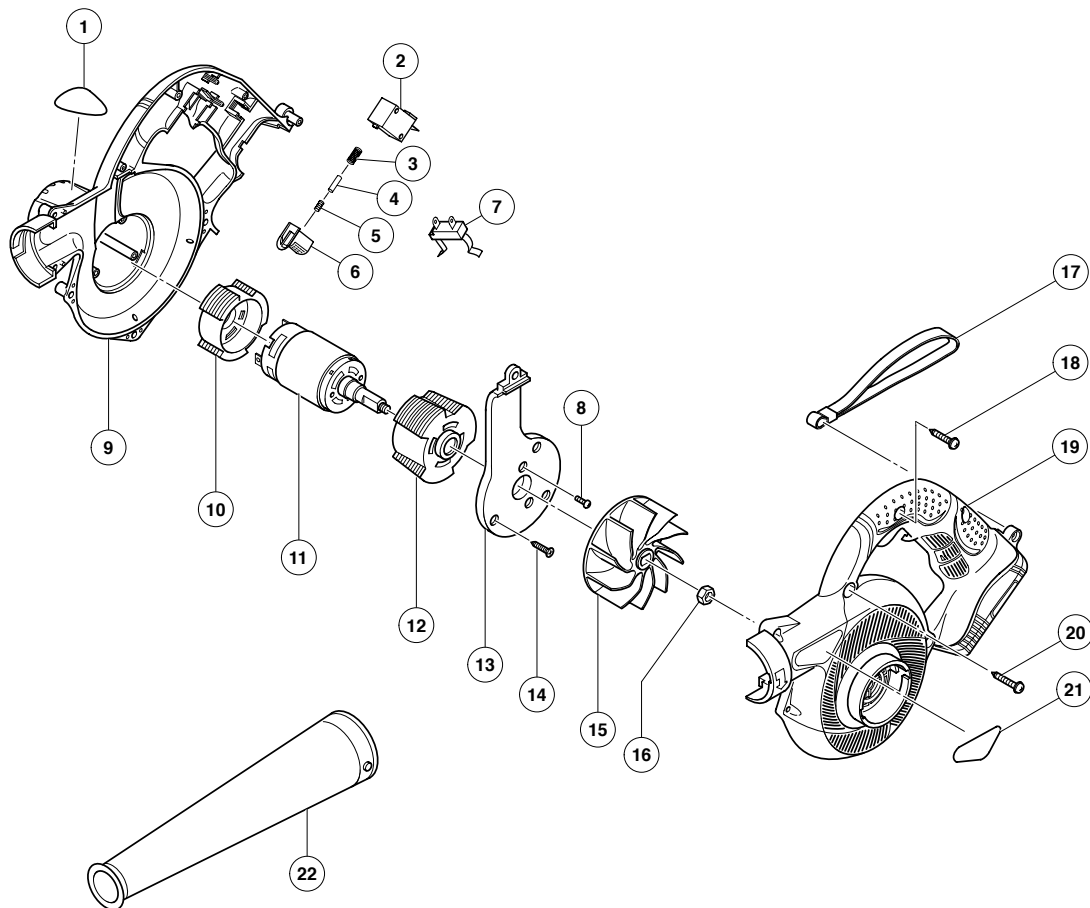

## ELECTRIC TOOL PARTS LIST

■ CORDLESS BLOWER  
Model RB 18DL

2007 · 6 · 15  
(E1)

# PARTS

RB 18DL

ITEM NO.	CODE NO.	DESCRIPTION	NO. USED	REMARKS	
1		NAME PLATE	1		
2	328-612	MICRO SWITCH	1		
3	328-613	SWITCH SPRING (B)	1		
4	328-654	SWITCH BAR	1		
5	328-655	SWITCH SPRING (A)	1		
6	328-614	SWITCH KNOB	1		
7	328-611	BATTERY HOLDER	1		
8	949-216	MACHINE SCREW M4X10 (10 PCS.)	2		
9	328-610	HOUSING (R)	1		
10	328-560	MOTOR HOLDER (B)	1		
11	328-615	MOTOR (W/SPINDLE)	1		
12	328-553	MOTOR HOLDER (A)	1		
13	328-563	MOTOR PLATE	1		
14	328-550	TAPPING SCREW D3.5X15	3		
15	328-564	FAN	1		
16	949-556	NUT M6 (10 PCS.)	1		
17	328-565	STRAP	1		
18	328-546	TAPPING SCREW D3.5X15 (BLACK)	8		
19	328-616	HOUSING (L)	1		
20	328-549	TAPPING SCREW D3.5X20 (BLACK)	1		
21		HITACHI LABEL	1		
22	328-562	NOZZLE	1		