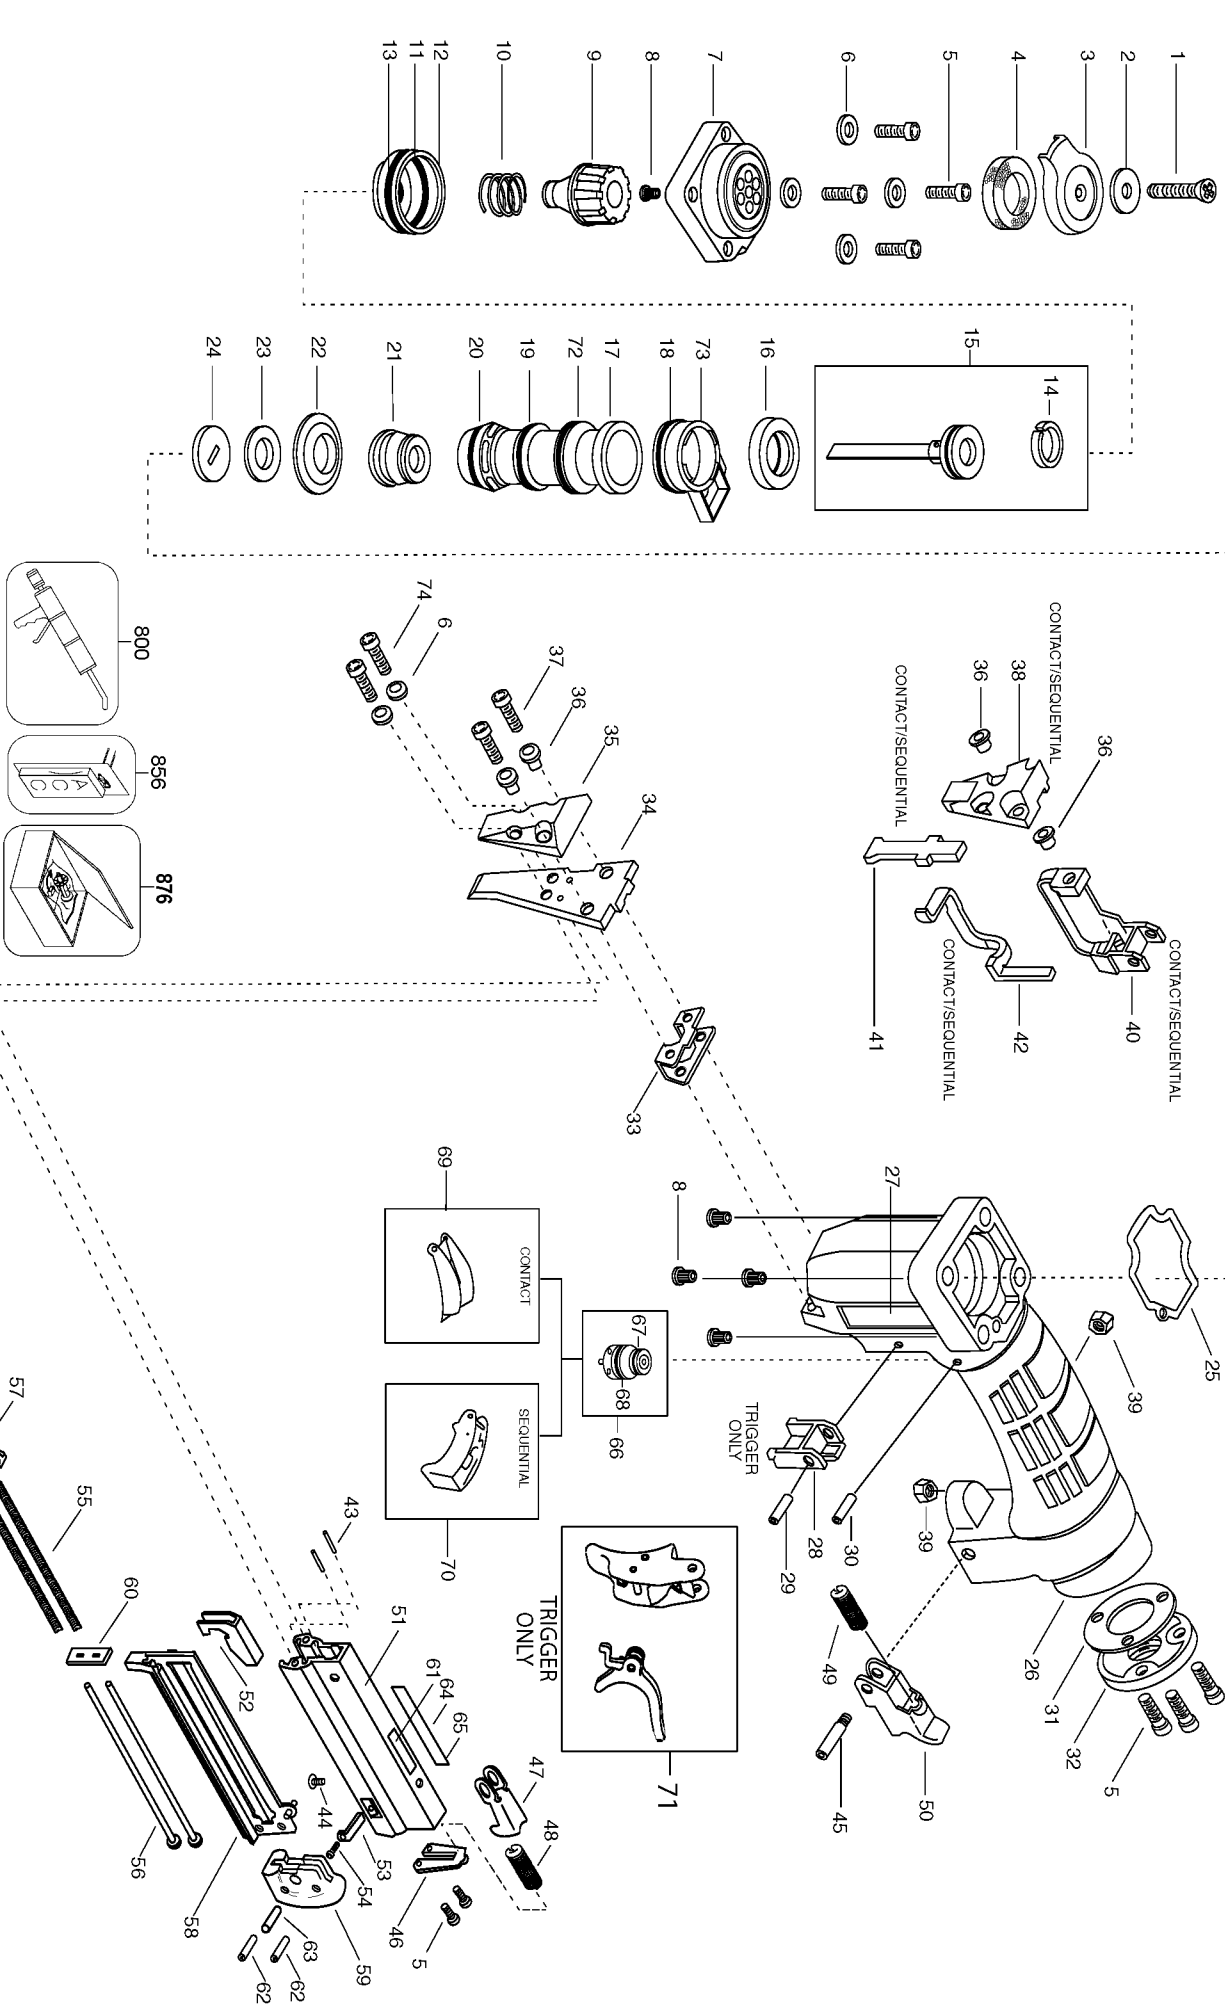

S3297

PNEUMATIC STAPLER
ENGRAPADORA NEUMÁTICA
AGRAFEUSE PNEUMATIQUE

Parts List for S3297 Type 0

Item Number	Part Number	Description	Qty Required
1	100297	SCREW	1
2	S32030	WASHER- SPECIAL	1
3	S32032	COVER-EXHAUST	1
4	S32045	MUFFLER	1
5	100260	SCREW	9
6	S32186	WASHER- SPECIAL	6
7	T32010	CAP WITH INSERT	1
8	S32011	INSERT-M4	5
9	T32007	BUMPER- PISTON STOP	1
10	T32028	SPRING-HEAD VALVE	1
11	108572	O-RING-26MMX2MM	1
12	9R198720	HEAD VALVE	1
13	108573	O-RING-1.378X.079	1
14	S32109	RING-PISTON	1
15	S32085A	ASSEMBLY-DRIVER/PIST	1
16	T32031	SEAL-CYLINDER SLEEVE	1
17	S32208	SLEEVE-CYLINDER	1
18	RG161210	O-RING-1.612X.103 NB	1
19	T32080	CHECK SEAL	1
20	100353	O-RING-1.301X.070	1
21	105228	BUMPER	1
22	S32187	PLATE- FRAME	1
23	S32001	WASHER- URETHANE ORA	1
24	S32089	GUIDE-DRIVER	1
25	T32046	GASKET-FRAME/CAP	1
26	T32008A	FRAME	1
27	113218	LABEL-BOSTITCH	1