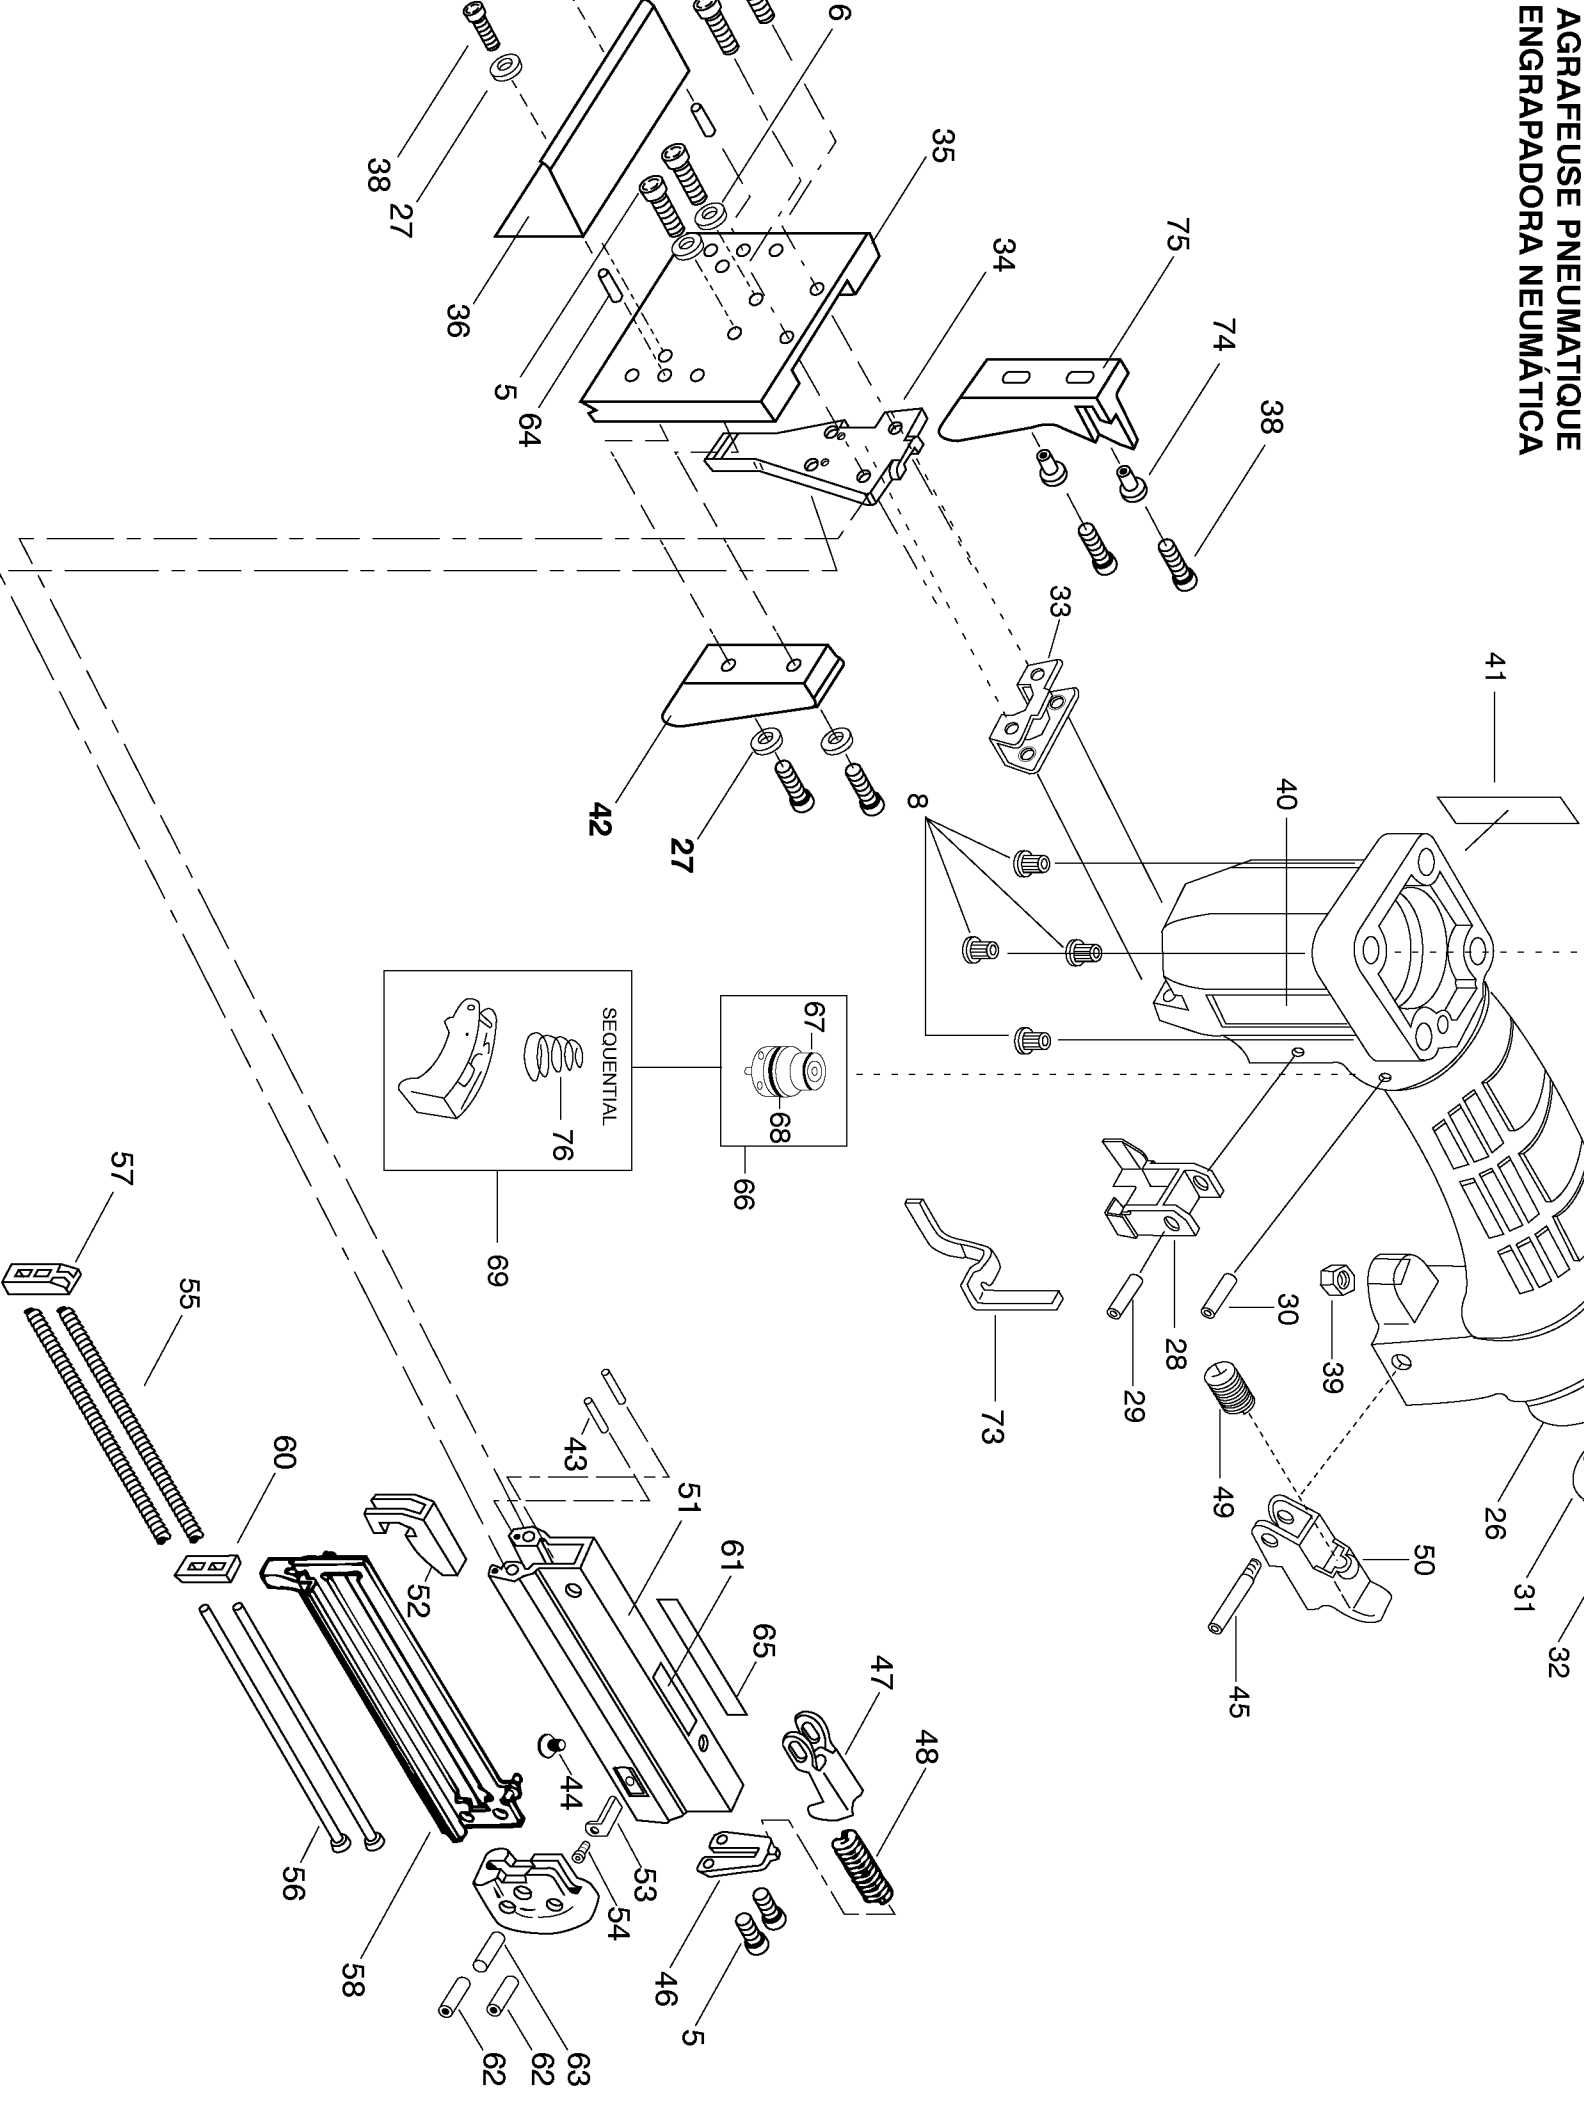

AGRAFEUSE PNEUMATIQUE
ENGRAPADORA NEUMÁTICA

Parts List for S32SX-BHF-2 Type 0

Item Number	Part Number	Description	Qty Required
1	100297	SCREW	1
2	S32030	WASHER- SPECIAL	1
3	S32032	COVER-EXHAUST	1
4	S32045	MUFFLER	1
5	100260	SCREW	9
6	S32186	WASHER- SPECIAL	5
7	T32010	CAP WITH INSERT	1
8	S32011	INSERT-M4	4
9	T32007	BUMPER- PISTON STOP	1
10	T32028	SPRING-HEAD VALVE	1
11	108572	O-RING-26MMX2MM	1
12	9R198720	HEAD VALVE	1
13	MRG035020	O-RING-1.378X.079	1
14	S32109	RING-PISTON	1
15	105541	ASS'Y-DRIVER/PISTON	1
16	T32031	SEAL-CYLINDER SLEEVE	1
17	S32208	SLEEVE-CYLINDER	1
18	RG161210	O-RING-1.612X.103 NB	1
19	T32080	CHECK SEAL	1
20	100353	O-RING-1.301X.070	1
21	102882	BUMPER	1
22	S32187	PLATE- FRAME	1
23	S32001	WASHER- URETHANE ORA	1
24	S32018	GUIDE-DRIVER	1
25	T32046	GASKET-FRAME/CAP	1
26	T32008A	FRAME	1
27	PW8	WASHER-PWR-.188	4

Parts List for S32SX-BHF-2 Type 0

Item Number	Part Number	Description	Qty Required
28	000000-00	No Longer Available	1
29	100298	PIN-SPIRAL M3X30	1
30	102549	PIN-SPECIAL SPIROL M	1
31	S32141	GASKET- END CAP	1
32	S32140	CAP-END	1
33	S32017A	ASSEMBLY-NUT PLATE	1
34	101753	NOSE	1
36	000000-00	No Longer Available	1
37	100261	SCREW	4
38	MSC4070-16	SCREW-SHCS-M4X0.7X16	6
39	MHE4070-100	ELASTIC STOP NUT-M4	2
42	000000-00	No Longer Available	1
43	110071	PIN-SPRING-M2X10MM	1
44	100364	SCREW	1
45	S32066	PIN-SPECIAL	1
46	S32072	PLATE-SPRING	1
47	S32009	LATCH MAGAZINE	1
48	T27160	SPRING-COMPRESSION	1
49	S32024	SPRING-COMPRESSION	1
50	S32025	HANDLE-LATCH	1
51	103292	MAGAZINE	1
52	S32059	PUSHER	1
53	S32177	STOP-CORE	1
54	MSC4070-8	SCREW-SHCS-M4X0.70X8	1
55	S32065	SPRING-PUSHER	2
56	S32061A	ASSEMBLY-SPRING ROD	2
57	S32064	SUPPORT-ROD	1