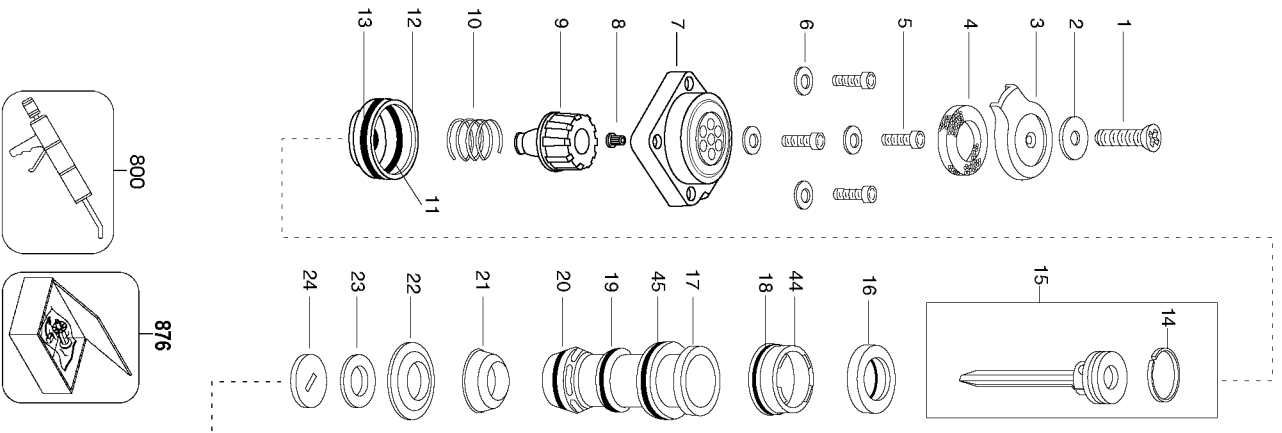

**S32SX-LATMAG**  
 PNEUMATIC STAPLER  
 ENGRAPADORA NEUMÁTICA  
 AGRAPHEUSE PNEUMATIQUE

IP1150-1/REV A  
 USE WITH PARTS LIST IP1150-2 AND OPERATION & MAINTENANCE MANUAL 103693.

## Parts List for S32SX-LATMAG Type 0

Item Number	Part Number	Description	Qty Required
1	100297	SCREW	1
2	S32030	WASHER- SPECIAL	1
3	S32032	COVER-EXHAUST	1
4	S32045	MUFFLER	1
5	100260	SCREW	7
6	S32186	WASHER- SPECIAL	4
7	T32010	CAP WITH INSERT	1
8	S32011	INSERT-M4	5
9	T32007	BUMPER- PISTON STOP	1
10	T32028	SPRING-HEAD VALVE	1
11	108572	O-RING-26MMX2MM	1
12	9R198720	HEAD VALVE	1
13	MRG035020	O-RING-1.378X.079	1
14	S32109	RING-PISTON	1
15	105541	ASS'Y-DRIVER/PISTON	1
16	T32031	SEAL-CYLINDER SLEEVE	1
17	S32208	SLEEVE-CYLINDER	1
18	RG161210	O-RING-1.612X.103 NB	1
19	T32080	CHECK SEAL	1
20	100353	O-RING-1.301X.070	1
21	102882	BUMPER	1
22	S32187	PLATE- FRAME	1
23	S32001	WASHER- URETHANE ORA	1
24	S32018	GUIDE-DRIVER	1
25	T32046	GASKET-FRAME/CAP	1
26	T32008A	FRAME	1
28	106173	STOP-TRIGGER	1

## Parts List for S32SX-LATMAG Type 0

Item Number	Part Number	Description	Qty Required
29	100298	PIN-SPIRAL M3X30	1
30	102549	PIN-SPECIAL SPIROL M	1
31	S32141	GASKET- END CAP	1
32	S32140	CAP-END	1
33	S32017A	ASSEMBLY-NUT PLATE	1
34	104082	NOSE (SX)	1
35	104078	COVER-NOSE	1
36	S32184	SPACER	2
37	100258	SCREW	2
38	104086	PIN-NOSE	2
40	MHE4070-100	ELASTIC STOP NUT-M4	1
44	S32211	RING-CYLINDER SLEEVE	1
45	100817	O-RING-1.299X.103	1
46	104559	ASSEMBLY-NOSE (SX)	1
51	104123	HOUSING-LATCH SPRING	1
52	MHE5080-100	NUT-NYLON M5X.80	2
53	000000-00	No Longer Available	1
54	100200	PIN	2
55	000000-00	No Longer Available	1
56	000000-00	No Longer Available	1
57	000000-00	No Longer Available	1
58	S32066	PIN-SPECIAL	1
59	000000-00	No Longer Available	1
60	MSC4070-10	SCREW-SHCS-M4X0.70X1	1
63	000000-00	No Longer Available	1
69	101260	ASSEMBLY-TRIGGER VAL	1
70	851554	O-RING-.703X.103	1