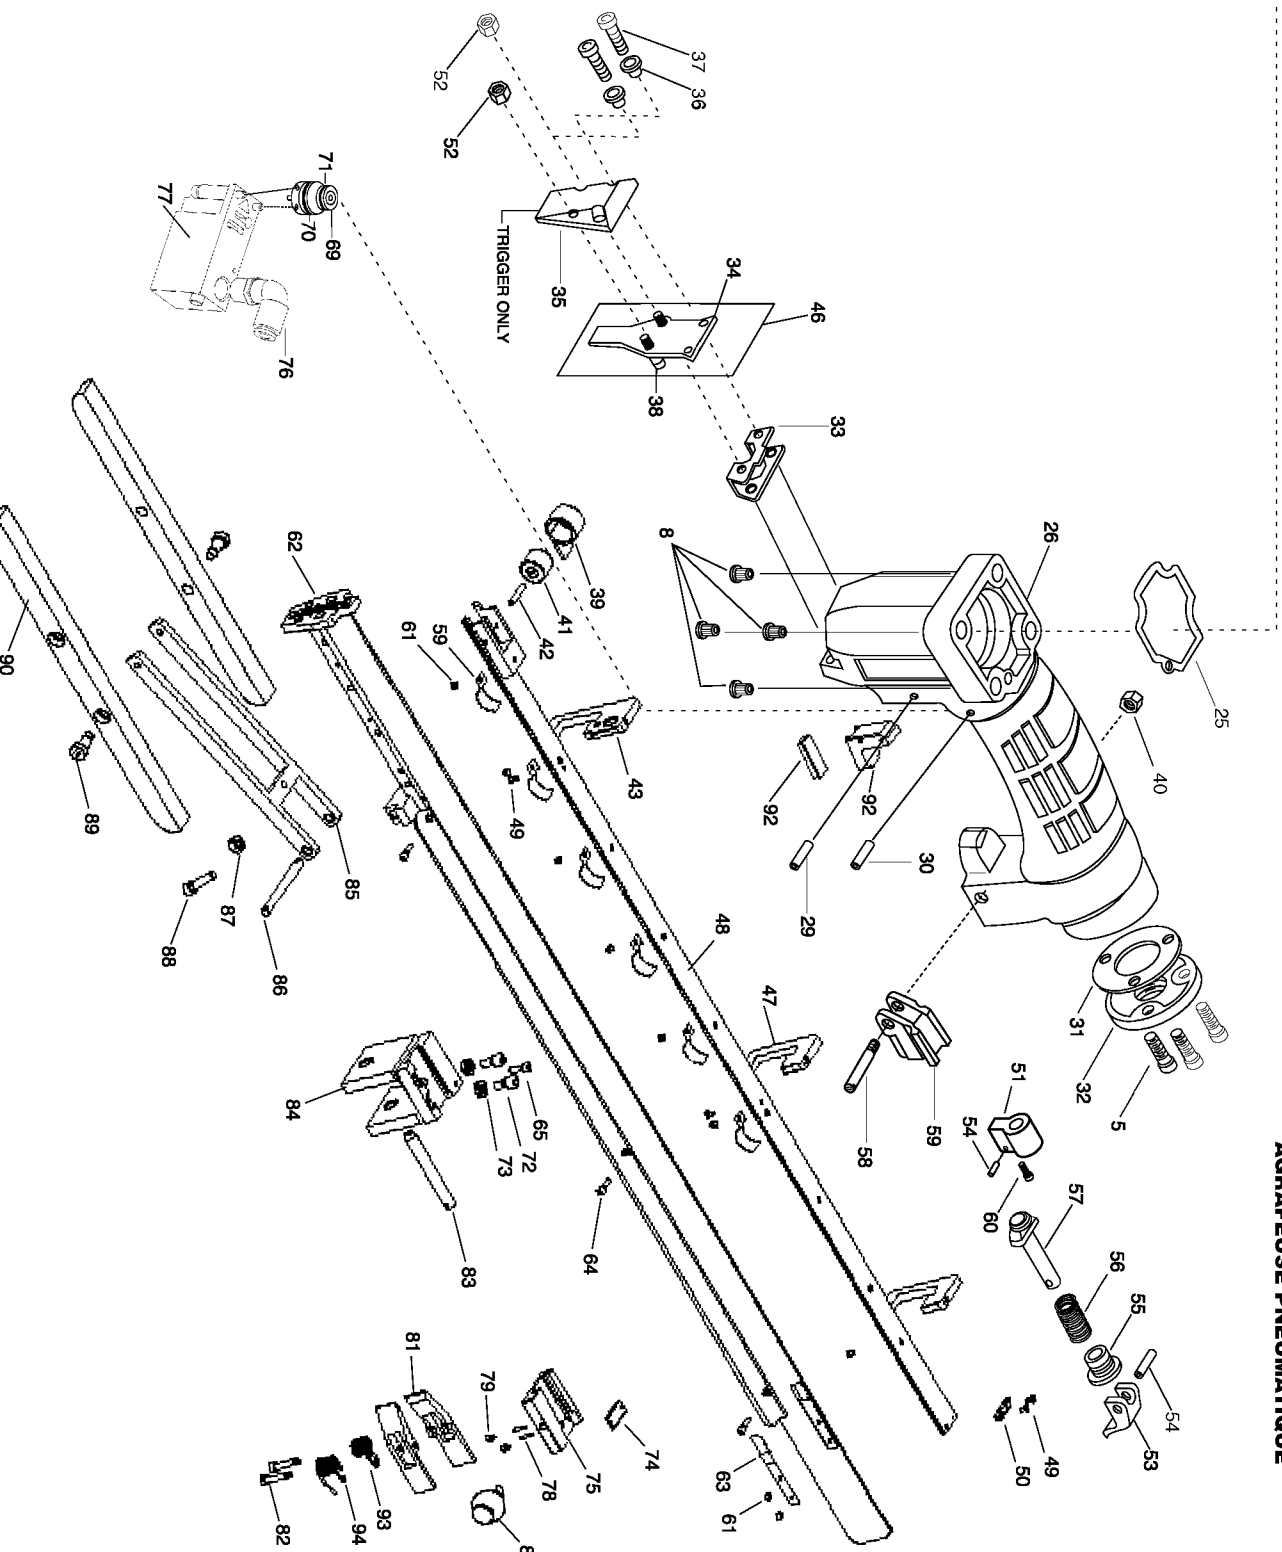

**S32SX-LATMAG**  
 PNEUMATIC STAPLER  
 ENGRAPADORA NEUMÁTICA  
 AGRAPHEUSE PNEUMATIQUE

IP1150-1/REV A  
 USE WITH PARTS LIST IP1150-2 AND OPERATION & MAINTENANCE MANUAL 103693.

## Parts List for S32SX-LATMAG Type 0

Item Number	Part Number	Description	Qty Required
1	100297	SCREW	1
2	S32030	WASHER- SPECIAL	1
3	S32032	COVER-EXHAUST	1
4	S32045	MUFFLER	1
5	100260	SCREW	7
6	S32186	WASHER- SPECIAL	4
7	T32010	CAP WITH INSERT	1
8	S32011	INSERT-M4	5
9	T32007	BUMPER- PISTON STOP	1
10	T32028	SPRING-HEAD VALVE	1
11	108572	O-RING-26MMX2MM	1
12	9R198720	HEAD VALVE	1
13	MRG035020	O-RING-1.378X.079	1
14	S32109	RING-PISTON	1
15	105541	ASS'Y-DRIVER/PISTON	1
16	T32031	SEAL-CYLINDER SLEEVE	1
17	S32208	SLEEVE-CYLINDER	1
18	RG161210	O-RING-1.612X.103 NB	1
19	T32080	CHECK SEAL	1
20	100353	O-RING-1.301X.070	1
21	102882	BUMPER	1
22	S32187	PLATE- FRAME	1
23	S32001	WASHER- URETHANE ORA	1
24	S32018	GUIDE-DRIVER	1
25	T32046	GASKET-FRAME/CAP	1
26	T32008A	FRAME	1
28	106173	STOP-TRIGGER	1

## Parts List for S32SX-LATMAG Type 0

Item Number	Part Number	Description	Qty Required
29	100298	PIN-SPIRAL M3X30	1
30	102549	PIN-SPECIAL SPIROL M	1
31	S32141	GASKET- END CAP	1
32	S32140	CAP-END	1
33	S32017A	ASSEMBLY-NUT PLATE	1
34	104082	NOSE (SX)	1
35	104078	COVER-NOSE	1
36	S32184	SPACER	2
37	100258	SCREW	2
38	104086	PIN-NOSE	2
40	MHE4070-100	ELASTIC STOP NUT-M4	1
44	S32211	RING-CYLINDER SLEEVE	1
45	100817	O-RING-1.299X.103	1
46	104559	ASSEMBLY-NOSE (SX)	1
51	104123	HOUSING-LATCH SPRING	1
52	MHE5080-100	NUT-NYLON M5X.80	2
53	000000-00	No Longer Available	1
54	100200	PIN	2
55	000000-00	No Longer Available	1
56	000000-00	No Longer Available	1
57	000000-00	No Longer Available	1
58	S32066	PIN-SPECIAL	1
59	000000-00	No Longer Available	1
60	MSC4070-10	SCREW-SHCS-M4X0.70X1	1
63	000000-00	No Longer Available	1
69	101260	ASSEMBLY-TRIGGER VAL	1
70	851554	O-RING-.703X.103	1