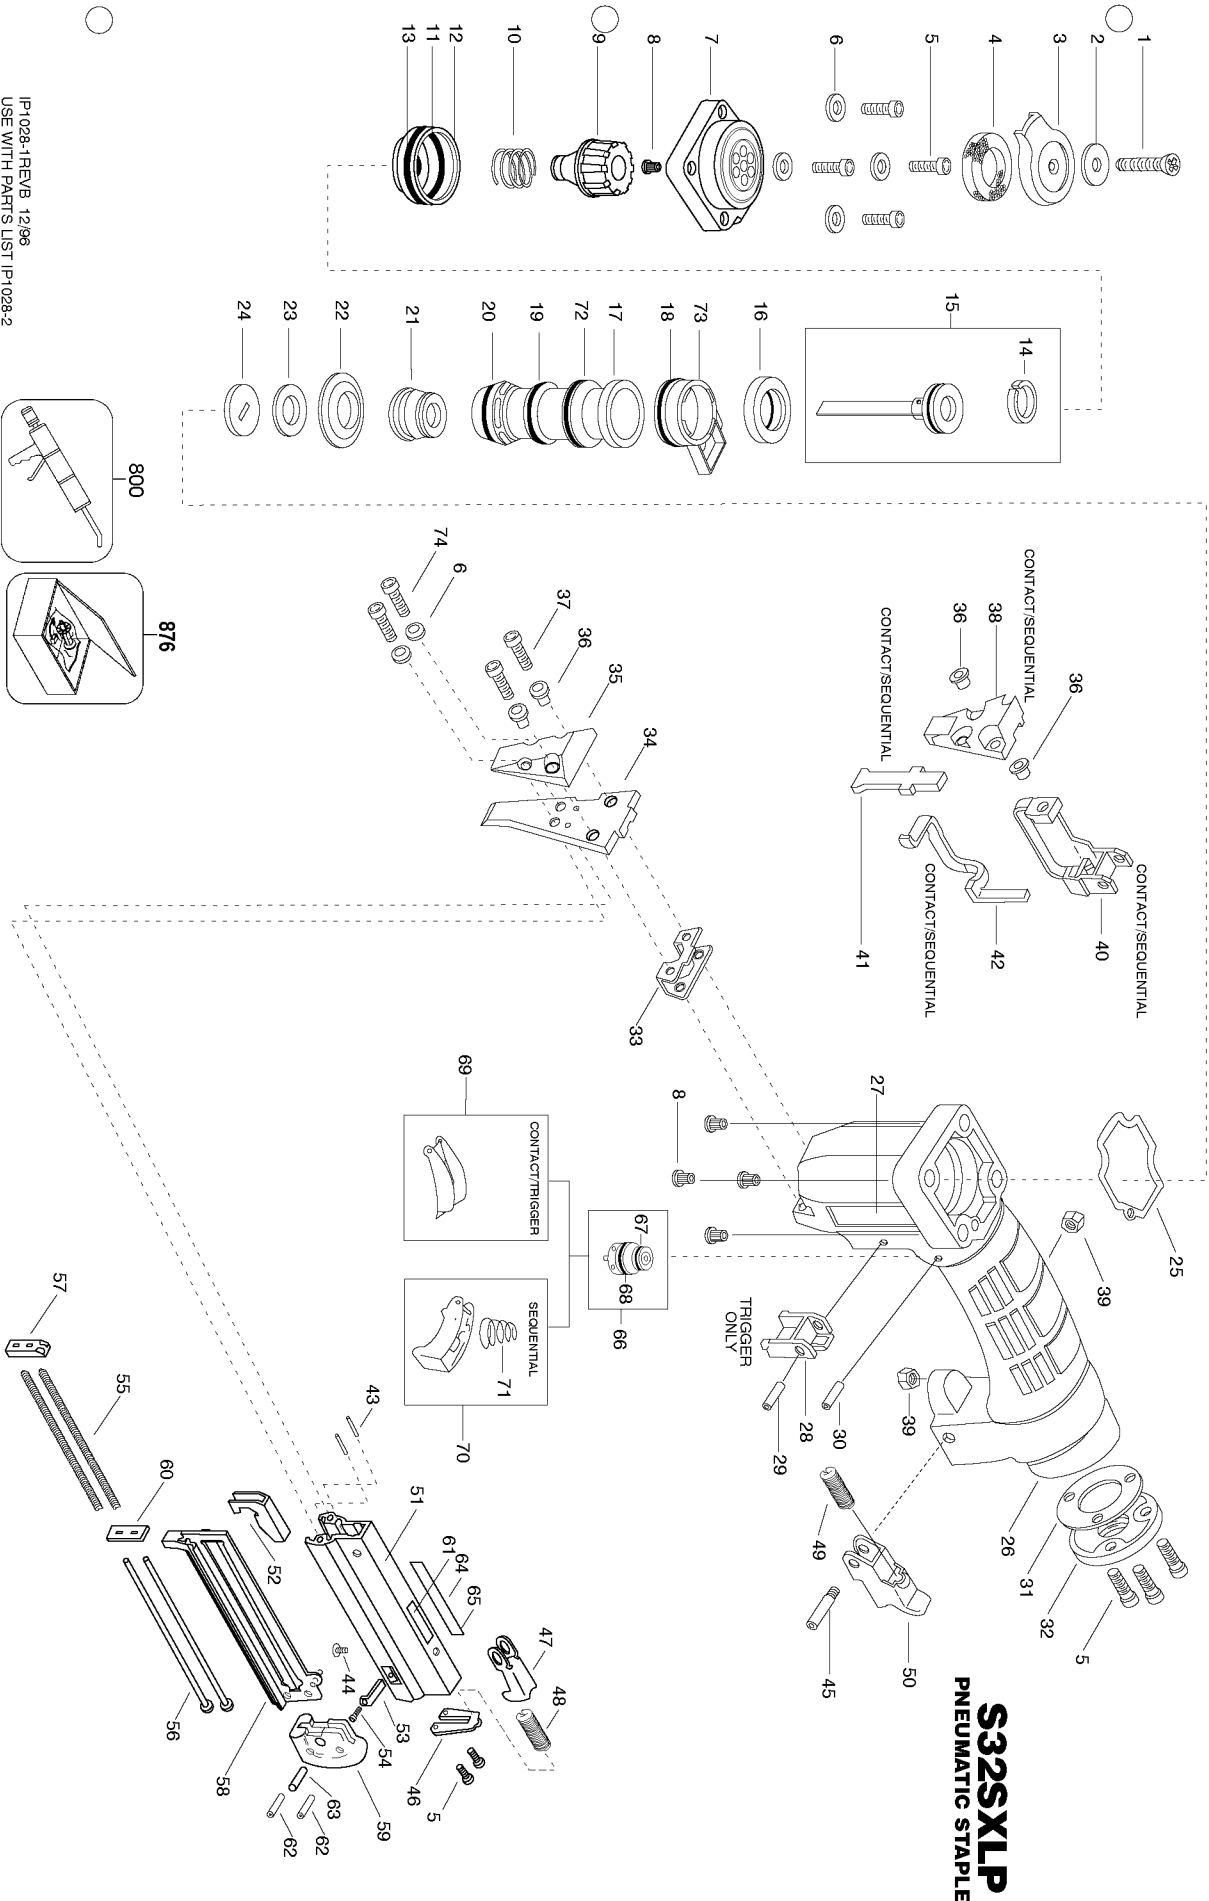

S32SXL P PNEUMATIC STAPLER

IP1028-1REV B 12/98
USE WITH PARTS LIST IP1028-2

Parts List for S32SXL P Type 0

Item Number	Part Number	Description	Qty Required
1	100297	SCREW	1
2	S32030	WASHER- SPECIAL	1
3	S32032	COVER-EXHAUST	1
4	S32045	MUFFLER	1
5	100260	SCREW	9
6	S32186	WASHER- SPECIAL	6
7	T32010	CAP WITH INSERT	1
8	S32011	INSERT-M4	5
9	T32007	BUMPER- PISTON STOP	1
10	T32028	SPRING-HEAD VALVE	1
11	108572	O-RING-26MMX2MM	1
12	9R198720	HEAD VALVE	1
13	MRG035020	O-RING-1.378X.079	1
14	S32109	RING-PISTON	1
15	105541	ASS'Y-DRIVER/PISTON	1
16	T32031	SEAL-CYLINDER SLEEVE	1
17	S32208	SLEEVE-CYLINDER	1
18	RG161210	O-RING-1.612X.103 NB	1
19	T32080	CHECK SEAL	1
20	100353	O-RING-1.301X.070	1
21	102882	BUMPER	1
22	S32187	PLATE- FRAME	1
23	S32001	WASHER- URETHANE ORA	1
24	S32018	GUIDE-DRIVER	1
25	T32046	GASKET-FRAME/CAP	1
26	T32008A	FRAME	1
28	106173	STOP-TRIGGER	1