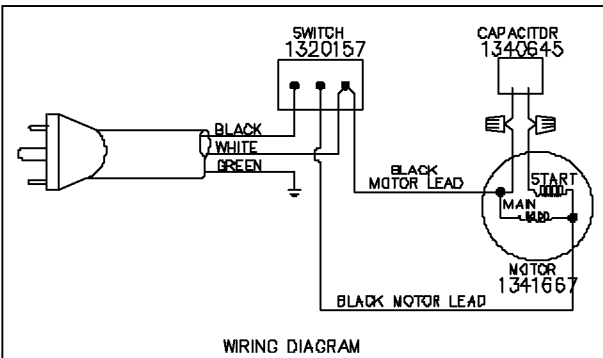

## Parts List for SA150 Type 1

Item Number	Part Number	Description	Qty Required
1	902346	KNOB	1
2	488822-00	FLAT WASHER	1
3	1341626	COVER	1
4	902741	WARNING LABEL	1
5	000000-00	No Longer Available	1
7	1246196	EXT RET RING	1
8	1341629	PULLEY	1
8	000000-00	No Longer Available	1
9	1341669	COVER	1
10	1243339	SCREW	1
11	491834-00	ROTATION LABEL	1
12	1246196	EXT RET RING	1
13	1341629	PULLEY	1
14	902347	FRAME	1
15	1341633	SHAFT	1
16	1341632	SPRING	1
17	1246102	FL. WASHER	1
18	1341652	RETAINING RING	1
19	1310310	ROLL PIN	1
20	000000-00	No Longer Available	1
21	902348	KNOB ASSY	1
22	000000-00	No Longer Available	1
23	1341643	WASHER	1
24	1341637	SCREW	1
25	1341640	SPRING	1
26	1341441	SCREW	2
27	904010101604S	STEEL WASHER	2

## Parts List for SA150 Type 1

Item Number	Part Number	Description	Qty Required
28	1341638	PLATEN	1
29	1341996	NUT	1
30	1243321	SCREW	1
31	1341628	PULLEY	1
32	1246017	CAP SCREW	1
33	1246161	SET SCREW	1
34	1341644	TABLE	1
35	488822-00	FLAT WASHER	1
36	1341647	SPACER	1
37	000000-00	No Longer Available	1
38	1340657	COIL SPRING	1
39	1340658	SPECIAL SCREW	1
40	1246135	SCREW	3
41	000000-00	No Longer Available	1
43	1320151	SWITCH	1
44	000000-00	No Longer Available	2
45	1340667	SWITCH GUARD	1
46	1341648	SWITCH BOX	1
47	1340645	CAPACITOR	1
47	488979-00	WIRE NUT	2
48	000000-00	No Longer Available	1
49	1340648	SCREW	6
50	1320130	STRAIN RELIEF	1
51	000000-00	No Longer Available	1
52	901061217383	SCREW	2
53	492056-00	WASHER	2
54	491834-00	ROTATION LABEL	2