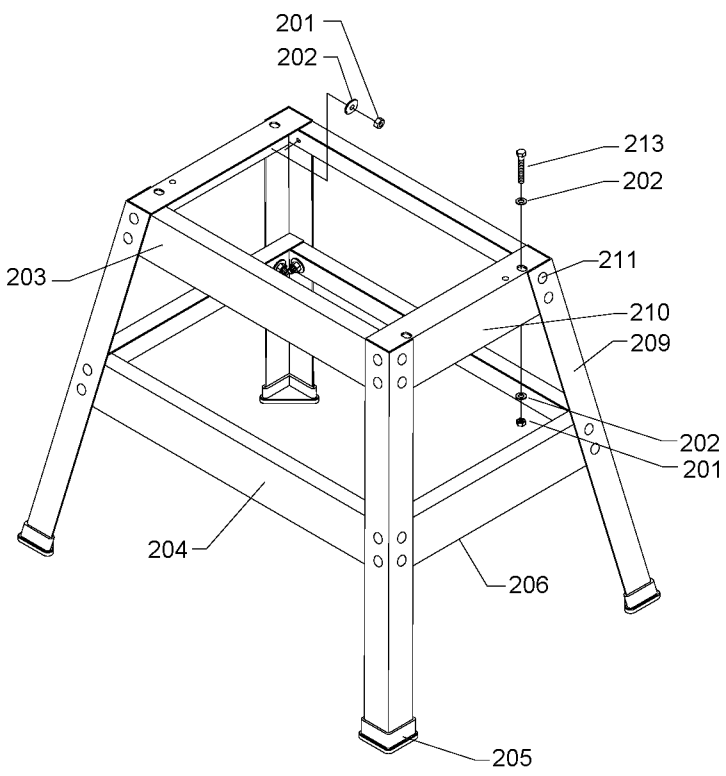

105

AVAILABLE AS ACCESSORIES			
31-781 SET OF FOUR SANDING KITS			
31-783 1"	31-784 1-1/2"	31-785 2"	31-786 3"
106	111	116	121

## Parts List for SA350 Type 1

Item Number	Part Number	Description	Qty Required
1	1342989	ARBOR BOLT	1
2	1347800	3/4 DRUM	1
3	902339	INSERT	1
4	1347797	SHOULDER BOLT	4
5	5140010-69	WASHER	4
6	1347779	LINK	2
7	1347789	BUSHING	4
8	902341	TABLE	1
9	901041509239	SET SCREW	3
11	1347806	1-1/4 DRUM WASHER	2
12	1347805	1-3/4 DRUM WASHER	1
13	650649	SPINDLE ASSEMBLY	1
14	1344027	LOCK NUT	1
15	1346425	EYE BOLT	1
16	1347823	SPRING	1
17	1346426	GASKET	1
18	1346427	GASKET	1
19	650650	DUST CHUTE	1
20	904010101619	STEEL WASHER	7
21	901020100559	MACHINE SCREW	7
22	902340	DUST BAG	1
23	902012009706	HEX NUT	2
24	1342901	NYLON SCREW	2
29	1347790	CAM	2
30	1347783	ROD	1
31	1347784	ROD	1
40	1346424	MOTOR - 1/4HP - 1 PH	1