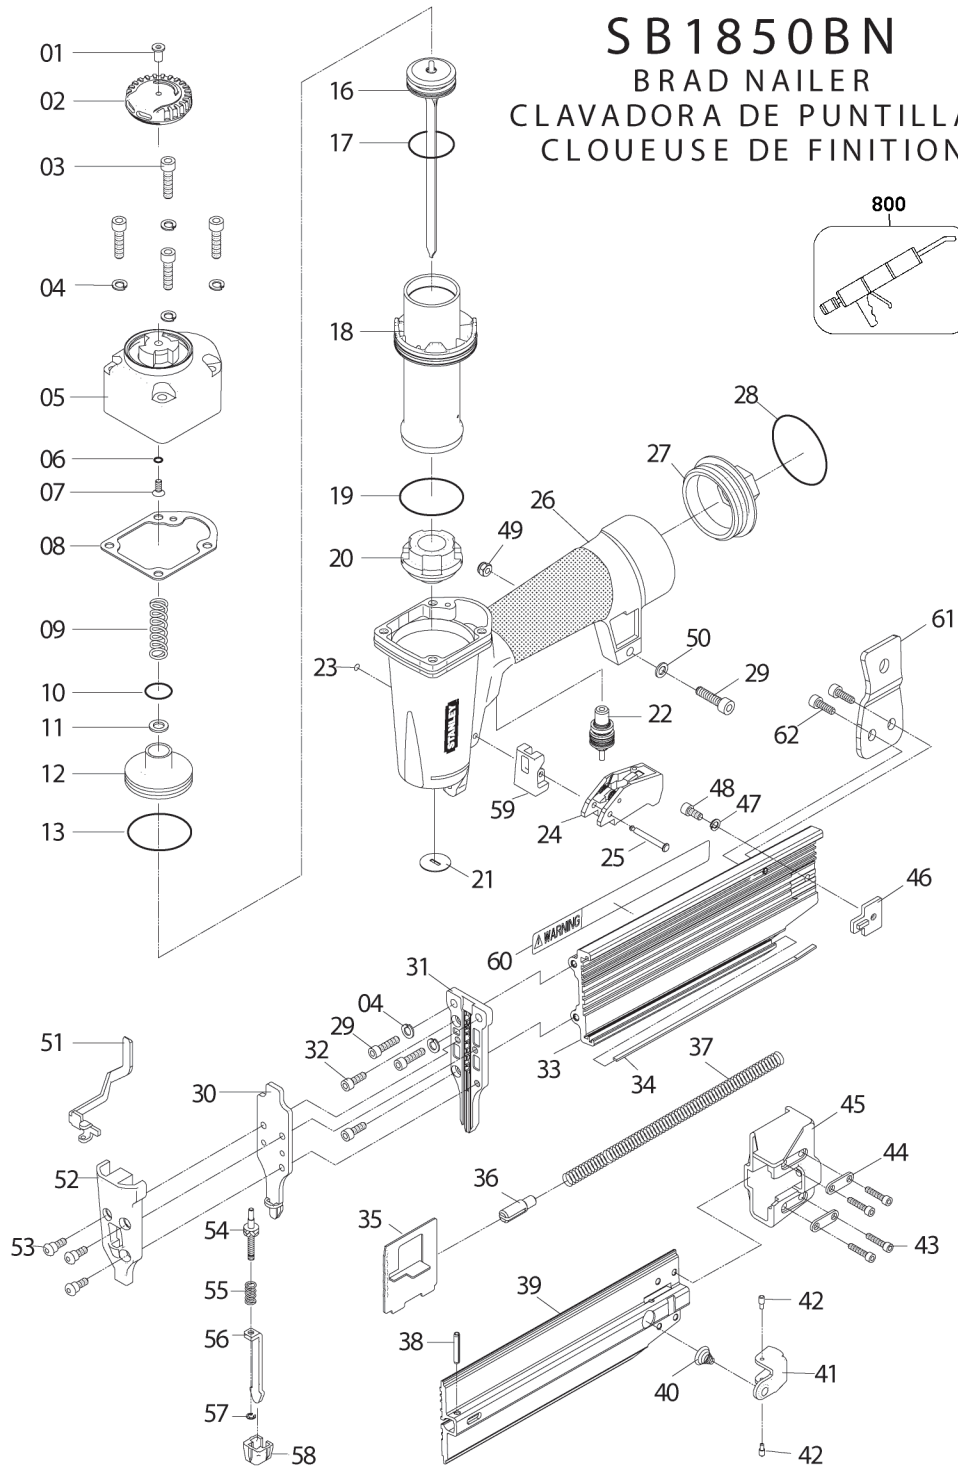

SB1850BN

BRAD NAILER

CLAVADORA DE PUNTILLAS

CLOUEUSE DE FINITION

IP1366-1RB 04/12
 TO BE USED WITH PARTS LIST IP1366-2 AND OPERATION AND MAINTENANCE MANUAL 9R195756.

Parts List for SB1850BN Type 1

Item Number	Part Number	Description	Qty Required
1	JA1191W1	FLANGE NUT	1
2	JA1162E1	EXHAUST COVER	1
3	1A105401	HEX SOC.HD.BOLT	4
4	1D105	SPRING WASHER	1
5	9R195628	FRAME CAP-MACHINING	1
6	MRG002514	O-RING-.098X.055	1
7	1L103061	BUTTON HD.CROSS SOC.	1
8	JA1151C1	PACKING	1
9	180447	SPRING	1
10	1FP0015	O-RING	1
11	180449	WASHER FLAT	1
12	180450-S	HEAD VALVE BODY	1
13	180448	O RING	1
16	JS1082U1	DRIVER UNIT	1
17	1FZ0009	O-RING	1
18	188708	CYLINDER	1
19	851483-S	O-RING	1
20	JA1111O1	BUMPER	1
21	JS1121I1	JOINT GUIDE	1
22	FA205BA1	TRIGGER VALVE UNIT	1
23	174073	O-RING	1
24	PB2081A1	SEQUENTIAL TRIGGER U	1
25	JA2071W1	STEPPED PIN	1
26	9R199568	FRAME	1
27	JA3612D1	END CAP	1
28	1FZ0019	O-RING	1
29	1A105201	HEX SOC.HD.BOLT	2

COPYRIGHT© 2005. All Rights Reserved.

Parts list, pricing, and availability subject to change. Please visit www.dewaltservicenet.com for current parts information.

Parts List for SB1850BN Type 1

Item Number	Part Number	Description	Qty Required
30	JS4013M1	DRIVER GUIDE COVER A	1
31	JS4033H1	DRIVER GUIDE	1
32	1A104161	HEX SOC.HD.BOLT	2
33	188692	MAGAZINE- FIXED	1
34	189859	NAIL GUIDE	1
35	JS4091I1	PUSHER	1
36	JA4172E1	ROLLER	1
37	JA4141S1	SPRING	1
38	MPG030012	PIN SPRING	1
39	189858	MAGAZINE- SLIDING	1
40	JA4191S1	SPRING	1
41	JA4201I1	CLICK LEVER	1
42	JA4181W1	CLICK LEVER PIN	2
43	1L104103	BUTTOM HD.SOC.SCREW	4
44	JA4501I1	END COVER PLATE	2
45	JS4261E1	END COVER	1
46	JS4211I1	REAR PLATE	1
47	1D104	SPRING WASHER	1
48	1A104061	HEX SOC.HD.BOLT	1
49	MHE5080-100	NUT-NYLON M5X.80	1
50	180569	WASHER-PLAIN-D5X10X1	1
51	JA5073I1	SAFETY B	1
52	JS5082E1	SAFETY COVER	1
53	JA5131I1	SHOULDER SCREW	3
54	JA5161W1	SETTING KNOB	1
55	JA5092S1	SPRING	1
56	JS5062I1	SAFETY A	1