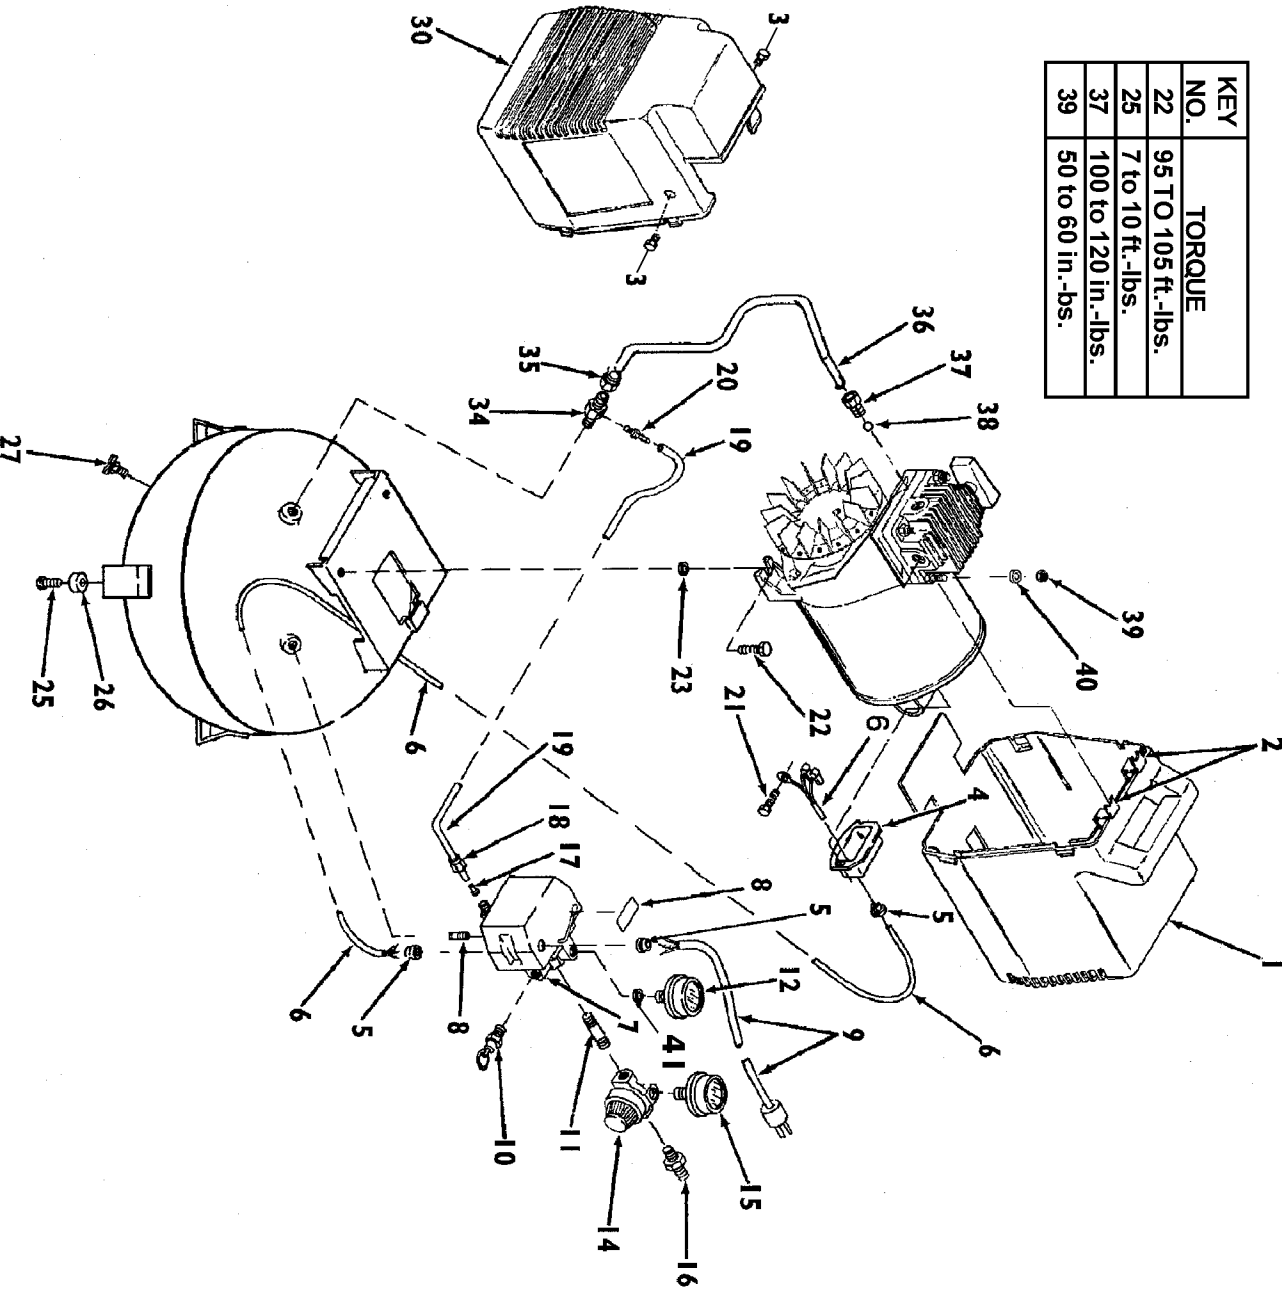

KEY NO.	TORQUE
47	7 to 10 ft. lbs.
45	7 to 10 ft. lbs.
55	75 to 85 in. lbs.
57	30 to 45 in. lbs.
62	30 to 40 in. lbs.
◆	30 to 45 in. lbs.

KEY NO.	TORQUE
22	95 TO 105 ft.-lbs.
25	7 to 10 ft.-lbs.
37	100 to 120 in.-lbs.
39	50 to 60 in.-lbs.

Parts List for SDS100E4D Type 0

Item Number	Part Number	Description	Qty Required
1	000000-00	No Longer Available	1
2	CAC-1121	BRACKET SHROUD	2
3	SSF-3156	SCREW #10-9X.500 THD	1
4	000000-00	No Longer Available	1
5	33821-00	BUSHING	3
5	438010040063	HEYCO BUSHINGS	1
6	CAC-4205	CORD MOTOR SJT 14G	1
7	000000-00	No Longer Available	1
8	N044990	NIPPLE CLOSE 1/4-18	1
9	SUDL-403-1	ASSY CORD POWER SJT	1
10	TIA-4150	VALVE SAFETY 150 .25	1
11	N053094	NIPPLE	1
12	A18885	GAUGE	1
13	D21429	BUSHING REDUCER .375	1
14	CAC-4296-1	REGULATOR 3PORT P2 L	1
15	Z-D23004	GAUGE 1.5OD 200PSI .	1
16	D26889	ADAPTER .25 NPT X .2	1
17	5130039-00	SLEEVE	1
18	SSP-7811	ASSY NUT SLEEVE 1/4	1
19	CAC-1085-1	TUBE PRESSURE RELIEF	1
20	000000-00	No Longer Available	1
21	SUDL-9-1	SCREW #8-32X.375/.34	1
22	SSF-928	SCREW .313-18X.875 H	2
23	000000-00	No Longer Available	1
25	SSF-925	SCREW .250-20X.875 H	4
26	SST-5314-1	BUMPER RECESS RUBBER	4
27	N286039	DRAIN VALVE	1