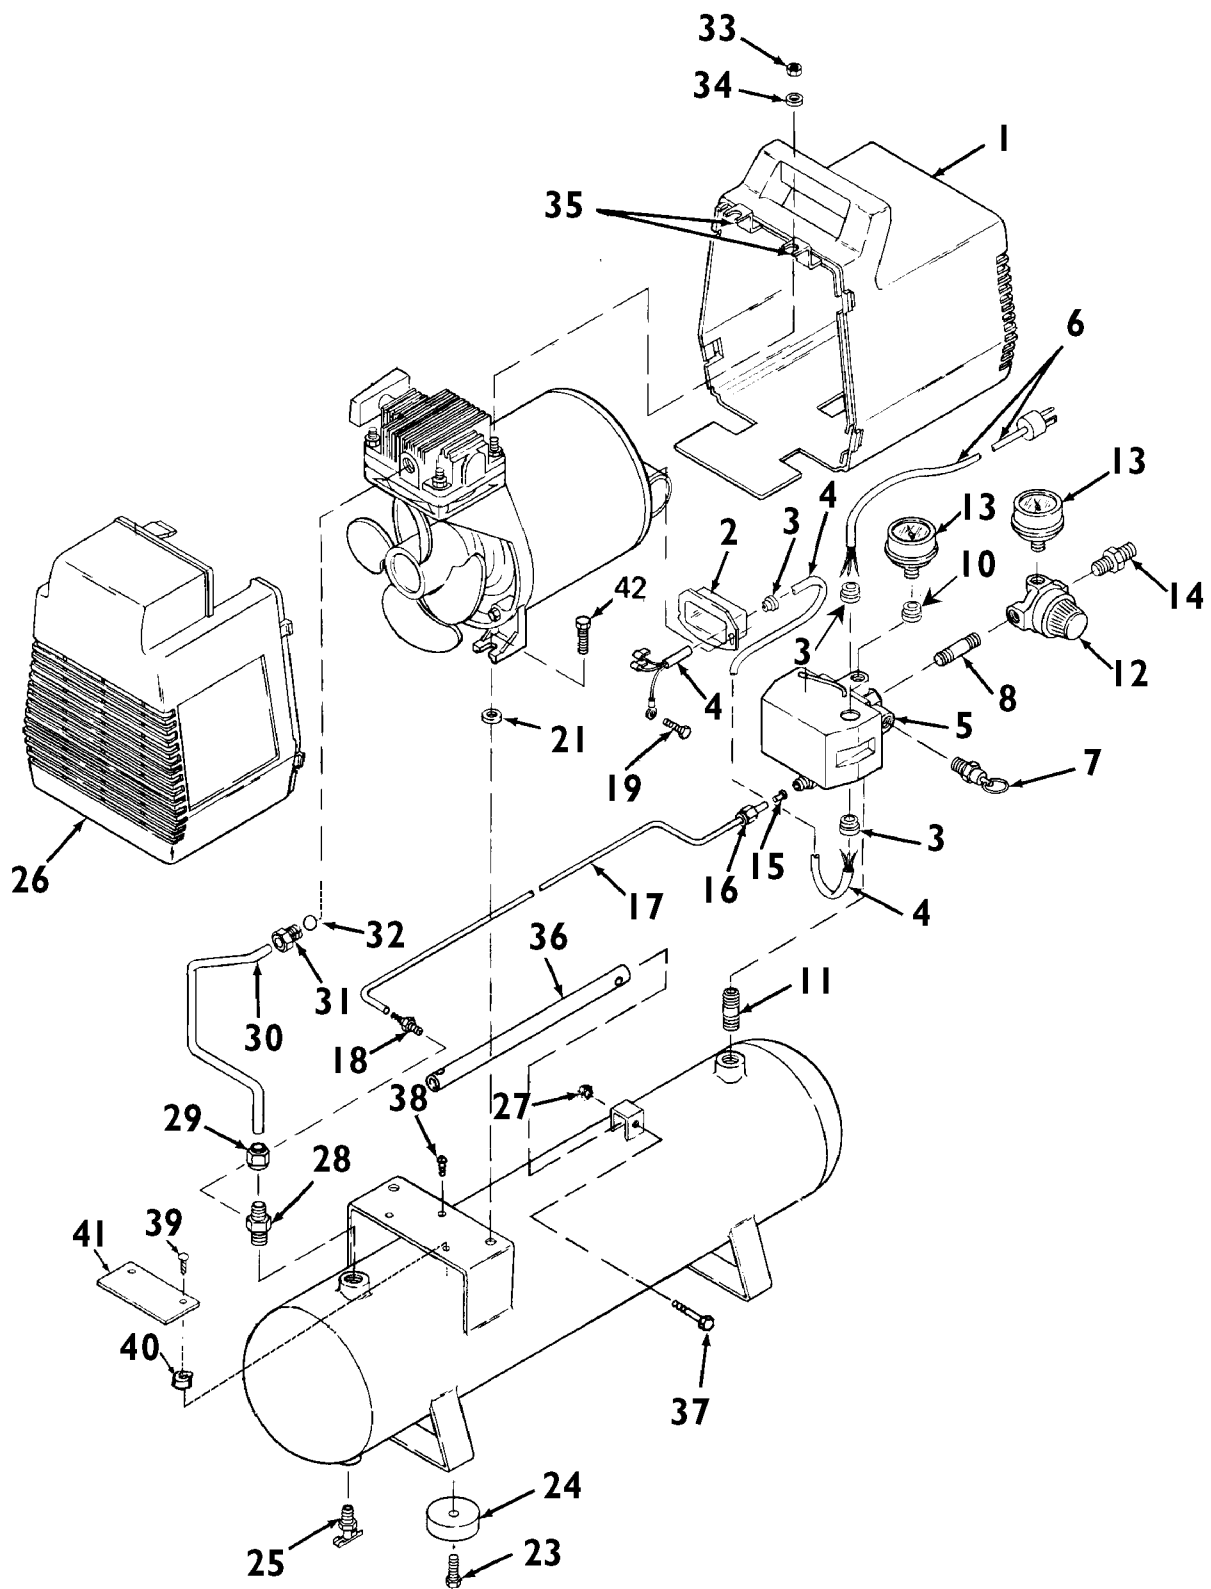

KEY NO.	TORQUE
55	7 to 10 Ft. Lbs.
56	7 to 10 Ft. Lbs.
66	100 to 120 In. Lbs.
69	80 to 100 In. Lbs.
◆	42 to 48 In. Lbs.

Parts List for SDSC150E3D Type 0

Item Number	Part Number	Description	Qty Required
1	000000-00	No Longer Available	1
2	000000-00	No Longer Available	1
3	33821-00	BUSHING	1
3	438010040063	HEYCO BUSHINGS	1
4	SUDL-402-2	ASSY CORD MOTOR SJT	1
5	000000-00	No Longer Available	1
6	SUDL-403-1	ASSY CORD POWER SJT	1
7	TIA-4150	VALVE SAFETY 150 .25	1
8	N044990	NIPPLE CLOSE 1/4-18	1
10	SSP-6021	BUSHING REDUCER 1/8-	1
11	N053094	NIPPLE	1
12	CAC-4296-1	REGULATOR 3PORT P2 L	1
13	Z-D23004	GAUGE 1.5OD 200PSI .	1
14	D26889	ADAPTER .25 NPT X .2	1
15	5130039-00	SLEEVE	1
16	SSP-7813	ASSY NUT SLEEVE 3/8	1
17	CAC-1245-1	TUBE PRESSURE RELIEF	1
19	SUDL-9-1	SCREW #8-32X.375/.34	1
21	000000-00	No Longer Available	1
23	91895680	SCREW .250-20X.750 H	4
24	SST-5314-1	BUMPER RECESS RUBBER	4
25	N286039	DRAIN VALVE	1
26	000000-00	No Longer Available	1
27	SSF-8150	NUT .312-18 UNC HEX	1
28	A19711	VALVE CHECK 1/2NPT X	1
29	SSP-7813	ASSY NUT SLEEVE 3/8	1
30	AC-0127	TUBE OUTLET .375OD A	1

Parts List for SDSC150E3D Type 0

Item Number	Part Number	Description	Qty Required
67	AC-0108	FAN 5.75 DIA	1
69	SSF-586	SCREW .250-20X.750 U	1
70	SSF-3158-1	SCREW #10-24X.750 TH	1
71	KK-4835	KIT CONNECTING ROD L	1
72	KK-4835	KIT CONNECTING ROD L	1
856	KK-4315	KIT VALVE REPLACEMENT	1