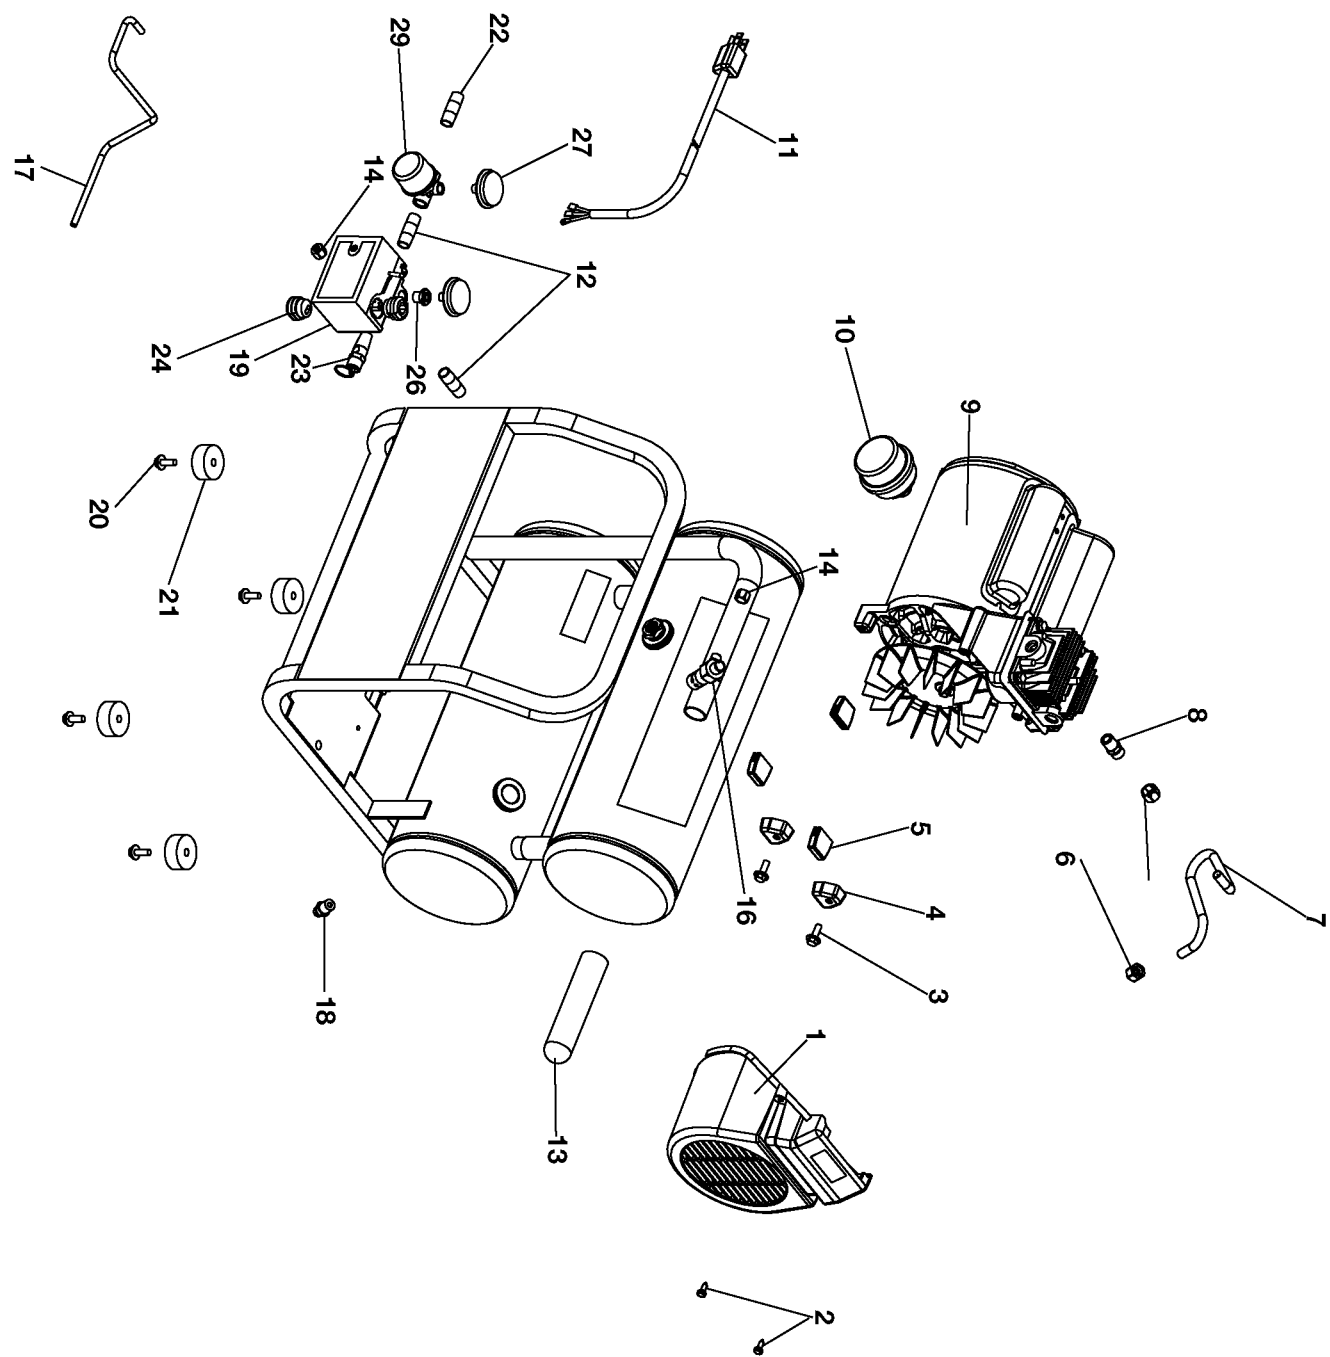

KEY NO.	TORQUE
33	7 to 10 Ft. Lbs.
41	100 to 120 In. Lbs.
43	80 to 100 In. Lbs.
◆	42 to 48 In. Lbs.

Parts List for SF22X4 Type 0

Item Number	Part Number	Description	Qty Required
1	AC-0376	SHROUD MINI	1
2	SSF-553-1	SCREW #10-24X.563 TH	1
3	91895680	SCREW .250-20X.750 H	1
4	ACG-18	CUP SADDLE MOUNT	1
5	ACG-19	ISOLATOR 3 POINT MOU	1
6	A19712	VALVE CHECK 1/2NPT X	1
7	AC-0241-1	TUBE OUTLET .375OD C	1
8	SSP-6050	CONNECTOR MALE 1/4NP	1
9	000000-00	No Longer Available	1
10	AC-0253	FILTER INLET SOLBERG	1
11	AC-0539	ASSY CORD POWER	1
12	D23699	NIPPLE .25NPT X 2.0	1
13	AC-0261	GRIP HANDLE 1.00 TUB	1
14	SSP-7811	ASSY NUT SLEEVE 1/4	1
16	A19712	VALVE CHECK 1/2NPT X	1
17	AC-0240-1	TUBE PRES REL .250OD	1
18	N286039	DRAIN VALVE	1
19	000000-00	No Longer Available	1
20	91895680	SCREW .250-20X.750 H	1
21	D24721	KIT ISOLATOR W/SCREW	1
22	D26889	ADAPTER .25 NPT X .2	1
23	TIA-4150	VALVE SAFETY 150 .25	1
24	33821-00	BUSHING	1
24	438010040063	HEYCO BUSHINGS	1
26	SSP-6021	BUSHING REDUCER 1/8-	1
27	Z-D23004	GAUGE 1.5OD 200PSI .	1
29	DAC-180	REGULATOR 3PORT P2 H	1

Parts List for SF22X4 Type 0

Item Number	Part Number	Description	Qty Required
32	AC-0236	HEAD MACH 3/8 NPT 1/	1
33	SSF-927	SCREW .250-20X1.125	1
34	ACG-45	ORING P/L HEAD	1
35	Z-AC-0032	ASSY VALVE PLATE	1
36	SSG-8156	ORING 2.759/2.719ID	1
37	KK-4835	KIT CONNECTING ROD L	1
38	KK-4835	KIT CONNECTING ROD L	1
39	000000-00	No Longer Available	1
40	Z-AC-0140	ASSY ECCENTRIC BEARI	1
41	SSF-615	SCREW .250-20X1.25 U	1
42	AC-0108	FAN 5.75 DIA	1
43	SSF-586	SCREW .250-20X.750 U	1
44	KK-4835	KIT CONNECTING ROD L	1
45	KK-4835	KIT CONNECTING ROD L	1
46	KK-4835	KIT CONNECTING ROD L	1
856	K-0650	KIT COMP RING REPLAC	1
856	AC-0281	FILTER REPLACEMENT	1
856	AC-0281	FILTER REPLACEMENT	1
856	KK-4835	KIT CONNECTING ROD L	1