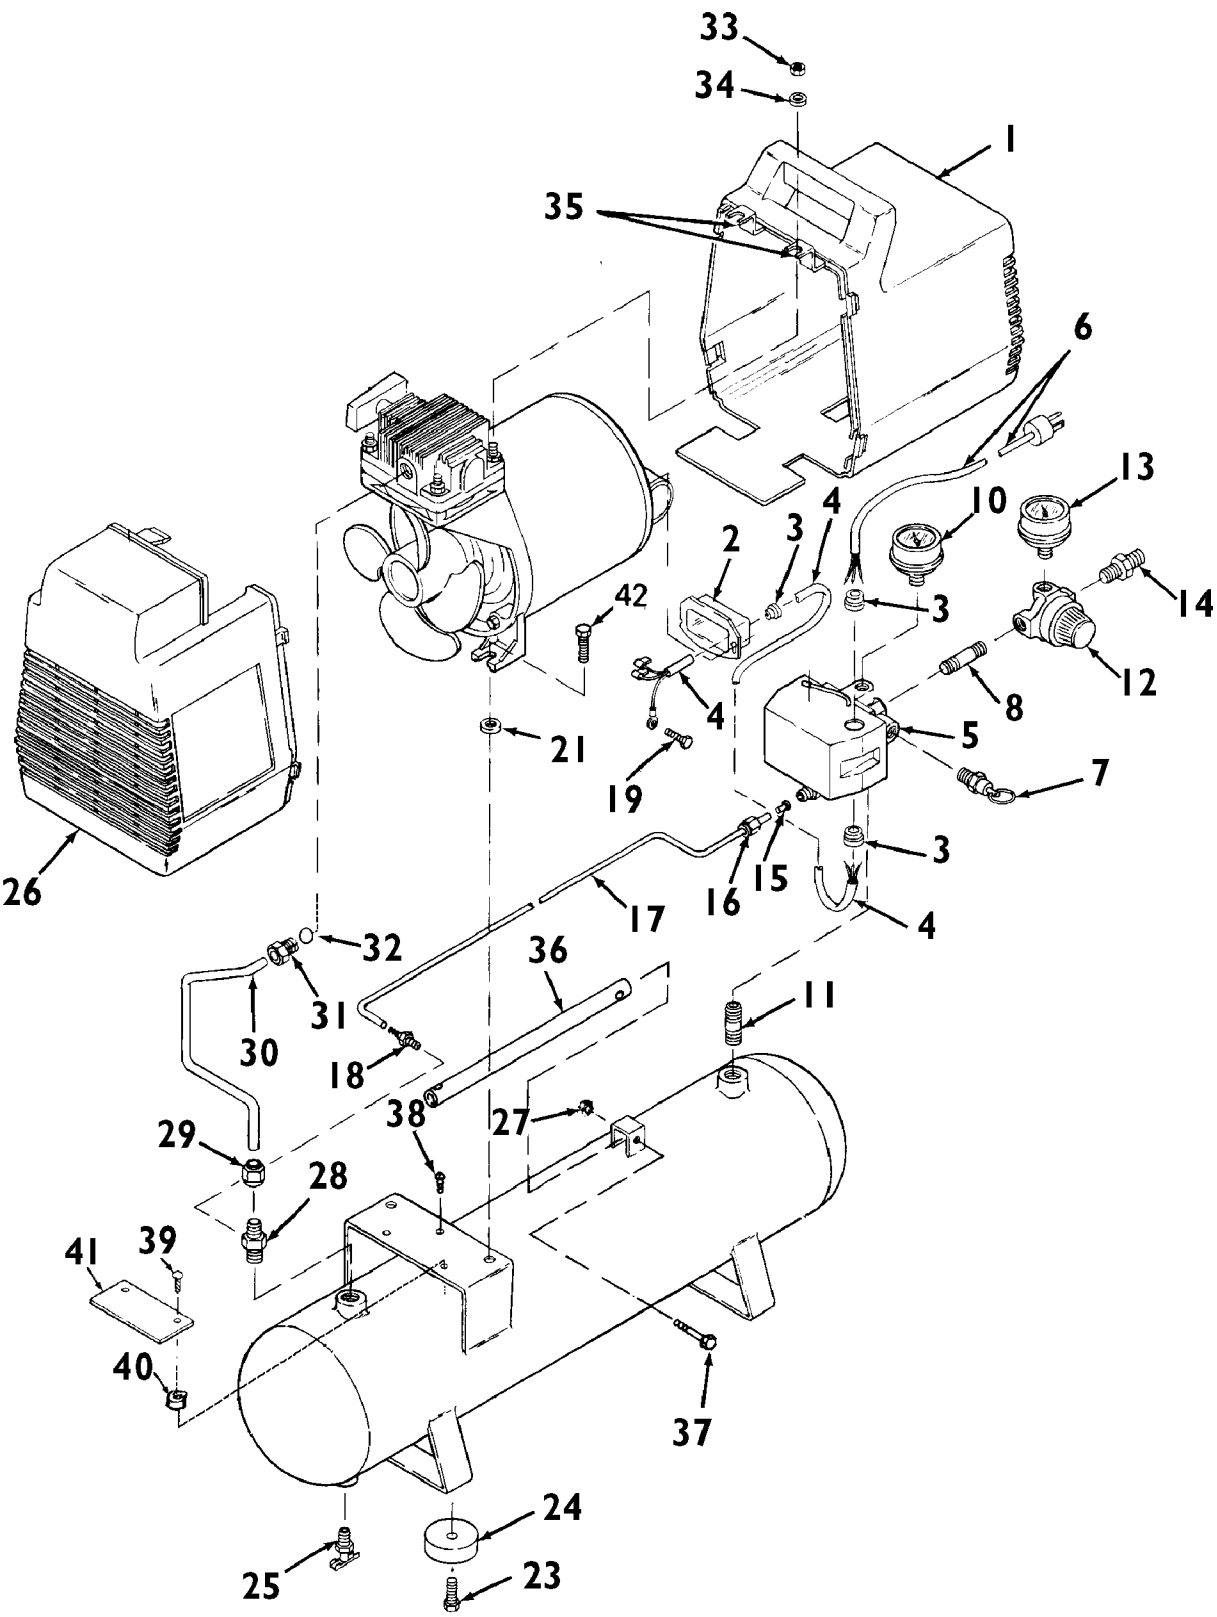

POSITION LOCATING  
MARK TOWARD MOTOR.

KEY NO.	TORQUE
55	7 to 10 Ft. Lbs.
56	7 to 10 Ft. Lbs.
66	100 to 120 In. Lbs.
69	80 to 100 In. Lbs.
u	42 to 48 In. Lbs.

## Parts List for SFC100E3D Type 0

Item Number	Part Number	Description	Qty Required
1	000000-00	No Longer Available	1
2	000000-00	No Longer Available	1
3	33821-00	BUSHING	3
3	438010040063	HEYCO BUSHINGS	1
4	SUDL-402-2	ASSY CORD MOTOR SJT	1
5	000000-00	No Longer Available	1
6	SUDL-403-1	ASSY CORD POWER SJT	1
7	TIA-4150	VALVE SAFETY 150 .25	1
8	N044990	NIPPLE CLOSE 1/4-18	1
10	A18885	GAUGE	1
11	N053094	NIPPLE	1
12	CAC-4296-1	REGULATOR 3PORT P2 L	1
13	Z-D23004	GAUGE 1.5OD 200PSI .	1
14	D26889	ADAPTER .25 NPT X .2	1
15	5130039-00	SLEEVE	1
16	SSP-7811	ASSY NUT SLEEVE 1/4	1
17	CAC-1245-1	TUBE PRESSURE RELIEF	1
18	000000-00	No Longer Available	1
19	SUDL-9-1	SCREW #8-32X.375/.34	1
20	SSF-928	SCREW .313-18X.875 H	2
21	000000-00	No Longer Available	1
23	91895680	SCREW .250-20X.750 H	4
24	SST-5314-1	BUMPER RECESS RUBBER	4
25	N286039	DRAIN VALVE	1
26	000000-00	No Longer Available	1
27	SSF-8150	NUT .312-18 UNC HEX	1
28	A19711	VALVE CHECK 1/2NPT X	1