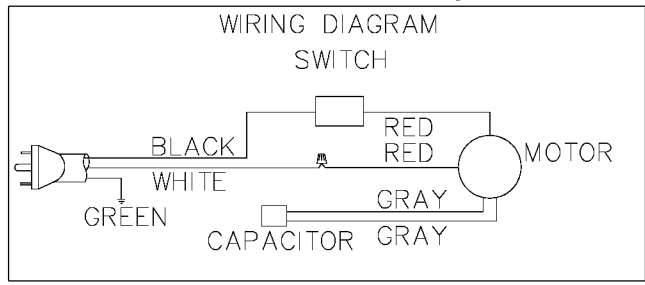

## Parts List for SS200 Type 1

Item Number	Part Number	Description	Qty Required
1	000000-00	No Longer Available	1
2	000000-00	No Longer Available	1
2	1348721	PUSH NUT	1
3	1341011	SCREW	2
4	000000-00	No Longer Available	1
5	000000-00	No Longer Available	1
6	000000-00	No Longer Available	1
7	1341011	SCREW	2
8	900206	BRACKET	1
9	900205	CLAMP ASSY.	1
10	1246098	CAP SCREW	1
11	488807-00	FLAT WASHER	1
12	1348690	HOLD DOWN FOOT	1
13	901218	BLOCK	1
14	1246102	FL. WASHER	1
15	1348692	ROD	1
16	1341439	BEARING	1
17	1343533	WASHER	1
18	1344933	SCREW	1
19	000000-00	No Longer Available	1
20	1348696	SCREW	1
21	1343533	WASHER	1
22	1341439	BEARING	1
23	1348699	BUSHING	1
24	000000-00	No Longer Available	1
25	000000-00	No Longer Available	1
26	1348698	CONNECTING ROD	1