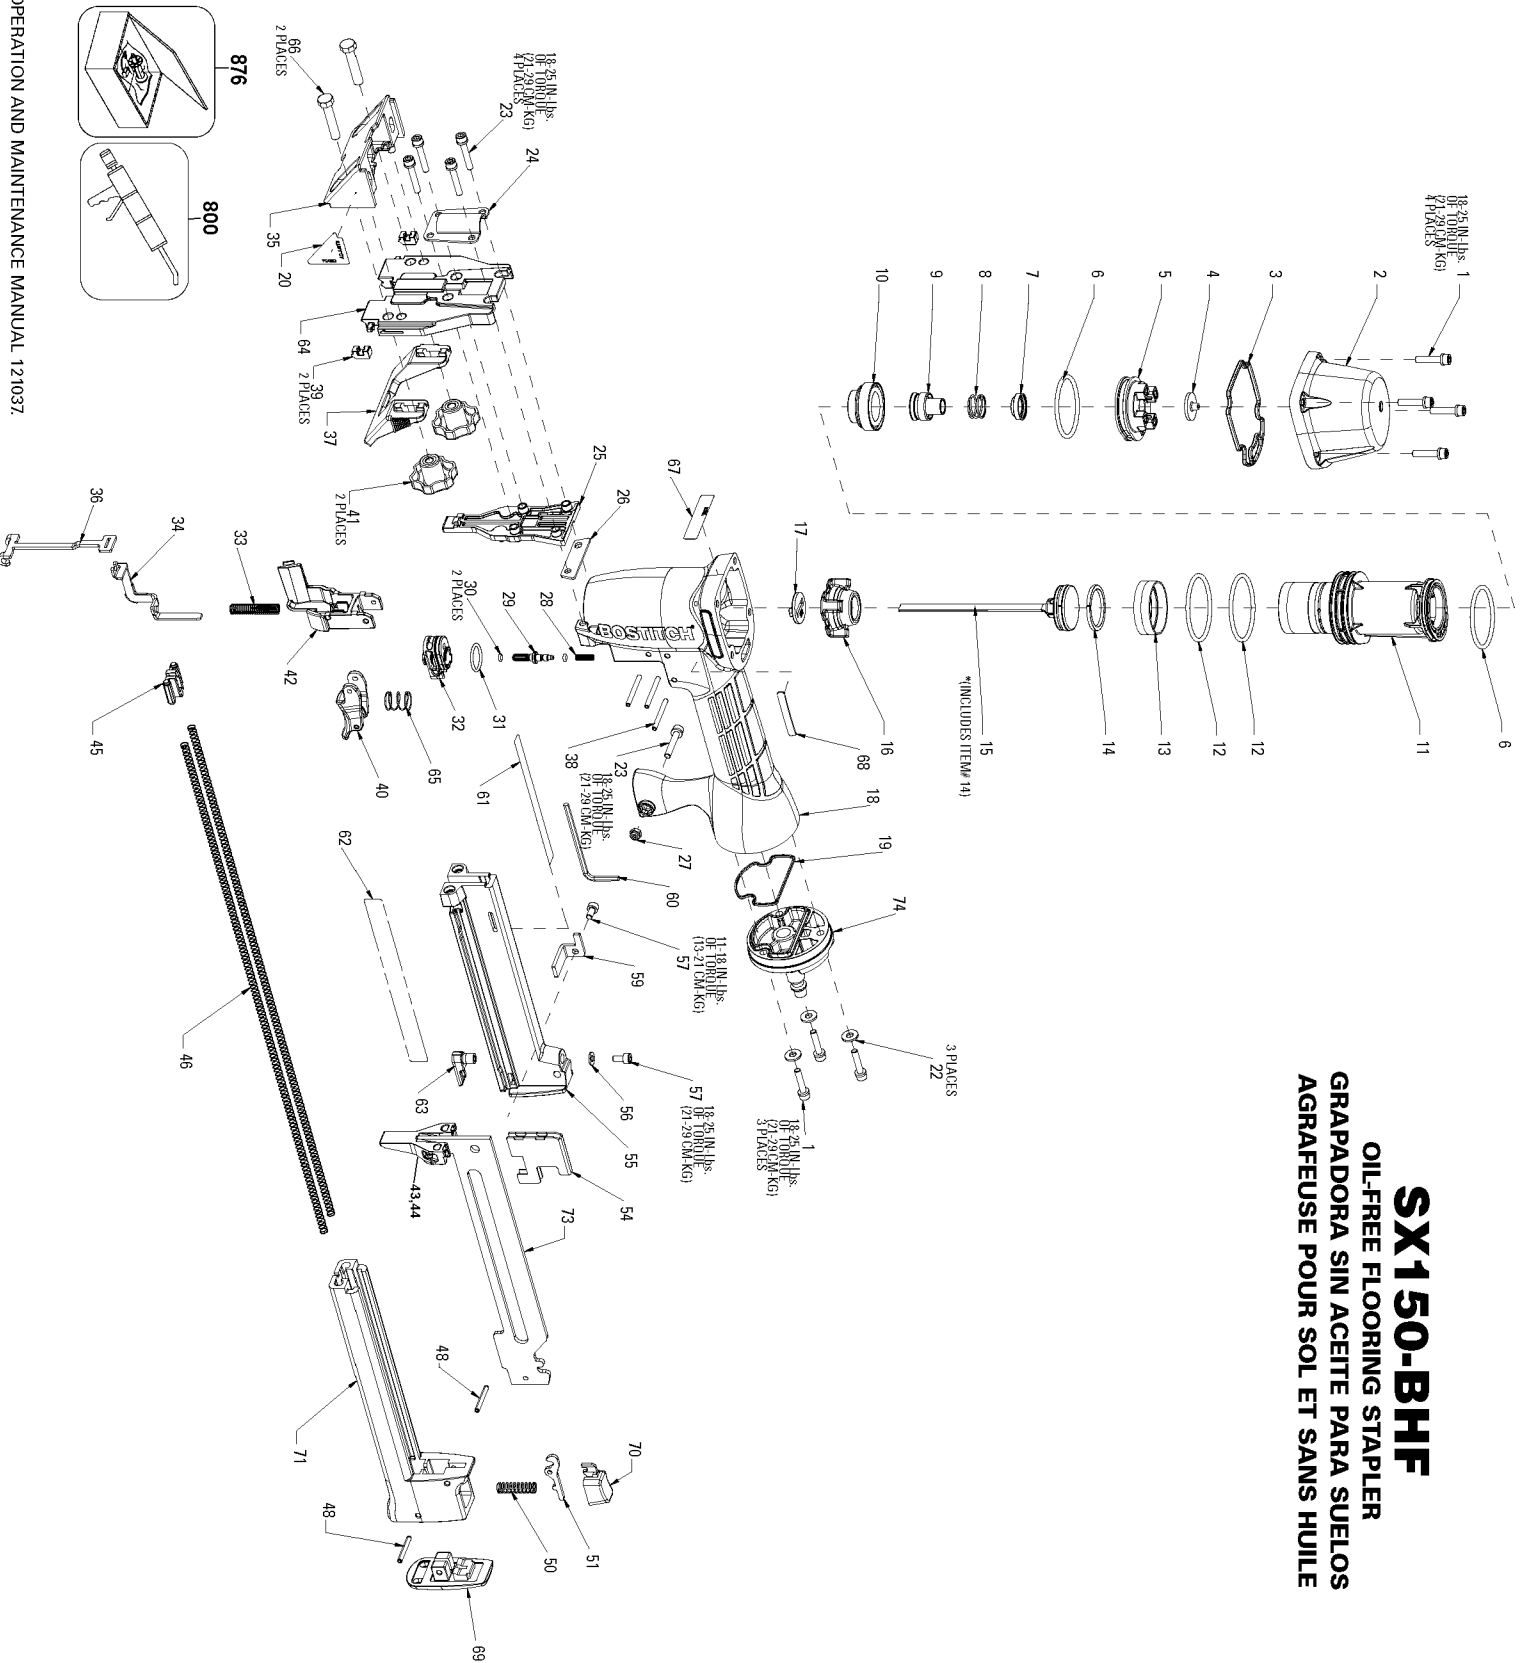

## Parts List for SX150-BHF Type 0

Item Number	Part Number	Description	Qty Required
1	121051	SCREW-SHCS-M4X0.70X2	7
2	120996	CAP-FRAME	1
3	113337	SEAL-FRAME/CAP	1
4	160186	SEAL-TOP	1
5	160187	HOLD DOWN-HEADVALVE	1
6	101058	O-RING-1.487X.103	2
7	120989	SEAL-INSERT	1
8	120991	SPRING-HEADVALVE	1
9	120032	INSERT-HEADVALVE	1
10	120027	DIAPHRAM-HEAD VALVE	1
11	120028	SLEEVE-BT200	1
12	RG161210	O-RING-1.612X.103 NB	2
13	120061	SEAL-CHECK	1
14	S32109	RING-PISTON	1
15	173904	ASSEMBLY-PISTON/DRIV	1
16	171415	BUMPER	1
17	121025	GUIDE-DRIVER	1
18	121004	FRAME-OVERMOLD	1
19	121035	SEAL-FRAME END CAP	1
22	PW8	WASHER-PWR-.188	3
23	121052	SCREW-SHCS-M4X0.70X2	5
24	158445	COVER-TRIP	1
25	121283	NOSE	1
26	121279	PLATE-DRIVER	1
27	MHE4070-100	ELASTIC STOP NUT-M4	1
28	N86115	COMPRESSION SPRING	1
29	121029	STEM-VALVE	1

## Parts List for SX150-BHF Type 0

Item Number	Part Number	Description	Qty Required
30	MRG002514	O-RING-.098X.055	2
31	850144	O-RING-.614X.070	1
32	121005	HOUSING-VALVE	1
33	121024	SPRING-TRIP	1
34	120022	TRIP-UPPER	1
35	152118	ANGLE BLOCK-GUIDE	1
36	158595	ARM-LOWER CONTACT	1
37	158443	FOOT-ADJUSTABLE	1
38	100298	PIN-SPIRAL M3X30	1
39	158447	INSERT-NOSE	2
40	SEQ4	KIT	1
41	117397	KNOB-M6X1.0	2
42	120020	GUIDE-ARM	1
43	160189	TIP-CORE	1
44	160190	PIN-COILED-HD-M4X20	1
45	158736	SHUTTLE-PUSHER	1
46	174359	SPRING-PUSHER	1
48	159968	PIN-COILED-HD-M3X25	2
50	113579	SPRING-LATCH	1
51	116933	LATCH	1
54	119481	PUSHER	1
55	175650	ASSEMBLY-MAGAZINE-SX	1
56	MPW4	WASHER-PWN-M4	1
57	MSC4070-8	SCREW-SHCS-M4X0.70X8	2
59	116941	STOP-CORE	1
60	121036	KEY-HEXAGON 3MM	1
61	121288	LABEL-FASTENER SPEC.	1