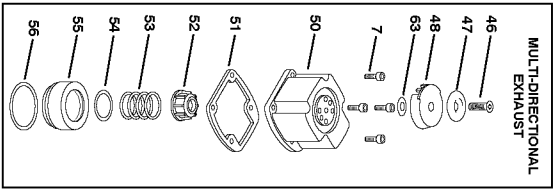

T40S4

PNEUMATIC STAPLER AGRAFEUSE PNEUMATIQUE ENGRAPADORA NEUMÁTICA

MULTI-DIRECTIONAL
EXHAUST