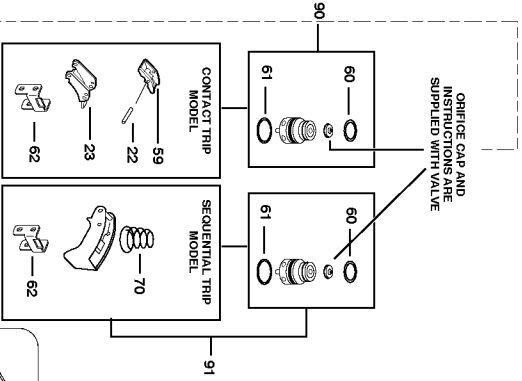

T40S4

PNEUMATIC STAPLER AGRAFEUSE PNEUMATIQUE ENGRAPADORA NEUMÁTICA

MULTI-DIRECTIONAL
EXHAUST

CARRIAGE GAP AND
VALVE SUPPLIED WITH VALVE

15 CONTACT
15.1 SEQUENTIAL

89 CONTACT
89.1 SEQUENTIAL

* Use Loctite #271 when installing.
Available in 0.5cc packet as part #851325

Parts List for T40S4 Type 0

Item Number	Part Number	Description	Qty Required
1	851547	O-RING-1.327X.138	1
2	000000-00	No Longer Available	1
3	N50085	BUMPER	1
4	000000-00	No Longer Available	1
5	851483-S	O-RING	1
6	000000-00	No Longer Available	1
7	MSC5080-20	SCREW-SOC HD. CAP M5	6
8	000000-00	No Longer Available	1
9	9042	PIN	2
10	MSC5080-25	SCREW-SHCS-M5X0.80X2	2
11	000000-00	No Longer Available	2
12	000000-00	No Longer Available	2
13	000000-00	No Longer Available	1
14	000000-00	No Longer Available	1
15	000000-00	No Longer Available	1
15	T40149	STOP	1
16	MSC4070-5	SCREW-SHCS-M4X0.70X5	1
17	MSC4070-10	SCREW-SHCS-M4X0.70X1	1
18	MSC5080-10	SCREW-SHCS-M5X0.80X1	2
19	MLW5	WASHER-HSLW M5	2
20	MSC4070-6	SCREW-SHCS-M4X0.70X6	2
21	000000-00	No Longer Available	1
22	MPD016012	PIN-DOWEL-.062X.459	1
23	100607	ASSEMBLY-TRIGGER	1
24	000000-00	No Longer Available	2
25	000000-00	No Longer Available	1
26	000000-00	No Longer Available	1