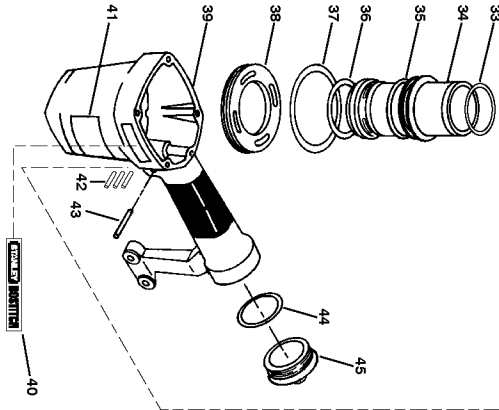

T40S4

PNEUMATIC STAPLER AGRAFEUSE PNEUMATIQUE ENGRAPADORA NEUMÁTICA

MULTI-DIRECTIONAL
EXHAUST

CARRIAGE GAP AND
VALVE SUPPLIED WITH VALVE

15 CONTACT
15.1 SEQUENTIAL

89 CONTACT
89.1 SEQUENTIAL

* Use Loctite #271 when installing.
Available in 0.5cc packet as part #851325

Parts List for T40S4 Type 0

Item Number	Part Number	Description	Qty Required
1	851547	O-RING-1.327X.138	1
2	000000-00	No Longer Available	1
3	N50085	BUMPER	1
4	000000-00	No Longer Available	1
5	851483-S	O-RING	1
6	000000-00	No Longer Available	1
7	MSC5080-20	SCREW-SOC HD. CAP M5	6
8	000000-00	No Longer Available	1
9	9042	PIN	2
10	MSC5080-25	SCREW-SHCS-M5X0.80X2	2
11	000000-00	No Longer Available	2
12	000000-00	No Longer Available	2
13	000000-00	No Longer Available	1
14	000000-00	No Longer Available	1
15	000000-00	No Longer Available	1
15	T40149	STOP	1
16	MSC4070-5	SCREW-SHCS-M4X0.70X5	1
17	MSC4070-10	SCREW-SHCS-M4X0.70X1	1
18	MSC5080-10	SCREW-SHCS-M5X0.80X1	2
19	MLW5	WASHER-HSLW M5	2
20	MSC4070-6	SCREW-SHCS-M4X0.70X6	2
21	000000-00	No Longer Available	1
22	MPD016012	PIN-DOWEL-.062X.459	1
23	100607	ASSEMBLY-TRIGGER	1
24	000000-00	No Longer Available	2
25	000000-00	No Longer Available	1
26	000000-00	No Longer Available	1