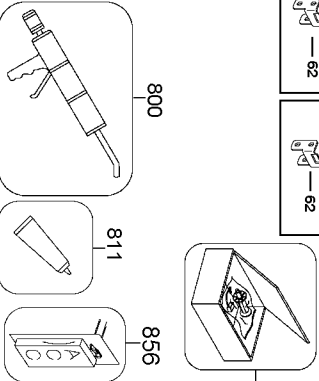

T40S4

PNEUMATIC STAPLER AGRAFEUSE PNEUMATIQUE ENGRAPADORA NEUMÁTICA

MULTI-DIRECTIONAL
EXHAUST

CARRIAGE GAP AND
VALVE SUPPLIED WITH VALVE

15 CONTACT
15.1 SEQUENTIAL

89 CONTACT
89.1 SEQUENTIAL

* Use Loctite #271 when installing.
Available in 0.5cc packet as part #851325

Parts List for T40S4 Type 0

Item Number	Part Number	Description	Qty Required
1	851547	O-RING-1.327X.138	1
2	000000-00	No Longer Available	1
3	N50085	BUMPER	1
4	000000-00	No Longer Available	1
5	851483-S	O-RING	1
6	000000-00	No Longer Available	1
7	MSC5080-20	SCREW-SOC HD. CAP M5	6
8	000000-00	No Longer Available	1
9	9042	PIN	2
10	MSC5080-25	SCREW-SHCS-M5X0.80X2	2
11	000000-00	No Longer Available	2
12	000000-00	No Longer Available	2
13	000000-00	No Longer Available	1
14	000000-00	No Longer Available	1
15	000000-00	No Longer Available	1
15	T40149	STOP	1
16	MSC4070-5	SCREW-SHCS-M4X0.70X5	1
17	MSC4070-10	SCREW-SHCS-M4X0.70X1	1
18	MSC5080-10	SCREW-SHCS-M5X0.80X1	2
19	MLW5	WASHER-HSLW M5	2
20	MSC4070-6	SCREW-SHCS-M4X0.70X6	2
21	000000-00	No Longer Available	1
22	MPD016012	PIN-DOWEL-.062X.459	1
23	100607	ASSEMBLY-TRIGGER	1
24	000000-00	No Longer Available	2
25	000000-00	No Longer Available	1
26	000000-00	No Longer Available	1