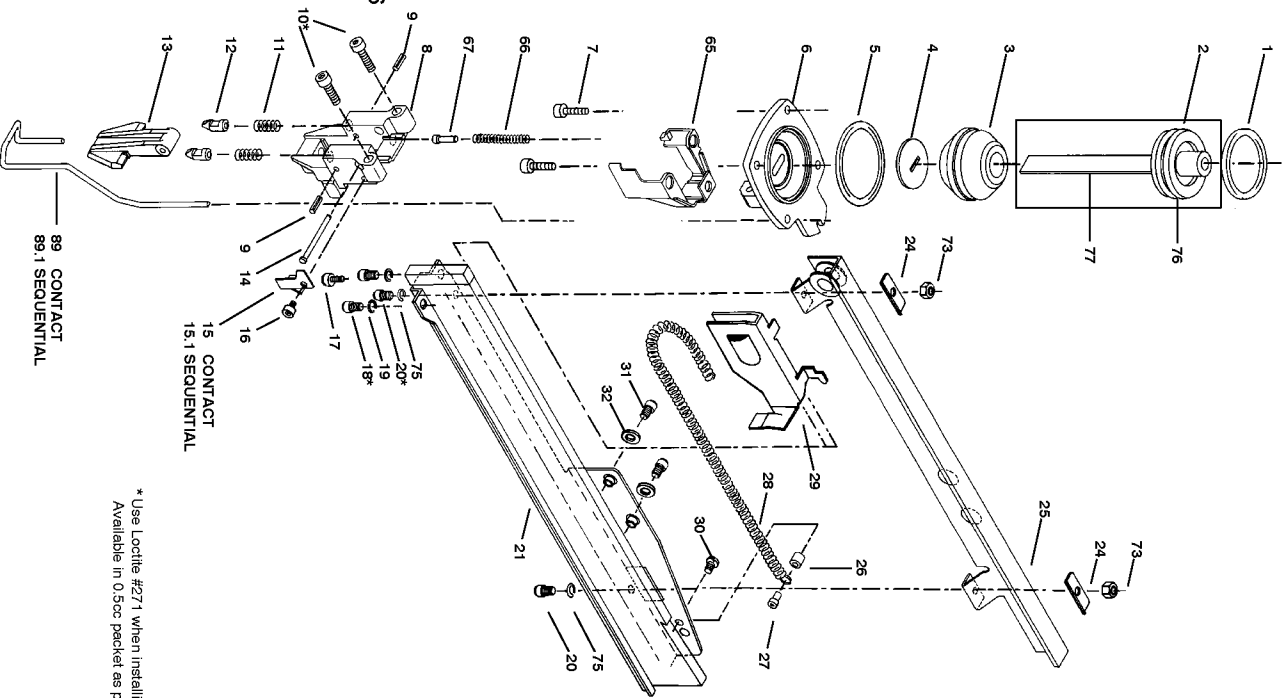

CARRIAGE GAP AND
VALVE SUPPLIED WITH VALVE