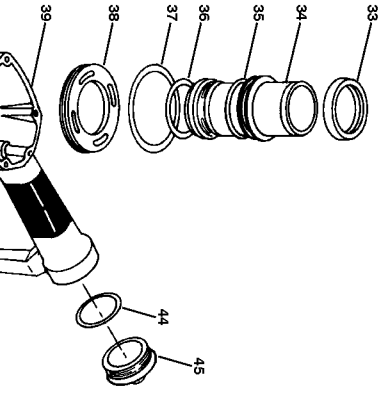

MULTI-DIRECTIONAL
EXHAUST

T40S5-LM
PNEUMATIC STAPLER
AGRAFEUSE PNEUMATIQUE
ENGRAPADORA NEUMÁTICA

ORIFICE CAP AND
INSTRUCTIONS SUPPLIED
WITH VALVE

* Use Loctite #271 when installing.
Available in 0.5cc packet as part #851325