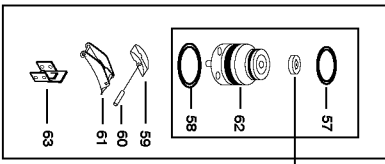

MULTI-DIRECTIONAL
EXHAUST

T40S5-LM
PNEUMATIC STAPLER
AGRAFEUSE PNEUMATIQUE
ENGRAPADORA NEUMÁTICA

ORIFICE CAP AND
INSTRUCTIONS SUPPLIED
WITH VALVE

* Use Loctite #271 when installing.
Available in 0.5cc packet as part #851325