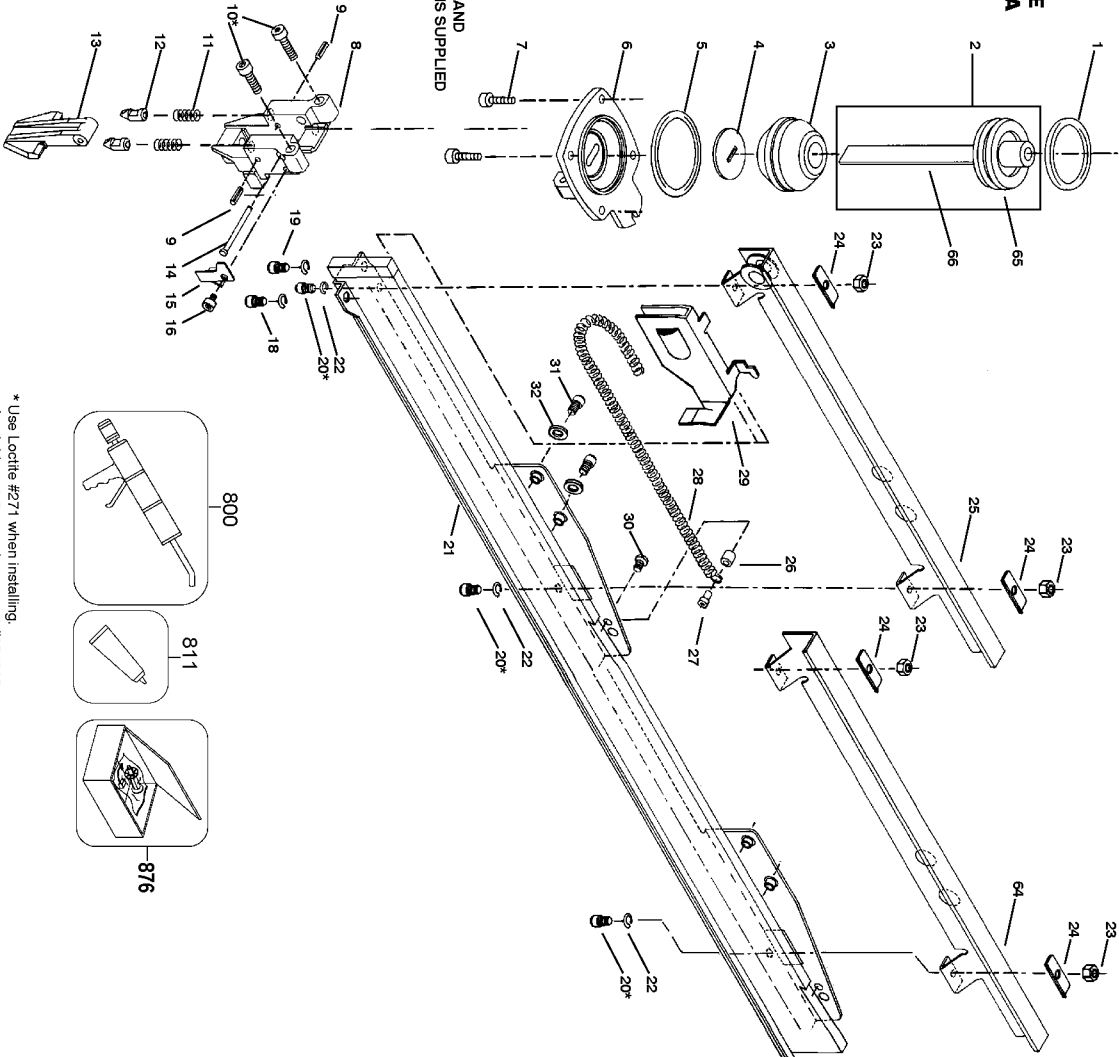

ORIFICE CAP AND
INSTRUCTIONS SUPPLIED
WITH VALVE