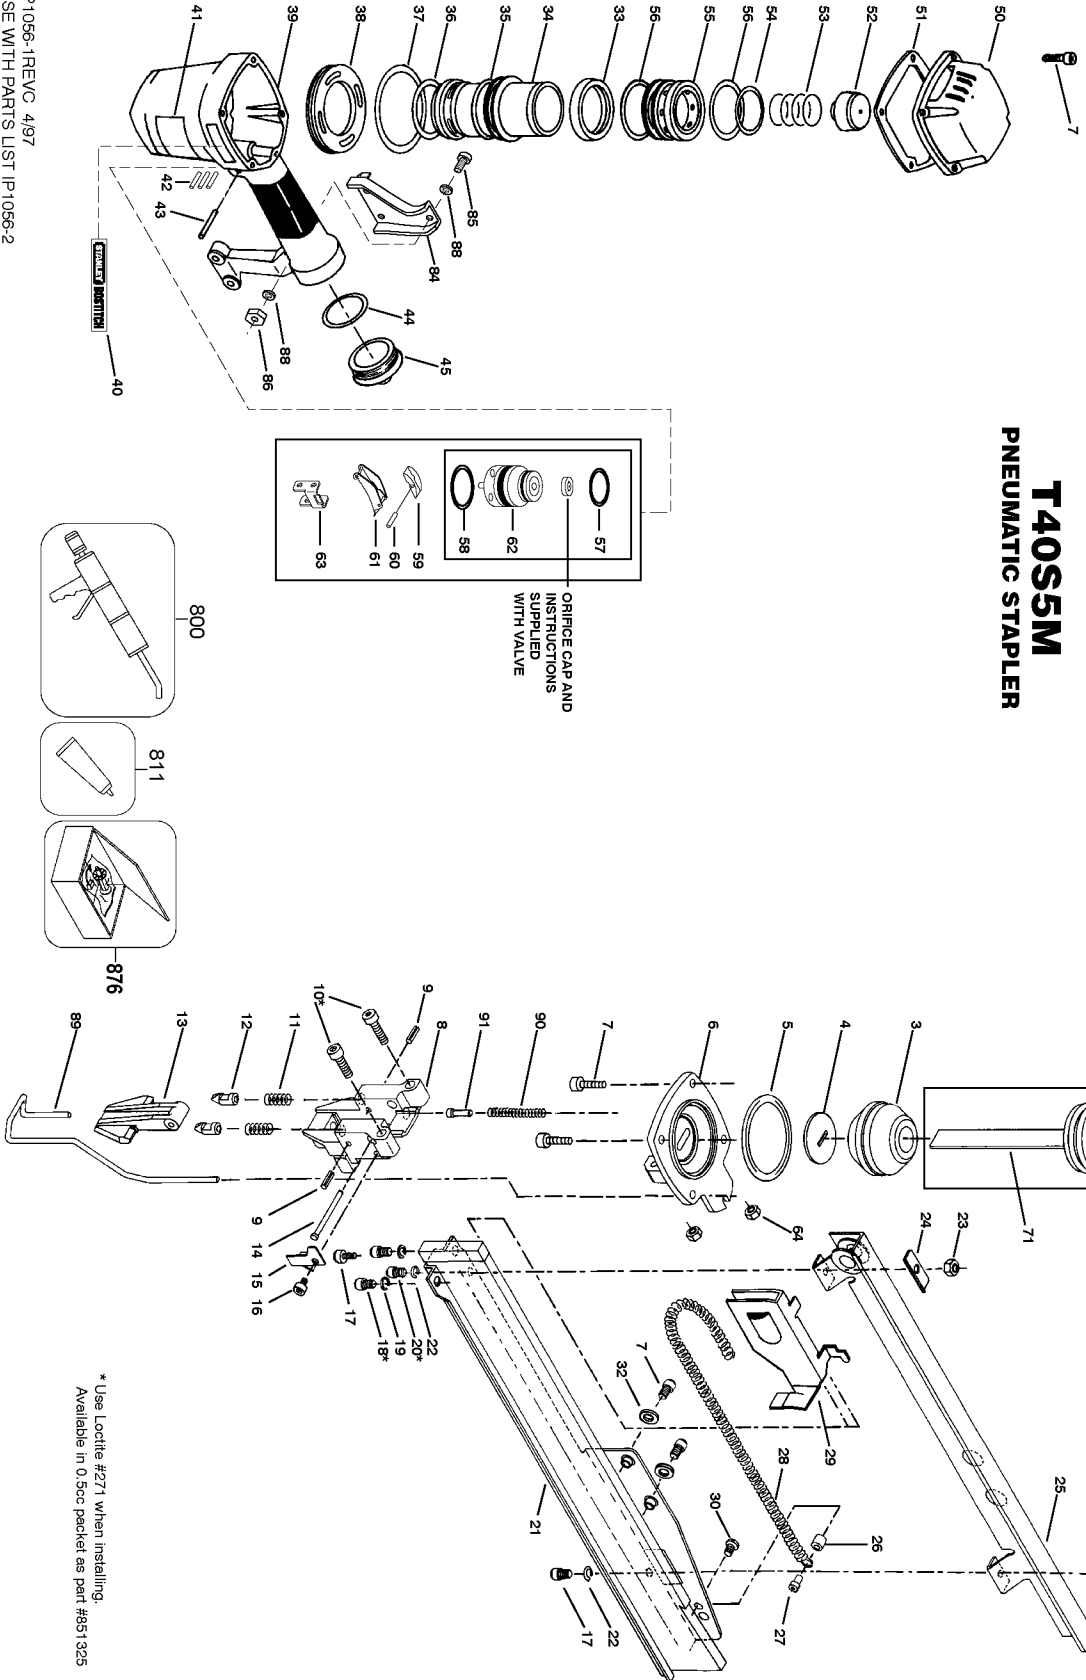

T40SSM PNEUMATIC STAPLER

ORIFICE CAP AND INSTRUCTIONS SUPPLIED WITH VALVE

- 57
- 62
- 58
- 59
- 60
- 61
- 63

Parts List for T40S5M Type 0

Item Number	Part Number	Description	Qty Required
1	851547	O-RING-1.327X.138	1
2	000000-00	No Longer Available	1
3	N50085	BUMPER	1
4	000000-00	No Longer Available	1
5	851483-S	O-RING	1
6	000000-00	No Longer Available	1
7	MSC5080-20	SCREW-SOC HD. CAP M5	10
8	000000-00	No Longer Available	1
9	9042	PIN	2
10	102755	SCREW-SHCS-M5X0.80X3	1
11	000000-00	No Longer Available	2
12	000000-00	No Longer Available	2
13	000000-00	No Longer Available	1
14	000000-00	No Longer Available	1
15	000000-00	No Longer Available	1
16	MSC4070-5	SCREW-SHCS-M4X0.70X5	1
17	MSC4070-10	SCREW-SHCS-M4X0.70X1	2
18	MSC5080-10	SCREW-SHCS-M5X0.80X1	3
19	MLW5	WASHER-HSLW M5	2
21	000000-00	No Longer Available	1
22	LW8	WASHER-#8 LOCK	2
23	MHE4070-100	ELASTIC STOP NUT-M4	2
24	000000-00	No Longer Available	2
25	000000-00	No Longer Available	1
26	000000-00	No Longer Available	1
27	000000-00	No Longer Available	1
28	000000-00	No Longer Available	1