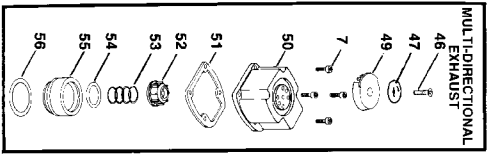

T40SX-LM PNEUMATIC STAPLER

* Use Loctite #271 when installing.
Available in 0.5cc packet as part #851325

Parts List for T40SX-LM Type 0

Item Number	Part Number	Description	Qty Required
1	851547	O-RING-1.327X.138	1
2	000000-00	No Longer Available	1
3	N50085	BUMPER	1
4	000000-00	No Longer Available	1
5	851483-S	O-RING	1
7	MSC5080-20	SCREW-SOC HD. CAP M5	8
8	000000-00	No Longer Available	1
10	MSC5080-25	SCREW-SHCS-M5X0.80X2	2
11	000000-00	No Longer Available	2
12	000000-00	No Longer Available	2
13	000000-00	No Longer Available	1
14	000000-00	No Longer Available	1
16	MSC4070-5	SCREW-SHCS-M4X0.70X5	1
18	MSC5080-10	SCREW-SHCS-M5X0.80X1	2
19	MLW5	WASHER-HSLW M5	2
20	MSC4070-6	SCREW-SHCS-M4X0.70X6	5
20	MSC4070-10	SCREW-SHCS-M4X0.70X1	1
22	LW8	WASHER-#8 LOCK	5
23	MHE4070-100	ELASTIC STOP NUT-M4	4
24	000000-00	No Longer Available	4
25	000000-00	No Longer Available	1
26	000000-00	No Longer Available	1
27	000000-00	No Longer Available	1
29	000000-00	No Longer Available	1
33	N70151	CYLINDER SEAL	1
34	000000-00	No Longer Available	1
35	N50034	CHECK SEAL	1