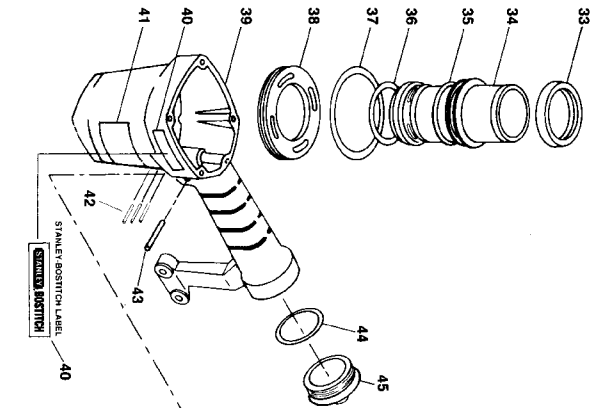

T40SX-LM PNEUMATIC STAPLER

* Use Loctite #271 when installing.
Available in 0.5cc packet as part #851325

Parts List for T40SX-LM Type 0

Item Number	Part Number	Description	Qty Required
1	851547	O-RING-1.327X.138	1
2	000000-00	No Longer Available	1
3	N50085	BUMPER	1
4	000000-00	No Longer Available	1
5	851483-S	O-RING	1
7	MSC5080-20	SCREW-SOC HD. CAP M5	8
8	000000-00	No Longer Available	1
10	MSC5080-25	SCREW-SHCS-M5X0.80X2	2
11	000000-00	No Longer Available	2
12	000000-00	No Longer Available	2
13	000000-00	No Longer Available	1
14	000000-00	No Longer Available	1
16	MSC4070-5	SCREW-SHCS-M4X0.70X5	1
18	MSC5080-10	SCREW-SHCS-M5X0.80X1	2
19	MLW5	WASHER-HSLW M5	2
20	MSC4070-6	SCREW-SHCS-M4X0.70X6	5
20	MSC4070-10	SCREW-SHCS-M4X0.70X1	1
22	LW8	WASHER-#8 LOCK	5
23	MHE4070-100	ELASTIC STOP NUT-M4	4
24	000000-00	No Longer Available	4
25	000000-00	No Longer Available	1
26	000000-00	No Longer Available	1
27	000000-00	No Longer Available	1
29	000000-00	No Longer Available	1
33	N70151	CYLINDER SEAL	1
34	000000-00	No Longer Available	1
35	N50034	CHECK SEAL	1