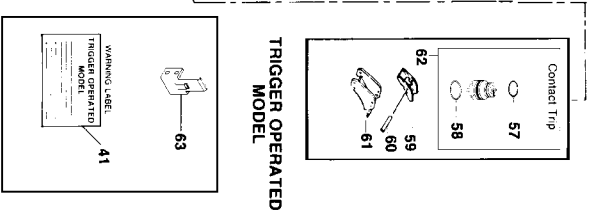

T40SX-LM PNEUMATIC STAPLER

* Use Loctite #271 when installing.
Available in 0.5cc packet as part #851325

Parts List for T40SX-LM Type 0

Item Number	Part Number	Description	Qty Required
1	851547	O-RING-1.327X.138	1
2	000000-00	No Longer Available	1
3	N50085	BUMPER	1
4	000000-00	No Longer Available	1
5	851483-S	O-RING	1
7	MSC5080-20	SCREW-SOC HD. CAP M5	8
8	000000-00	No Longer Available	1
10	MSC5080-25	SCREW-SHCS-M5X0.80X2	2
11	000000-00	No Longer Available	2
12	000000-00	No Longer Available	2
13	000000-00	No Longer Available	1
14	000000-00	No Longer Available	1
16	MSC4070-5	SCREW-SHCS-M4X0.70X5	1
18	MSC5080-10	SCREW-SHCS-M5X0.80X1	2
19	MLW5	WASHER-HSLW M5	2
20	MSC4070-6	SCREW-SHCS-M4X0.70X6	5
20	MSC4070-10	SCREW-SHCS-M4X0.70X1	1
22	LW8	WASHER-#8 LOCK	5
23	MHE4070-100	ELASTIC STOP NUT-M4	4
24	000000-00	No Longer Available	4
25	000000-00	No Longer Available	1
26	000000-00	No Longer Available	1
27	000000-00	No Longer Available	1
29	000000-00	No Longer Available	1
33	N70151	CYLINDER SEAL	1
34	000000-00	No Longer Available	1
35	N50034	CHECK SEAL	1