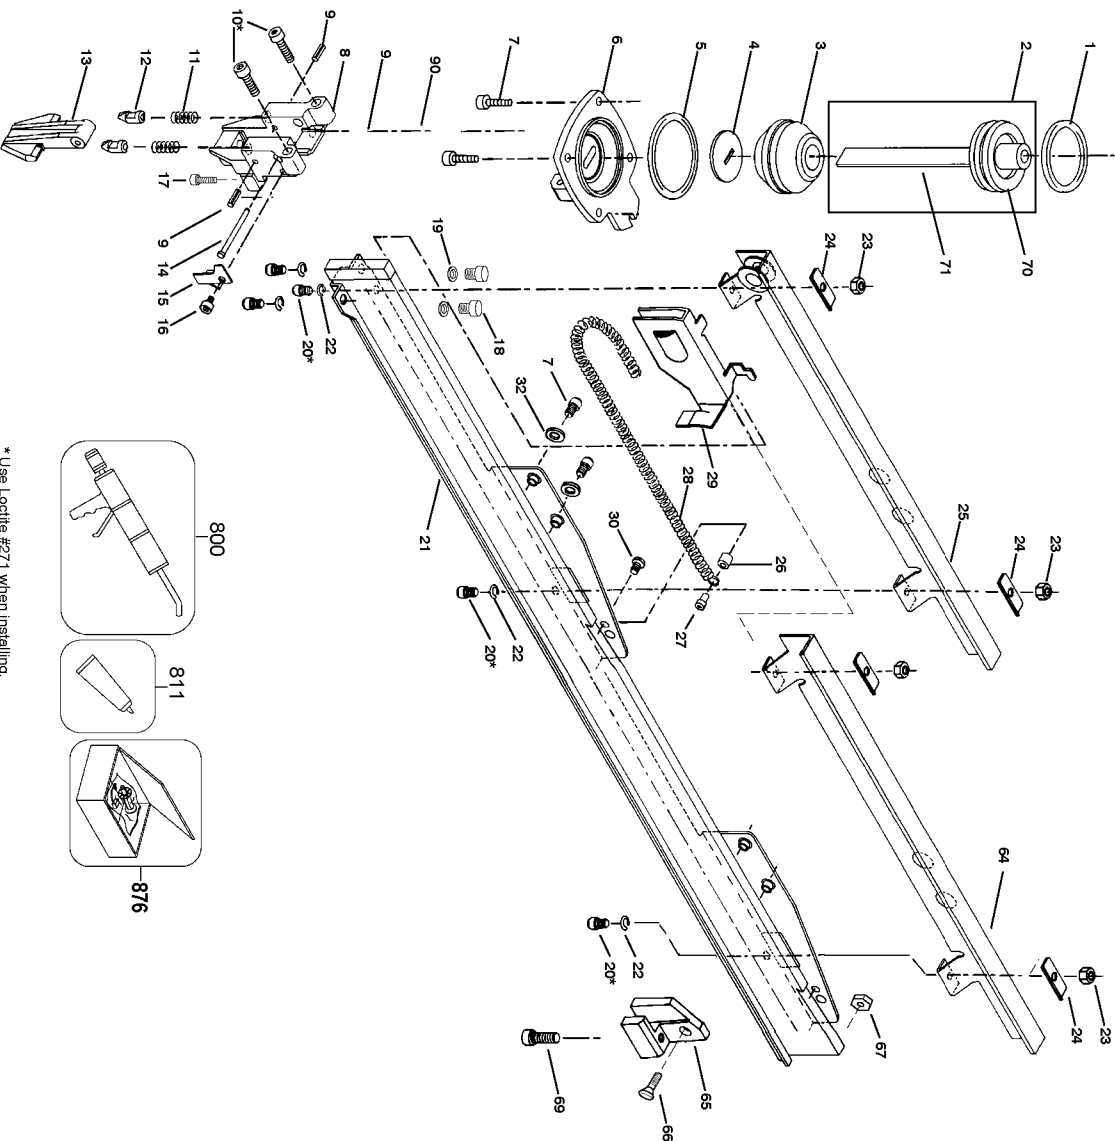

T40SX-LM PNEUMATIC STAPLER

* Use Loctite #271 when installing.
Available in 0.5cc packet as part #851325

Parts List for T40SX-LM Type 0

Item Number	Part Number	Description	Qty Required
1	851547	O-RING-1.327X.138	1
2	000000-00	No Longer Available	1
3	N50085	BUMPER	1
4	000000-00	No Longer Available	1
5	851483-S	O-RING	1
7	MSC5080-20	SCREW-SOC HD. CAP M5	8
8	000000-00	No Longer Available	1
10	MSC5080-25	SCREW-SHCS-M5X0.80X2	2
11	000000-00	No Longer Available	2
12	000000-00	No Longer Available	2
13	000000-00	No Longer Available	1
14	000000-00	No Longer Available	1
16	MSC4070-5	SCREW-SHCS-M4X0.70X5	1
18	MSC5080-10	SCREW-SHCS-M5X0.80X1	2
19	MLW5	WASHER-HSLW M5	2
20	MSC4070-6	SCREW-SHCS-M4X0.70X6	5
20	MSC4070-10	SCREW-SHCS-M4X0.70X1	1
22	LW8	WASHER-#8 LOCK	5
23	MHE4070-100	ELASTIC STOP NUT-M4	4
24	000000-00	No Longer Available	4
25	000000-00	No Longer Available	1
26	000000-00	No Longer Available	1
27	000000-00	No Longer Available	1
29	000000-00	No Longer Available	1
33	N70151	CYLINDER SEAL	1
34	000000-00	No Longer Available	1
35	N50034	CHECK SEAL	1