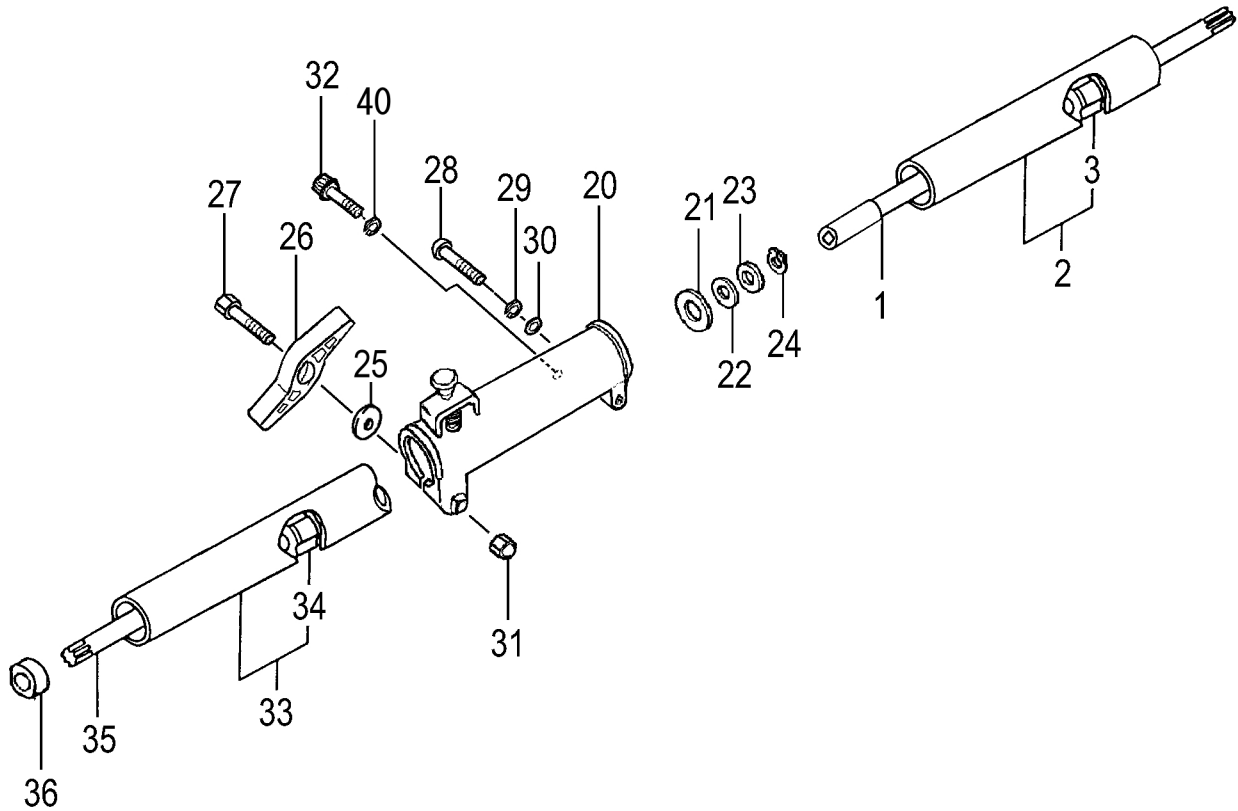

MUFFLER, CLUTCH & COVER • FIGURE 4

ITEM	PART NUMBER	DESCRIPTION	QTY	COMMENTS
4-1	0160750020	COVER,CYLINDER	1	
4-4	99463050164	BOLT,HEX,5X16,PS	2	
4-5	99051060653	BOLT,HEX,6x65	2	
4-6	99201060011	WASHER,6	2	
4-7	7060750080	MUFFLER	1	
4-8	7510725020	GASKET,MUFFLER	1	
4-10	7340725590	TAIL PIPE SET	1	
4-11	99436040081	SCREW,4X18WS	2	
4-13	7320725020	ARRESTER,SPARK	1	
4-16	1330750020	SHIELD,HEAT	1	
4-17	7380750020	COVER,MUFFLER	1	
4-24	99464040185	BOLT,HEX,4x18WS	2	
4-30	2570304520	PROTECTOR,SPARK PLUG	1	
4-31	35902103200	WASHER,CLUTCH,B	2	
4-32	29001620800	SHOE,CLUTCH	2	
4-33	3420630B200	SPRING,CLUTCH	1	
4-34	3480630A20	PLATE,CLUTCH	2	
4-35	3570075T200	BOLT,STEP	2	
4-36	99463050204	BOLT,HEX 5X20	3	
4-38	99205080030	WASHER,8	2	
4-39	99072045164	SCREW,TAPPING,4.5X16	1	

ITEM	PART NUMBER	DESCRIPTION	QTY	COMMENTS
5-0	7620304590	STARTER ASS'Y	1	
5-1	7720304580	BODY,STARTER	1	
5-2	7740304520	PULLEY,STARTER	1	
5-3	7790304520	SPRING,RECOIL	1	
5-4	7770304520	ARM,SWING	1	
5-5	8390304520	SCREW,SET	1	
5-6	7710304520	STAY,PULLEY	1	
5-7	7830304520	ROPE,STARTER	1	
5-8	7850304520	HANDLE,STARTER	1	
5-9	3153334020	NUT,SPECIAL 5MM	1	
5-22	7980304520	PULLEY,STARTER	1	
5-24	99464040185	BOLT,HEX,4x18WS	2	

ITEM	PART NUMBER	DESCRIPTION	QTY	COMMENTS
7-1	2890307080	DRUM, CLUTCH	1	
7-3	99350012002	RING, STOP, C-12 EX	1	
7-5	5990098021	CUSHION, RUBBER	1	
7-6	99051050163	BOLT, HEX, 5X16	1	
7-8	99461050254	BOLT, HEX HOLE, 5X25S	1	
7-11	1120304580	CASE, FAN	1	
7-15	3600099620	PIPE HOLDER	1	
7-26	99201050061	WASHER, 5	1	
7-27	3243735020	WASHER, GEAR CASE	1	
7-28	3610099020	FITTING, METAL	1	

ITEM	PART NUMBER	DESCRIPTION	QTY	COMMENTS
11-0	746451	HEAD, SEMI-AUTO, 5"	1	
11-2	3563383B20	ADAPTER, 10x1.25 LHF	1	
11-3	7863383020	BODY, CUTTING	1	
11-4	3153383020	NUT, SPECIAL	1	
11-5	7933383020	SPRING, REEL	1	
11-6	7873383020	REEL	1	
11-7	7893383020	CAP, BODY	1	
11-8	7883383020	EYELET	2	
11-10	99201120011	WASHER, 12	1	
11-30	81320000200	WRENCH, HEX, 4	1	
11-31	8262000080	SPANNER, COMBI, 17X19	1	