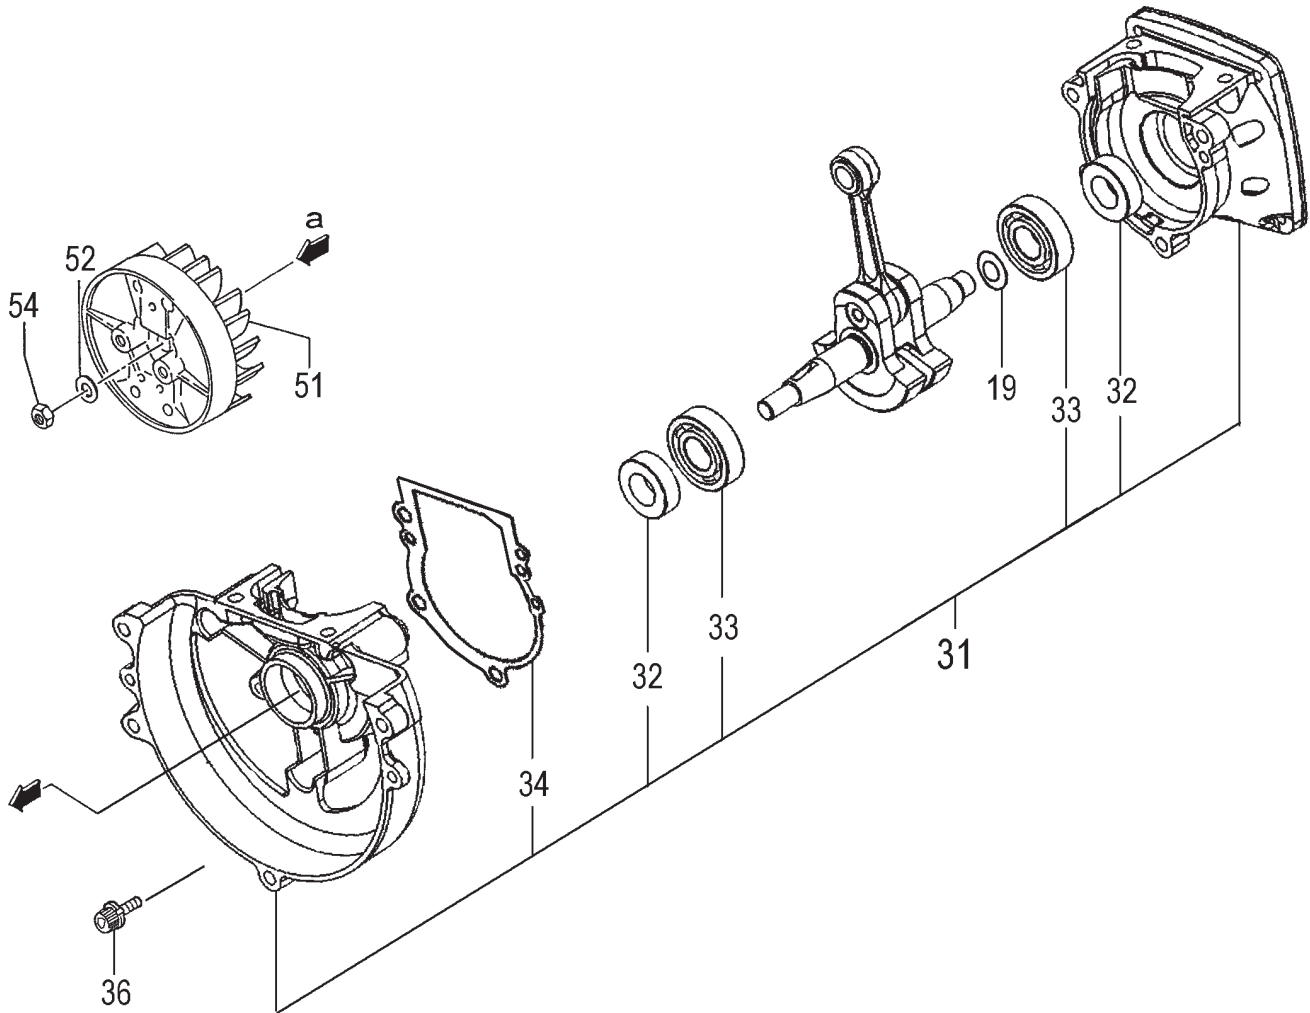

ISM, Inc. • 1028 4th Street SW • Auburn, WA 98001 • Phone: (253) 333-1200 • Fax: (253) 333-1212

www.tanaka-usa.com

custsvc@tanaka-ism.com

CYLINDER, PISTON, CRANKSHAFT, IGNITION • FIGURE 1

ITEM	PART NUMBER	DESCRIPTION	QTY	COMMENTS
1-1	1570168090	CAP, SPARK PLUG ASS'Y	1	
1-2	01802233200	PLUG, SPARK	1	
1-6	0010760090	CYLINDER SET	1	Includes gasket
1-7	99461050184	BOLT, HEX, 5X18, S	4	
1-9	0170735020	GASKET, CYLINDER	1	
1-11	0410160120	RING, PISTON	2	
1-12	0300750090	PISTON SET	1	Includes rings and circlips
1-13	03901620200	CIRCLIP, PISTON PIN	2	
1-14	0370704520	PIN, PISTON	1	
1-16	0460735082	CRANKSHAFT	1	
1-17	99962081225	BEARING, NEEDLE, F-810	1	
1-40	1780168080	CORD, STOP	1	
1-41	2740168080	CORD, EARTH	1	
1-46	99464040184	BOLT, HEX 4X18WS	2	
1-47	1820186A201	WASHER, SPECIAL	2	
1-50	1672101290	COIL, IGNITION	1	

ITEM	PART NUMBER	DESCRIPTION	QTY	COMMENTS
7-1	2890307080	DRUM, CLUTCH	1	
7-3	99350012002	RING, STOP, C-12 EX	1	
7-5	5990098021	CUSHION, RUBBER	1	
7-6	99051050163	BOLT, HEX, 5X16	1	
7-8	99461050254	BOLT, HEX HOLE, 5X25S	1	
7-11	1120304580	CASE, FAN	1	
7-15	3600099620	PIPE HOLDER	1	
7-26	99201050061	WASHER, 5	1	
7-27	3243735020	WASHER, GEAR CASE	1	
7-28	3610099020	FITTING, METAL	1	

ITEM	PART NUMBER	DESCRIPTION	QTY	COMMENTS
11-0	746451	HEAD, SEMI-AUTO, 5"	1	
11-2	3563383B20	ADAPTER, 10x1.25 LHF	1	
11-3	7863383020	BODY, CUTTING	1	
11-4	3153383020	NUT, SPECIAL	1	
11-5	7933383020	SPRING, REEL	1	
11-6	7873383020	REEL	1	
11-7	7893383020	CAP, BODY	1	
11-8	7883383020	EYELET	2	
11-10	99201120011	WASHER, 12	1	
11-30	81320000200	WRENCH, HEX, 4	1	
11-31	8262000080	SPANNER, COMBI, 17X19	1	