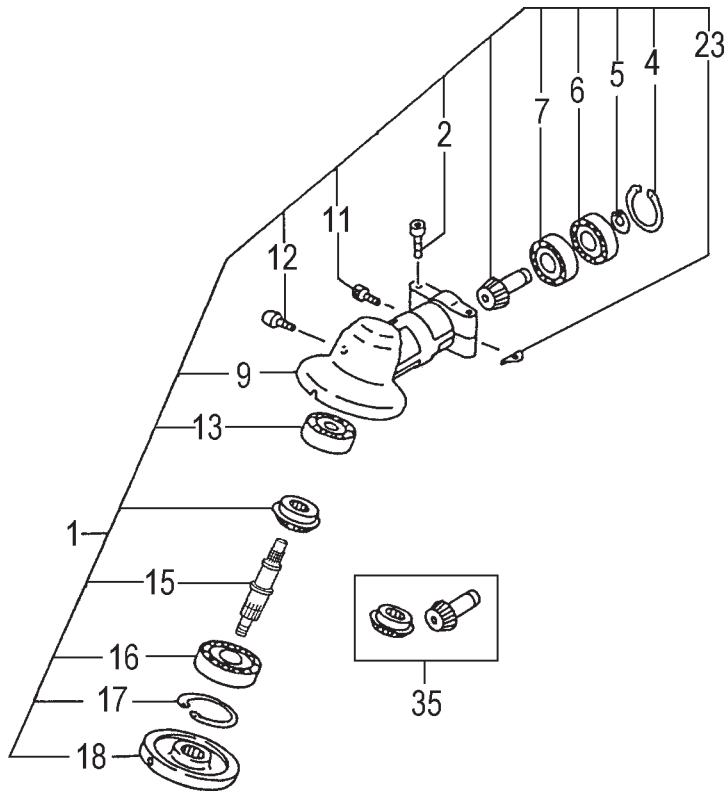

441-37587-00 Guard Kit

This guard kit is designed to fit all trimmers with 24 or 26 mm pipes. This guard is **NOT** approved for use with any metal blade.

ITEM	PART NUMBER	DESCRIPTION	QTY	COMMENTS
10-1	3003815991	GEAR CASE ASSY,24	1	
10-2	99461050254	BOLT,HEX HOLE,5X25S	2	
10-4	99351022002	RING,STOP,C22,IN	1	
10-5	99357010002	RING,STOP,OUTER 10	1	
10-6	99961690002	BEARING,BALL,#6900Z	1	
10-7	99961690000	BEARING,BALL,#6900	1	
10-9	3003815021	CASE,GEAR	1	
10-11	99461050124	BOLT,HEX,5X12S	1	
10-12	3163815020	BOLT,FITTING,M8	1	
10-13	99961609000	BEARING,BALL,#609	1	
10-15	3043815020	SHAFT,GEAR	1	
10-16	99961620103	BEARING,BALL #6201D	1	
10-17	99351032002	RING,STOP,C-32 IN	1	
10-18	3103815020	HOLDER,CUTTER	1	
10-23	3243815020	WASHER,GEAR CASE	1	
10-26	99481060254	SCREW,HEX HOLE 6X25	2	
10-28	4423741720	BRACKET,SAFETY GUARD	1	
10-29	4413758700	GUARD KIT	1	
10-30	4453815020	HOLDER,GUARD	1	
10-32	7973815020	LIMITER,LINE	1	
10-34	99317052002	SCREW,TAPPING,5x20	1	
10-35	3013815000	SET,GEAR PINION	1	
10-37	44437609900	SPACER,BRACKET	2	
10-38	99461050124	BOLT,HEX,5X12S	2	
10-40	99101060011	NUT,6	2	
10-41	99201060011	WASHER,6	2