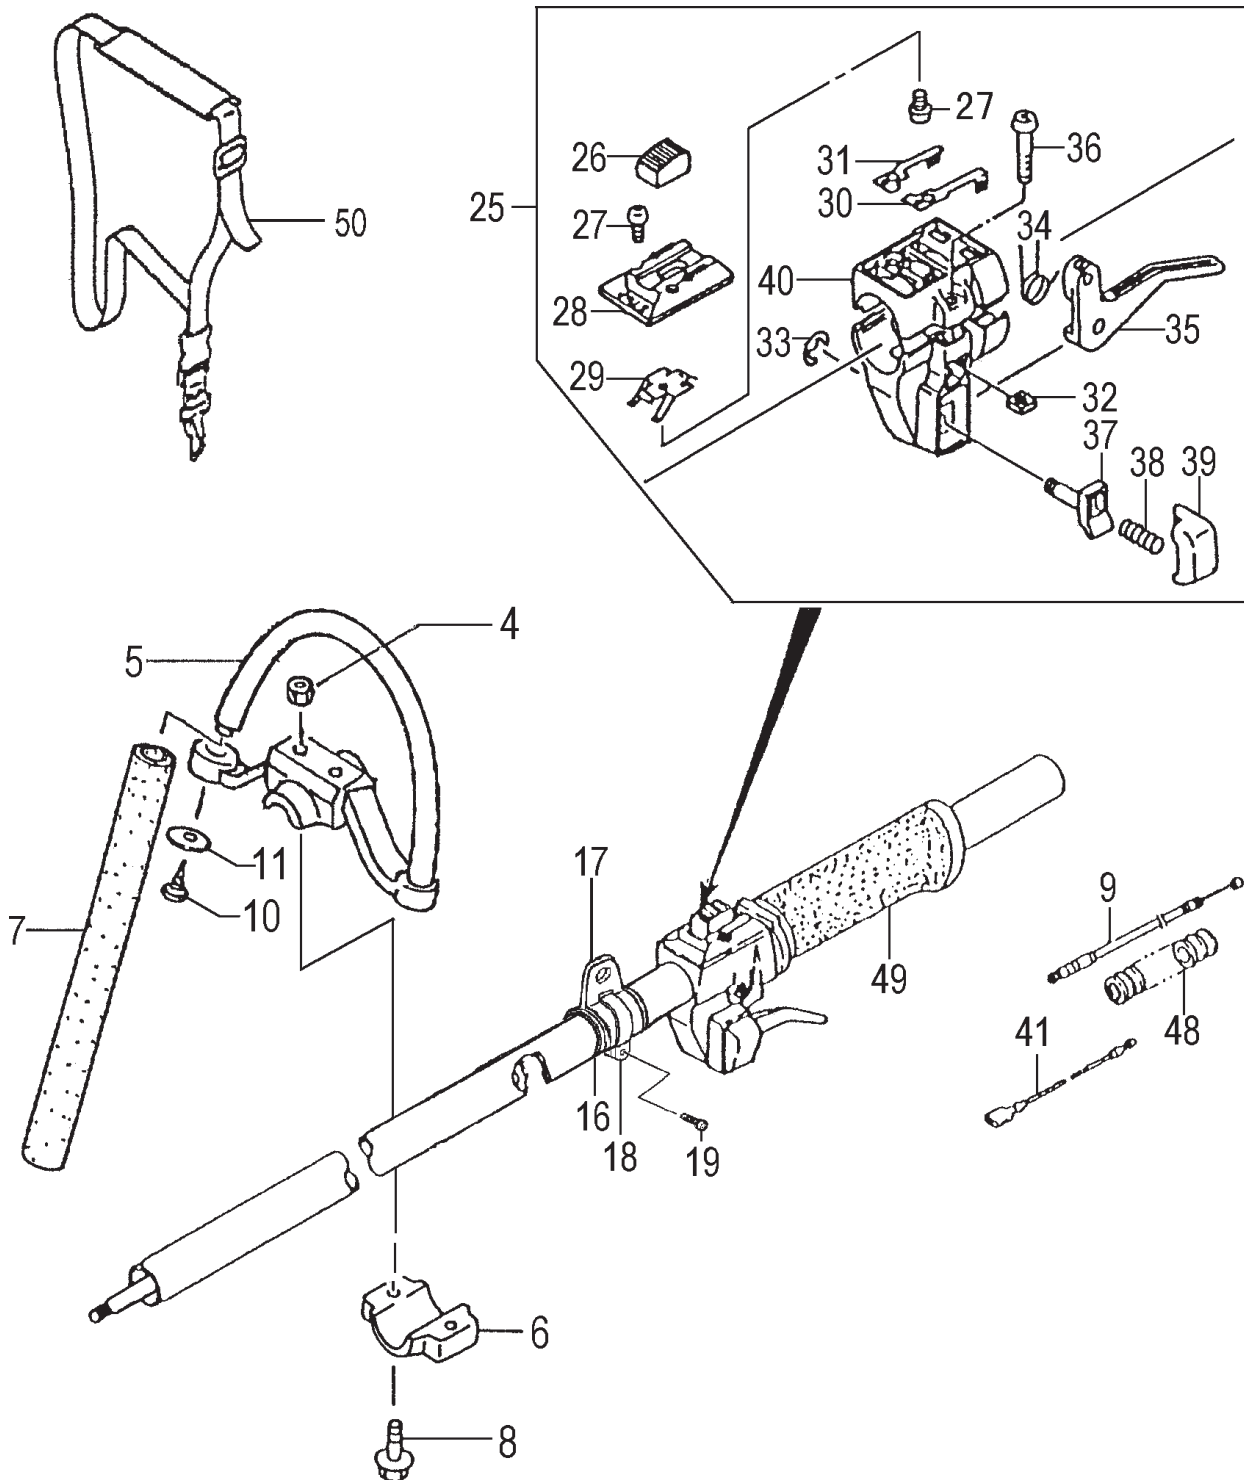

THROTTLE LEVER & FRONT HANDLE • FIGURE 9

ITEM	PART NUMBER	DESCRIPTION	QTY	COMMENTS
9-4	99101060041	NUT,6	2	
9-5	5003728620	HANDLE	1	
9-6	50637300200	BRACKET,HANDLE,A	1	
9-7	5033738E20	GRIP,HANDLE	1	
9-8	99423060432	BOLT,6X43	2	
9-9	8853739480	WIRE,THROTTLE	1	
9-10	99311052012	SCREW,TAPPING 5X20	1	
9-11	36832350200	WASHER,BRAKE SHAFT	1	
9-16	3343836020	COLLAR,HANGER	1	
9-17	3353836080	HANGER	1	
9-18	3373836080	HANGER BRACKET	1	
9-19	99416050252	SCREW,5X25WS	1	
9-25	8703728690	LEVER,THROTTLE ASS'Y	1	
9-26	1623710120	SWITCH,STOP	1	
9-27	99342030081	SCREW,TAPPING,3X8	3	
9-28	25937101200	BASE,STOP SWITCH	1	
9-29	26237101200	SPRING,STOP SWITCH	1	
9-30	17737101200	TERMINAL,EARTH B	1	
9-31	17637101200	TERMINAL,EARTH A	1	
9-32	3153334020	NUT,SPECIAL 5MM	2	
9-33	99355060001	RING,STOP,6	1	
9-34	83237101200	SPRING,RETURN	1	
9-35	88037101200	LEVER,THROTTLE	1	
9-36	99431050201	SCREW,5X20	2	
9-37	85337101200	SHAFT,LOCK BUTTON	1	
9-38	95837101200	SPRING,LOCK,BUTTON	1	
9-39	95637101200	BUTTON,LOCK	1	
9-40	2603331720	BODY,STOP BUTTON,B	1	
9-41	1783739480	CORD,STOP 430mm	2	
9-48	1640701901	TUBE,PROTECTION 7x190	1	
9-49	50437300200	GRIP,SHAFT	1	
9-50	746191	STRAP,SHOULDER,SINGLE	1