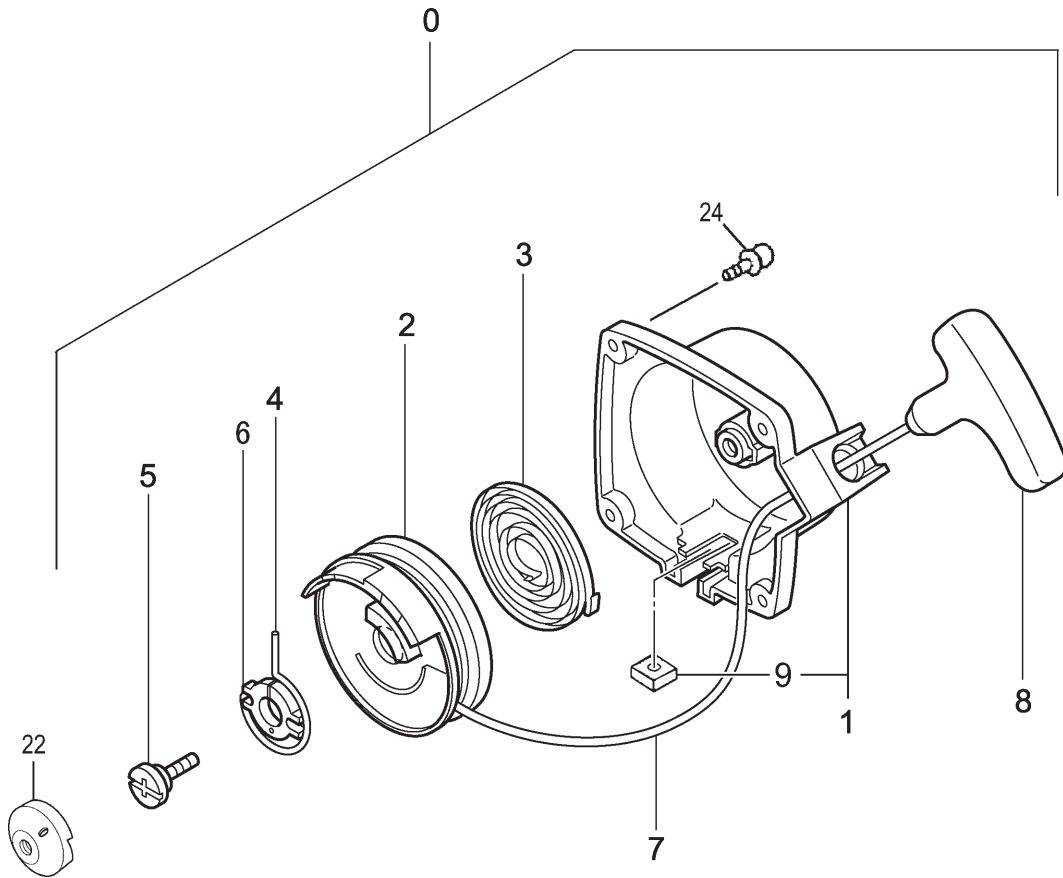

MUFFLER, CLUTCH & COVER • FIGURE 4

ITEM	PART NUMBER	DESCRIPTION	QTY	COMMENTS
4-1	0160750020	COVER,CYLINDER	1	
4-4	99463050164	BOLT,HEX,5X16,PS	2	
4-5	99051060653	BOLT,HEX,6x65	2	
4-6	99201060011	WASHER,6	2	
4-7	7060750080	MUFFLER	1	
4-8	7510725020	GASKET,MUFFLER	1	
4-10	7340725590	TAIL PIPE SET	1	
4-11	99436040081	SCREW,4X18WS	2	
4-13	7320725020	ARRESTER,SPARK	1	
4-16	1330750020	SHIELD,HEAT	1	
4-17	7380750020	COVER,MUFFLER	1	
4-24	99464040185	BOLT,HEX,4x18WS	2	
4-30	2570304520	PROTECTOR,SPARK PLUG	1	
4-31	35902103200	WASHER,CLUTCH,B	2	
4-32	29001620800	SHOE,CLUTCH	2	
4-33	3420630B200	SPRING,CLUTCH	1	
4-34	3480630A20	PLATE,CLUTCH	2	
4-35	3570075T200	BOLT,STEP	2	
4-36	99463050204	BOLT,HEX 5X20	3	
4-38	99205080030	WASHER,8	2	
4-39	99072045164	SCREW,TAPPING,4.5X16	1	

ITEM	PART NUMBER	DESCRIPTION	QTY	COMMENTS
5-0	7620304590	STARTER ASS'Y	1	
5-1	7720304580	BODY,STARTER	1	
5-2	7740304520	PULLEY,STARTER	1	
5-3	7790304520	SPRING,RECOIL	1	
5-4	7770304520	ARM,SWING	1	
5-5	8390304520	SCREW,SET	1	
5-6	7710304520	STAY,PULLEY	1	
5-7	7830304520	ROPE,STARTER	1	
5-8	7850304520	HANDLE,STARTER	1	
5-9	3153334020	NUT,SPECIAL 5MM	1	
5-22	7980304520	PULLEY,STARTER	1	
5-24	99464040185	BOLT,HEX,4x18WS	2	

ITEM	PART NUMBER	DESCRIPTION	QTY	COMMENTS
7-1	2890307080	DRUM, CLUTCH	1	
7-3	99350012002	RING, STOP, C-12 EX	1	
7-5	5990098021	CUSHION, RUBBER	1	
7-6	99051050163	BOLT, HEX, 5X16	1	
7-8	99461050254	BOLT, HEX HOLE, 5X25S	1	
7-11	1120304580	CASE, FAN	1	
7-15	3600099620	PIPE HOLDER	1	
7-26	99201050061	WASHER, 5	1	
7-27	3243735020	WASHER, GEAR CASE	1	
7-28	3610099020	FITTING, METAL	1	