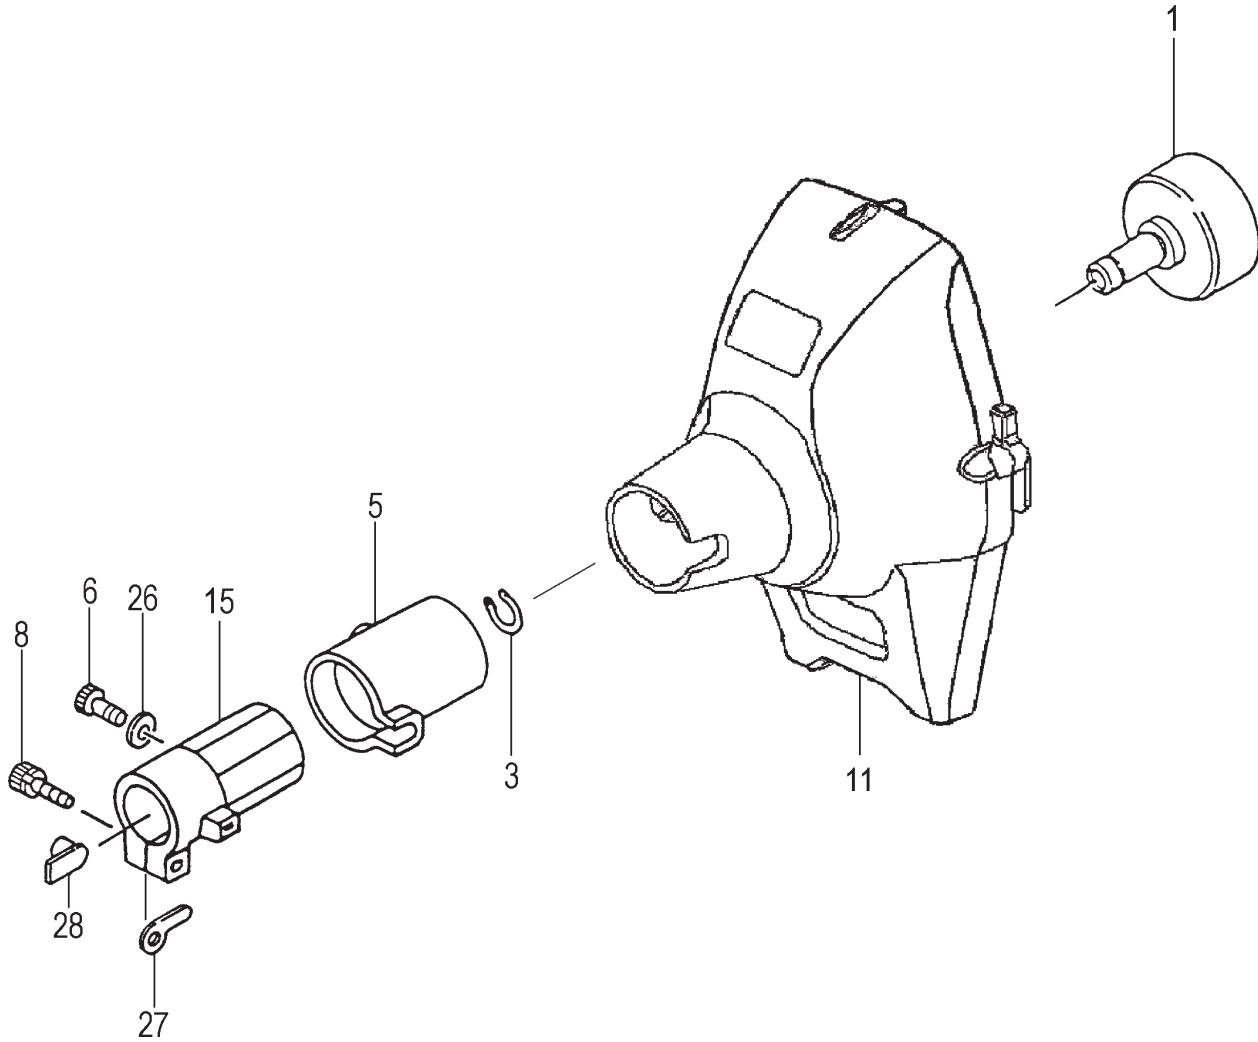

MUFFLER, CLUTCH & COVER • FIGURE 4

ITEM	PART NUMBER	DESCRIPTION	QTY	COMMENTS
4-1	0160750020	COVER,CYLINDER	1	
4-4	99463050164	BOLT,HEX,5X16,PS	2	
4-5	99051060653	BOLT,HEX,6x65	2	
4-6	99201060011	WASHER,6	2	
4-7	7060750080	MUFFLER	1	
4-8	7510725020	GASKET,MUFFLER	1	
4-10	7340725590	TAIL PIPE SET	1	
4-11	99436040081	SCREW,4X18WS	2	
4-13	7320725020	ARRESTER,SPARK	1	
4-16	1330750020	SHIELD,HEAT	1	
4-17	7380750020	COVER,MUFFLER	1	
4-24	99464040185	BOLT,HEX,4x18WS	2	
4-30	2570304520	PROTECTOR,SPARK PLUG	1	
4-31	35902103200	WASHER,CLUTCH,B	2	
4-32	29001620800	SHOE,CLUTCH	2	
4-33	3420630B200	SPRING,CLUTCH	1	
4-34	3480630A20	PLATE,CLUTCH	2	
4-35	3570075T200	BOLT,STEP	2	
4-36	99463050204	BOLT,HEX 5X20	3	
4-38	99205080030	WASHER,8	2	
4-39	99072045164	SCREW,TAPPING,4.5X16	1	

ITEM	PART NUMBER	DESCRIPTION	QTY	COMMENTS
5-0	7620304590	STARTER ASS'Y	1	
5-1	7720304580	BODY,STARTER	1	
5-2	7740304520	PULLEY,STARTER	1	
5-3	7790304520	SPRING,RECOIL	1	
5-4	7770304520	ARM,SWING	1	
5-5	8390304520	SCREW,SET	1	
5-6	7710304520	STAY,PULLEY	1	
5-7	7830304520	ROPE,STARTER	1	
5-8	7850304520	HANDLE,STARTER	1	
5-9	3153334020	NUT,SPECIAL 5MM	1	
5-22	7980304520	PULLEY,STARTER	1	
5-24	99464040185	BOLT,HEX,4x18WS	2	

ITEM	PART NUMBER	DESCRIPTION	QTY	COMMENTS
7-1	2890307080	DRUM, CLUTCH	1	
7-3	99350012002	RING, STOP, C-12 EX	1	
7-5	5990098021	CUSHION, RUBBER	1	
7-6	99051050163	BOLT, HEX, 5X16	1	
7-8	99461050254	BOLT, HEX HOLE, 5X25S	1	
7-11	1120304580	CASE, FAN	1	
7-15	3600099620	PIPE HOLDER	1	
7-26	99201050061	WASHER, 5	1	
7-27	3243735020	WASHER, GEAR CASE	1	
7-28	3610099020	FITTING, METAL	1	

ITEM	PART NUMBER	DESCRIPTION	QTY	COMMENTS
11-0	746451	HEAD, SEMI-AUTO, 5"	1	
11-2	3563383B20	ADAPTER, 10x1.25 LHF	1	
11-3	7863383020	BODY, CUTTING	1	
11-4	3153383020	NUT, SPECIAL	1	
11-5	7933383020	SPRING, REEL	1	
11-6	7873383020	REEL	1	
11-7	7893383020	CAP, BODY	1	
11-8	7883383020	EYELET	2	
11-10	99201120011	WASHER, 12	1	
11-30	81320000200	WRENCH, HEX, 4	1	
11-31	8262000080	SPANNER, COMBI, 17X19	1	