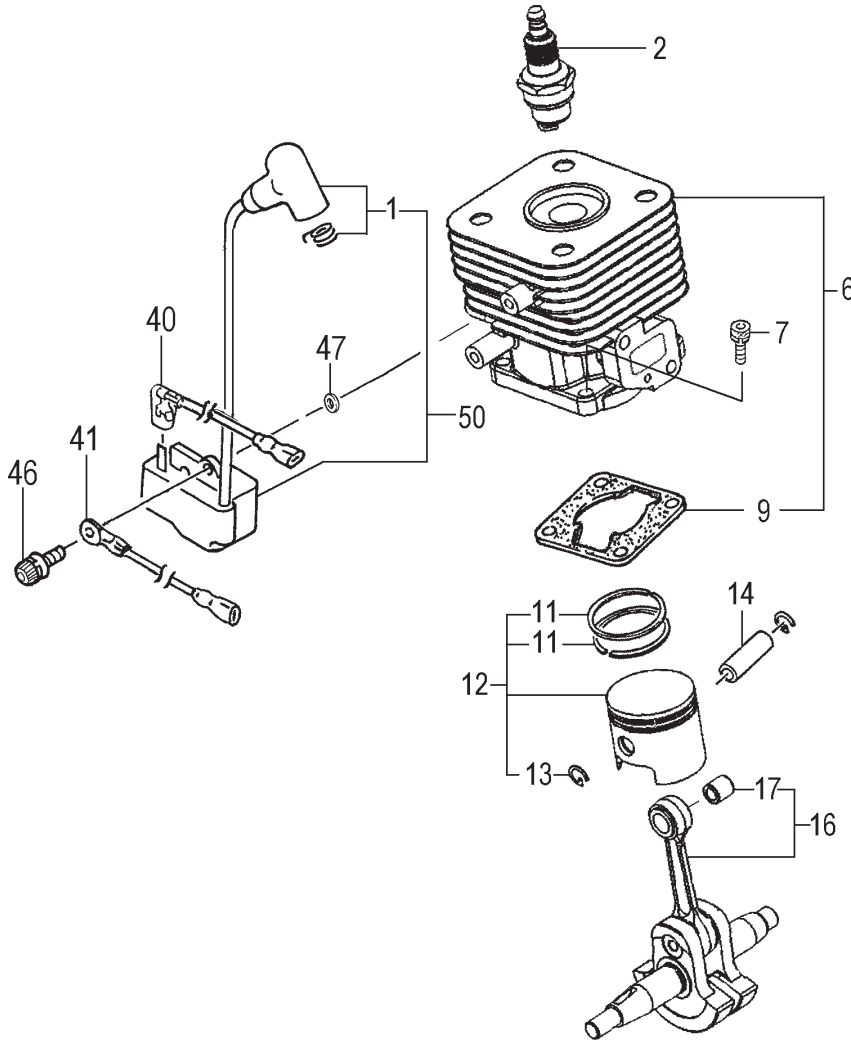

ISM, Inc. • 1028 4th Street SW • Auburn, WA 98001 • Phone: (253) 333-1200 • Fax: (253) 333-1212

www.tanaka-usa.com

custsvc@tanaka-ism.com

CYLINDER, PISTON, CRANKSHAFT, IGNITION • FIGURE 1

ITEM	PART NUMBER	DESCRIPTION	QTY	COMMENTS
1-1	1570168090	CAP, SPARK PLUG ASS'Y	1	
1-2	01802233200	PLUG, SPARK	1	
1-6	0010760090	CYLINDER SET	1	Includes gasket
1-7	99461050184	BOLT, HEX, 5X18, S	4	
1-9	0170735020	GASKET, CYLINDER	1	
1-11	0410160120	RING, PISTON	2	
1-12	0300750090	PISTON SET	1	Includes rings and circlips
1-13	03901620200	CIRCLIP, PISTON PIN	2	
1-14	0370704520	PIN, PISTON	1	
1-16	0460735082	CRANKSHAFT	1	
1-17	99962081225	BEARING, NEEDLE, F-810	1	
1-40	1780168080	CORD, STOP	1	
1-41	2740168080	CORD, EARTH	1	
1-46	99464040184	BOLT, HEX 4X18WS	2	
1-47	1820186A201	WASHER, SPECIAL	2	
1-50	1672101290	COIL, IGNITION	1	

ITEM	PART NUMBER	DESCRIPTION	QTY	COMMENTS
5-0	7620304590	STARTER ASS'Y	1	
5-1	7720304580	BODY,STARTER	1	
5-2	7740304520	PULLEY,STARTER	1	
5-3	7790304520	SPRING,RECOIL	1	
5-4	7770304520	ARM,SWING	1	
5-5	8390304520	SCREW,SET	1	
5-6	7710304520	STAY,PULLEY	1	
5-7	7830304520	ROPE,STARTER	1	
5-8	7850304520	HANDLE,STARTER	1	
5-9	3153334020	NUT,SPECIAL 5MM	1	
5-22	7980304520	PULLEY,STARTER	1	
5-24	99464040185	BOLT,HEX,4x18WS	2	

ITEM	PART NUMBER	DESCRIPTION	QTY	COMMENTS
7-1	2890307080	DRUM, CLUTCH	1	
7-3	99350012002	RING, STOP, C-12 EX	1	
7-5	5990098021	CUSHION, RUBBER	1	
7-6	99051050163	BOLT, HEX, 5X16	1	
7-8	99461050254	BOLT, HEX HOLE, 5X25S	1	
7-11	1120304580	CASE, FAN	1	
7-15	3600099620	PIPE HOLDER	1	
7-26	99201050061	WASHER, 5	1	
7-27	3243735020	WASHER, GEAR CASE	1	
7-28	3610099020	FITTING, METAL	1	