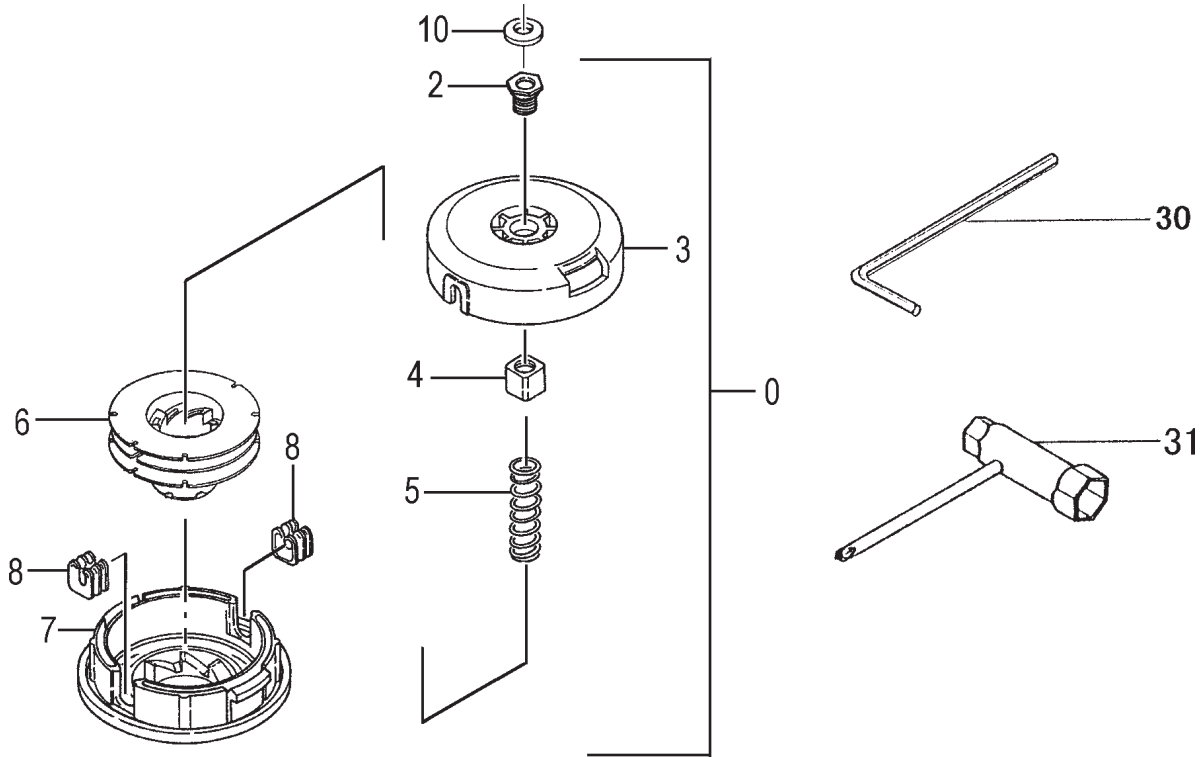

ITEM	PART NUMBER	DESCRIPTION	QTY	COMMENTS
7-1	2890307080	DRUM, CLUTCH	1	
7-3	99350012002	RING, STOP, C-12 EX	1	
7-5	5990098021	CUSHION, RUBBER	1	
7-6	99051050163	BOLT, HEX, 5X16	1	
7-8	99461050254	BOLT, HEX HOLE, 5X25S	1	
7-11	1120304580	CASE, FAN	1	
7-15	3600099620	PIPE HOLDER	1	
7-26	99201050061	WASHER, 5	1	
7-27	3243735020	WASHER, GEAR CASE	1	
7-28	3610099020	FITTING, METAL	1	

THROTTLE LEVER & FRONT HANDLE • FIGURE 9

ITEM	PART NUMBER	DESCRIPTION	QTY	COMMENTS
9-4	99101060041	NUT,6	2	
9-5	5003728620	HANDLE	1	
9-6	50637300200	BRACKET,HANDLE,A	1	
9-7	5033738E20	GRIP,HANDLE	1	
9-8	99423060432	BOLT,6X43	2	
9-9	8853739480	WIRE,THROTTLE	1	
9-10	99311052012	SCREW,TAPPING 5X20	1	
9-11	36832350200	WASHER,BRAKE SHAFT	1	
9-16	3343836020	COLLAR,HANGER	1	
9-17	3353836080	HANGER	1	
9-18	3373836080	HANGER BRACKET	1	
9-19	99416050252	SCREW,5X25WS	1	
9-25	8703728690	LEVER,THROTTLE ASS'Y	1	
9-26	1623710120	SWITCH,STOP	1	
9-27	99342030081	SCREW,TAPPING,3X8	3	
9-28	25937101200	BASE,STOP SWITCH	1	
9-29	26237101200	SPRING,STOP SWITCH	1	
9-30	17737101200	TERMINAL,EARTH B	1	
9-31	17637101200	TERMINAL,EARTH A	1	
9-32	3153334020	NUT,SPECIAL 5MM	2	
9-33	99355060001	RING,STOP,6	1	
9-34	83237101200	SPRING,RETURN	1	
9-35	88037101200	LEVER,THROTTLE	1	
9-36	99431050201	SCREW,5X20	2	
9-37	85337101200	SHAFT,LOCK BUTTON	1	
9-38	95837101200	SPRING,LOCK,BUTTON	1	
9-39	95637101200	BUTTON,LOCK	1	
9-40	2603331720	BODY,STOP BUTTON,B	1	
9-41	1783739480	CORD,STOP 430mm	2	
9-48	1640701901	TUBE,PROTECTION 7x190	1	
9-49	50437300200	GRIP,SHAFT	1	
9-50	746191	STRAP,SHOULDER,SINGLE	1	

ITEM	PART NUMBER	DESCRIPTION	QTY	COMMENTS
11-0	746451	HEAD, SEMI-AUTO, 5"	1	
11-2	3563383B20	ADAPTER, 10x1.25 LHF	1	
11-3	7863383020	BODY, CUTTING	1	
11-4	3153383020	NUT, SPECIAL	1	
11-5	7933383020	SPRING, REEL	1	
11-6	7873383020	REEL	1	
11-7	7893383020	CAP, BODY	1	
11-8	7883383020	EYELET	2	
11-10	99201120011	WASHER, 12	1	
11-30	81320000200	WRENCH, HEX, 4	1	
11-31	8262000080	SPANNER, COMBI, 17X19	1	