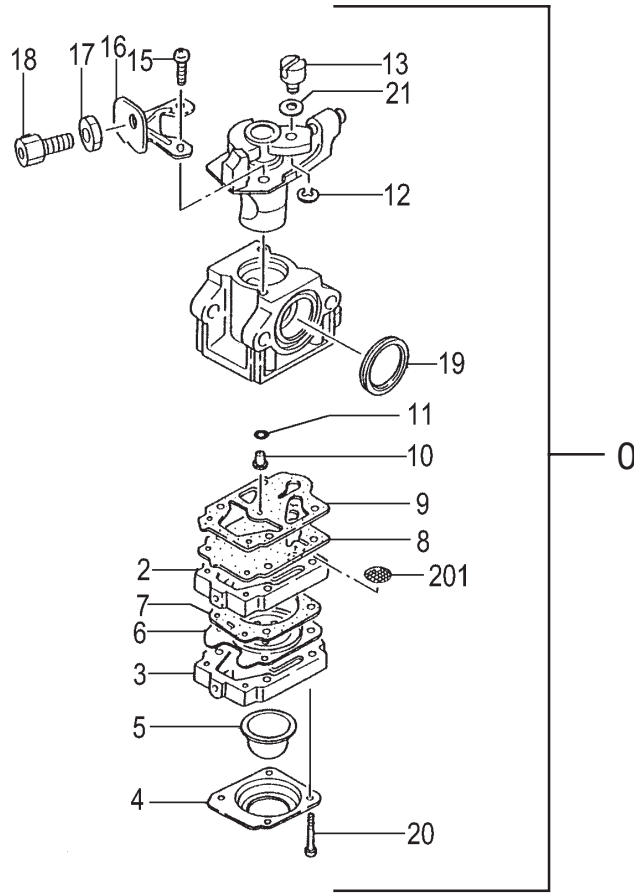

MUFFLER, CLUTCH & COVER • FIGURE 4

ITEM	PART NUMBER	DESCRIPTION	QTY	COMMENTS
4-1	0160750020	COVER,CYLINDER	1	
4-4	99463050164	BOLT,HEX,5X16,PS	2	
4-5	99051060653	BOLT,HEX,6x65	2	
4-6	99201060011	WASHER,6	2	
4-7	7060750080	MUFFLER	1	
4-8	7510725020	GASKET,MUFFLER	1	
4-10	7340725590	TAIL PIPE SET	1	
4-11	99436040081	SCREW,4X18WS	2	
4-13	7320725020	ARRESTER,SPARK	1	
4-16	1330750020	SHIELD,HEAT	1	
4-17	7380750020	COVER,MUFFLER	1	
4-24	99464040185	BOLT,HEX,4x18WS	2	
4-30	2570304520	PROTECTOR,SPARK PLUG	1	
4-31	35902103200	WASHER,CLUTCH,B	2	
4-32	29001620800	SHOE,CLUTCH	2	
4-33	3420630B200	SPRING,CLUTCH	1	
4-34	3480630A20	PLATE,CLUTCH	2	
4-35	3570075T200	BOLT,STEP	2	
4-36	99463050204	BOLT,HEX 5X20	3	
4-38	99205080030	WASHER,8	2	
4-39	99072045164	SCREW,TAPPING,4.5X16	1	

ITEM	PART NUMBER	DESCRIPTION	QTY	COMMENTS
5-0	7620304590	STARTER ASS'Y	1	
5-1	7720304580	BODY,STARTER	1	
5-2	7740304520	PULLEY,STARTER	1	
5-3	7790304520	SPRING,RECOIL	1	
5-4	7770304520	ARM,SWING	1	
5-5	8390304520	SCREW,SET	1	
5-6	7710304520	STAY,PULLEY	1	
5-7	7830304520	ROPE,STARTER	1	
5-8	7850304520	HANDLE,STARTER	1	
5-9	3153334020	NUT,SPECIAL 5MM	1	
5-22	7980304520	PULLEY,STARTER	1	
5-24	99464040185	BOLT,HEX,4x18WS	2	

ITEM	PART NUMBER	DESCRIPTION	QTY	COMMENTS
7-1	2890307080	DRUM, CLUTCH	1	
7-3	99350012002	RING, STOP, C-12 EX	1	
7-5	5990098021	CUSHION, RUBBER	1	
7-6	99051050163	BOLT, HEX, 5X16	1	
7-8	99461050254	BOLT, HEX HOLE, 5X25S	1	
7-11	1120304580	CASE, FAN	1	
7-15	3600099620	PIPE HOLDER	1	
7-26	99201050061	WASHER, 5	1	
7-27	3243735020	WASHER, GEAR CASE	1	
7-28	3610099020	FITTING, METAL	1	