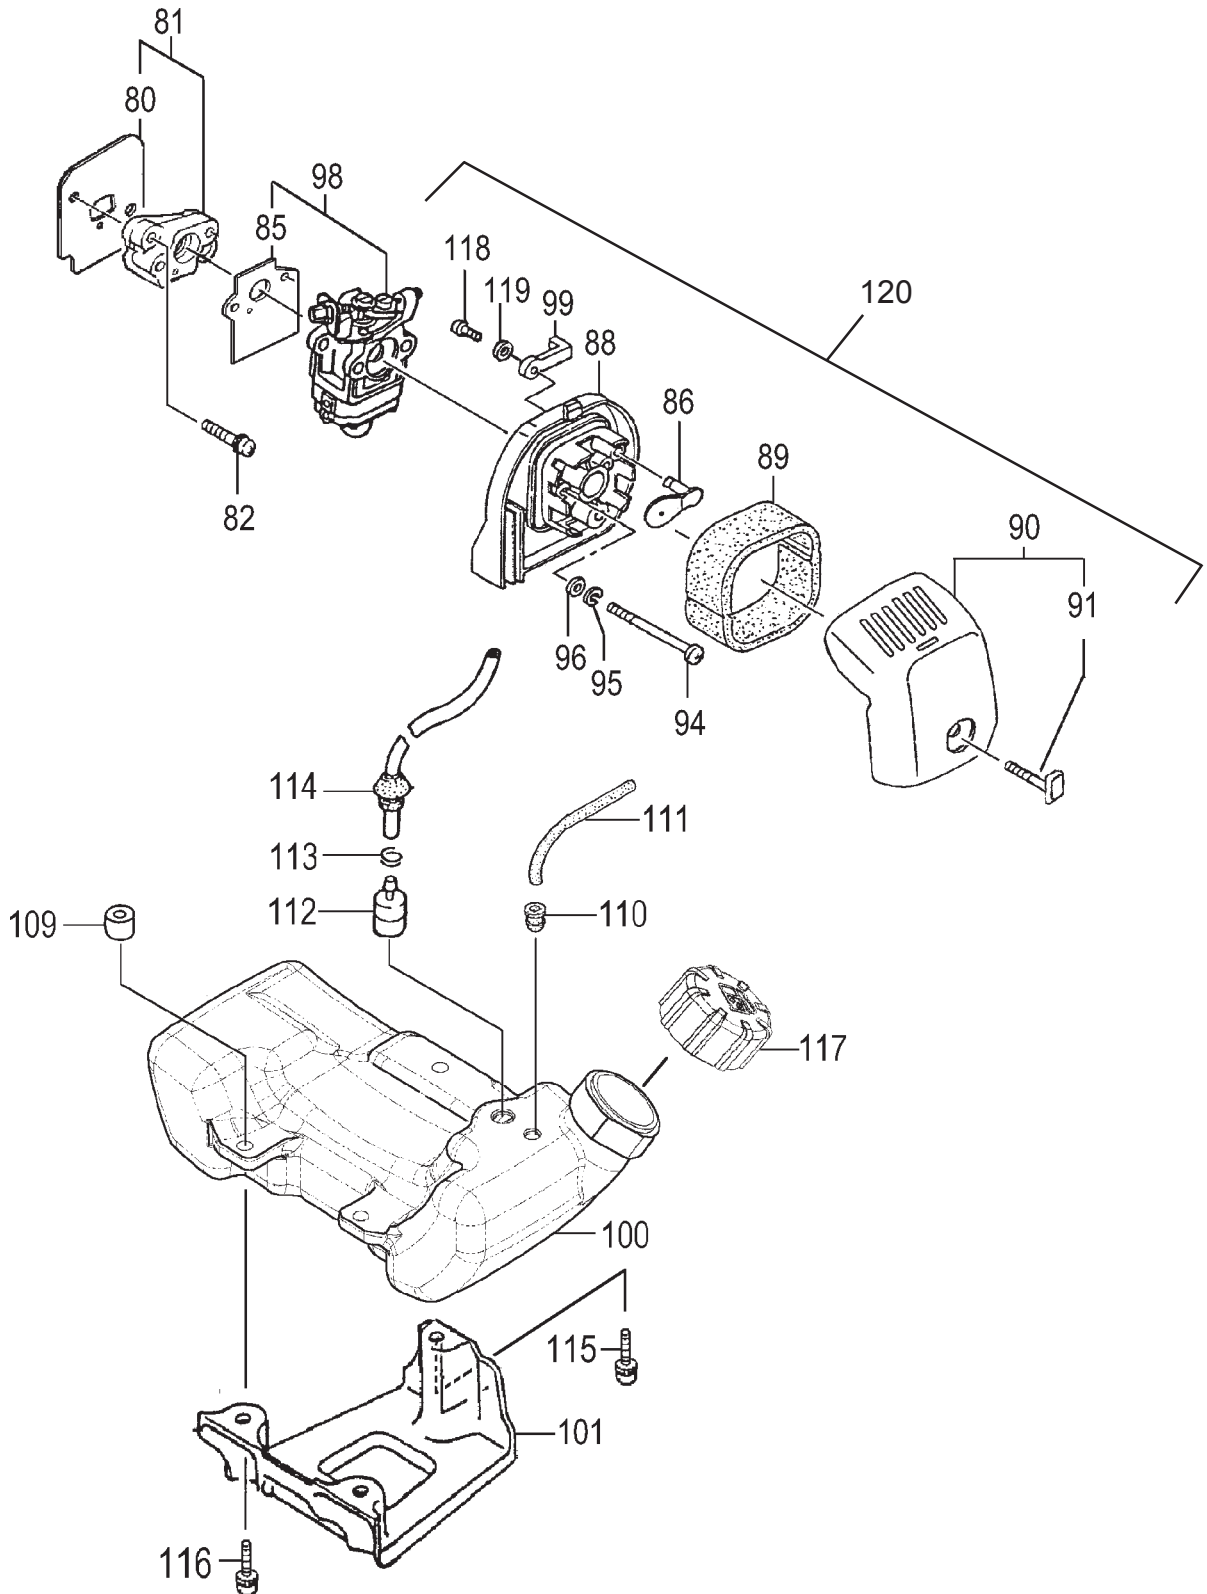

ITEM	PART NUMBER	DESCRIPTION	QTY	COMMENTS
3-80	4030702021	GASKET,INLET MANIFOLD	1	Includes gasket
3-81	4040702091	INSULATOR SET	1	
3-82	99464050254	BOLT,HEX HOLE,5X25WS	2	
3-85	4020656A200	GASKET	1	
3-86	5280652N22	PLATE,CHOKE,2.0	1	
3-88	4230652N80	BODY,AIR CLEANER	1	
3-89	4460652N20	CLEANER,ELEMENT	1	
3-90	4520304690	COVER,AIR CLEANER ASSY	1	
3-91	4500702480	BOLT,CLEANER COVER	1	
3-94	99011050552	SCREW,5X55	2	Includes gasket
3-95	99210050012	WASHER,S,5	2	
3-96	99200050011	WASHER,SMALL,5	2	
3-98	4550304590	CARBURETOR SET	1	
3-99	5230652N20	LEVER,CHOKE	1	
3-100	5910735F20	TANK,FUEL,EVAPO	1	
3-101	9400735020	STAND	1	
3-109	6590430020	COLLAR,C	3	
3-110	53432710200	GROMMET,FUEL PIPE	1	
3-111	70003005062	PIPE,FUEL,3X5X62	1	
3-112	6750404280	FILTER,FUEL	1	
3-113	68000731201	CLIP 6.3	1	
3-114	2230162V900	PIPE,FUEL,ASS'Y	1	
3-115	99464050255	BOLT,HEX,5x25WS	1	
3-116	99463050204	BOLT,HEX 5X20	2	
3-117	5950300290	CAP,TANK (BLACK/RED)	1	
3-118	99075040154	SCREW,TAPPING,4X15	1	
3-119	99201040011	WASHER,4	1	
3-120	4100304690	AIR CLEANER ASS'Y	1