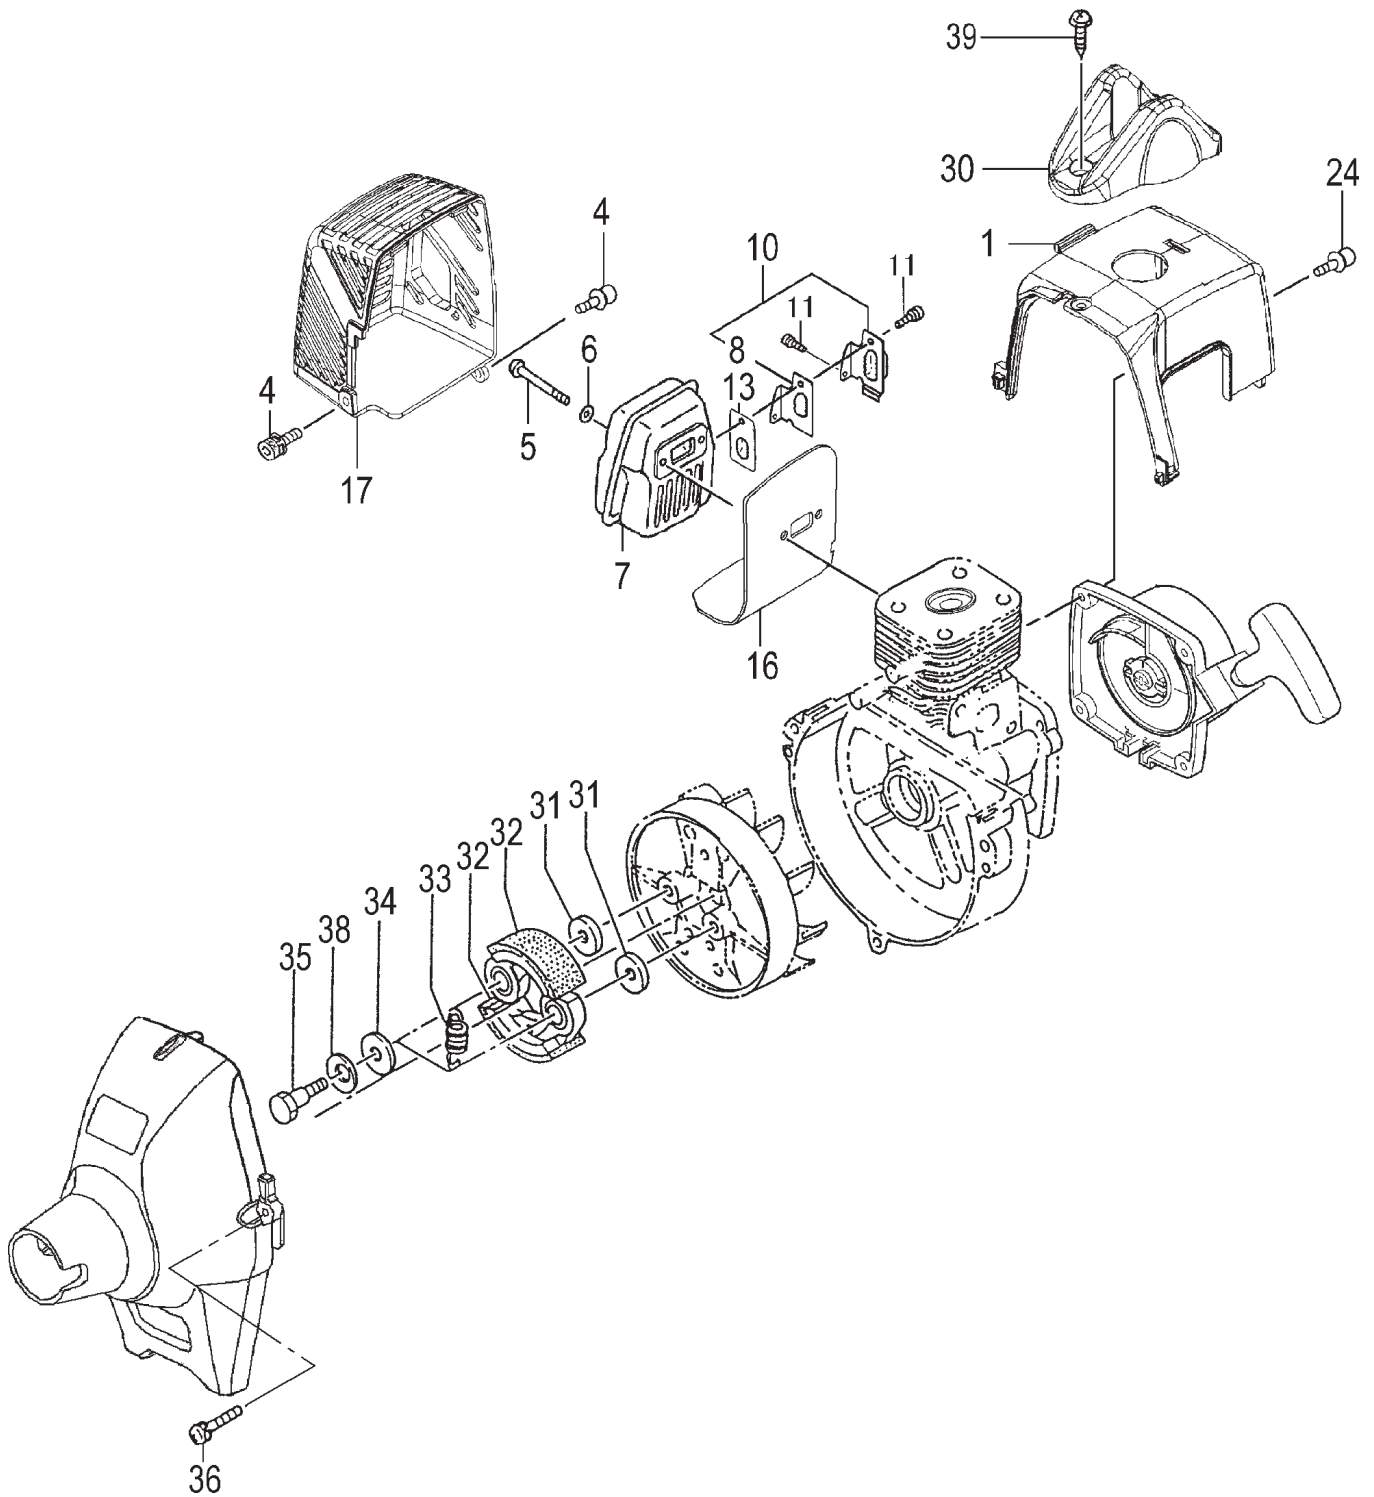

MUFFLER, CLUTCH & COVER • FIGURE 4

ITEM	PART NUMBER	DESCRIPTION	QTY	COMMENTS
4-1	0160750020	COVER,CYLINDER	1	
4-4	99463050164	BOLT,HEX,5X16,PS	2	
4-5	99051060653	BOLT,HEX,6x65	2	
4-6	99201060011	WASHER,6	2	
4-7	7060750080	MUFFLER	1	
4-8	7510725020	GASKET,MUFFLER	1	
4-10	7340725590	TAIL PIPE SET	1	
4-11	99436040081	SCREW,4X18WS	2	
4-13	7320725020	ARRESTER,SPARK	1	
4-16	1330750020	SHIELD,HEAT	1	
4-17	7380750020	COVER,MUFFLER	1	
4-24	99464040185	BOLT,HEX,4x18WS	2	
4-30	2570304520	PROTECTOR,SPARK PLUG	1	
4-31	35902103200	WASHER,CLUTCH,B	2	
4-32	29001620800	SHOE,CLUTCH	2	
4-33	3420630B200	SPRING,CLUTCH	1	
4-34	3480630A20	PLATE,CLUTCH	2	
4-35	3570075T200	BOLT,STEP	2	
4-36	99463050204	BOLT,HEX 5X20	3	
4-38	99205080030	WASHER,8	2	
4-39	99072045164	SCREW,TAPPING,4.5X16	1