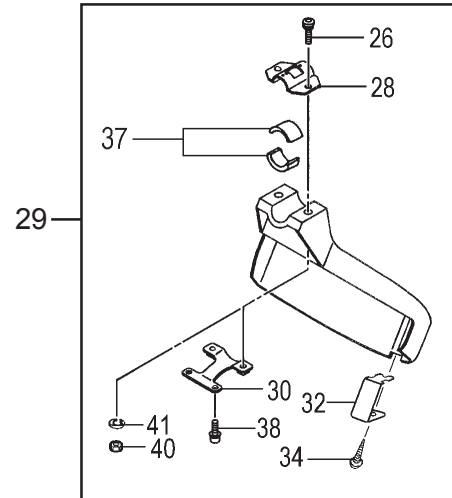

441-37587-00 Guard Kit

This guard kit is designed to fit all trimmers with 24 or 26 mm pipes. This guard is **NOT** approved for use with any metal blade.

ITEM	PART NUMBER	DESCRIPTION	QTY	COMMENTS
10-1	3003815991	GEAR CASE ASSY,24	1	
10-2	99461050254	BOLT,HEX HOLE,5X25S	2	
10-4	99351022002	RING,STOP,C22,IN	1	
10-5	99357010002	RING,STOP,OUTER 10	1	
10-6	99961690002	BEARING,BALL,#6900Z	1	
10-7	99961690000	BEARING,BALL,#6900	1	
10-9	3003815021	CASE,GEAR	1	
10-11	99461050124	BOLT,HEX,5X12S	1	
10-12	3163815020	BOLT,FITTING,M8	1	
10-13	99961609000	BEARING,BALL,#609	1	
10-15	3043815020	SHAFT,GEAR	1	
10-16	99961620103	BEARING,BALL #6201D	1	
10-17	99351032002	RING,STOP,C-32 IN	1	
10-18	3103815020	HOLDER,CUTTER	1	
10-23	3243815020	WASHER,GEAR CASE	1	
10-26	99481060254	SCREW,HEX HOLE 6X25	2	
10-28	4423741720	BRACKET,SAFETY GUARD	1	
10-29	4413758700	GUARD KIT	1	
10-30	4453815020	HOLDER,GUARD	1	
10-32	7973815020	LIMITER,LINE	1	
10-34	99317052002	SCREW,TAPPING,5x20	1	
10-35	3013815000	SET,GEAR PINION	1	
10-37	44437609900	SPACER,BRACKET	2	
10-38	99461050124	BOLT,HEX,5X12S	2	
10-40	99101060011	NUT,6	2	
10-41	99201060011	WASHER,6	2