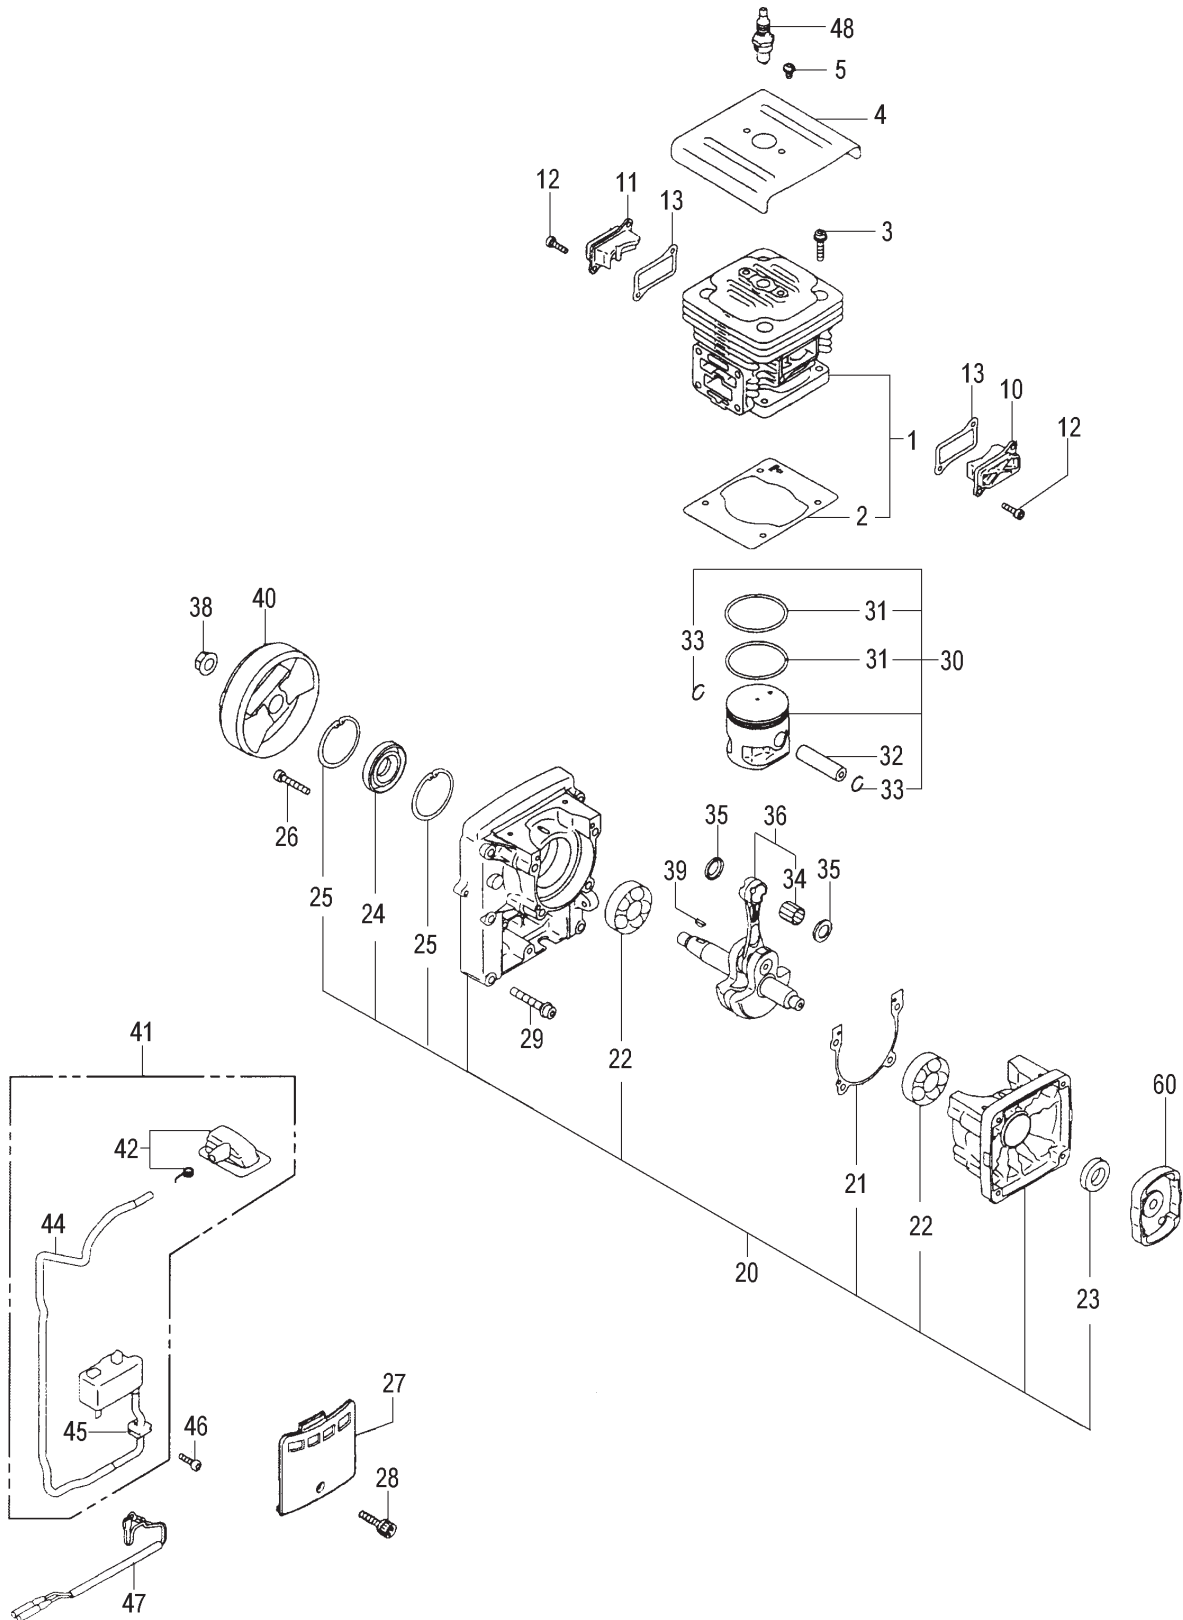

CYLINDER, PISTON, CRANKSHAFT & IGNITION • FIGURE 1

ITEM	PART NUMBER	DESCRIPTION	QTY	COMMENTS
1-1	0011600590	CYLINDER SET	1	Includes gasket
1-2	0171600520	GASKET,CYLINDER	1	
1-3	0261600520	BOLT,CYLINDER	4	
1-4	0161600520	COVER,CYLINDER	1	
1-5	8063190520	SCREW,A,5x8	2	
1-10	0501600520	COVER,PORT S	1	
1-11	0511600520	COVER,PORT F	1	
1-12	8083190520	SCREW,C,4x16	4	
1-13	0521600520	GASKET,PORT COVER	2	
1-20	0721600590	CRANKCASE ASSY	1	
1-21	0901600520	GASKET,CRANKCASE	1	
1-22	8013190520	BEARING,BALL,6302C828	2	
1-23	99966162775	SEAL,OIL,16278	1	
1-24	99966164275	SEAL,OIL,16428	1	
1-25	99351042002	RING,STOP,C42	2	
1-26	8103190520	SCREW,E,5x30	4	
1-27	1951600520	COVER,COIL	1	
1-28	8083190520	SCREW,C,4x16	1	
1-29	8113190520	SCREW,F,6x45	6	
1-30	0301600590	PISTON SET	1	
1-31	0411600520	RING,PISTON	2	
1-32	0371600520	PIN,PISTON	1	
1-33	0391600520	CIRCLIP	2	
1-34	8003190520	BEARING,NEEDLE	1	
1-35	0361600520	COLLAR,PISTON PIN	2	
1-36	0461600580	CRANKSHAFT	1	
1-38	0661600520	NUT,FLYWHEEL,M10	1	
1-39	0681600520	KEY,WOODRUFF	1	
1-40	1551600580	FLYWHEEL ASSY	1	
1-41	1531600590	COIL,IGNITION	1	
1-42	1571600590	CAP,SPARK PLUG	1	
1-44	2501600520	TUBE	1	
1-45	2021600520	GROMMET	1	
1-46	8083190520	SCREW,C,4x16	2	
1-47	1781600580	CORD,STOP	1	
1-48	0181600520	PLUG,SPARK	1	
1-60	7981600590	PULLEY,STARTER ASSY	1	