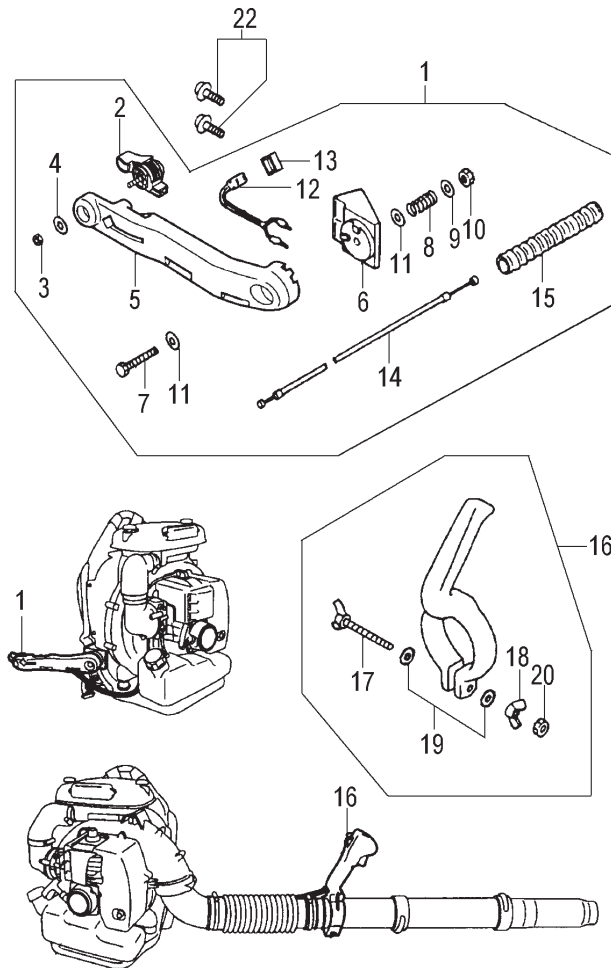

THROTTLE LEVER - TBL-7800 • FIGURE 5

ITEM	PART NUMBER	DESCRIPTION	QTY	COMMENTS
5-1	8713190590	THROTTLE LEVER ASSY,L	1	
5-2	2633190590	LEVER,THROTTLE	1	
5-3	99178050010	NUT,LOCK 5	1	
5-4	99201050011	WASHER,5	1	
5-5	2503190520	ARM,THROTTLE LEVER	1	
5-6	0403190580	BRACKET,THROTTLE LEVER	1	
5-7	7933190520	BOLT	1	
5-8	8921600520	SPRING	1	
5-9	8443190520	SPECIAL WASHER A	1	
5-10	0293190520	NUT,FLANGE,M6	1	
5-11	99201080011	WASHER,8	2	
5-12	1701600580	BUTTON,STOP	1	
5-13	2661600520	COVER,STOP BUTTON	1	
5-14	8853190580	WIRE,THROTTLE	1	
5-15	1640703000	TUBE,7x300	1	
5-16	2483190590	GRIP ASSY	1	
5-17	4651600520	BOLT,WING	1	
5-18	99161060012	NUT,WING,6	1	
5-19	2403190520	WASHER	2	
5-20	99153060013	NUT,CAP	1	
5-22	8253190520	SCREW,M,5x16	2