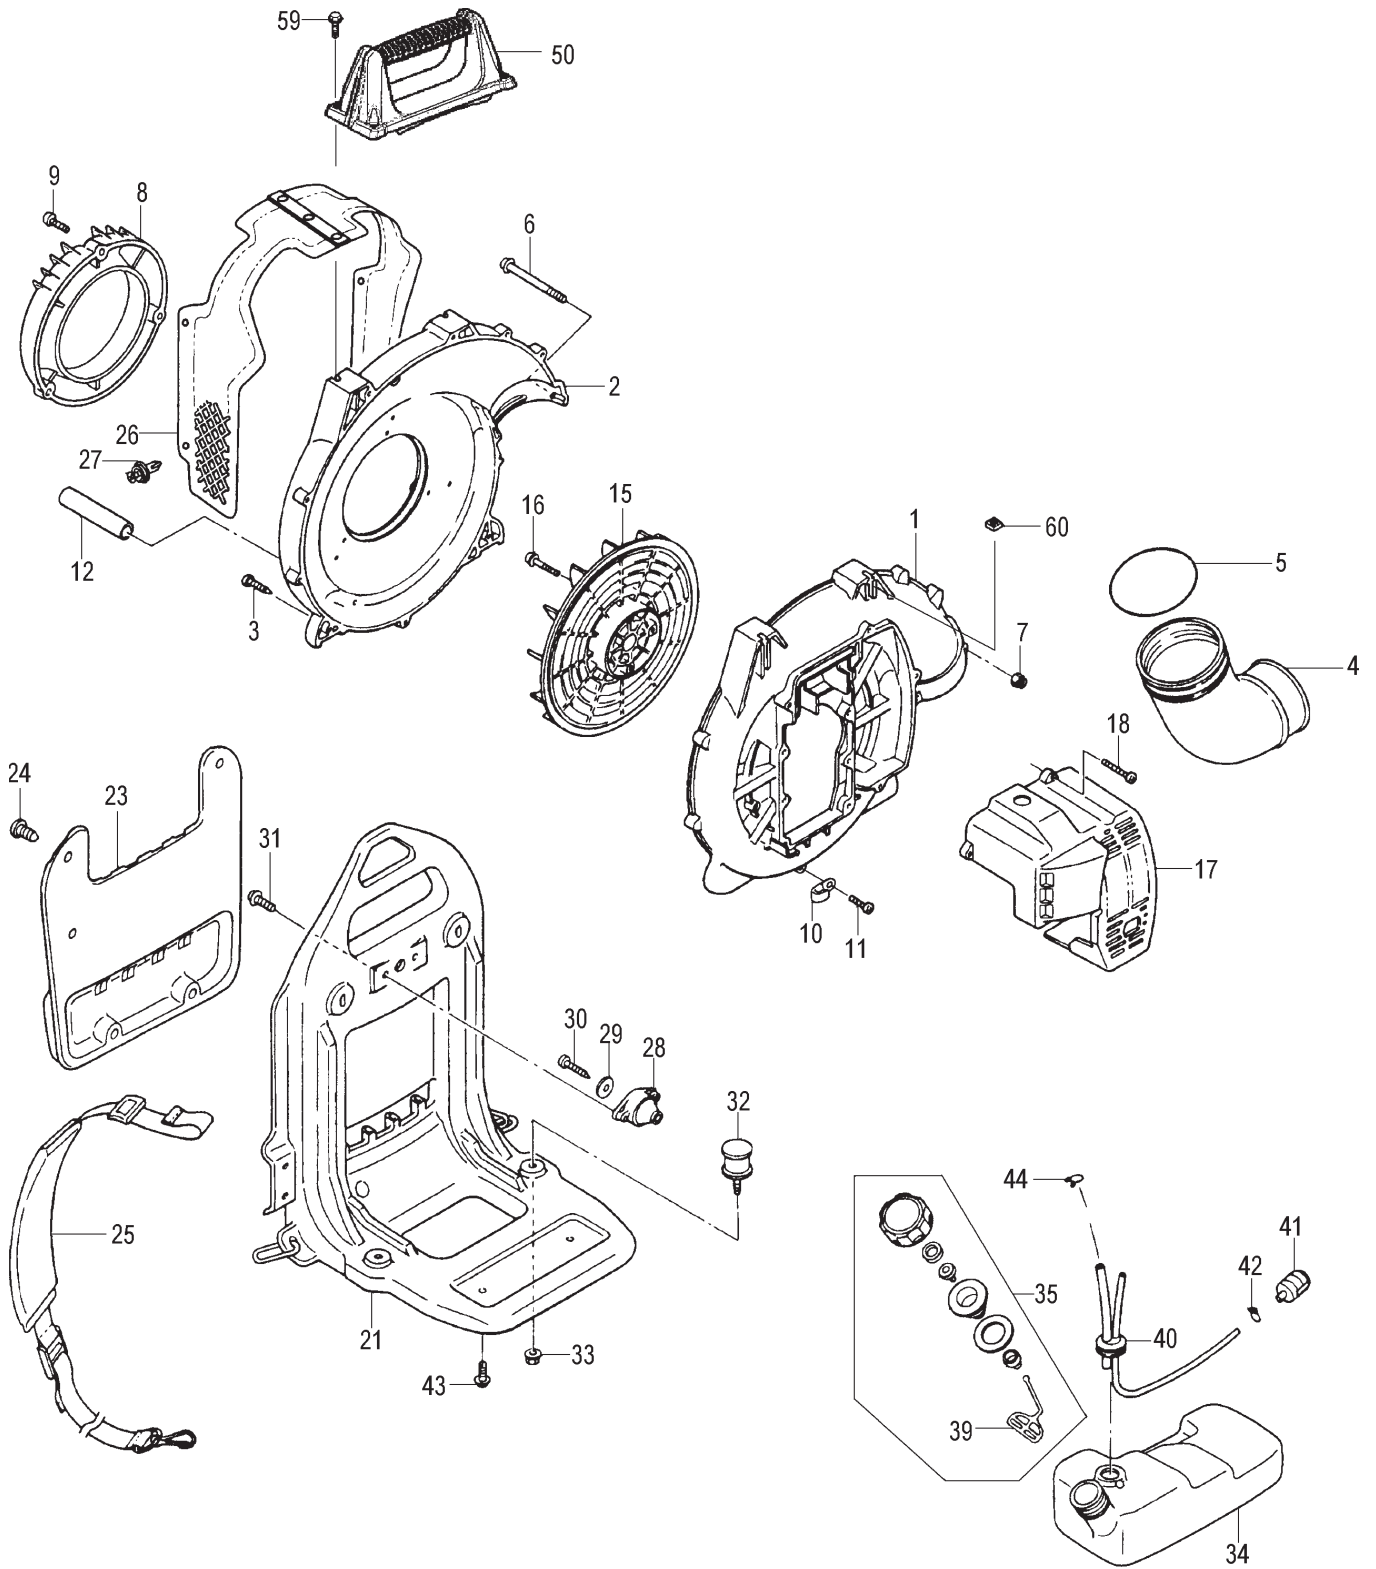

ITEM	PART NUMBER	DESCRIPTION	QTY	COMMENTS
4-1	0103190580	FAN CASE,E	1	
4-2	0113190580	FAN CASE S	1	
4-3	8143190520	SCREW,I,5x25	9	
4-4	2703190520	PIPE,ELBOW	1	
4-5	99967095010	O-RING,G-95	1	
4-6	1371600520	BOLT,FAN CASE,LONG	2	
4-7	99178050010	NUT,LOCK 5	2	
4-8	0543190580	COVER,INTAKE	1	
4-9	8143190520	SCREW,I,5x25	3	
4-10	1983190580	CLAMP,CORD	1	
4-11	8153190520	SCREW,J,5x14	1	
4-12	2833190520	TUBE	1	
4-15	1273190580	FAN	1	
4-16	8163190520	SCREW,K,6x35	1	
4-17	7381600520	COVER,MUFFLER	1	
4-18	8143190520	SCREW,I,5x25	4	
4-21	0203190590	FRAME	1	
4-23	0213190520	CUSHION	1	
4-24	0463190520	CLIP,CUSHION	6	
4-25	0223190520	STRAP,SHOULDER	2	
4-26	0503190580	COVER,DUST	1	
4-27	0253190590	SCREW,DUST COVER	4	
4-28	0303190580	CUSHION	1	
4-29	0273190520	WASHER	1	
4-30	8173190520	SCREW,L,5x40	1	
4-31	8253190520	SCREW,M,5x16	2	
4-32	0313190580	CUSHION	2	
4-33	0323190520	NUT,FRAME,M6	2	
4-34	5911600580	TANK,FUEL	1	
4-35	5951600590	CAP,TANK	1	
4-39	6261600520	CHAIN,TANK CAP	1	
4-40	2231600590	PIPE,FUEL	1	
4-41	6751600590	FILTER,FUEL	1	
4-42	6801600520	CLIP	1	
4-43	6063190520	BOLT,TANK	2	
4-44	6803190520	CLIP	1	
4-50	5903190520	HANDLE,CARRYING	1	
4-59	8263190520	SCREW,N,5x20	4	
4-60	2823190520	NUT,HANDLE,M5	4