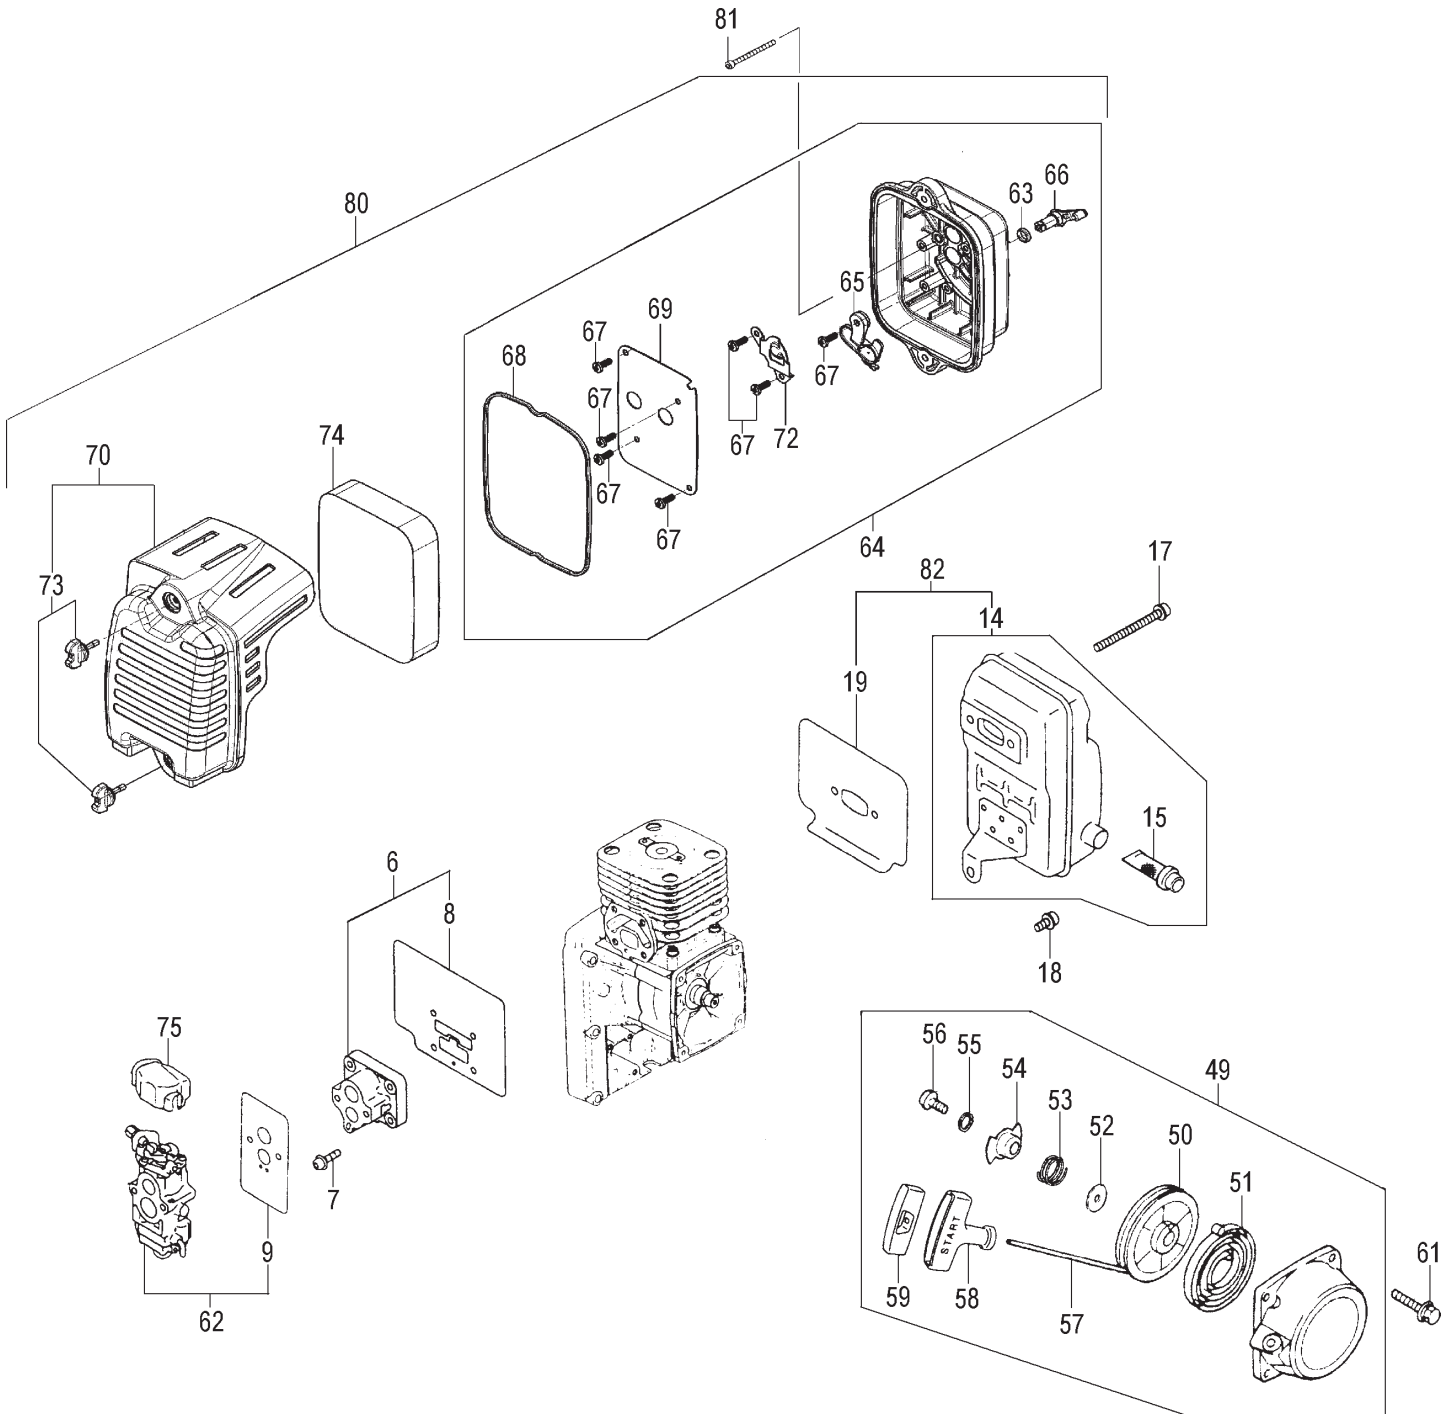

CYLINDER, PISTON, CRANKSHAFT & IGNITION • FIGURE 1

ITEM	PART NUMBER	DESCRIPTION	QTY	COMMENTS
1-1	0011600590	CYLINDER SET	1	Includes gasket
1-2	0171600520	GASKET,CYLINDER	1	
1-3	0261600520	BOLT,CYLINDER	4	
1-4	0161600520	COVER,CYLINDER	1	
1-5	8063190520	SCREW,A,5x8	2	
1-10	0501600520	COVER,PORT S	1	
1-11	0511600520	COVER,PORT F	1	
1-12	8083190520	SCREW,C,4x16	4	
1-13	0521600520	GASKET,PORT COVER	2	
1-20	0721600590	CRANKCASE ASSY	1	
1-21	0901600520	GASKET,CRANKCASE	1	
1-22	8013190520	BEARING,BALL,6302C828	2	
1-23	99966162775	SEAL,OIL,16278	1	
1-24	99966164275	SEAL,OIL,16428	1	
1-25	99351042002	RING,STOP,C42	2	
1-26	8103190520	SCREW,E,5x30	4	
1-27	1951600520	COVER,COIL	1	
1-28	8083190520	SCREW,C,4x16	1	
1-29	8113190520	SCREW,F,6x45	6	
1-30	0301600590	PISTON SET	1	
1-31	0411600520	RING,PISTON	2	
1-32	0371600520	PIN,PISTON	1	
1-33	0391600520	CIRCLIP	2	
1-34	8003190520	BEARING,NEEDLE	1	
1-35	0361600520	COLLAR,PISTON PIN	2	
1-36	0461600580	CRANKSHAFT	1	
1-38	0661600520	NUT,FLYWHEEL,M10	1	
1-39	0681600520	KEY,WOODRUFF	1	
1-40	1551600580	FLYWHEEL ASSY	1	
1-41	1531600590	COIL,IGNITION	1	
1-42	1571600590	CAP,SPARK PLUG	1	
1-44	2501600520	TUBE	1	
1-45	2021600520	GROMMET	1	
1-46	8083190520	SCREW,C,4x16	2	
1-47	1781600580	CORD,STOP	1	
1-48	0181600520	PLUG,SPARK	1	
1-60	7981600590	PULLEY,STARTER ASSY	1	