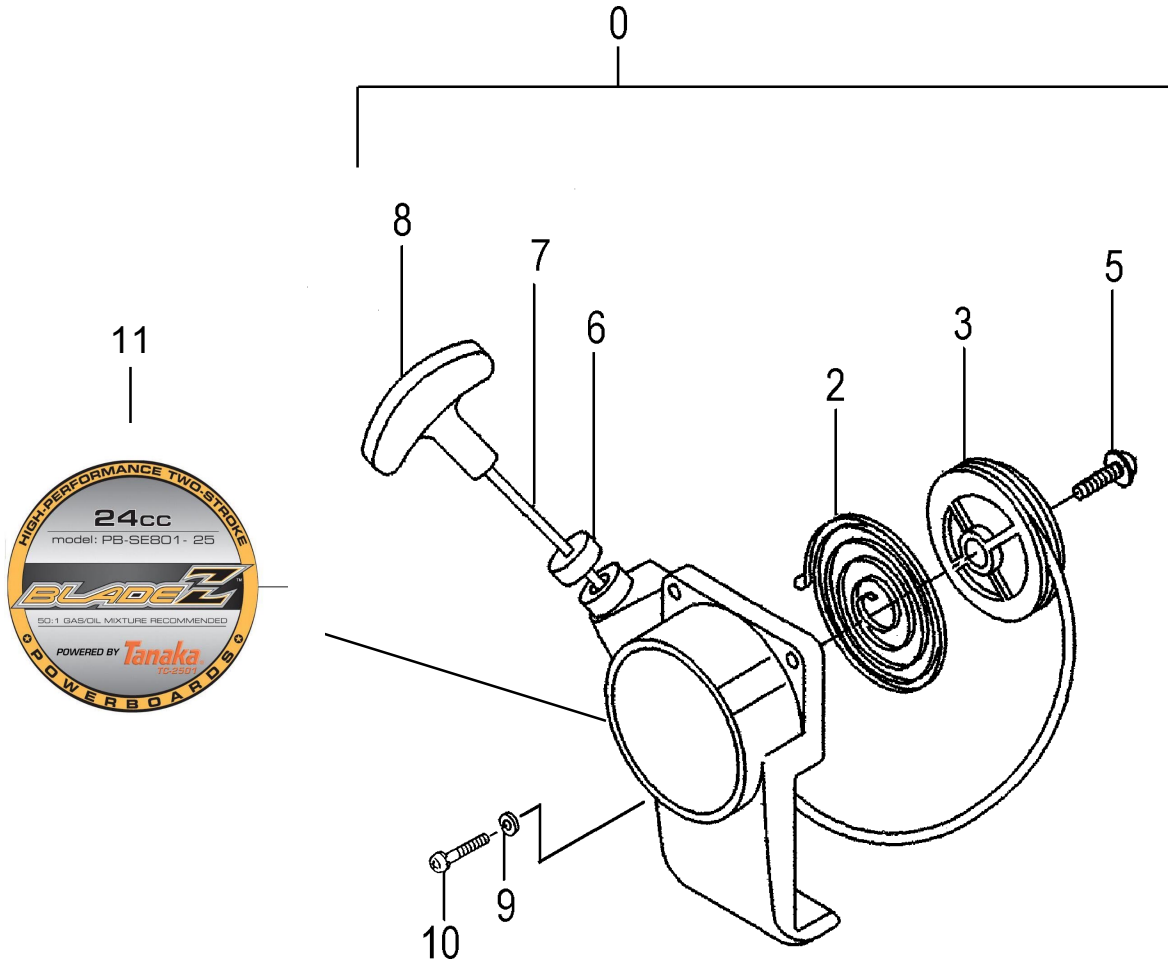

ITEM	PART NUMBER	DESCRIPTION	QTY	COMMENTS
5-0	7620706090	STARTER,RECOIL	1	
5-2	7790136U200	SPRING,RECOIL	1	
5-3	7740162V200	REEL, STARTER ROPE	1	
5-5	8390201020	SCREW,SET	1	
5-6	7800706020	GUIDE,ROPE	1	
5-7	7830706020	ROPE,STARTER	1	
5-8	78506097200	HANDLE,STARTER	1	
5-9	99200050061	WASHER,SMALL,5	2	
5-10	99451050204	SCREW,5X20S	2	
5-11	9060706B20	DECAL	1