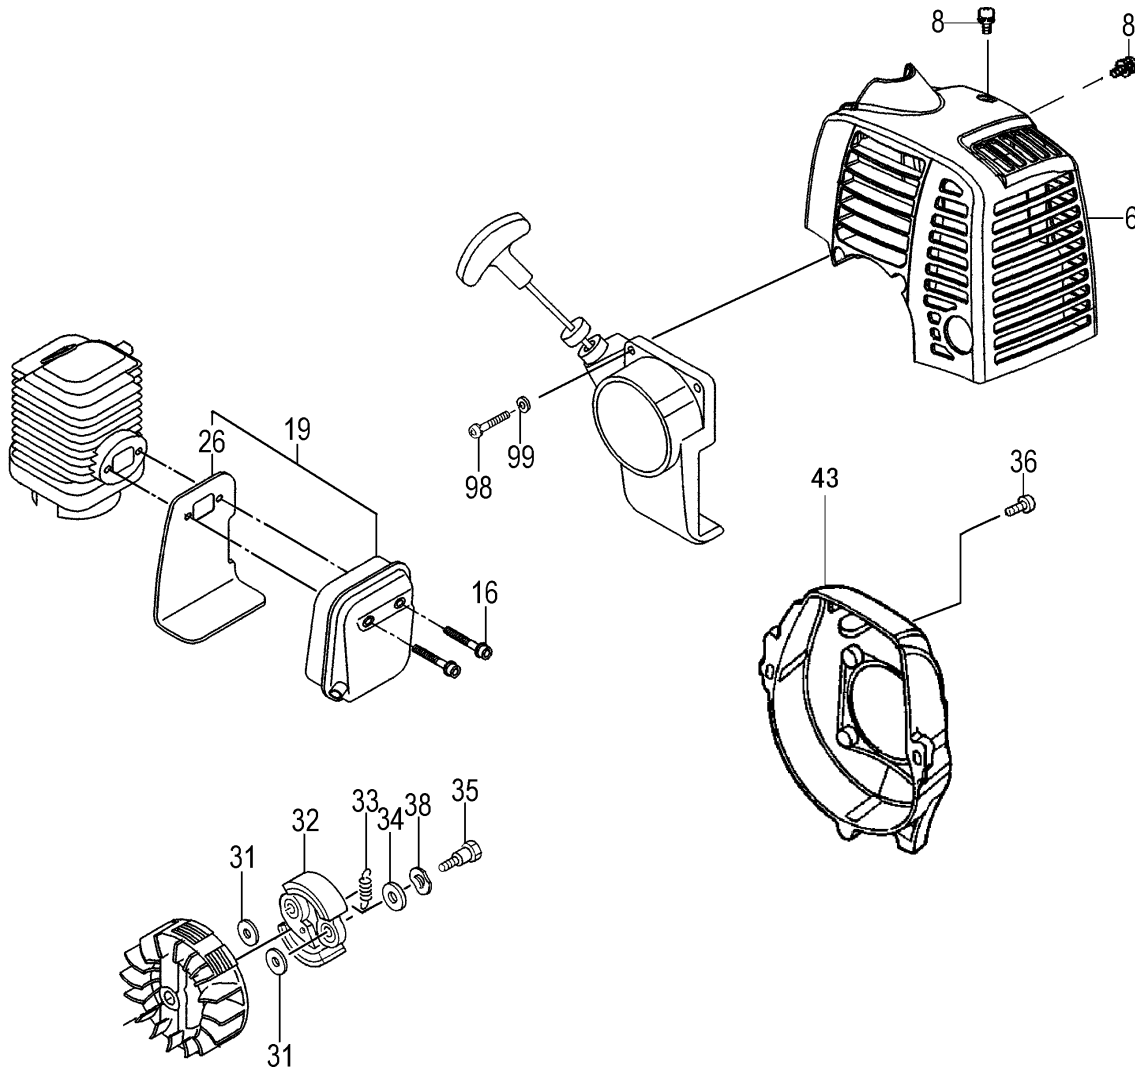

ISM, Inc. • 1028 4th Street SW Ste "B" • Auburn, WA 98001 • Phone: (253) 333-1200 • Fax: (253) 333-1212

ITEM	PART NUMBER	DESCRIPTION	QTY	COMMENTS
1-1	15701570900	CAP, SPARK PLUG, ASSEMBLY	1	
1-2	0180180520	PLUG, SPARK	1	
1-6	0010706090	SET, CYLINDER	1	Includes cylinder gasket
1-7	99464050204	SCREW, 5X20, WS	2	
1-9	0170706020	GASKET, CYLINDER	1	
1-11	0410706020	RING, PISTON	2	
1-12	0300706590	PISTON SET	1	Includes rings, and circlips
1-13	03901620200	CIRCLIP, PISTON PIN	2	
1-14	0370706520	PIN, PISTON	1	
1-16	0460706090	CRANKSHAFT	1	
1-17	0890706080	BEARING, NEEDLE	1	
1-35	1780603180	CORD, B260M	1	
1-43	1670706080	COIL, IGNITION	1	
1-46	99416040201	SCREW, 4x20 WS	2	
1-55	2500706020	TUBE, INSULATOR	1	
1-60	1980706020	CLAMP, CORD	1	

ITEM	PART NUMBER	DESCRIPTION	QTY	COMMENTS
2-22	7980706090	PULLEY, STARTER	1	
2-26	3800706080	BOLT, M6	1	
2-31	0720706090	CRANKCASE, ASS'Y	1	
2-32	99961600100	BEARING, BALL, #6001	2	
2-33	99966122272	SEAL, OIL 122245	2	
2-34	0900706020	GASKET, CRANKCASE	1	Crankcase assy includes bearings, seals and gasket.
2-36	99414050251	SCREW, 5X25	3	
2-51	1550706080	ROTOR, MAGNETO	1	
2-52	35902103200	WASHER, CLUTCH, B	1	
2-54	99421060161	BOLT, 6X16S	1	

ITEM	PART NUMBER	DESCRIPTION	QTY	COMMENTS
3-2	2030706020	GROMMET	1	
3-41	4030706020	GASKET,INTAKE MANIFOLD	2	
3-42	4040706090	SET,INSULATOR	1	
3-45	99416050251	SCREW,5X25/S	2	
3-46	4020706020	GASKET,CARBURETOR	1	
3-50	4550706590	CARBURETOR SET	1	
3-55	1320706020	SHIELD	1	
3-71	5950300290	CAP,TANK (BLACK/RED)	1	
3-76	6050706A20	BASE,FUEL TANK MOUNTING	1	
3-77	99463050205	BOLT,HEX,5X20PS	2	
3-78	7000300507	PIPE,FUEL,3X5X75	1	
3-79	53432710200	GROMMET,FUEL PIPE	1	
3-86	2230162V900	PIPE,FUEL,ASS'Y	1	
3-87	68000731201	CLIP 6.3	1	
3-89	6750404280	FILTER,FUEL	1	
3-91	5910706780	TANK,WHITE,TC-2501	1	
3-96	65500940201	CUSHION,FUEL TANK	2	
3-97	6010706020	CUSHION,TANK	2	