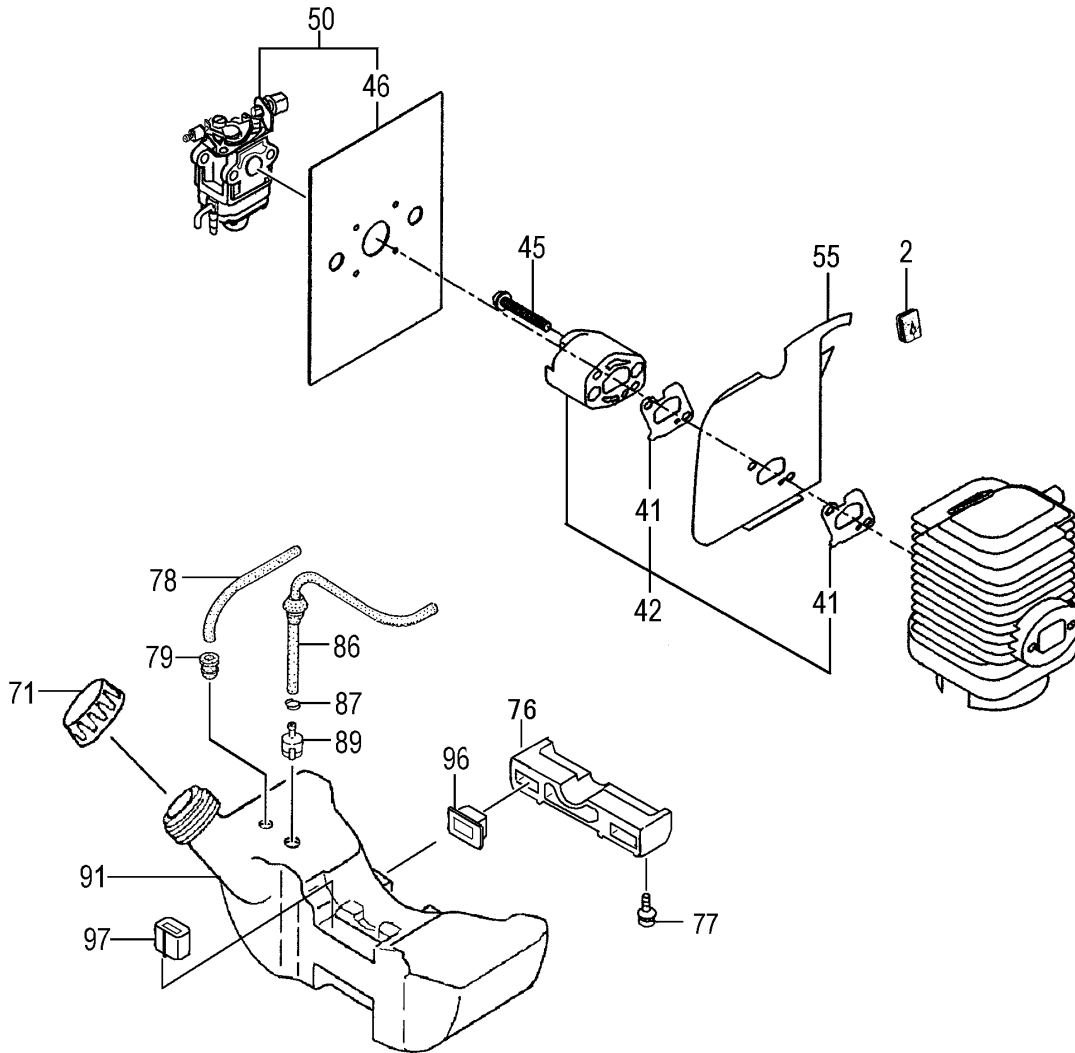

Tanaka Illustrated Parts Manual

Model Number:

TC-2501

UTILITY / SCOOTER ENGINE

P/N 31326

Rev 000

Date 10-2-02

Supplier To The Outdoor Power Equipment Industry

ISM, Inc. • 1028 4th Street SW Ste "B" • Auburn, WA 98001 • Phone: (253) 333-1200 • Fax: (253) 333-1212

ITEM	PART NUMBER	DESCRIPTION	QTY	COMMENTS
1-1	15701570900	CAP, SPARK PLUG, ASSEMBLY	1	
1-2	0180180520	PLUG, SPARK	1	
1-6	0010706090	SET, CYLINDER	1	Includes cylinder gasket
1-7	99464050204	SCREW, 5X20, WS	2	
1-9	0170706020	GASKET, CYLINDER	1	
1-11	0410706020	RING, PISTON	2	
1-12	0300706590	PISTON SET	1	Includes rings, and circlips
1-13	03901620200	CIRCLIP, PISTON PIN	2	
1-14	0370706520	PIN, PISTON	1	
1-16	0460706090	CRANKSHAFT	1	
1-17	0890706080	BEARING, NEEDLE	1	
1-35	1780603180	CORD, B260M	1	
1-43	1670706080	COIL, IGNITION	1	
1-46	99416040201	SCREW, 4x20 WS	2	
1-55	2500706020	TUBE, INSULATOR	1	
1-60	1980706020	CLAMP, CORD	1	

ITEM	PART NUMBER	DESCRIPTION	QTY	COMMENTS
3-2	2030706020	GROMMET	1	
3-41	4030706020	GASKET,INTAKE MANIFOLD	2	
3-42	4040706090	SET,INSULATOR	1	
3-45	99416050251	SCREW,5X25/S	2	
3-46	4020706020	GASKET,CARBURETOR	1	
3-50	4550706590	CARBURETOR SET	1	
3-55	1320706020	SHIELD	1	
3-71	5950300290	CAP,TANK (BLACK/RED)	1	
3-76	6050706A20	BASE,FUEL TANK MOUNTING	1	
3-77	99463050205	BOLT,HEX,5X20PS	2	
3-78	7000300507	PIPE,FUEL,3X5X75	1	
3-79	53432710200	GROMMET,FUEL PIPE	1	
3-86	2230162V900	PIPE,FUEL,ASS'Y	1	
3-87	68000731201	CLIP 6.3	1	
3-89	6750404280	FILTER,FUEL	1	
3-91	5910706780	TANK,WHITE,TC-2501	1	
3-96	65500940201	CUSHION,FUEL TANK	2	
3-97	6010706020	CUSHION,TANK	2	