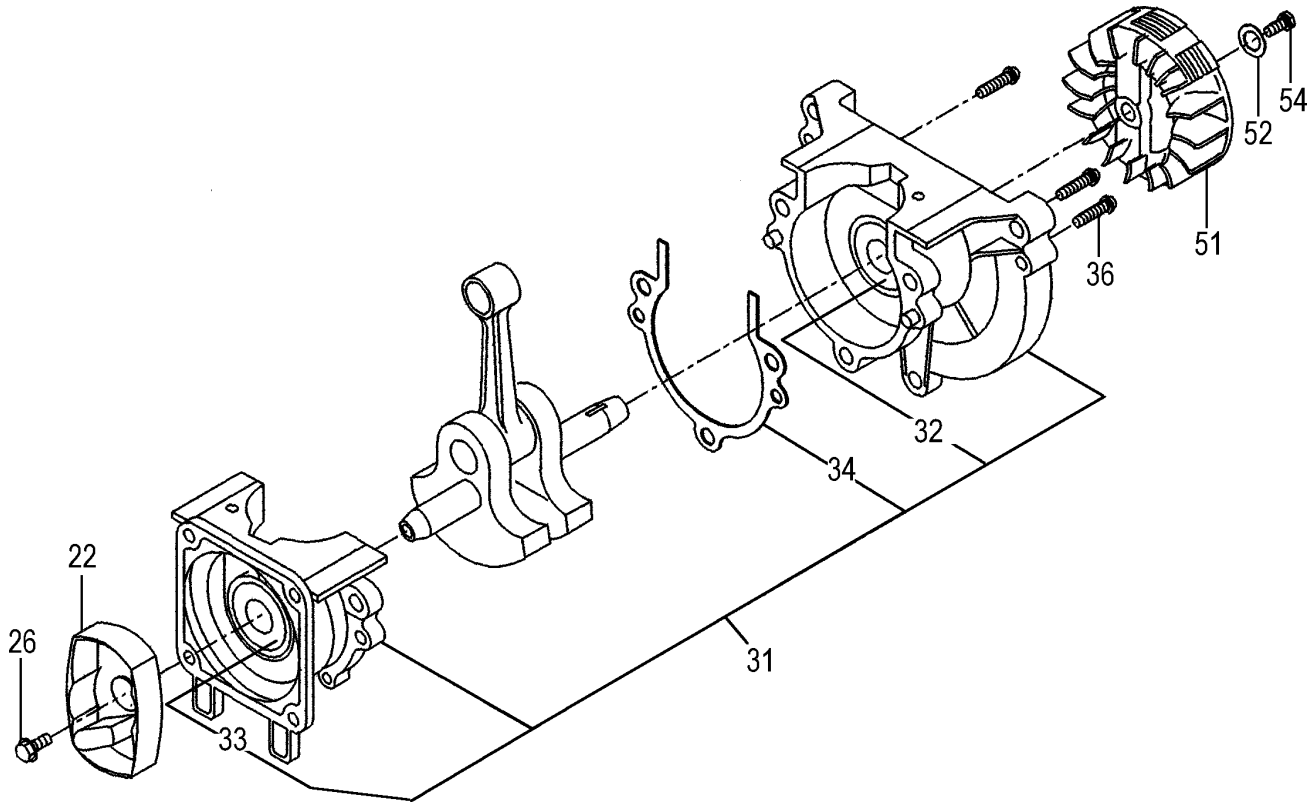

Tanaka Illustrated Parts Manual

Model Number:

TC-2501

UTILITY / SCOOTER ENGINE

P/N 31326

Rev 000

Date 10-2-02

Supplier To The Outdoor Power Equipment Industry

ISM, Inc. • 1028 4th Street SW Ste "B" • Auburn, WA 98001 • Phone: (253) 333-1200 • Fax: (253) 333-1212

ITEM	PART NUMBER	DESCRIPTION	QTY	COMMENTS
1-1	15701570900	CAP, SPARK PLUG, ASSEMBLY	1	
1-2	0180180520	PLUG, SPARK	1	
1-6	0010706090	SET, CYLINDER	1	Includes cylinder gasket
1-7	99464050204	SCREW, 5X20, WS	2	
1-9	0170706020	GASKET, CYLINDER	1	
1-11	0410706020	RING, PISTON	2	
1-12	0300706590	PISTON SET	1	Includes rings, and circlips
1-13	03901620200	CIRCLIP, PISTON PIN	2	
1-14	0370706520	PIN, PISTON	1	
1-16	0460706090	CRANKSHAFT	1	
1-17	0890706080	BEARING, NEEDLE	1	
1-35	1780603180	CORD, B260M	1	
1-43	1670706080	COIL, IGNITION	1	
1-46	99416040201	SCREW, 4x20 WS	2	
1-55	2500706020	TUBE, INSULATOR	1	
1-60	1980706020	CLAMP, CORD	1	

ITEM	PART NUMBER	DESCRIPTION	QTY	COMMENTS
3-2	2030706020	GROMMET	1	
3-41	4030706020	GASKET,INTAKE MANIFOLD	2	
3-42	4040706090	SET,INSULATOR	1	
3-45	99416050251	SCREW,5X25/S	2	
3-46	4020706020	GASKET,CARBURETOR	1	
3-50	4550706590	CARBURETOR SET	1	
3-55	1320706020	SHIELD	1	
3-71	5950300290	CAP,TANK (BLACK/RED)	1	
3-76	6050706A20	BASE,FUEL TANK MOUNTING	1	
3-77	99463050205	BOLT,HEX,5X20PS	2	
3-78	7000300507	PIPE,FUEL,3X5X75	1	
3-79	53432710200	GROMMET,FUEL PIPE	1	
3-86	2230162V900	PIPE,FUEL,ASS'Y	1	
3-87	68000731201	CLIP 6.3	1	
3-89	6750404280	FILTER,FUEL	1	
3-91	5910706780	TANK,WHITE,TC-2501	1	
3-96	65500940201	CUSHION,FUEL TANK	2	
3-97	6010706020	CUSHION,TANK	2	