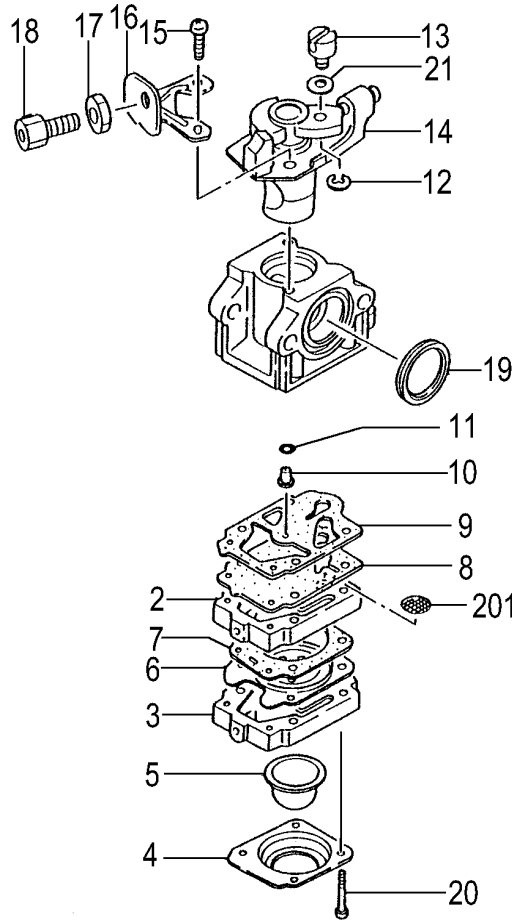

ITEM	PART NUMBER	DESCRIPTION	QTY	COMMENTS
7-2	5752515380	BODY,PUMP	1	
7-3	4422515180	PUMP,PRIMING	1	
7-4	4762515120	COVER,DIAPHRAGM	1	
7-5	44725108200	BULB,PRIMING	1	
7-6	~ ~ ~	DIAPHRAGM,METERING	1	~ Contained in Carb Repair Kit
7-7	~ ~ ~	GASKET,DIAPHRAGM	1	P/N 650-25124-901
7-8	~ ~ ~	DIAPHRAGM,PUMP	1	(Not available individually)
7-9	~ ~ ~	GASKET,PUMP	1	
7-10	5992000W430	JET,MAIN,#43	1	
7-11	55025100200	O-RING	1	
7-12	48925100200	RING,STOP	1	
7-13	53925120200	SWIVEL	1	
7-14	4882517080	VALVE,THROTTLE	1	
7-15	51425100200	SCREW,THROTTLE SET	2	
7-16	54425164200	STAY,ADJUST,CABLE	1	
7-17	99101060013	NUT,6	1	
7-18	61425137200	ADJUSTER,CABLE	1	
7-19	4310634C200	GASKET,CLEANER	1	
7-20	5482515120	SCREW,SET	4	
7-21	5492516520	WASHER,THRUST	1	
7-201	57825007200	SCREEN,INLET	1