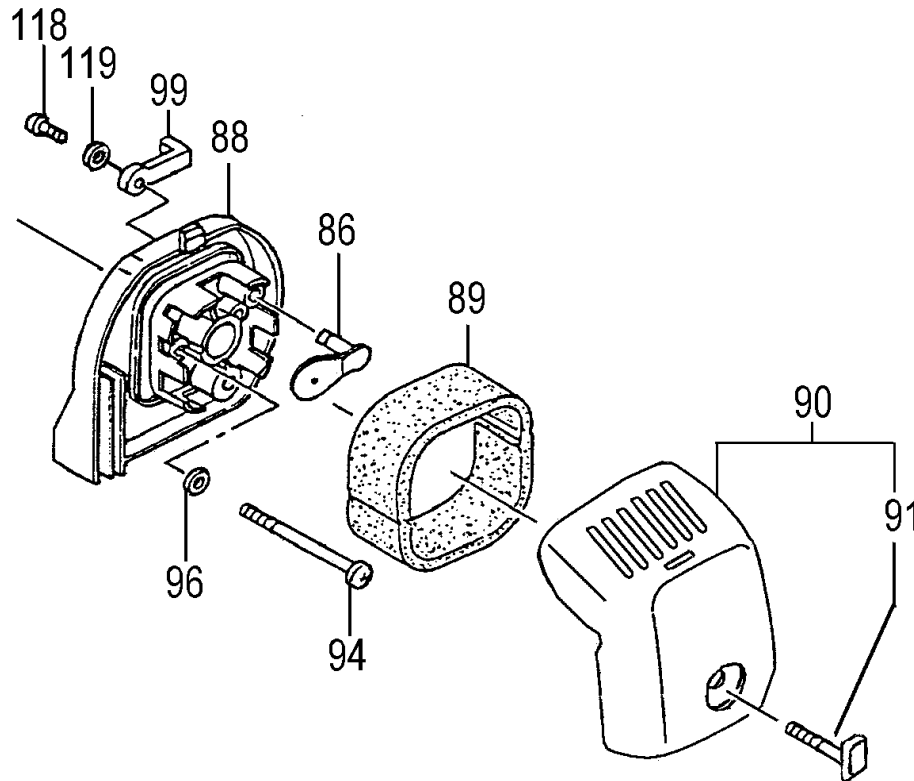

ITEM	PART NUMBER	DESCRIPTION	QTY	COMMENTS
6-86	5280652N21	VALVE,CHOKE	1	
6-88	4230652N80	BODY,AIR CLEANER	1	
6-89	4460652N20	CLEANER,ELEMENT	1	
6-90	4520706090	CLEANER COVER ASSY	1	
6-91	4500702480	BOLT,CLEANER COVER	1	
6-94	99414050571	SCREW,5X57,S	2	
6-96	99200050011	WASHER,SMALL,5	2	
6-99	5230652N20	LEVER,CHOKE	1	
6-118	99075040154	SCREW,TAPPING,4X15	1	
6-119	99201040011	WASHER,4	1