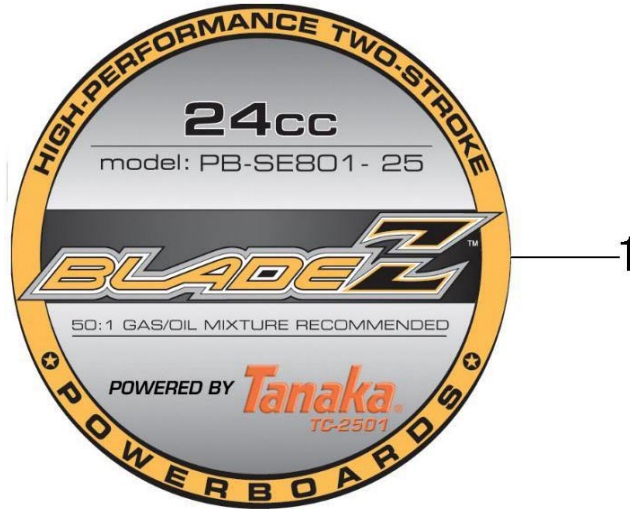

ITEM	PART NUMBER	DESCRIPTION	QTY	COMMENTS
8-6	9060706B20	DECAL,MOBY-X	1	
8-31	8262000080	SPANNER,COMBI,17X19	1