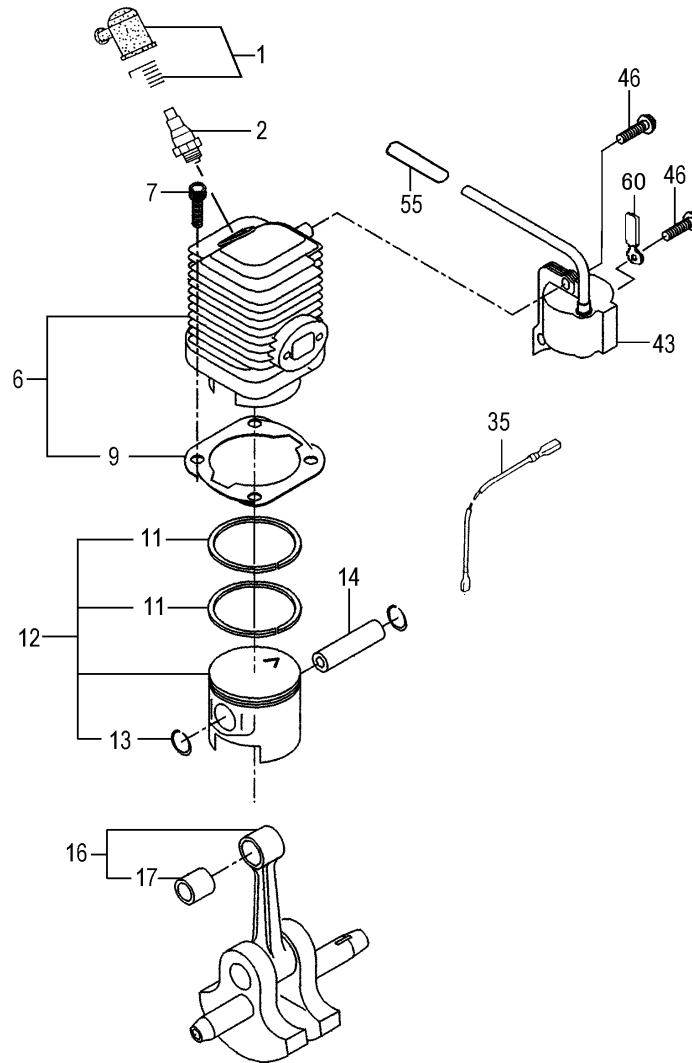

Tanaka Illustrated Parts Manual

Model Number:

TC-2501

UTILITY / SCOOTER ENGINE

P/N 31326

Rev 000

Date 10-2-02

Supplier To The Outdoor Power Equipment Industry

ISM, Inc. • 1028 4th Street SW Ste "B" • Auburn, WA 98001 • Phone: (253) 333-1200 • Fax: (253) 333-1212

ITEM	PART NUMBER	DESCRIPTION	QTY	COMMENTS
1-1	15701570900	CAP, SPARK PLUG, ASSEMBLY	1	
1-2	0180180520	PLUG, SPARK	1	
1-6	0010706090	SET, CYLINDER	1	Includes cylinder gasket
1-7	99464050204	SCREW, 5X20, WS	2	
1-9	0170706020	GASKET, CYLINDER	1	
1-11	0410706020	RING, PISTON	2	
1-12	0300706590	PISTON SET	1	Includes rings, and circlips
1-13	03901620200	CIRCLIP, PISTON PIN	2	
1-14	0370706520	PIN, PISTON	1	
1-16	0460706090	CRANKSHAFT	1	
1-17	0890706080	BEARING, NEEDLE	1	
1-35	1780603180	CORD, B260M	1	
1-43	1670706080	COIL, IGNITION	1	
1-46	99416040201	SCREW, 4x20 WS	2	
1-55	2500706020	TUBE, INSULATOR	1	
1-60	1980706020	CLAMP, CORD	1	

ITEM	PART NUMBER	DESCRIPTION	QTY	COMMENTS
2-22	7980706090	PULLEY, STARTER	1	
2-26	3800706080	BOLT, M6	1	
2-31	0720706090	CRANKCASE, ASS'Y	1	
2-32	99961600100	BEARING, BALL, #6001	2	
2-33	99966122272	SEAL, OIL 122245	2	
2-34	0900706020	GASKET, CRANKCASE	1	Crankcase assy includes bearings, seals and gasket.
2-36	99414050251	SCREW, 5X25	3	
2-51	1550706080	ROTOR, MAGNETO	1	
2-52	35902103200	WASHER, CLUTCH, B	1	
2-54	99421060161	BOLT, 6X16S	1	