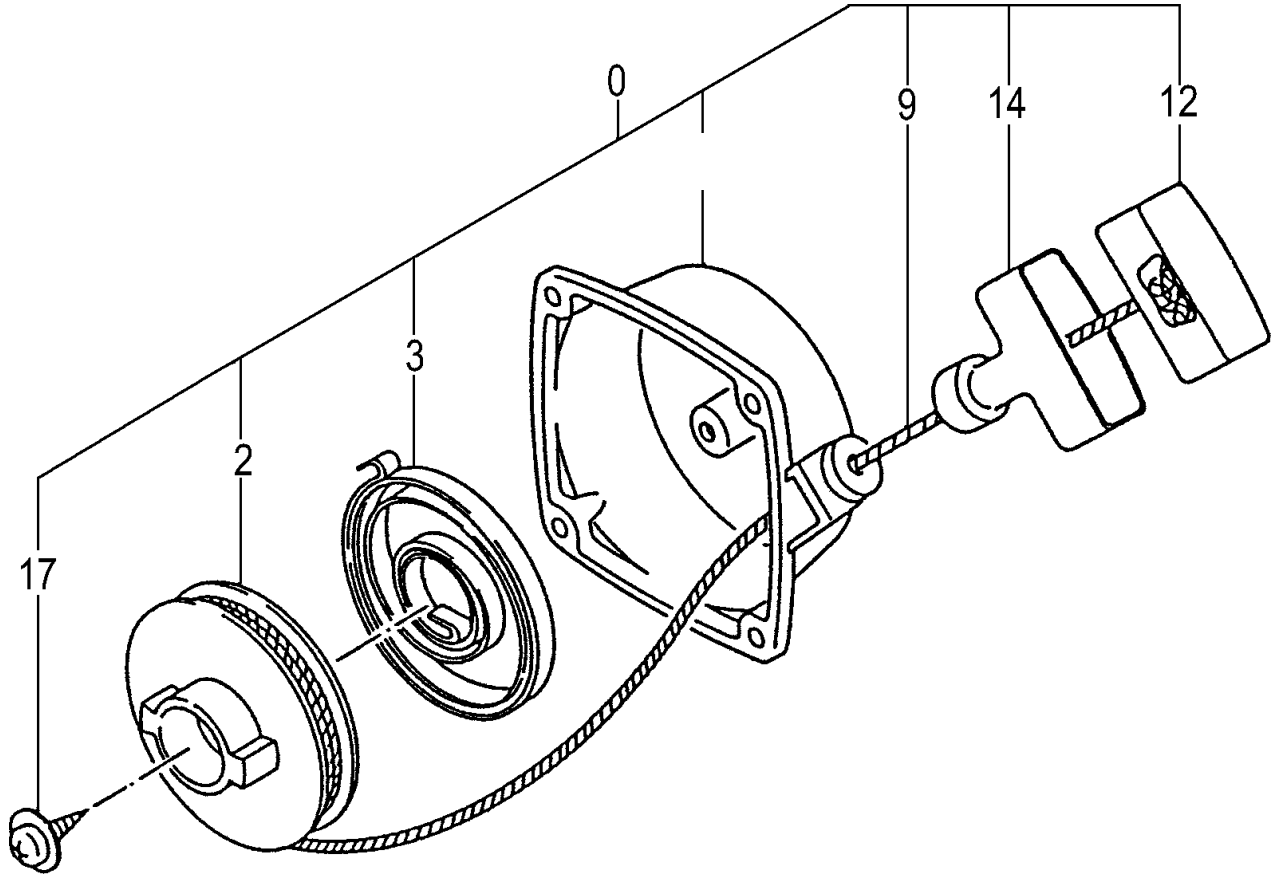

ITEM	PART NUMBER	DESCRIPTION	QTY	COMMENTS
3-27	65504200200	CUSHION,FUEL TANK	2	
3-31	4030422021	GASKET,INTAKE	1	
3-32	4040422U90	SET,CARB INSULATOR	1	
3-33	4020174020	GASKET,CARBURETOR	1	
3-45	45525055900	CARBURETOR	1	
3-49	99416050241	SCREW 5x24WS	2	
3-51	49504200200	LEVER,CHOKE	1	
3-52	70002504090	PIPE,FUEL	2	
3-53	99111100011	NUT,10	1	
3-54	99220100010	WASHER,10 INNER TOOTHED	1	
3-55	42225030800	PUMP,PRIMING	1	
3-63	22301251901	PIPE,FUEL,3X5X230	1	
3-64	68000731201	CLIP 6.3	1	
3-65	67501630900	FILTER,FUEL	1	
3-66	5910422P21	TANK,WHITE,TC-4700	1	
3-68	53432710200	GROMMET,FUEL PIPE	1	
3-70	5950651690	CAP,TANK,BLACK	1	
3-71	8850428280	WIRE,THROTTLE,2070+111	1	
3-76	60304201200	BAND,HOLDING,TANK	1	
3-77	65204201200	CUSHION	1	
3-78	99415050162	SCREW,5X16/PS	2	
3-96	62632810200	CHAIN,TANK CAP	1	

Click on pipe for additional information

ITEM	PART NUMBER	DESCRIPTION	QTY	COMMENTS
4-1	7380422020	PROTECTOR,MUFFLER	1	
4-2	99415050122	SCREW,5X12/PS	1	
4-3	99461050124	BOLT,HEX,5X12S	1	
4-4	99201050061	WASHER,5	1	
4-5	99053060653	SCREW,HEX,6X65	2	
4-6	99201060011	WASHER,6	2	
4-7	7040422S90	MUFFLER	1	
4-9	75104200201	GASKET,MUFFLER	1	
4-10	7210430090	TAIL PIPE SET	1	
4-11	99414040081	SCREW,4X8	2	
4-14	73704230200	GASKET,MUFFLER	1	
4-16	1330423020	SHIELD,HEAT	1	
4-23	99415050182	SCREW,5X18/PS	2	
4-24	99415050252	SCREW,PS,5X25	2	
4-25	65304200200	BRACKET,TANK	1	
4-26	65506100200	CUSHION,TANK	2	
4-81	35910112203	WASHER,CLUTCH B	2	
4-82	2900427080	SHOE,CLUTCH	2	
4-83	3420427020	SPRING,CLUTCH	1	
4-84	99204100030	WASHER,WAVE,10	2	
4-85	3570136U200	BOLT,STEP,CLUTCH	2	

ITEM	PART NUMBER	DESCRIPTION	QTY	COMMENTS
6-0	7620422090	STARTER, RECOIL ASSY	1	
6-1	7720422080	BODY, RECOIL STARTER	1	
6-2	7690422020	REEL, STARTER ROPE	1	
6-3	7790422020	SPRING, RECOIL	1	
6-9	7830427020	ROPE, STARTER	1	
6-12	8350422020	CAP, HANDLE	1	
6-14	7850422020	HANDLE, STARTER	1	
6-17	8390422020	SCREW, SET	1	