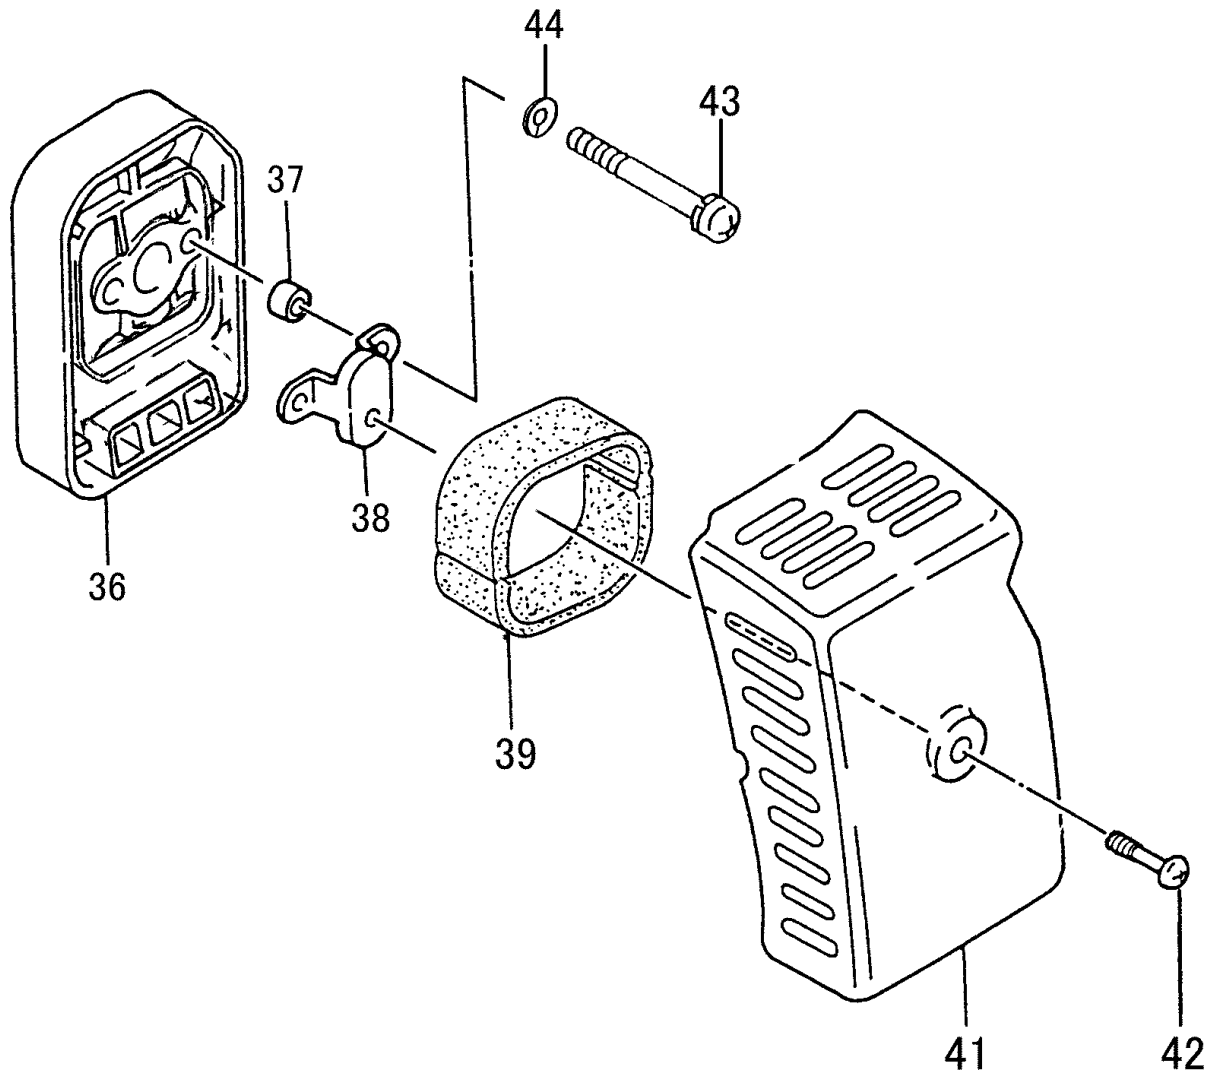

ITEM	PART NUMBER	DESCRIPTION	QTY	COMMENTS
5-36	4230427020	BODY, CLEANER	1	
5-37	65900801200	COLLAR	2	
5-38	4760422U80	BOARD, BLOW OVER CHECK	1	
5-39	4460652N20	CLEANER, ELEMENT	1	
5-41	4240420022	COVER, AIR CLEANER	1	
5-42	4500407220	COVER, CLEANER BOLT	1	
5-43	99011050601	SCREW, 5X60	2	
5-44	99210050012	WASHER, S, 5	2