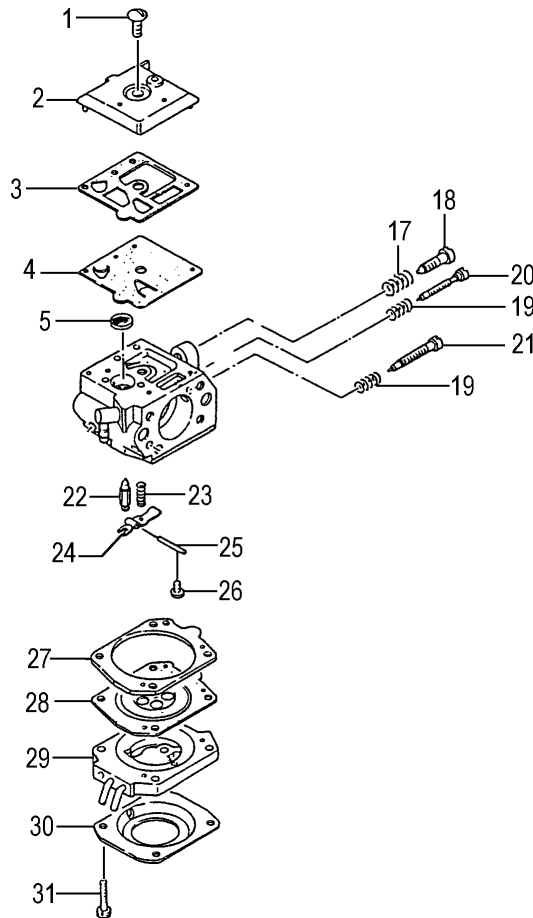

Optional Performance / Racing Pipes

ITEM	PART NUMBER	DESCRIPTION	QTY	COMMENTS
	31880	TANAKA POWER PIPE,47cc	1	

ITEM	PART NUMBER	DESCRIPTION	QTY	COMMENTS
5-36	4230427020	BODY, CLEANER	1	
5-37	65900801200	COLLAR	2	
5-38	4760422U80	BOARD, BLOW OVER CHECK	1	
5-39	4460652N20	CLEANER, ELEMENT	1	
5-41	4240420022	COVER, AIR CLEANER	1	
5-42	4500407220	COVER, CLEANER BOLT	1	
5-43	99011050601	SCREW, 5X60	2	
5-44	99210050012	WASHER, S, 5	2	

ITEM	PART NUMBER	DESCRIPTION	QTY	COMMENTS
6-0	7620422090	STARTER, RECOIL ASSY	1	
6-1	7720422080	BODY, RECOIL STARTER	1	
6-2	7690422020	REEL, STARTER ROPE	1	
6-3	7790422020	SPRING, RECOIL	1	
6-9	7830427020	ROPE, STARTER	1	
6-12	8350422020	CAP, HANDLE	1	
6-14	7850422020	HANDLE, STARTER	1	
6-17	8390422020	SCREW, SET	1	

ITEM	PART NUMBER	DESCRIPTION	QTY	COMMENTS
7-0	45525055900	CARBURETOR ASS'Y	1	
7-1	51425001200	SCREW,SET	1	
7-2	57525012200	BODY,PUMP	1	
7-3	~ ~ ~	GASKET,PUMP	1	
7-4	~ ~ ~	DIAPHRAGM,PUMP	1	
7-5	57825007200	SCREEN,INLET	1	~ Contained in Carb Repair Kit
7-17	46325012200	SPRING,IDLE ADJUST	1	P/N 650-25032-91
7-18	46225006200	SCREW,IDLE ADJUST	1	(Not available individually)
7-19	62325054200	SPRING,ADJUST	2	
7-20	46125032200	SCREW,LOW ADJUST	1	
7-21	46025032200	SCREW,HIGH ADJUST	1	
7-22	6032501220	NEEDLE VALVE	1	
7-23	47725051200	SPRING,VALVE	1	
7-24	47325012200	LEVER,CONTROL	1	
7-25	60525001200	PIN,HINGE	1	
7-26	54625001200	SCREW,SET,HINGE PIN	1	
7-27	~ ~ ~	GASKET,DIAPHRAGM	1	
7-28	~ ~ ~	DIAPHRAGM,METERING	1	
7-29	45425032800	PURGE,AIR	1	
7-30	47625032200	COVER,DIAPHRAGM	1	
7-31	54825016200	SCREW,SET	4	