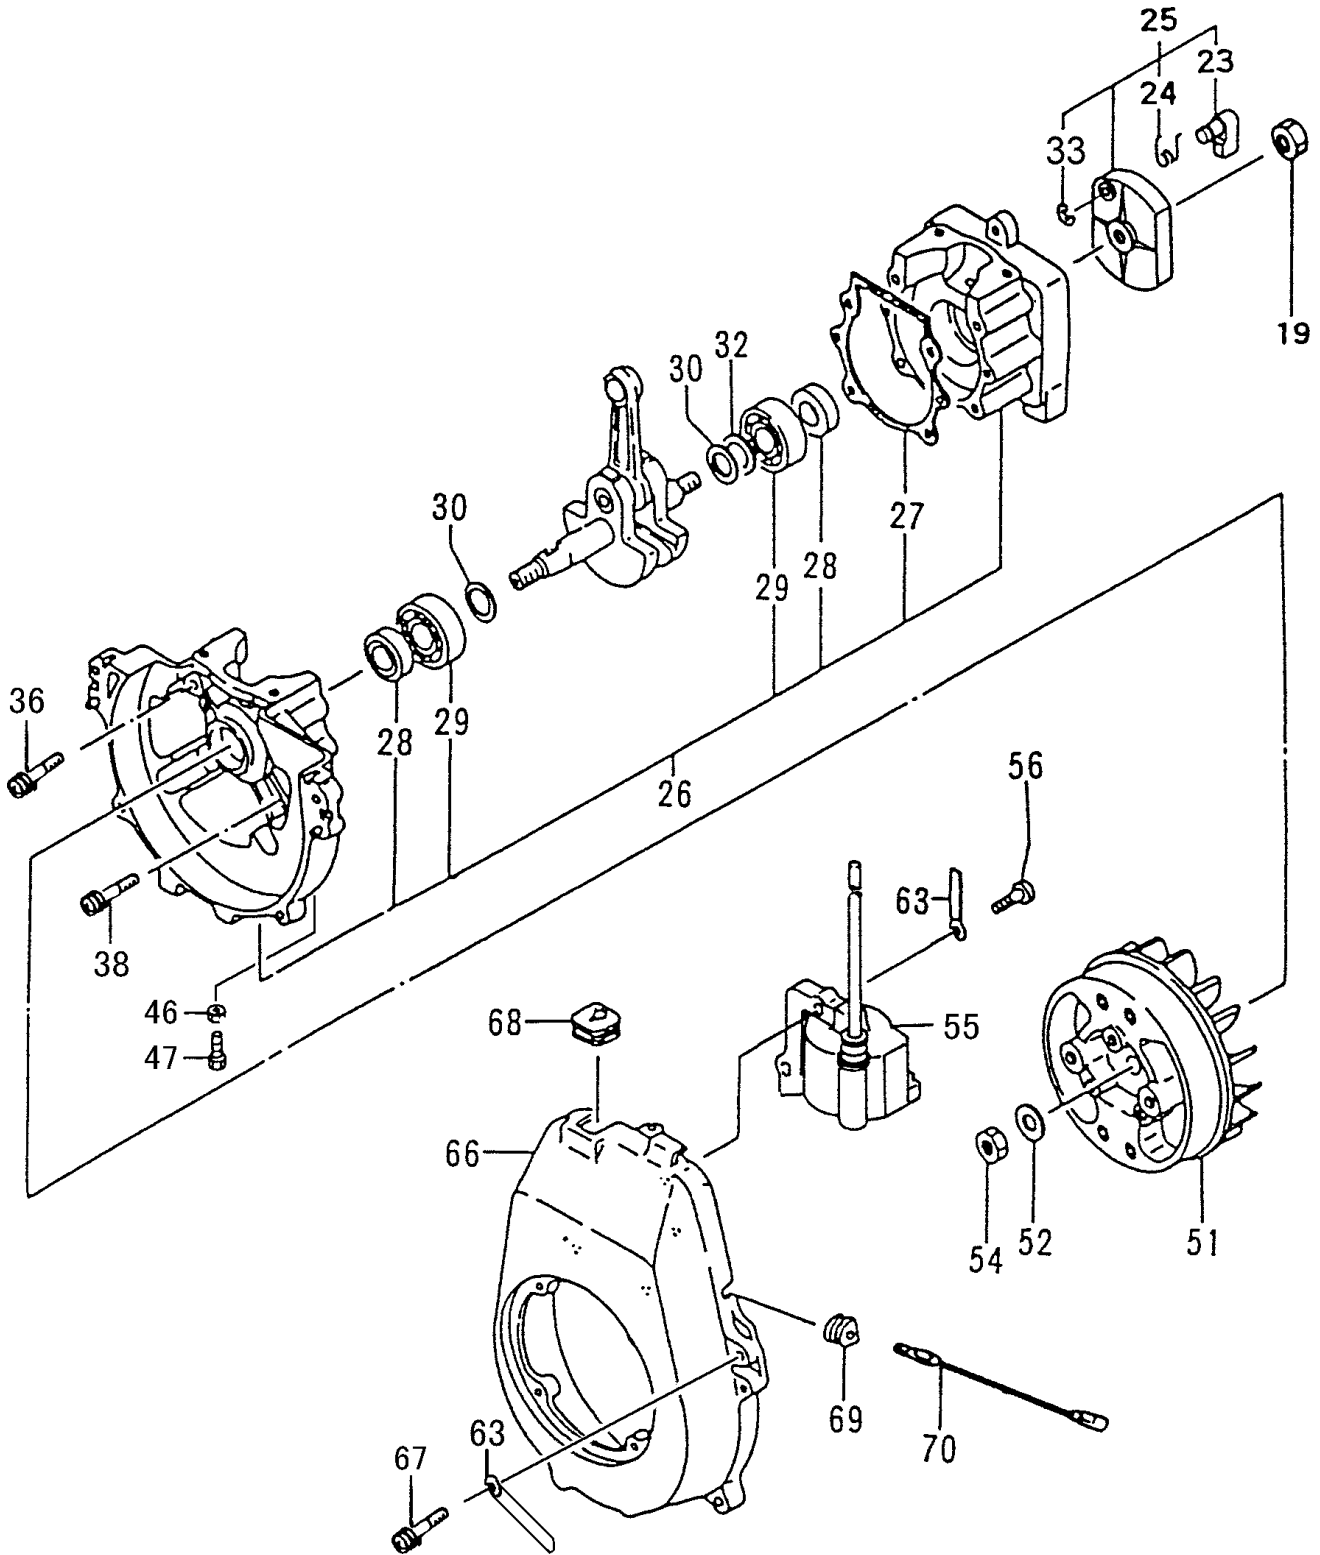

CRANKCASE, FLYWHEEL, STARTER PULLEY • FIGURE 2

CRANKCASE, FLYWHEEL, STARTER PULLEY • FIGURE 2

ITEM	PART NUMBER	DESCRIPTION	QTY	COMMENTS
2-19	99111100013	NUT,10	1	
2-23	7880162V20	PAWL,STARTER	1	
2-24	7900162V200	SPRING,PAWL,STARTER	1	
2-25	7980422090	PAWL, STARTER ASSEMBLY	1	
2-26	0720422091	CRANKCASE ASS'Y	1	
2-27	09004200210	GASKET,CRANKCASE	1	
2-28	99966152511	SEAL,OIL,#VE15X25X7	2	
2-29	99961620200	BEARING,BALL,#6202	2	
2-30	07002401201	WASHER,CRANKSHAFT 15X22	2	
2-32	07102007200	SHIM,15.2X20X.05	1	
2-32	07102007210	SHIM,15.2X20X.10	1	
2-32	07102007220	SHIM,15.2X20X.15	1	
2-32	07111600230	SHIM,16X21X.20	1	
2-32	07111600240	SHIM,16X21X.30	1	
2-33	99355050000	RING,STOP,5	1	
2-36	99414060451	SCREW 6x45/S	2	
2-38	99414060301	SCREW,6X30/S	2	
2-46	99101060013	NUT,6	1	
2-47	89401401201	RECEIVER,OUTER	1	
2-51	1552053780	ROTOR,MAGNETO	1	
2-52	99200100011	WASHER,10	1	
2-54	99111100011	NUT,10	1	
2-55	1672053780	COIL,IGNITION	1	
2-56	99416050181	SCREW,5x18,WS	3	
2-63	19805015800	CLAMP,CORD	2	
2-66	1120428222	CASE,FAN,POLISHED	1	
2-67	99414060202	SCREW,6X20S	4	
2-68	2030604A202	GROMMET	1	
2-69	20306000200	GROMMET,PRIMARY CORD	1	
2-70	1780656280	CORD,STOP,240L	1