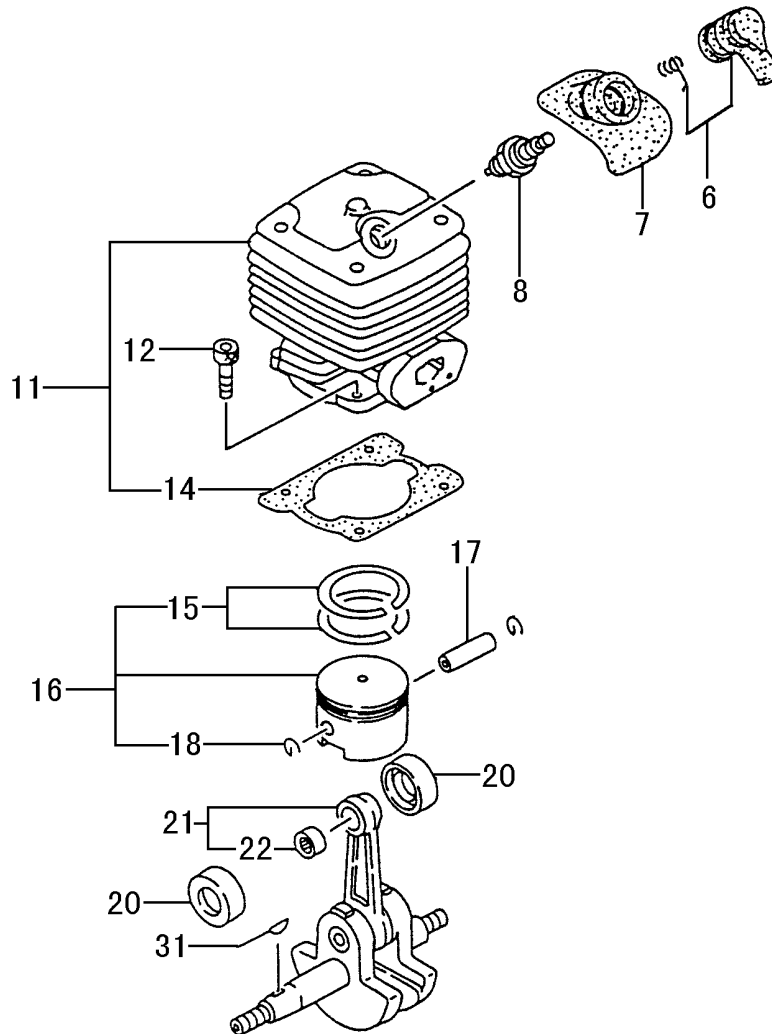

ISM, Inc. • 1028 4th Street SW • Auburn, WA 98001 • Phone: (253) 333-1200 • Fax: (253) 333-1212

ITEM	PART NUMBER	DESCRIPTION	QTY	COMMENTS
1-6	15711666900	CAP, SPARK PLUG ASSEMBLY	1	
1-7	25504200200	COVER, SPARK PLUG, RUBBER	1	
1-8	0181166021	PLUG, SPARK	1	
1-11	0010422U90	SET, CYLINDER	1	
1-12	99461050184	BOLT, HEX, 5X18, S	4	
1-14	0170422021	GASKET, CYLINDER	1	
1-15	04104090210	RING, PISTON	2	
1-16	0300422U90	PISTON	1	
1-17	03710100200	PIN, PISTON, 10X35	1	
1-18	03901000200	CIRCLIP, PISTON PIN	2	
1-20	0360409020	COLLAR, PISTON PIN	2	
1-21	0460422080	CRANKSHAFT	1	
1-22	99962101480	BEARING, NEEDLE	1	
1-31	06802000200	KEY, WOODRUFF, 3X13X5	1	

ITEM	PART NUMBER	DESCRIPTION	QTY	COMMENTS
3-27	65504200200	CUSHION,FUEL TANK	2	
3-31	4030422021	GASKET,INTAKE	1	
3-32	4040422U90	SET,CARB INSULATOR	1	
3-33	4020174020	GASKET,CARBURETOR	1	
3-45	45525055900	CARBURETOR	1	
3-49	99416050241	SCREW 5x24WS	2	
3-51	49504200200	LEVER,CHOKE	1	
3-52	70002504090	PIPE,FUEL	2	
3-53	99111100011	NUT,10	1	
3-54	99220100010	WASHER,10 INNER TOOTHED	1	
3-55	42225030800	PUMP,PRIMING	1	
3-63	22301251901	PIPE,FUEL,3X5X230	1	
3-64	68000731201	CLIP 6.3	1	
3-65	67501630900	FILTER,FUEL	1	
3-66	5910422P21	TANK,WHITE,TC-4700	1	
3-68	53432710200	GROMMET,FUEL PIPE	1	
3-70	5950651690	CAP,TANK,BLACK	1	
3-71	8850428280	WIRE,THROTTLE,2070+111	1	
3-76	60304201200	BAND,HOLDING,TANK	1	
3-77	65204201200	CUSHION	1	
3-78	99415050162	SCREW,5X16/PS	2	
3-96	62632810200	CHAIN,TANK CAP	1	