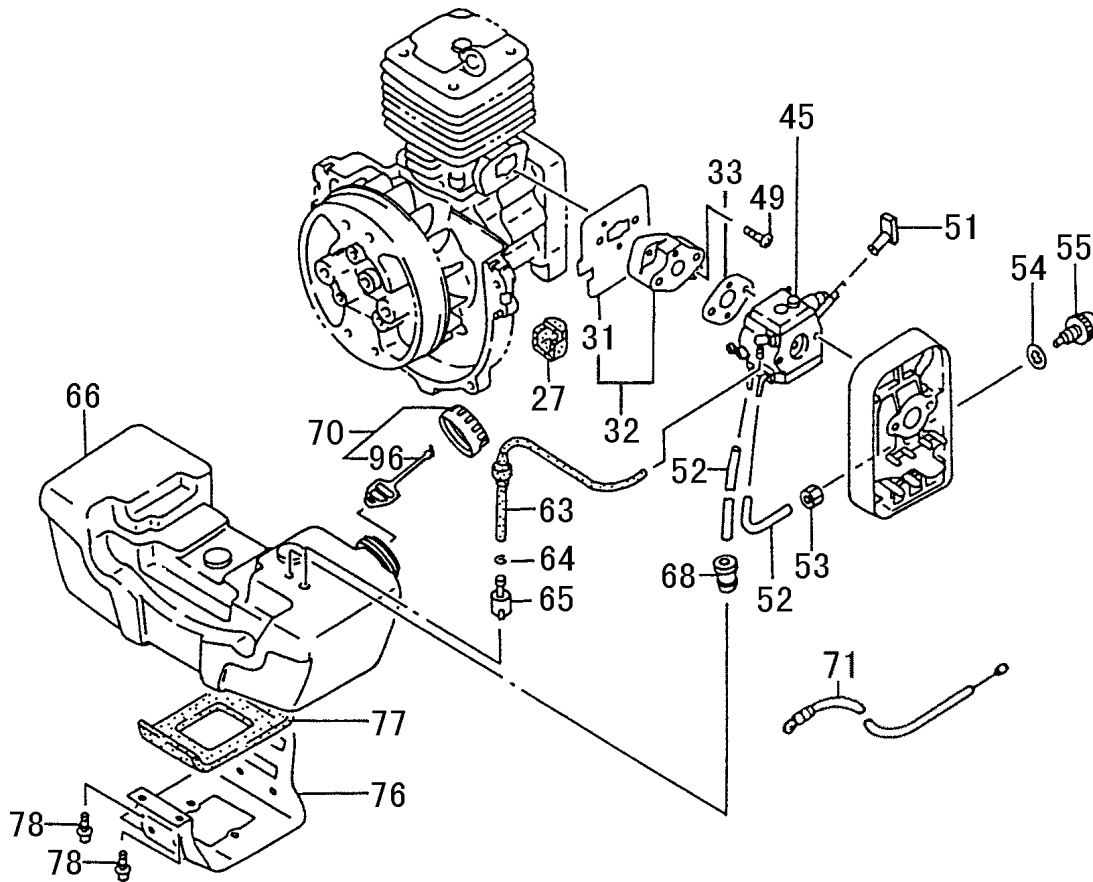

Tanaka Illustrated Parts Manual

Model Number:

TC-4700

SCOOTER ENGINE

P/N 31301

Rev 000

Date 5-26-04

Supplier To The Outdoor Power Equipment Industry

ISM, Inc. • 1028 4th Street SW • Auburn, WA 98001 • Phone: (253) 333-1200 • Fax: (253) 333-1212

ITEM	PART NUMBER	DESCRIPTION	QTY	COMMENTS
1-6	15711666900	CAP, SPARK PLUG ASSEMBLY	1	
1-7	25504200200	COVER, SPARK PLUG, RUBBER	1	
1-8	0181166021	PLUG, SPARK	1	
1-11	0010422U90	SET, CYLINDER	1	
1-12	99461050184	BOLT, HEX, 5X18, S	4	
1-14	0170422021	GASKET, CYLINDER	1	
1-15	04104090210	RING, PISTON	2	
1-16	0300422U90	PISTON	1	
1-17	03710100200	PIN, PISTON, 10X35	1	
1-18	03901000200	CIRCLIP, PISTON PIN	2	
1-20	0360409020	COLLAR, PISTON PIN	2	
1-21	0460422080	CRANKSHAFT	1	
1-22	99962101480	BEARING, NEEDLE	1	
1-31	06802000200	KEY, WOODRUFF, 3X13X5	1	

ITEM	PART NUMBER	DESCRIPTION	QTY	COMMENTS
3-27	65504200200	CUSHION,FUEL TANK	2	
3-31	4030422021	GASKET,INTAKE	1	
3-32	4040422U90	SET,CARB INSULATOR	1	
3-33	4020174020	GASKET,CARBURETOR	1	
3-45	45525055900	CARBURETOR	1	
3-49	99416050241	SCREW 5x24WS	2	
3-51	49504200200	LEVER,CHOKE	1	
3-52	70002504090	PIPE,FUEL	2	
3-53	99111100011	NUT,10	1	
3-54	99220100010	WASHER,10 INNER TOOTHED	1	
3-55	42225030800	PUMP,PRIMING	1	
3-63	22301251901	PIPE,FUEL,3X5X230	1	
3-64	68000731201	CLIP 6.3	1	
3-65	67501630900	FILTER,FUEL	1	
3-66	5910422P21	TANK,WHITE,TC-4700	1	
3-68	53432710200	GROMMET,FUEL PIPE	1	
3-70	5950651690	CAP,TANK,BLACK	1	
3-71	8850428280	WIRE,THROTTLE,2070+111	1	
3-76	60304201200	BAND,HOLDING,TANK	1	
3-77	65204201200	CUSHION	1	
3-78	99415050162	SCREW,5X16/PS	2	
3-96	62632810200	CHAIN,TANK CAP	1	