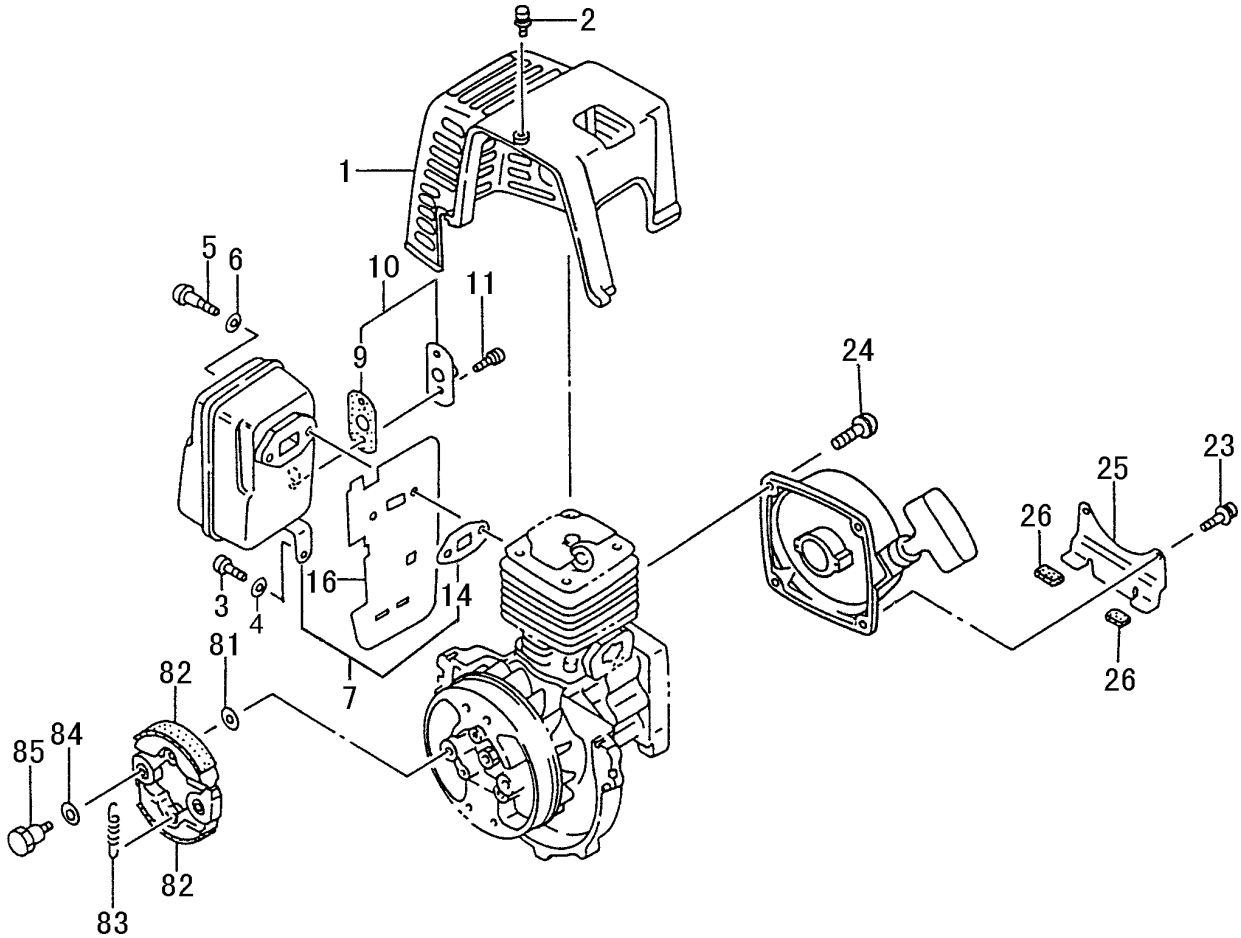

CRANKCASE, FLYWHEEL, STARTER PULLEY • FIGURE 2

CRANKCASE, FLYWHEEL, STARTER PULLEY • FIGURE 2

ITEM	PART NUMBER	DESCRIPTION	QTY	COMMENTS
2-19	99111100013	NUT,10	1	
2-23	7880162V20	PAWL,STARTER	1	
2-24	7900162V200	SPRING,PAWL,STARTER	1	
2-25	7980422090	PAWL, STARTER ASSEMBLY	1	
2-26	0720422091	CRANKCASE ASS'Y	1	
2-27	09004200210	GASKET,CRANKCASE	1	
2-28	99966152511	SEAL,OIL,#VE15X25X7	2	
2-29	99961620200	BEARING,BALL,#6202	2	
2-30	07002401201	WASHER,CRANKSHAFT 15X22	2	
2-32	07102007200	SHIM,15.2X20X.05	1	
2-32	07102007210	SHIM,15.2X20X.10	1	
2-32	07102007220	SHIM,15.2X20X.15	1	
2-32	07111600230	SHIM,16X21X.20	1	
2-32	07111600240	SHIM,16X21X.30	1	
2-33	99355050000	RING,STOP,5	1	
2-36	99414060451	SCREW 6x45/S	2	
2-38	99414060301	SCREW,6X30/S	2	
2-46	99101060013	NUT,6	1	
2-47	89401401201	RECEIVER,OUTER	1	
2-51	1552053780	ROTOR,MAGNETO	1	
2-52	99200100011	WASHER,10	1	
2-54	99111100011	NUT,10	1	
2-55	1672053780	COIL,IGNITION	1	
2-56	99416050181	SCREW,5x18,WS	3	
2-63	19805015800	CLAMP,CORD	2	
2-66	1120428222	CASE,FAN,POLISHED	1	
2-67	99414060202	SCREW,6X20S	4	
2-68	2030604A202	GROMMET	1	
2-69	20306000200	GROMMET,PRIMARY CORD	1	
2-70	1780656280	CORD,STOP,240L	1	

ITEM	PART NUMBER	DESCRIPTION	QTY	COMMENTS
3-27	65504200200	CUSHION,FUEL TANK	2	
3-31	4030422021	GASKET,INTAKE	1	
3-32	4040422U90	SET,CARB INSULATOR	1	
3-33	4020174020	GASKET,CARBURETOR	1	
3-45	45525055900	CARBURETOR	1	
3-49	99416050241	SCREW 5x24WS	2	
3-51	49504200200	LEVER,CHOKE	1	
3-52	70002504090	PIPE,FUEL	2	
3-53	99111100011	NUT,10	1	
3-54	99220100010	WASHER,10 INNER TOOTHED	1	
3-55	42225030800	PUMP,PRIMING	1	
3-63	22301251901	PIPE,FUEL,3X5X230	1	
3-64	68000731201	CLIP 6.3	1	
3-65	67501630900	FILTER,FUEL	1	
3-66	5910422P21	TANK,WHITE,TC-4700	1	
3-68	53432710200	GROMMET,FUEL PIPE	1	
3-70	5950651690	CAP,TANK,BLACK	1	
3-71	8850428280	WIRE,THROTTLE,2070+111	1	
3-76	60304201200	BAND,HOLDING,TANK	1	
3-77	65204201200	CUSHION	1	
3-78	99415050162	SCREW,5X16/PS	2	
3-96	62632810200	CHAIN,TANK CAP	1	