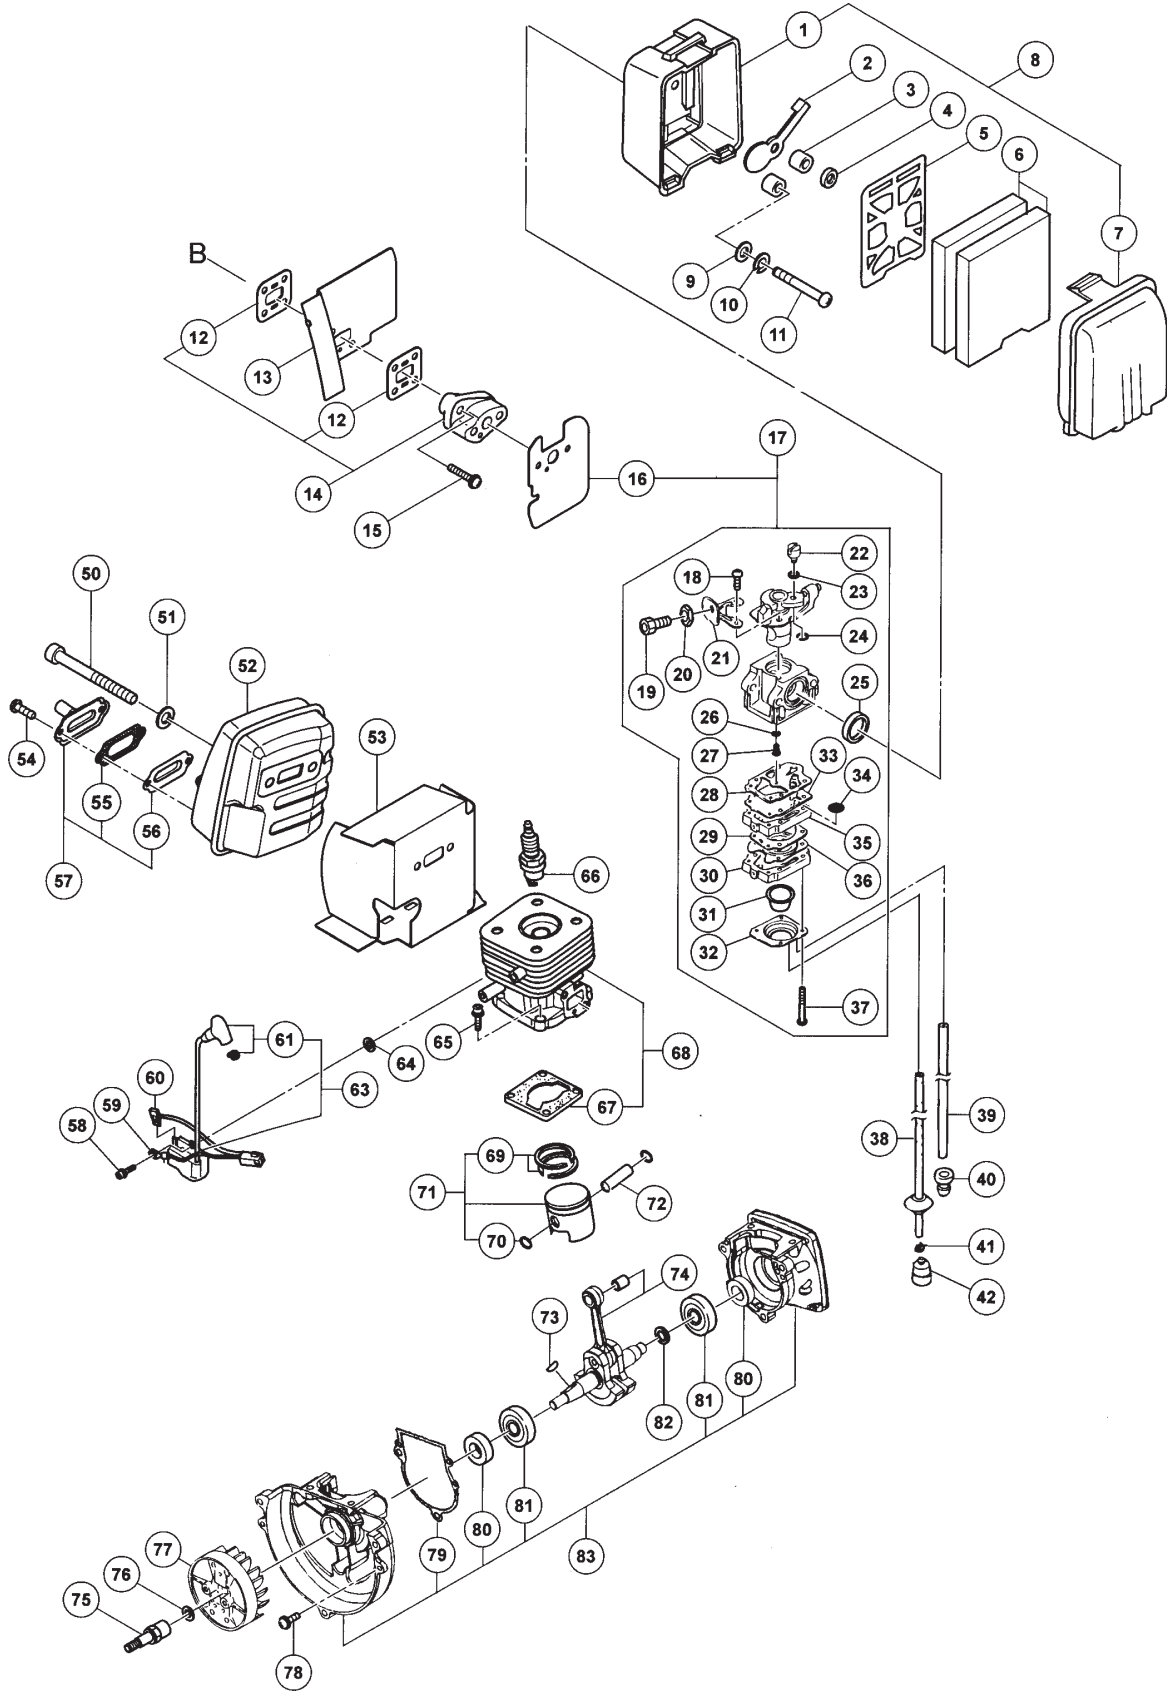

ITEM	PART NUMBER	DESCRIPTION	Qty	COMMENTS
1	4230659120	AIR CLEANER BODY	1	
2	4930659020	CHOKE VALVE	1	
3	4700602K200	COLLAR	2	
4	4530602K200	SPACER	1	
5	4760634C200	BLOW OVER CHECK BOARD	1	
6	4460634C200	CLEANER SPONGE	2	Order quantity 2 to get 2 air filters
7	4240659020	CLEANER CAP	1	
8	4100659091	AIR CLEANER ASS'Y	1	Includes #1-7
9	99200050011	SMALL WASHER 5	2	
10	99210050012	S.WASHER 5	2	
11	99011050602	SCREW 5X60	2	
12	6684865	INSULATOR GASKET	2	
13	6684866	PARTITION PLATE	1	
14	6684867	INSULATOR SET	1	Includes gasket #12 (2pcs) and #13
15	99464050255	HEX HOLE BOLT 5X25WS	2	
16	6684868	CARBURETOR GASKET	1	
17	6684869	CARBURETOR SET	1	Includes gasket #16
18	51425100200	THROTTLE SET SCREW	2	
19	61425137200	CABLE ADJUSTER	1	
20	99101060013	CABLE ADJUSTER LOCK NUT	1	
21	54425164200	CABLE ADJUSTER STAY	1	
22	53925120200	SWIVEL	1	
23	5492516520	THRUST WASHER	1	
24	48925100200	STOP RING	1	
25	4310634C200	CLEANER PACKING	1	
26	55025100200	O-RING	1	
27	6684876	MAIN JET #37	1	
28	---	PUMP GASKET	1	~ Included in carb kit #650.25124.900
29	---	DIAPHRAGM GASKET	1	(not available individually)
30	4422515180	PRIMING PUMP COMP.	1	
31	44725108200	PRIMING BODY	1	
32	4762515120	DIAPHRAGM COVER	1	
33	---	PUMP DIAPHRAGM	1	
34	57825007200	INLET SCREEN	1	
35	5752515380	PUMP BODY COMP	1	
36	---	METERING DIAPHRAGM	1	
37	5482515120	SET SCREW	4	
38	2230162V900	FUEL PIPE ASS'Y	1	
39	70003005350	FUEL PIPE 3X5X350	1	13" piece fuel pipe - cut to fit
40	53432710200	RETURN GROMMET	1	
41	68000731201	CLIP, 6.3 DIA.	1	
42	6750404280	PUMP FILTER BODY COMP.	1	
50	99051060553	HEX HOLE BOLT 6X55	2	
51	99201060011	WASHER 6	2	
52	6684886	MUFFLER COMP	1	
53	6684888	INSULATOR	1	
54	99436040081	SCREW 4X8/WS	2	
55	6684889	SPARK ARRESTER	1	
56	6684890	MUFFLER S GASKET	1	
57	6684891	TAIL PIPE SET	1	Includes #54, #55