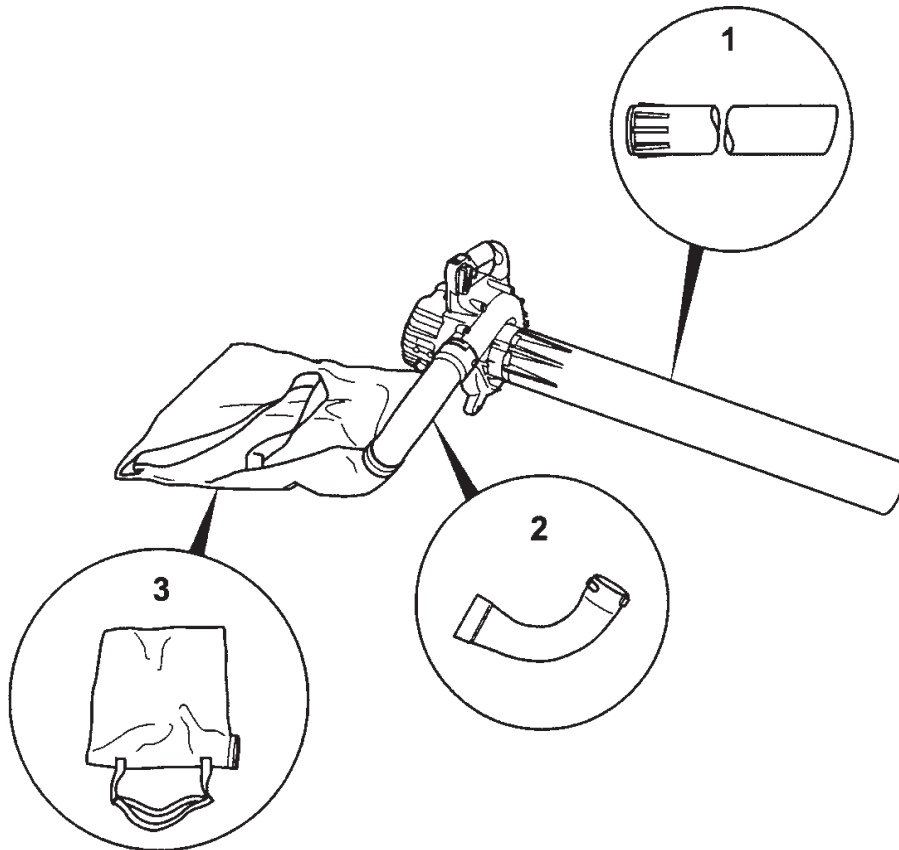

ITEM	PART NUMBER	DESCRIPTION	Qty	COMMENTS
1	6684946	PIPE,VACUUM	1	
2	6684947	PIPE,VENT	1	
3	6684975	BAG	1