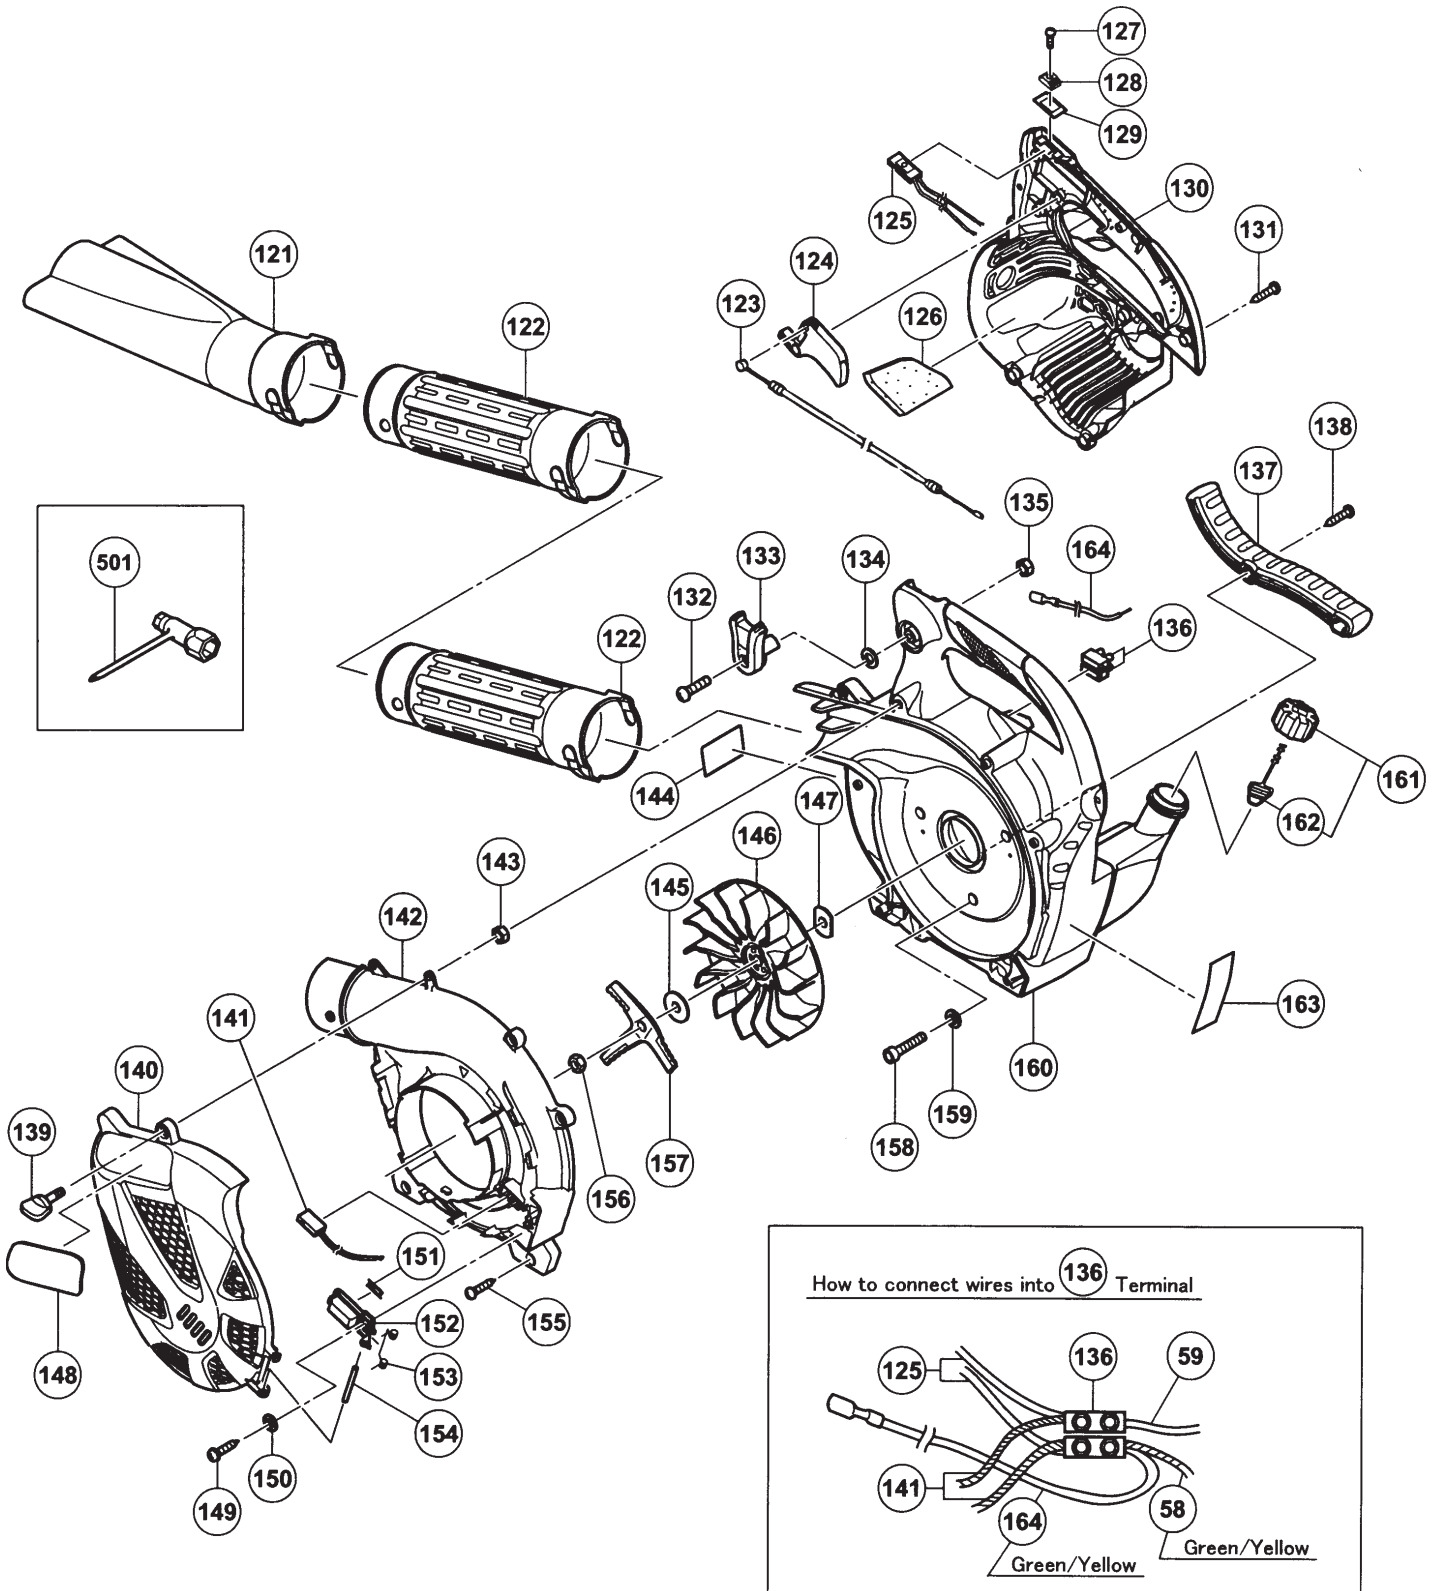

ITEM	PART NUMBER	DESCRIPTION	Qty	COMMENTS
58	99464040184	HEX. HOLE BOLT 4X18WS	2	
59	6684892	EARTH CORD 120L	1	
60	6684893	STOP CORD 145L	1	
61	1570168090	PLUG CAP ASS'Y	1	
63	6684895	IGNITION COIL ASS'Y	1	Includes #60
64	1820186A201	WASHER	2	
65	99461050184	HEX. HOLE BOLT 5X18/S	4	
66	01802233200	SPARK PLUG	1	
67	0170735020	CYLINDER GASKET	1	
68	0010760090	CYLINDER SET	1	Includes cylinder gasket #65
69	04101601200	PISTON RING	2	
70	0390060120	PISTON PIN CIRCLIP	2	
71	0300750090	PISTON SET	1	Includes rings & circlips #67, #68
72	0370704520	PISTON PIN	1	
73	06810100200	WOOD-RUFF KEY 3X13X4.5	1	
74	6684900	CRANK SHAFT COMP	1	
75	6684901	SPECIAL BOLT	1	
76	99201080011	WASHER 8	1	
77	6684902	MAGNETO ROTOR COMP	1	
78	99461050164	HEX. HOLE BOLT 5X16S	4	
79	0900735022	CRANK CASE GASKET	1	
80	99966122200	OIL SEAL TB 12227	2	
81	99961600115	BALL BEARING 6001 C3	2	
82	33000200230	GEAR SHAFT SHIM 0.20	V	
82	33000200240	GEAR SHAFT SHIM 0.30	V	
83	0720304594	CRANK CASE ASSY	1	Includes bearings, seals and gasket #77-80