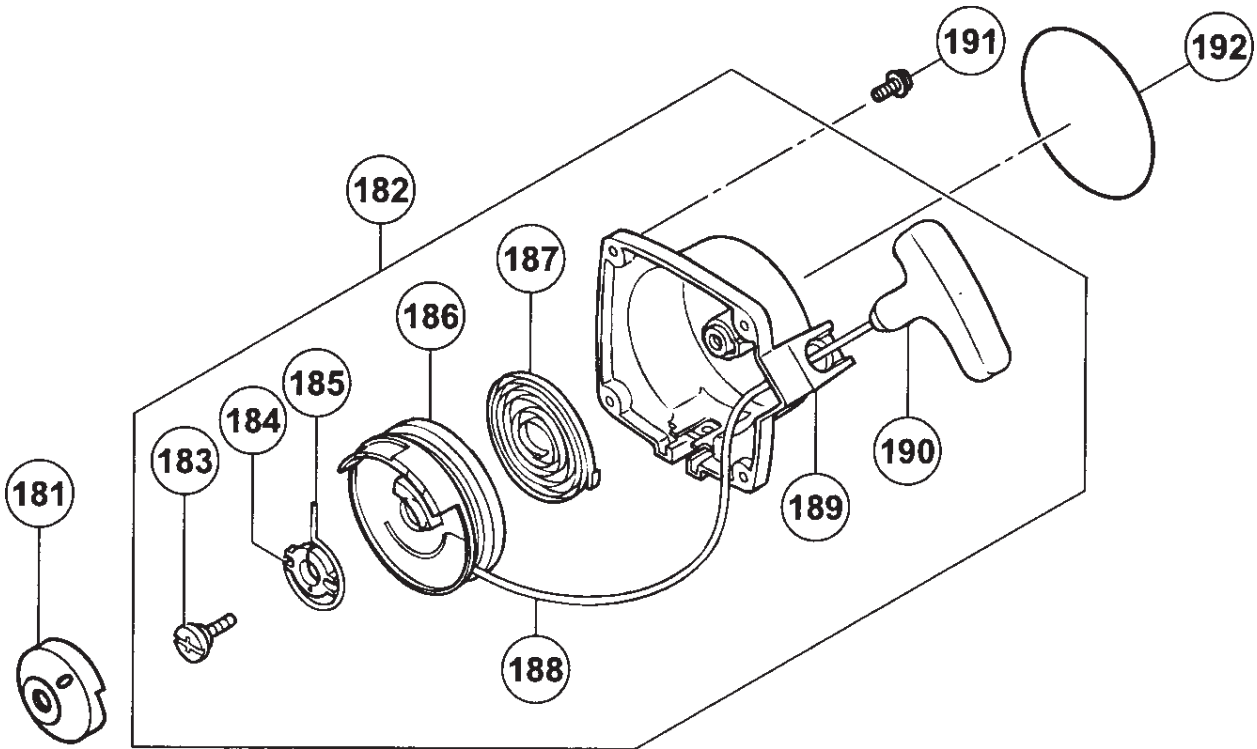

ITEM	PART NUMBER	DESCRIPTION	Qty	COMMENTS
181	7980304520	STARTER PULLEY	1	
182	7620304590	STARTER ASSEMBLY	1	Includes #183-#190
183	8390304520	SET SCREW	1	
184	7710304520	PULLEY STAY	1	
185	7770304520	SWING ARM	1	
186	7740304520	STARTER ROPE REEL	1	
187	7790304520	RECOIL SPRING	1	
188	7830304520	STARTER ROPE	1	
189	7720304580	STARTER BODY	1	
190	7850304520	STARTER HANDLE	1	
191	99463040154	HEX.HOLE BOLT 4X15/PS	4	
192	6684956	DECAL	1