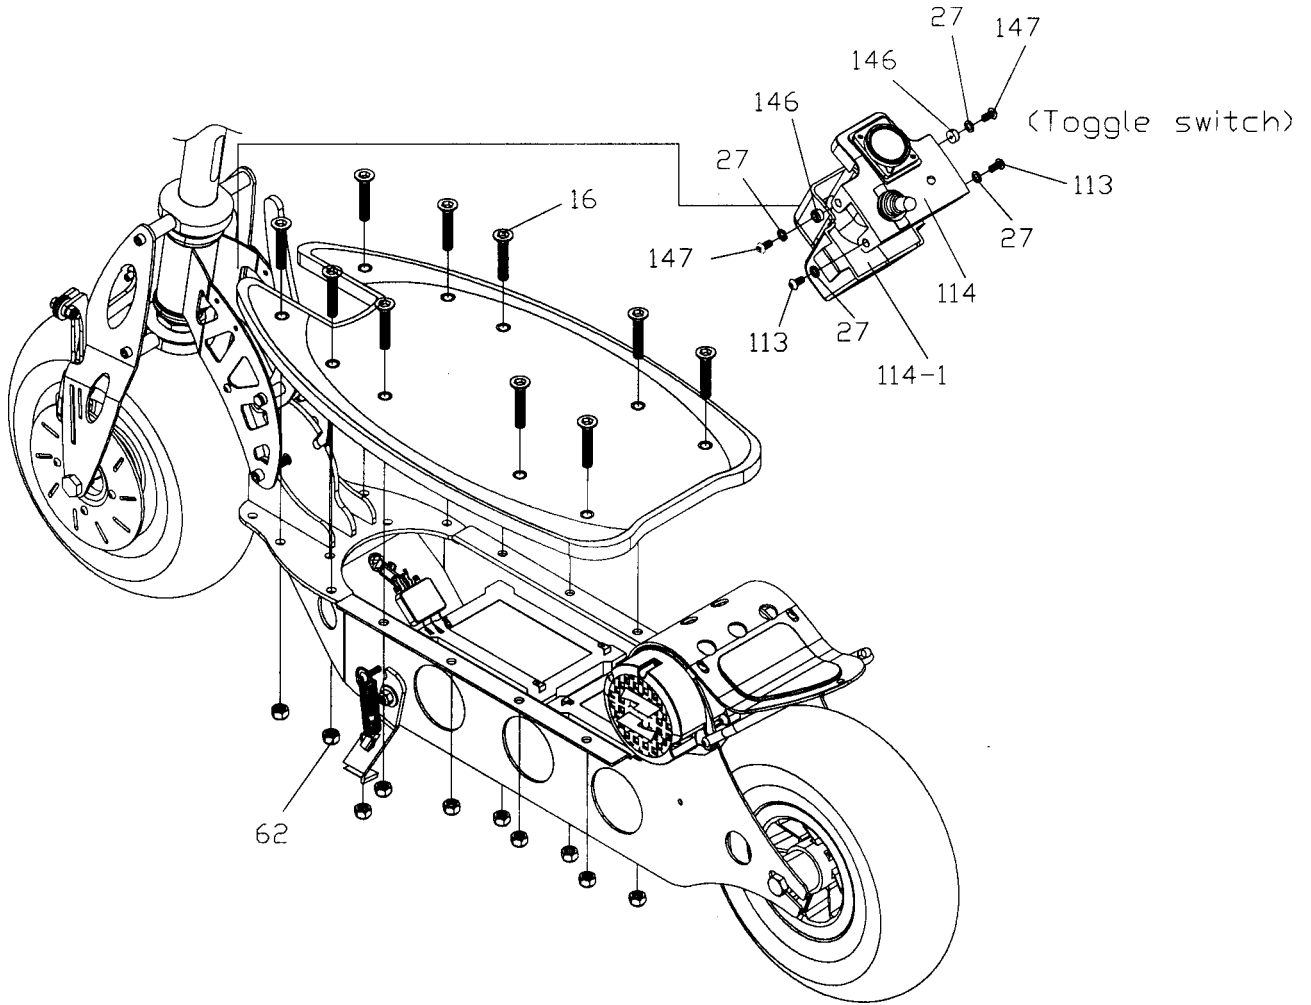

ITEM	PART NUMBER	DESCRIPTION	QTY	COMMENTS
14-16	31090	BOLT,M6xP1.0x25,FLT HD	1	
14-27	31121	WASHER,SPRING,M5	5	
14-62	31156	NUT,NYLON	1	
14-113	31707	SCREW,CONTROL PANEL	3	
14-114	31691	CONTROL PANEL,TOP,450EX	1	
14-114-1	70014	CONTROL PANEL,BOTTOM,450EX	1	
14-146	70015	PLASTIC,P-1131	2	
14-147	70016	SCREW,M5xP0.8x13	2