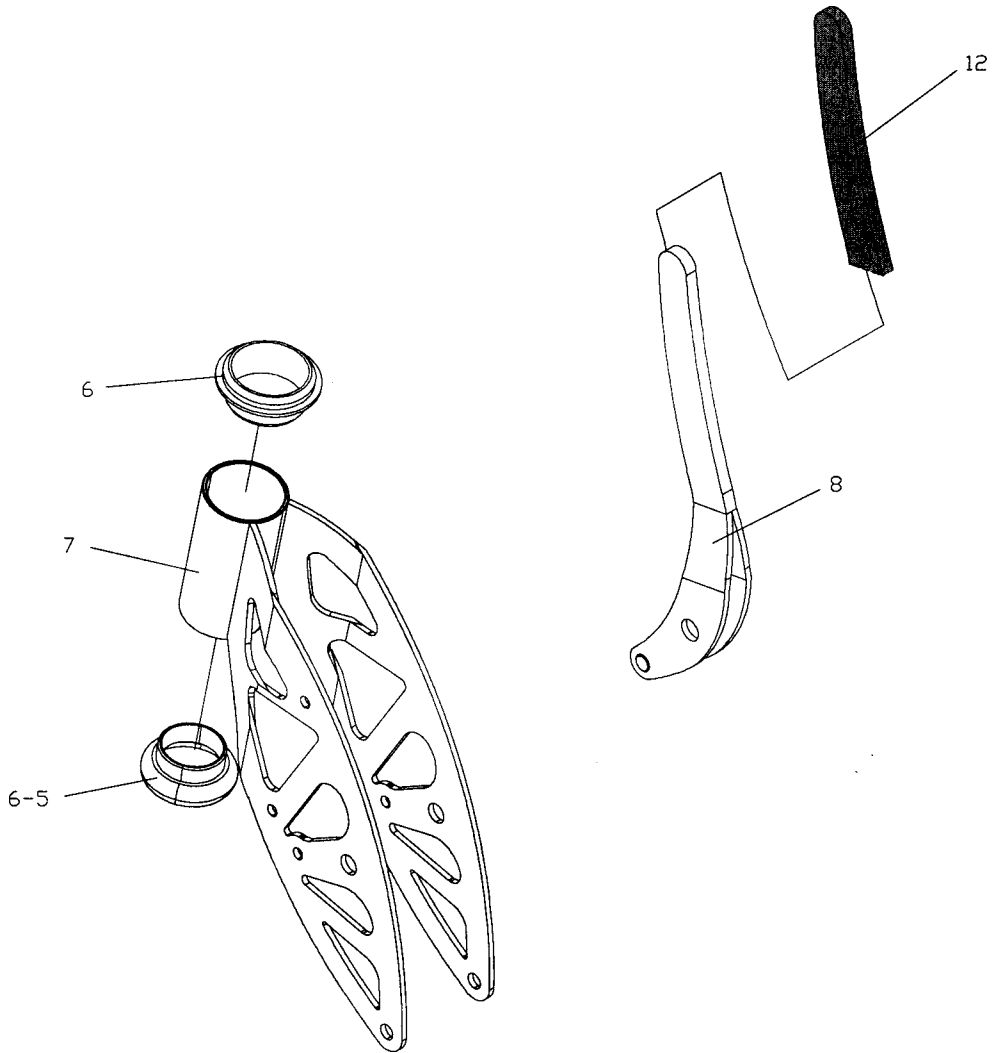

ITEM	PART NUMBER	DESCRIPTION	QTY	COMMENTS
1-3	30993	LEVER,BRAKE,W-WIRE	1	
1-4	30798	GRIP,HANDLE	2	
1-5	31071	HANDLE BAR SLEEVE	1	
1-125	31563	BOLT,M6xP1.0x20	4	
1-126	31564	STEERING STEM CAP	1	
1-127	70000	HANDLEBAR,STREET,BLACK	1	
1-128	31566	BOLT,M6xP1.0x15	1	
1-129	31565	STEERING STEM	1	
1-130	31567	BOLT,M6xP1.0x42	2	
1-131	31658	NUT	2	
1-132	32406	STEERING TUBE,ORANGE	1	
1-154	31686	LEVER,THROTTLE,ASS'Y	1	

ITEM	PART NUMBER	DESCRIPTION	QTY	COMMENTS
2-62	31135	NUT,NYLON,M6xP1.0	2	
2-68	30861	LEFT FRONT FORK (CHROME)	1	
2-70	30854	ARM,BRAKE,(SMALL)	2	
2-73	30930	BRAKE PAD SET,TPB	1	
2-74	30855	BOLT,K-193	1	
2-75	30859	BOLT	1	
2-76	30853	ARM,BRAKE,(LARGE)	1	
2-77	30851	KIT,BRAKE ARM HDWE	1	
2-78	30852	KIT,BRAKE CABLE RECEIVER	1	
2-80	30856	WHEEL,BRAKE	1	
2-81	30860	WASHER	4	

### FRONT WHEEL & BRAKE DISC • FIGURE 3

ITEM	PART NUMBER	DESCRIPTION	QTY	COMMENTS
3-22	30830	WASHER, SPRING M6	4	
3-60	31105	BOLT, M8xP1.25x30	4	
3-61	30883	BEARING, 6200-2RS	2	
3-65	30829	DISC, BRAKE, MOBY	1	
3-69	31106	BOLT, M6xP1.0x12	4	
3-133	70001	SPACER, FRONT WHEEL, (L)	1	
3-134	70002	SPACER, FRONT WHEEL, (R)	1	
3-135	70003	HUB, FRONT WHEEL, (R)	1	
3-136	70004	HUB, FRONT WHEEL, (L)	1	
3-137	70005	SPACER, FRONT WHEEL	1	
3-138	30823	TIRE, 10"	1	
3-139	30911	TUBE, TIRE	1	

ITEM	PART NUMBER	DESCRIPTION	QTY	COMMENTS
4-22	30830	WASHER, SPRING M6	4	
4-31	30880	NUT, M10xP1.5	1	
4-32	30881	ADJUSTER	2	
4-33	30891	BOLT, AXLE	1	
4-60	31105	BOLT, M8xP1.25x30	4	
4-61	30883	BEARING, 6200-2RS	2	
4-69	31106	BOLT, M6xP1.0x12	4	
4-82	31111	SPROCKET, XTR	1	
4-101	31114	WASHER	1	
4-138	30823	TIRE, 10"	1	
4-139	30911	TUBE, TIRE	1	
4-141	70018	HUB, REAR WHEEL, (R)	1	
4-142	70019	HUB, REAR WHEEL, (L)	1	
4-143	70020	SPACER, REAR WHEEL, (L)	1	
4-144	70021	SPACER, REAR WHEEL, (R)	1	