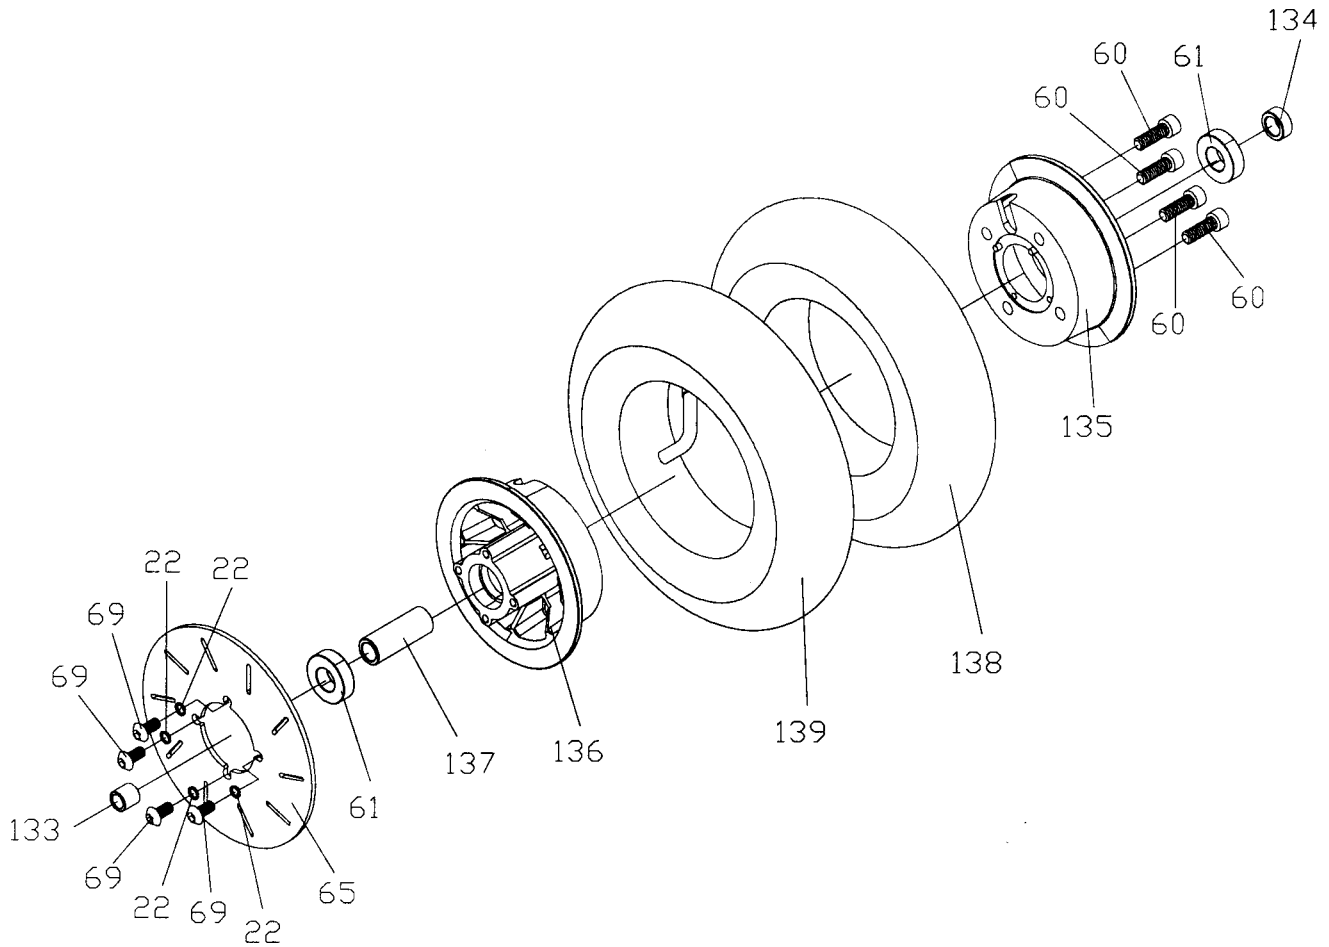

FRONT WHEEL & BRAKE DISC • FIGURE 3

ITEM	PART NUMBER	DESCRIPTION	QTY	COMMENTS
3-22	30830	WASHER, SPRING M6	4	
3-60	31105	BOLT, M8xP1.25x30	4	
3-61	30883	BEARING, 6200-2RS	2	
3-65	30829	DISC, BRAKE, MOBY	1	
3-69	31106	BOLT, M6xP1.0x12	4	
3-133	70001	SPACER, FRONT WHEEL, (L)	1	
3-134	70002	SPACER, FRONT WHEEL, (R)	1	
3-135	70003	HUB, FRONT WHEEL, (R)	1	
3-136	70004	HUB, FRONT WHEEL, (L)	1	
3-137	70005	SPACER, FRONT WHEEL	1	
3-138	30823	TIRE, 10"	1	
3-139	30911	TUBE, TIRE	1