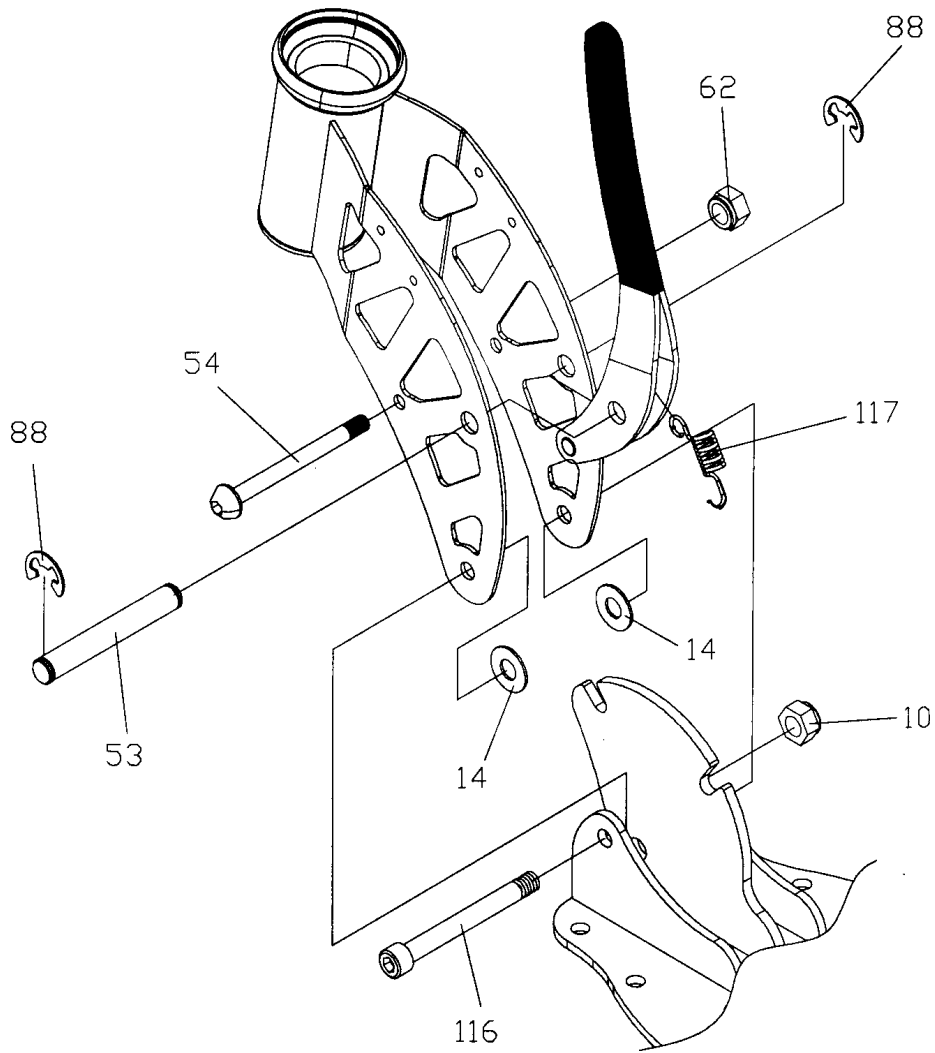

ITEM	PART NUMBER	DESCRIPTION	QTY	COMMENTS
4-22	30830	WASHER, SPRING M6	4	
4-31	30880	NUT, M10xP1.5	1	
4-32	30881	ADJUSTER	2	
4-33	30891	BOLT, AXLE	1	
4-60	31105	BOLT, M8xP1.25x30	4	
4-61	30883	BEARING, 6200-2RS	2	
4-69	31106	BOLT, M6xP1.0x12	4	
4-82	31111	SPROCKET, XTR	1	
4-101	31114	WASHER	1	
4-138	30823	TIRE, 10"	1	
4-139	30911	TUBE, TIRE	1	
4-141	70018	HUB, REAR WHEEL, (R)	1	
4-142	70019	HUB, REAR WHEEL, (L)	1	
4-143	70020	SPACER, REAR WHEEL, (L)	1	
4-144	70021	SPACER, REAR WHEEL, (R)	1	

ITEM	PART NUMBER	DESCRIPTION	QTY	COMMENTS
6-26	31120	SPACER,T-810	1	
6-27	31121	WASHER,SPRING,M5	1	
6-28	30810	BOLT,M5xP0.8x15	1	
6-86	31122	SPROCKET,(SMALL),XTR	1	
6-120	31923	MOTOR,FAN COOLED	1	

ITEM	PART NUMBER	DESCRIPTION	QTY	COMMENTS
7-21	31097	BOLT,M6xP1.0x10	3	
7-22	30830	WASHER,SPRING M6	5	
7-35	30811	SPRING,KICK STAND	1	
7-36	31090	BOLT,M6xP1.0x25,FLT HD	1	
7-37	31124	WASHER	1	
7-38	31125	WASHER	3	
7-39	31088	ARM	1	
7-43	31128	PLATE,MOTOR,BLACK,(R)	1	
7-46	30989	FRAME,XTR,BLACK	1	
7-62	30936	NUT,M6xP1.0	1	
7-105	31132	BOLT,M6xP1.0x13	1	
7-121	70006	BRACKET,FAN MOTOR	1	
7-122	70007	BOLT,M6xP1.0x40	1	
7-123	70008	FAN COVER,MOTOR	1	
7-124	70009	BOLT,M4xP0.7x16	2	
7-145	31152	BRACE,FENDER,XTR	1	
7-153	30812	STAND,KICK	1	

ITEM	PART NUMBER	DESCRIPTION	QTY	COMMENTS
8-15	31839	DECK ASSY	1	
8-148	70010	GRIP TAPE SET	1	
8-150	70011	DECAL,BLADEZ XTR,STREET	1	

ITEM	PART NUMBER	DESCRIPTION	QTY	COMMENTS
9-10	30821	NUT,M8xP1.25	1	
9-14	31137	WASHER	2	
9-53	31138	PIN,T-687	1	
9-54	31139	BOLT,K-180	1	
9-62	31135	NUT,NYLON,M6xP1.0	1	
9-88	30862	E-RING	2	
9-116	31140	BOLT,K-257	1	
9-117	31662	SPRING,FOLDING HANDLE	1	

ITEM	PART NUMBER	DESCRIPTION	QTY	COMMENTS
12-21	31097	BOLT,M6xP1.0x10	4	
12-22	30830	WASHER,SPRING M6	7	
12-23	30996	FENDER,CHROME	1	
12-25	31000	CHAIN,XTR,50	1	
12-41	31149	SPACER,T-782	2	
12-42	31150	BOLT,M6xP1.0x35,RD HD	3	
12-62	30936	NUT,M6xP1.0	1	
12-94	31151	WASHER	3	
12-105	31132	BOLT,M6xP1.0x13	1	