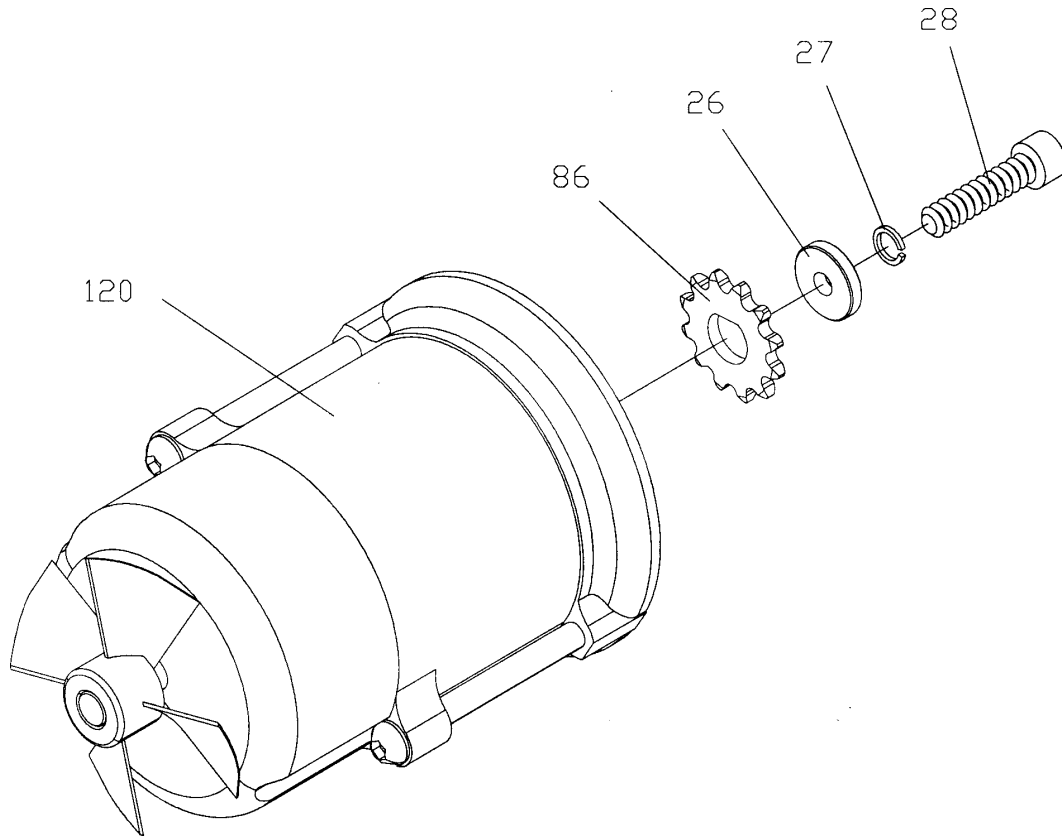

ITEM	PART NUMBER	DESCRIPTION	QTY	COMMENTS
6-26	31120	SPACER,T-810	1	
6-27	31121	WASHER,SPRING,M5	1	
6-28	30810	BOLT,M5xP0.8x15	1	
6-86	31122	SPROCKET,(SMALL),XTR	1	
6-120	31923	MOTOR,FAN COOLED	1