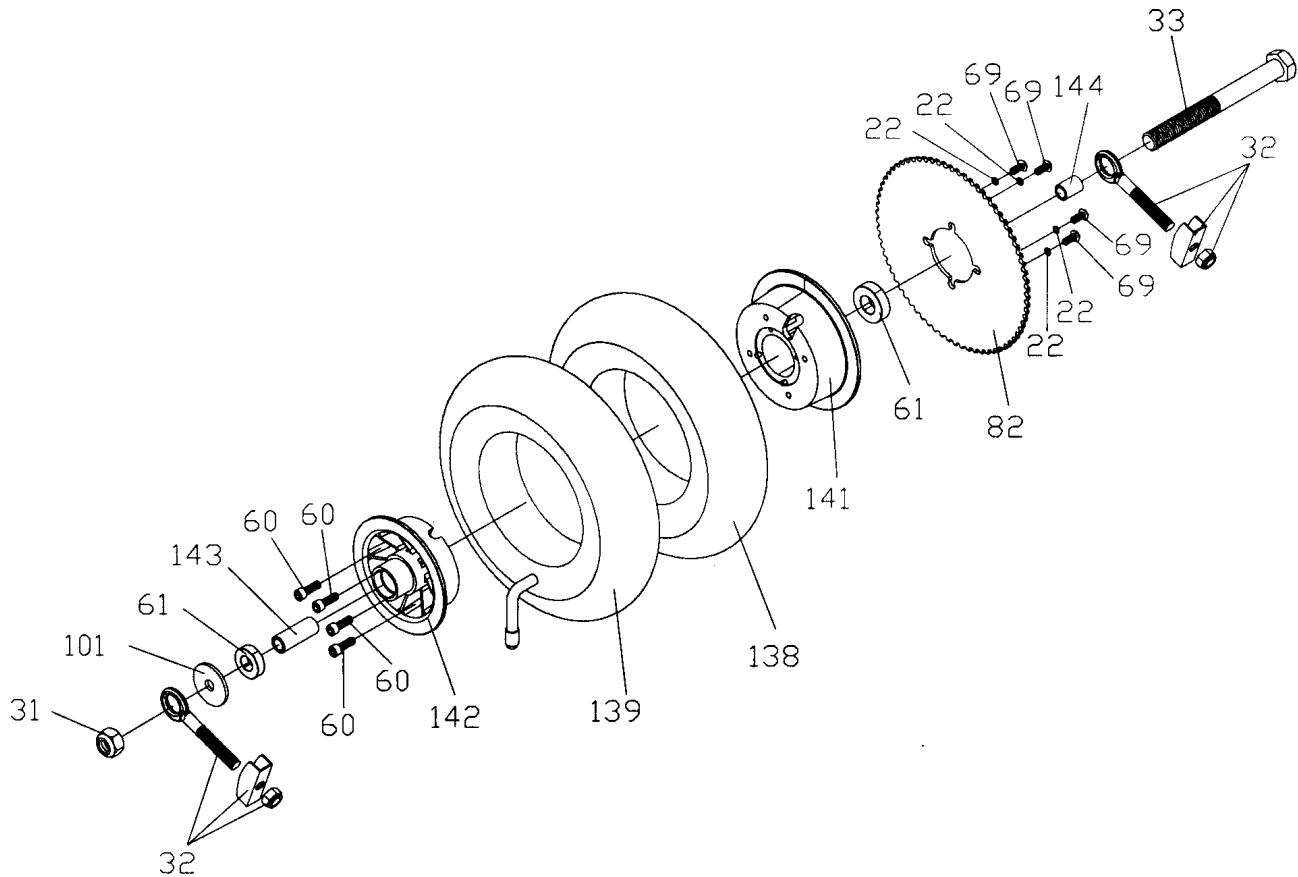

ITEM	PART NUMBER	DESCRIPTION	QTY	COMMENTS
1-3	30993	LEVER,BRAKE,W-WIRE	1	
1-4	30798	GRIP,HANDLE	2	
1-5	31071	HANDLE BAR SLEEVE	1	
1-125	31563	BOLT,M6xP1.0x20	4	
1-126	31564	STEERING STEM CAP	1	
1-127	70000	HANDLEBAR,STREET,BLACK	1	
1-128	31566	BOLT,M6xP1.0x15	1	
1-129	31565	STEERING STEM	1	
1-130	31567	BOLT,M6xP1.0x42	2	
1-131	31658	NUT	2	
1-132	32406	STEERING TUBE,ORANGE	1	
1-154	31686	LEVER,THROTTLE,ASS'Y	1	

ITEM	PART NUMBER	DESCRIPTION	QTY	COMMENTS
2-62	31135	NUT,NYLON,M6xP1.0	2	
2-68	30861	LEFT FRONT FORK (CHROME)	1	
2-70	30854	ARM,BRAKE,(SMALL)	2	
2-73	30930	BRAKE PAD SET,TPB	1	
2-74	30855	BOLT,K-193	1	
2-75	30859	BOLT	1	
2-76	30853	ARM,BRAKE,(LARGE)	1	
2-77	30851	KIT,BRAKE ARM HDWE	1	
2-78	30852	KIT,BRAKE CABLE RECEIVER	1	
2-80	30856	WHEEL,BRAKE	1	
2-81	30860	WASHER	4	

ITEM	PART NUMBER	DESCRIPTION	QTY	COMMENTS
4-22	30830	WASHER, SPRING M6	4	
4-31	30880	NUT, M10xP1.5	1	
4-32	30881	ADJUSTER	2	
4-33	30891	BOLT, AXLE	1	
4-60	31105	BOLT, M8xP1.25x30	4	
4-61	30883	BEARING, 6200-2RS	2	
4-69	31106	BOLT, M6xP1.0x12	4	
4-82	31111	SPROCKET, XTR	1	
4-101	31114	WASHER	1	
4-138	30823	TIRE, 10"	1	
4-139	30911	TUBE, TIRE	1	
4-141	70018	HUB, REAR WHEEL, (R)	1	
4-142	70019	HUB, REAR WHEEL, (L)	1	
4-143	70020	SPACER, REAR WHEEL, (L)	1	
4-144	70021	SPACER, REAR WHEEL, (R)	1	

ITEM	PART NUMBER	DESCRIPTION	QTY	COMMENTS
	30984	SEAT KIT ASSEMBLY	1	
1	30975	SEAT,XTR,804	1	
2	30976	ADJUSTER,SEAT,XTR	1	
3	30977	PIPE,SEAT,UPPER	1	
4	30978	PIPE,SEAT,LOWER	1	
5	30979	COUPLER,SEAT STAND	1	
6	30982	PIN,LOCK	1	
7	30983	STAND,SEAT KIT	1	
8	30985	SCREW,SET	1	
9	30980	SCREW,SEAT KIT	4	
10	30981	NUT,SEAT KIT	4	