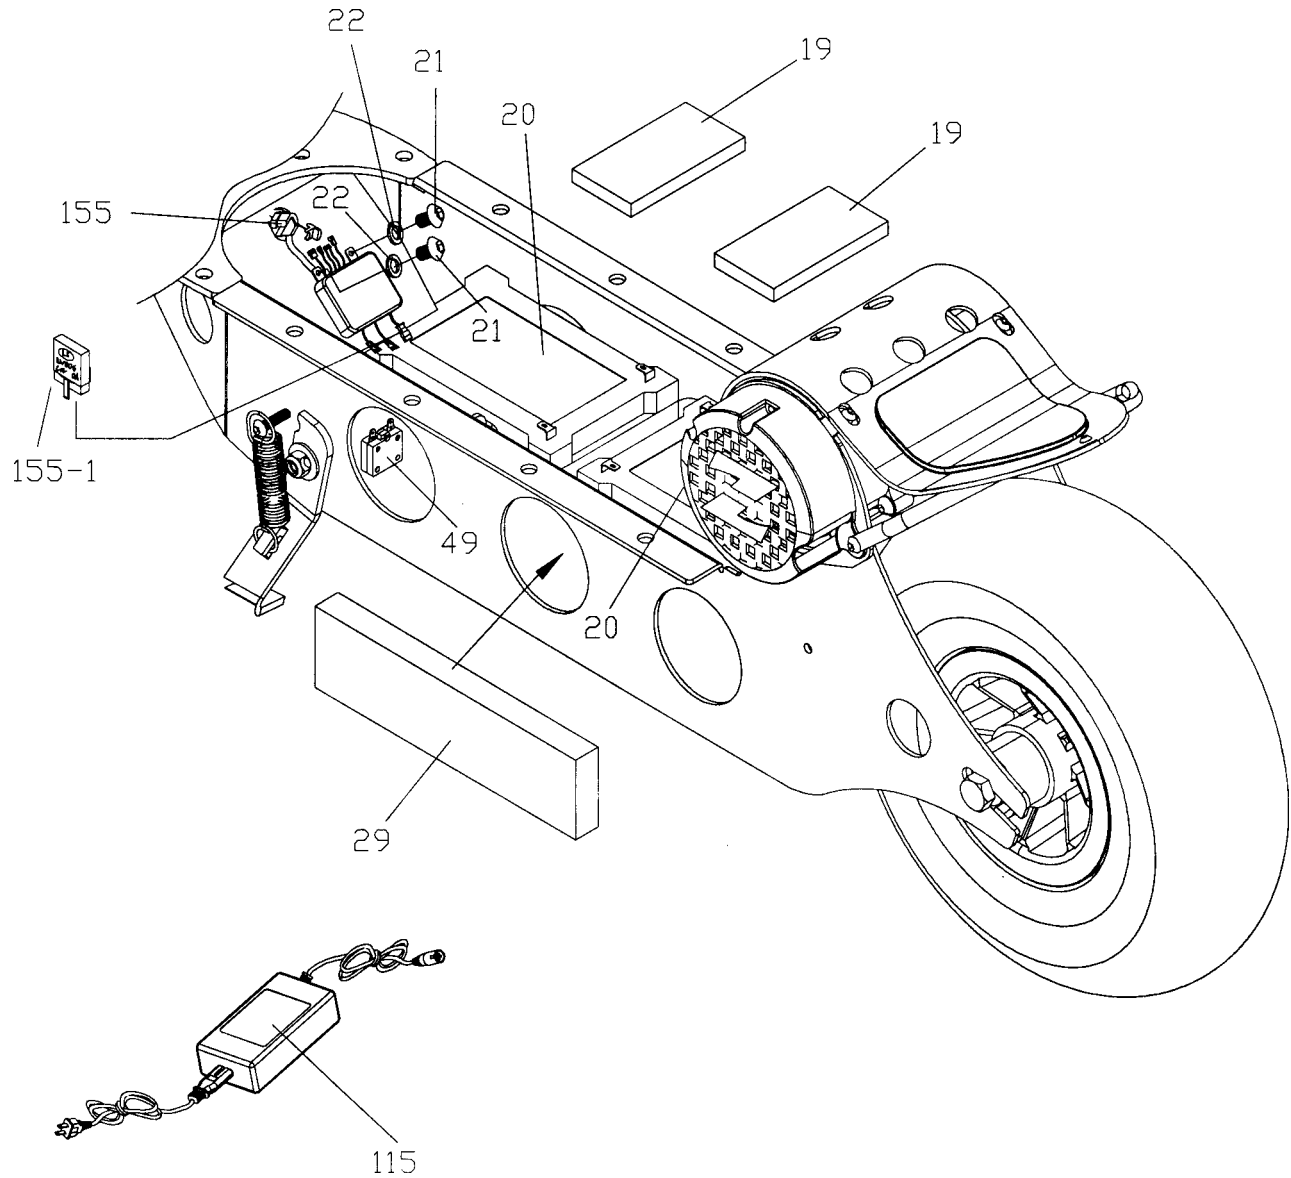

ITEM	PART NUMBER	DESCRIPTION	QTY	COMMENTS
4-22	30830	WASHER, SPRING M6	4	
4-31	30880	NUT, M10xP1.5	1	
4-32	30881	ADJUSTER	2	
4-33	30891	BOLT, AXLE	1	
4-60	31105	BOLT, M8xP1.25x30	4	
4-61	30883	BEARING, 6200-2RS	2	
4-69	31106	BOLT, M6xP1.0x12	4	
4-82	31111	SPROCKET, XTR	1	
4-101	31114	WASHER	1	
4-138	30823	TIRE, 10"	1	
4-139	30911	TUBE, TIRE	1	
4-141	70018	HUB, REAR WHEEL, (R)	1	
4-142	70019	HUB, REAR WHEEL, (L)	1	
4-143	70020	SPACER, REAR WHEEL, (L)	1	
4-144	70021	SPACER, REAR WHEEL, (R)	1	

ITEM	PART NUMBER	DESCRIPTION	QTY	COMMENTS
6-26	31120	SPACER,T-810	1	
6-27	31121	WASHER,SPRING,M5	1	
6-28	30810	BOLT,M5xP0.8x15	1	
6-86	31122	SPROCKET,(SMALL),XTR	1	
6-120	31923	MOTOR,FAN COOLED	1	

ITEM	PART NUMBER	DESCRIPTION	QTY	COMMENTS
7-21	31097	BOLT,M6xP1.0x10	3	
7-22	30830	WASHER,SPRING M6	5	
7-35	30811	SPRING,KICK STAND	1	
7-36	31090	BOLT,M6xP1.0x25,FLT HD	1	
7-37	31124	WASHER	1	
7-38	31125	WASHER	3	
7-39	31088	ARM	1	
7-43	31128	PLATE,MOTOR,BLACK,(R)	1	
7-46	30989	FRAME,XTR,BLACK	1	
7-62	30936	NUT,M6xP1.0	1	
7-105	31132	BOLT,M6xP1.0x13	1	
7-121	70006	BRACKET,FAN MOTOR	1	
7-122	70007	BOLT,M6xP1.0x40	1	
7-123	70008	FAN COVER,MOTOR	1	
7-124	70009	BOLT,M4xP0.7x16	2	
7-145	31152	BRACE,FENDER,XTR	1	
7-153	30812	STAND,KICK	1	

ITEM	PART NUMBER	DESCRIPTION	QTY	COMMENTS
8-15	31839	DECK ASSY	1	
8-148	70010	GRIP TAPE SET	1	
8-150	70011	DECAL,BLADEZ XTR,STREET	1	

ITEM	PART NUMBER	DESCRIPTION	QTY	COMMENTS
9-10	30821	NUT,M8xP1.25	1	
9-14	31137	WASHER	2	
9-53	31138	PIN,T-687	1	
9-54	31139	BOLT,K-180	1	
9-62	31135	NUT,NYLON,M6xP1.0	1	
9-88	30862	E-RING	2	
9-116	31140	BOLT,K-257	1	
9-117	31662	SPRING,FOLDING HANDLE	1	

ITEM	PART NUMBER	DESCRIPTION	QTY	COMMENTS
12-21	31097	BOLT,M6xP1.0x10	4	
12-22	30830	WASHER,SPRING M6	7	
12-23	30996	FENDER,CHROME	1	
12-25	31000	CHAIN,XTR,50	1	
12-41	31149	SPACER,T-782	2	
12-42	31150	BOLT,M6xP1.0x35,RD HD	3	
12-62	30936	NUT,M6xP1.0	1	
12-94	31151	WASHER	3	
12-105	31132	BOLT,M6xP1.0x13	1	