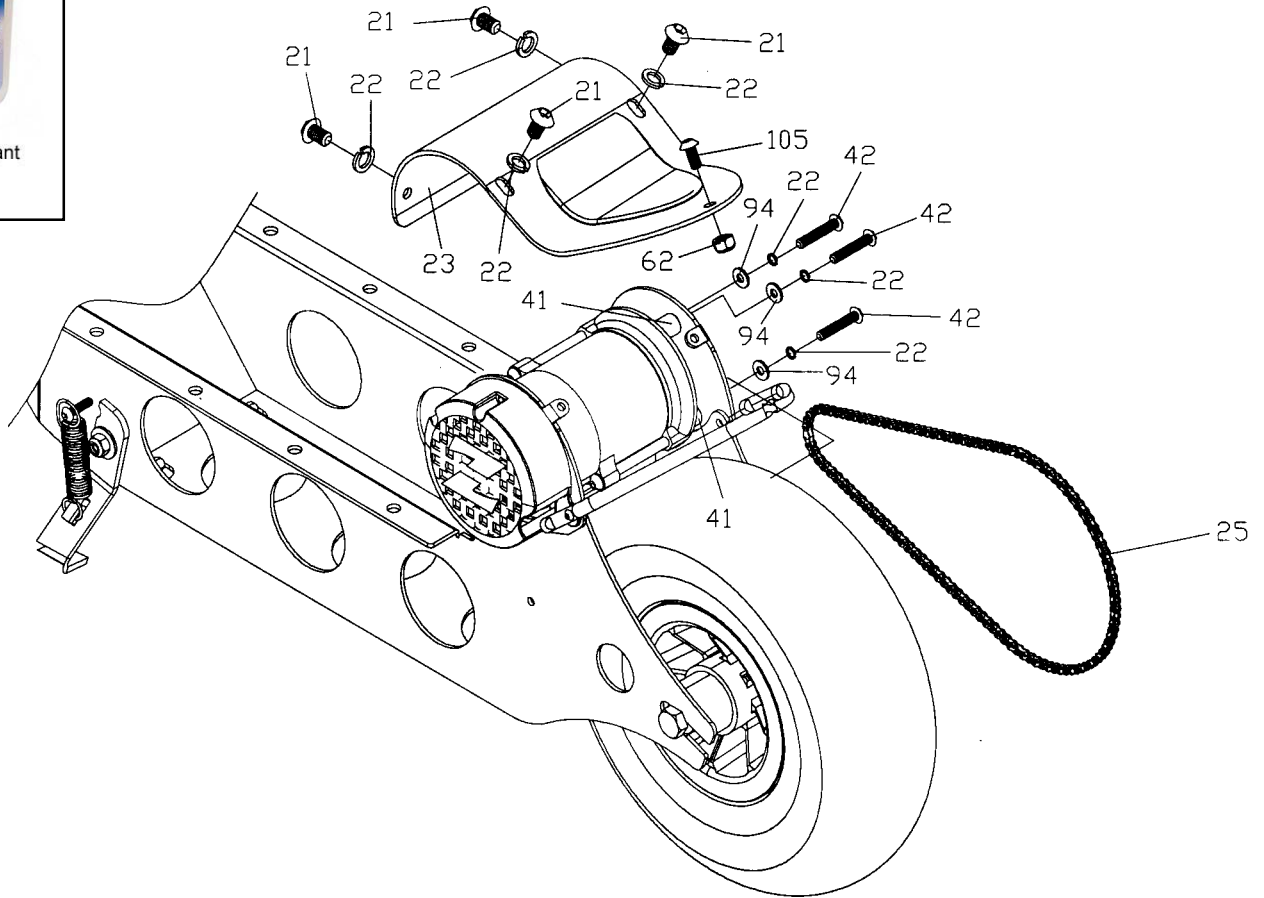

ITEM	PART NUMBER	DESCRIPTION	QTY	COMMENTS
12-21	31097	BOLT,M6xP1.0x10	4	
12-22	30830	WASHER,SPRING M6	7	
12-23	30996	FENDER,CHROME	1	
12-25	31000	CHAIN,XTR,50	1	
12-41	31149	SPACER,T-782	2	
12-42	31150	BOLT,M6xP1.0x35,RD HD	3	
12-62	30936	NUT,M6xP1.0	1	
12-94	31151	WASHER	3	
12-105	31132	BOLT,M6xP1.0x13	1