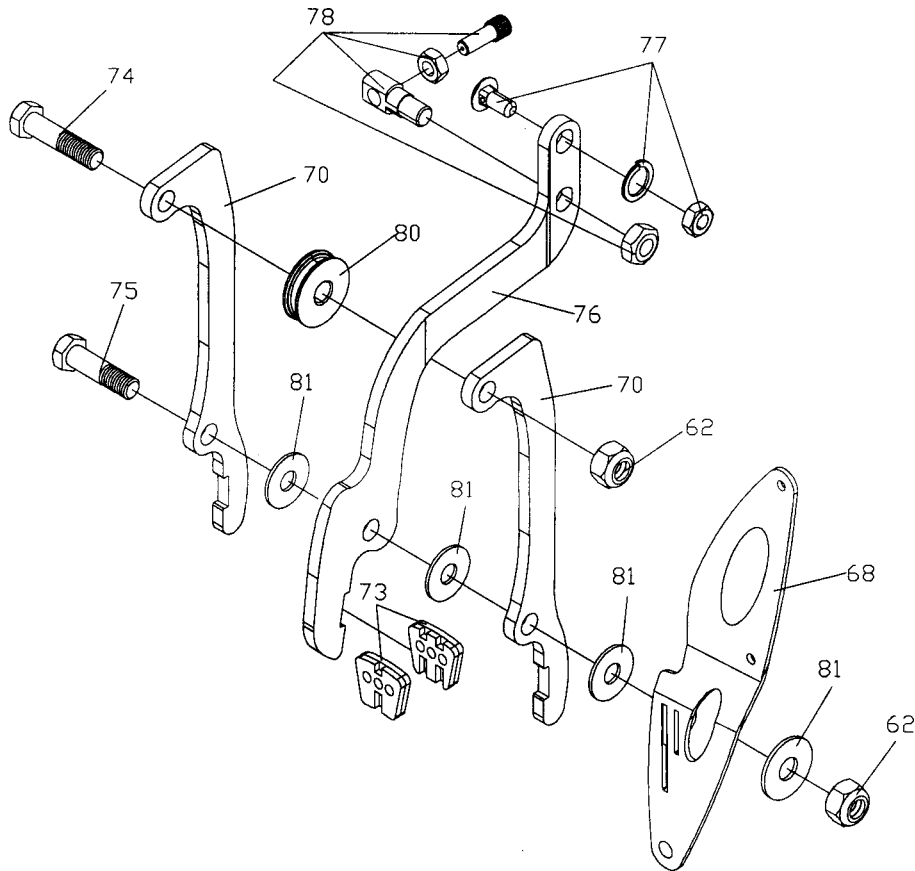

ITEM	PART NUMBER	DESCRIPTION	QTY	COMMENTS
1-3	30993	LEVER,BRAKE,W-WIRE	1	
1-4	30798	GRIP,HANDLE	2	
1-5	31071	HANDLE BAR SLEEVE	1	
1-125	31563	BOLT,M6xP1.0x20	4	
1-126	31564	STEERING STEM CAP	1	
1-127	70000	HANDLEBAR,STREET,BLACK	1	
1-128	31566	BOLT,M6xP1.0x15	1	
1-129	31565	STEERING STEM	1	
1-130	31567	BOLT,M6xP1.0x42	2	
1-131	31658	NUT	2	
1-132	32406	STEERING TUBE,ORANGE	1	
1-154	31686	LEVER,THROTTLE,ASS'Y	1	

ITEM	PART NUMBER	DESCRIPTION	QTY	COMMENTS
2-62	31135	NUT,NYLON,M6xP1.0	2	
2-68	30861	LEFT FRONT FORK (CHROME)	1	
2-70	30854	ARM,BRAKE,(SMALL)	2	
2-73	30930	BRAKE PAD SET,TPB	1	
2-74	30855	BOLT,K-193	1	
2-75	30859	BOLT	1	
2-76	30853	ARM,BRAKE,(LARGE)	1	
2-77	30851	KIT,BRAKE ARM HDWE	1	
2-78	30852	KIT,BRAKE CABLE RECEIVER	1	
2-80	30856	WHEEL,BRAKE	1	
2-81	30860	WASHER	4	

ITEM	PART NUMBER	DESCRIPTION	QTY	COMMENTS
4-22	30830	WASHER, SPRING M6	4	
4-31	30880	NUT, M10xP1.5	1	
4-32	30881	ADJUSTER	2	
4-33	30891	BOLT, AXLE	1	
4-60	31105	BOLT, M8xP1.25x30	4	
4-61	30883	BEARING, 6200-2RS	2	
4-69	31106	BOLT, M6xP1.0x12	4	
4-82	31111	SPROCKET, XTR	1	
4-101	31114	WASHER	1	
4-138	30823	TIRE, 10"	1	
4-139	30911	TUBE, TIRE	1	
4-141	70018	HUB, REAR WHEEL, (R)	1	
4-142	70019	HUB, REAR WHEEL, (L)	1	
4-143	70020	SPACER, REAR WHEEL, (L)	1	
4-144	70021	SPACER, REAR WHEEL, (R)	1	

ITEM	PART NUMBER	DESCRIPTION	QTY	COMMENTS
	30984	SEAT KIT ASSEMBLY	1	
1	30975	SEAT,XTR,804	1	
2	30976	ADJUSTER,SEAT,XTR	1	
3	30977	PIPE,SEAT,UPPER	1	
4	30978	PIPE,SEAT,LOWER	1	
5	30979	COUPLER,SEAT STAND	1	
6	30982	PIN,LOCK	1	
7	30983	STAND,SEAT KIT	1	
8	30985	SCREW,SET	1	
9	30980	SCREW,SEAT KIT	4	
10	30981	NUT,SEAT KIT	4	