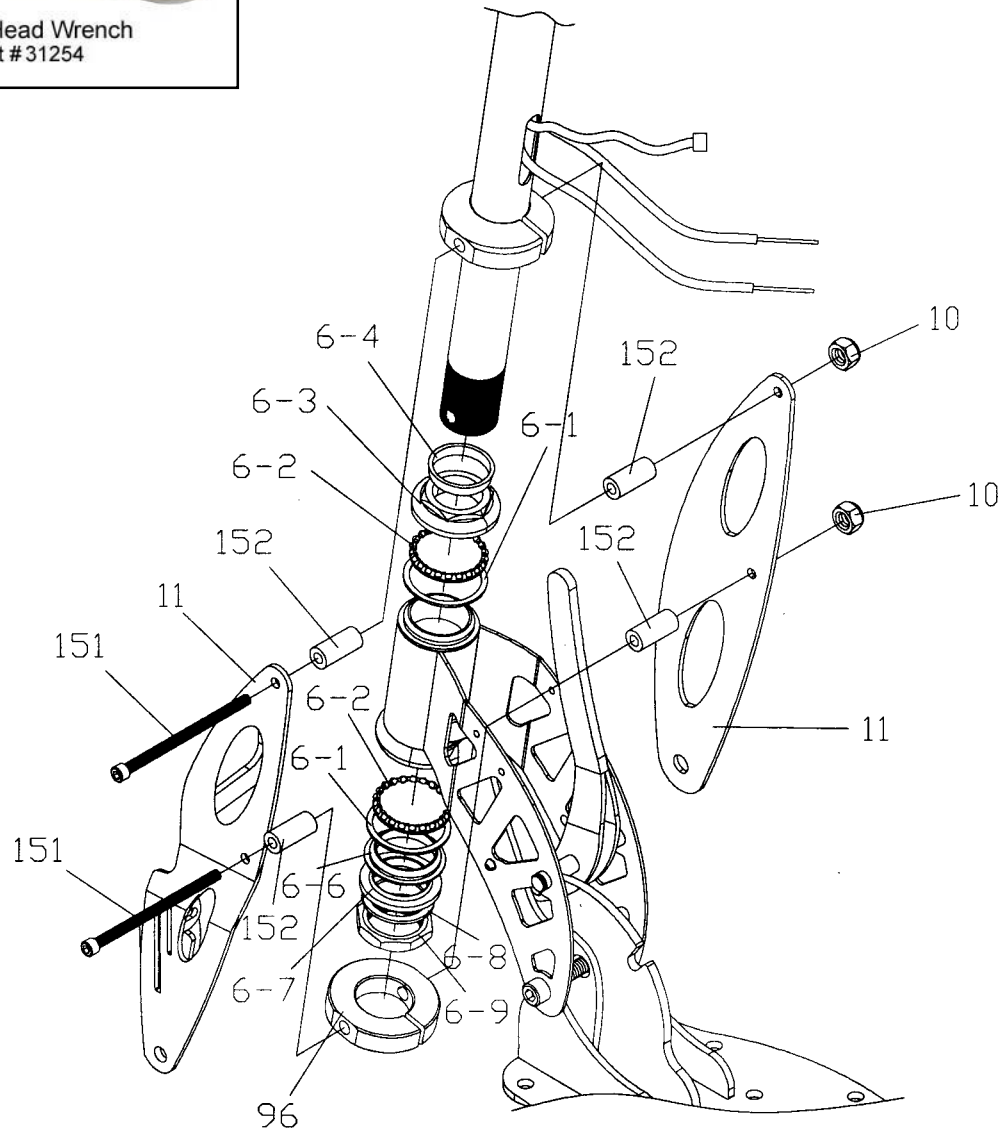

ITEM	PART NUMBER	DESCRIPTION	QTY	COMMENTS
10-6-1	31118	SPACER,HEAD,UPPER	2	
10-6-2	31230	HEAD BEARING KIT	2	
10-10	30821	NUT,8	2	
10-11	30873	RIGHT FRONT FORK (CHROME)	1	
10-96	31144	SLEEVE,HANDLE BAR	1	
10-151	70012	BOLT	2	
10-152	70013	SPACER,T-1119	4