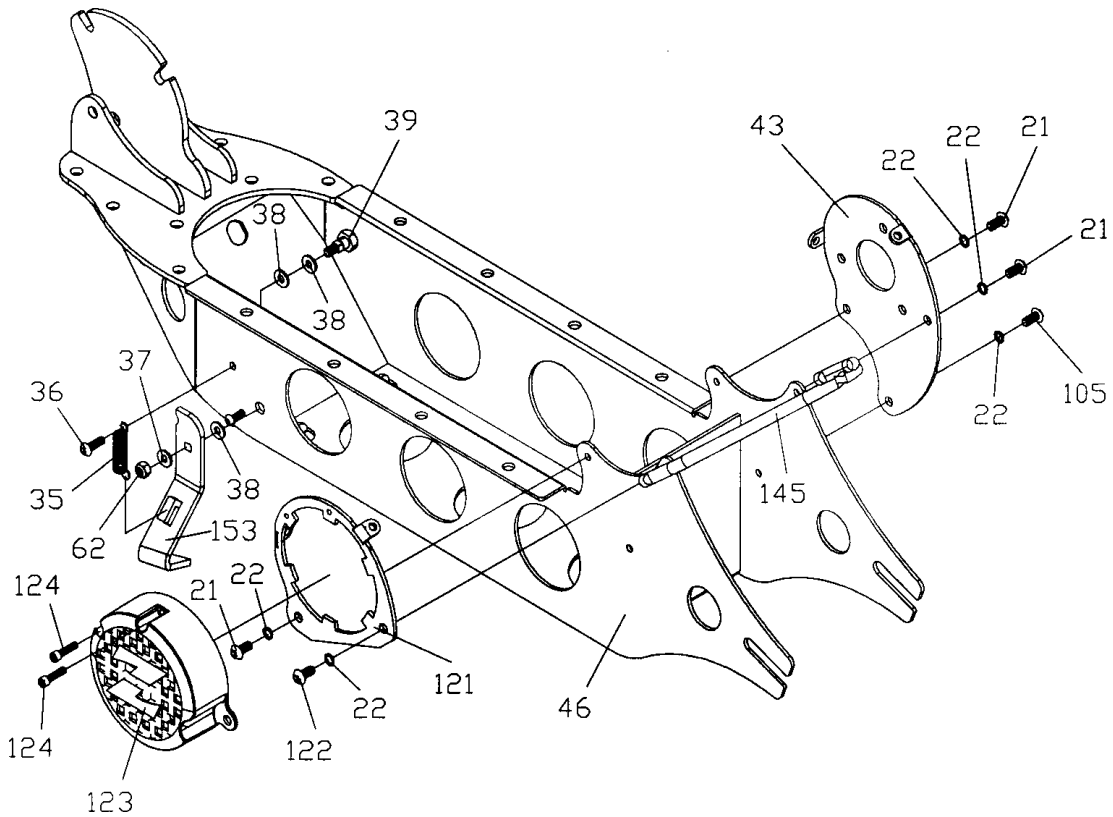

ITEM	PART NUMBER	DESCRIPTION	QTY	COMMENTS
7-21	31097	BOLT,M6xP1.0x10	3	
7-22	30830	WASHER,SPRING M6	5	
7-35	30811	SPRING,KICK STAND	1	
7-36	31090	BOLT,M6xP1.0x25,FLT HD	1	
7-37	31124	WASHER	1	
7-38	31125	WASHER	3	
7-39	31088	ARM	1	
7-43	31128	PLATE,MOTOR,BLACK,(R)	1	
7-46	30989	FRAME,XTR,BLACK	1	
7-62	30936	NUT,M6xP1.0	1	
7-105	31132	BOLT,M6xP1.0x13	1	
7-121	70006	BRACKET,FAN MOTOR	1	
7-122	70007	BOLT,M6xP1.0x40	1	
7-123	70008	FAN COVER,MOTOR	1	
7-124	70009	BOLT,M4xP0.7x16	2	
7-145	31152	BRACE,FENDER,XTR	1	
7-153	30812	STAND,KICK	1