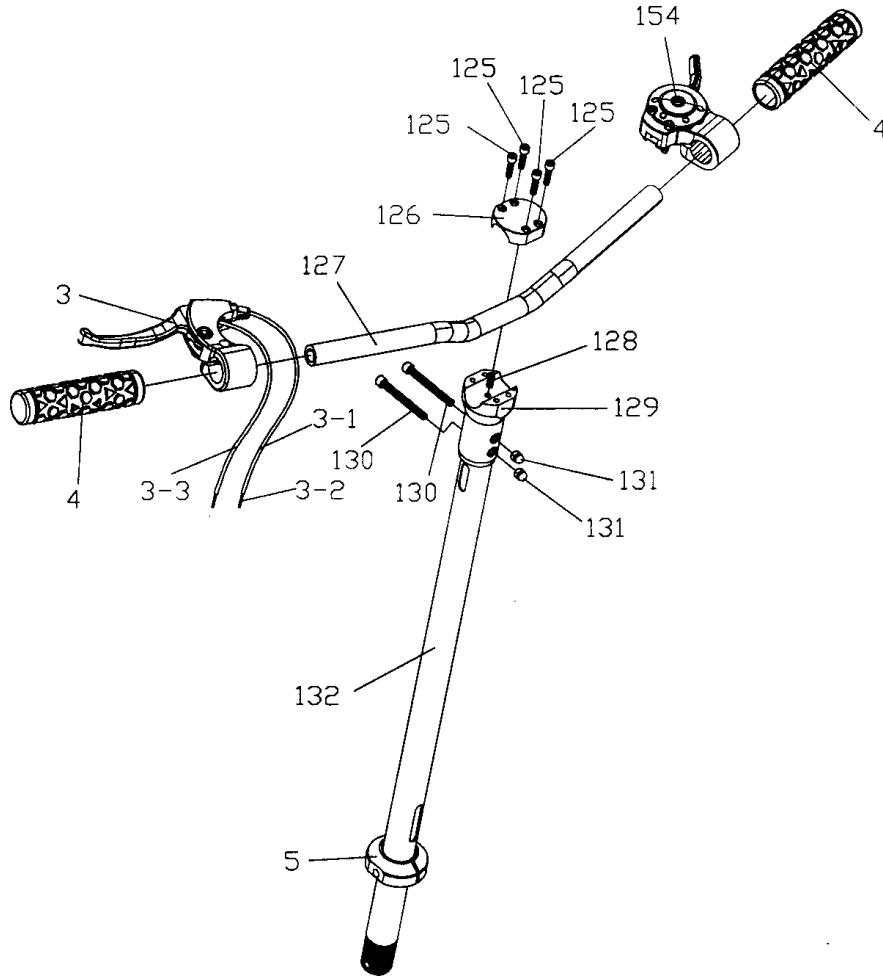

ITEM	PART NUMBER	DESCRIPTION	QTY	COMMENTS
1-3	30993	LEVER,BRAKE,W-WIRE	1	
1-4	30798	GRIP,HANDLE	2	
1-5	31071	HANDLE BAR SLEEVE	1	
1-125	31563	BOLT,M6xP1.0x20	4	
1-126	31564	STEERING STEM CAP	1	
1-127	70000	HANDLEBAR,STREET,BLACK	1	
1-128	31566	BOLT,M6xP1.0x15	1	
1-129	31565	STEERING STEM	1	
1-130	31567	BOLT,M6xP1.0x42	2	
1-131	31658	NUT	2	
1-132	32406	STEERING TUBE,ORANGE	1	
1-154	31686	LEVER,THROTTLE,ASS'Y	1	

ITEM	PART NUMBER	DESCRIPTION	QTY	COMMENTS
2-62	31135	NUT,NYLON,M6xP1.0	2	
2-68	30861	LEFT FRONT FORK (CHROME)	1	
2-70	30854	ARM,BRAKE,(SMALL)	2	
2-73	30930	BRAKE PAD SET,TPB	1	
2-74	30855	BOLT,K-193	1	
2-75	30859	BOLT	1	
2-76	30853	ARM,BRAKE,(LARGE)	1	
2-77	30851	KIT,BRAKE ARM HDWE	1	
2-78	30852	KIT,BRAKE CABLE RECEIVER	1	
2-80	30856	WHEEL,BRAKE	1	
2-81	30860	WASHER	4	

ITEM	PART NUMBER	DESCRIPTION	QTY	COMMENTS
4-22	30830	WASHER, SPRING M6	4	
4-31	30880	NUT, M10xP1.5	1	
4-32	30881	ADJUSTER	2	
4-33	30891	BOLT, AXLE	1	
4-60	31105	BOLT, M8xP1.25x30	4	
4-61	30883	BEARING, 6200-2RS	2	
4-69	31106	BOLT, M6xP1.0x12	4	
4-82	31111	SPROCKET, XTR	1	
4-101	31114	WASHER	1	
4-138	30823	TIRE, 10"	1	
4-139	30911	TUBE, TIRE	1	
4-141	70018	HUB, REAR WHEEL, (R)	1	
4-142	70019	HUB, REAR WHEEL, (L)	1	
4-143	70020	SPACER, REAR WHEEL, (L)	1	
4-144	70021	SPACER, REAR WHEEL, (R)	1	

ITEM	PART NUMBER	DESCRIPTION	QTY	COMMENTS
	30984	SEAT KIT ASSEMBLY	1	
1	30975	SEAT,XTR,804	1	
2	30976	ADJUSTER,SEAT,XTR	1	
3	30977	PIPE,SEAT,UPPER	1	
4	30978	PIPE,SEAT,LOWER	1	
5	30979	COUPLER,SEAT STAND	1	
6	30982	PIN,LOCK	1	
7	30983	STAND,SEAT KIT	1	
8	30985	SCREW,SET	1	
9	30980	SCREW,SEAT KIT	4	
10	30981	NUT,SEAT KIT	4	