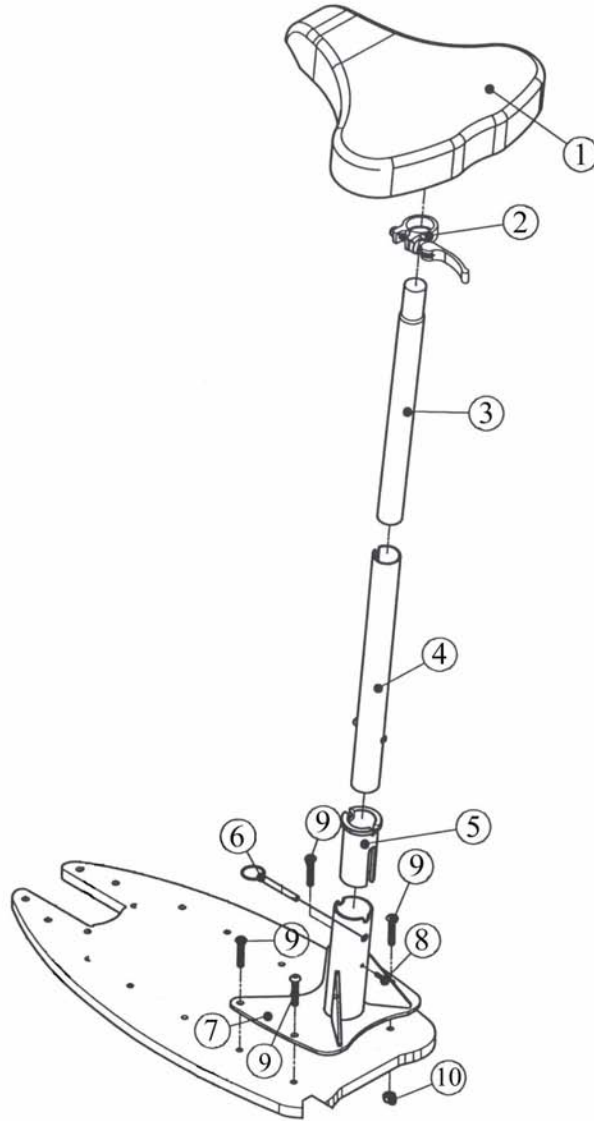

ITEM	PART NUMBER	DESCRIPTION	QTY	COMMENTS
4-22	30830	WASHER, SPRING M6	4	
4-31	30880	NUT, M10xP1.5	1	
4-32	30881	ADJUSTER	2	
4-33	30891	BOLT, AXLE	1	
4-60	31105	BOLT, M8xP1.25x30	4	
4-61	30883	BEARING, 6200-2RS	2	
4-69	31106	BOLT, M6xP1.0x12	4	
4-82	31111	SPROCKET, XTR	1	
4-101	31114	WASHER	1	
4-138	30823	TIRE, 10"	1	
4-139	30911	TUBE, TIRE	1	
4-141	70018	HUB, REAR WHEEL, (R)	1	
4-142	70019	HUB, REAR WHEEL, (L)	1	
4-143	70020	SPACER, REAR WHEEL, (L)	1	
4-144	70021	SPACER, REAR WHEEL, (R)	1	

ITEM	PART NUMBER	DESCRIPTION	QTY	COMMENTS
11-31	30880	NUT, 10	1	
11-47	31146	CORD, 6P-4	1	
11-51	31082	CAP, CABLE END	1	
11-79	31080	SPRING, S-043	1	
11-110	31665	BRAKE WIRE CONDUIT	1	
11-140	31571	BOLT, M10xP1.5x160	1	

ITEM	PART NUMBER	DESCRIPTION	QTY	COMMENTS
12-21	31097	BOLT,M6xP1.0x10	4	
12-22	30830	WASHER,SPRING M6	7	
12-23	30996	FENDER,CHROME	1	
12-25	31000	CHAIN,XTR,50	1	
12-41	31149	SPACER,T-782	2	
12-42	31150	BOLT,M6xP1.0x35,RD HD	3	
12-62	30936	NUT,M6xP1.0	1	
12-94	31151	WASHER	3	
12-105	31132	BOLT,M6xP1.0x13	1	

ITEM	PART NUMBER	DESCRIPTION	QTY	COMMENTS
14-16	31090	BOLT,M6xP1.0x25,FLT HD	1	
14-27	31121	WASHER,SPRING,M5	5	
14-62	31156	NUT,NYLON	1	
14-113	31707	SCREW,CONTROL PANEL	3	
14-114	31691	CONTROL PANEL,TOP,450EX	1	
14-114-1	70014	CONTROL PANEL,BOTTOM,450EX	1	
14-146	70015	PLASTIC,P-1131	2	
14-147	70016	SCREW,M5xP0.8x13	2	