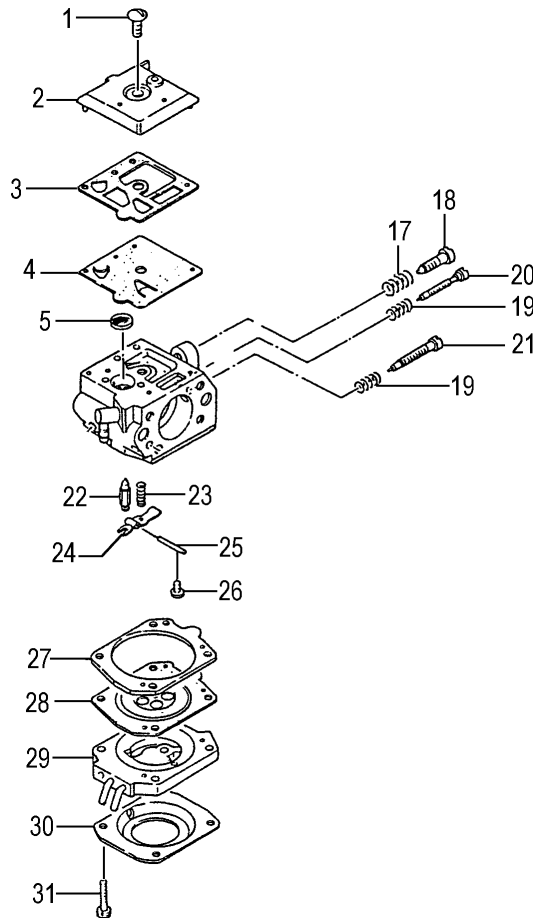

ITEM	PART NUMBER	DESCRIPTION	QTY	COMMENTS
1-6	15711666900	CAP, SPARK PLUG ASSEMBLY	1	
1-7	25504200200	COVER, SPARK PLUG, RUBBER	1	
1-8	0181166021	PLUG, SPARK	1	
1-11	0010422U90	SET, CYLINDER	1	
1-12	99461050184	BOLT, HEX, 5X18, S	4	
1-14	0170422021	GASKET, CYLINDER	1	
1-15	04104090210	RING, PISTON	2	
1-16	0300422U90	PISTON	1	
1-17	03710100200	PIN, PISTON, 10X35	1	
1-18	03901000200	CIRCLIP, PISTON PIN	2	
1-20	0360409020	COLLAR, PISTON PIN	2	
1-21	0460422080	CRANKSHAFT	1	
1-22	99962101480	BEARING, NEEDLE	1	
1-31	06802000200	KEY, WOODRUFF, 3X13X5	1	

ITEM	PART NUMBER	DESCRIPTION	QTY	COMMENTS
4-1	7380422020	PROTECTOR,MUFFLER	1	
4-2	99415050122	SCREW,5X12/PS	1	
4-3	99461050124	BOLT,HEX,5X12S	1	
4-4	99201050061	WASHER,5	1	
4-5	99053060653	SCREW,HEX,6X65	2	
4-6	99201060011	WASHER,6	2	
4-7	7040422S90	MUFFLER	1	
4-9	75104200201	GASKET,MUFFLER	1	
4-10	7210430090	TAIL PIPE SET	1	
4-11	99414040081	SCREW,4X8	2	
4-14	73704230200	GASKET,MUFFLER	1	
4-16	1330423020	SHIELD,HEAT	1	
4-23	99415050182	SCREW,5X18/PS	2	
4-24	99415050252	SCREW,PS,5X25	2	
4-25	65304200200	BRACKET,TANK	1	
4-26	65506100200	CUSHION,TANK	2	
4-81	35910112203	WASHER,CLUTCH B	2	
4-82	2900427080	SHOE,CLUTCH	2	
4-83	3420427020	SPRING,CLUTCH	1	
4-84	99204100030	WASHER,WAVE,10	2	
4-85	3570136U200	BOLT,STEP,CLUTCH	2	

ITEM	PART NUMBER	DESCRIPTION	QTY	COMMENTS
6-0	7620422090	STARTER, RECOIL ASSY	1	
6-1	7720422080	BODY, RECOIL STARTER	1	
6-2	7690422020	REEL, STARTER ROPE	1	
6-3	7790422020	SPRING, RECOIL	1	
6-9	7830427020	ROPE, STARTER	1	
6-12	8350422020	CAP, HANDLE	1	
6-14	7850422020	HANDLE, STARTER	1	
6-17	8390422020	SCREW, SET	1	