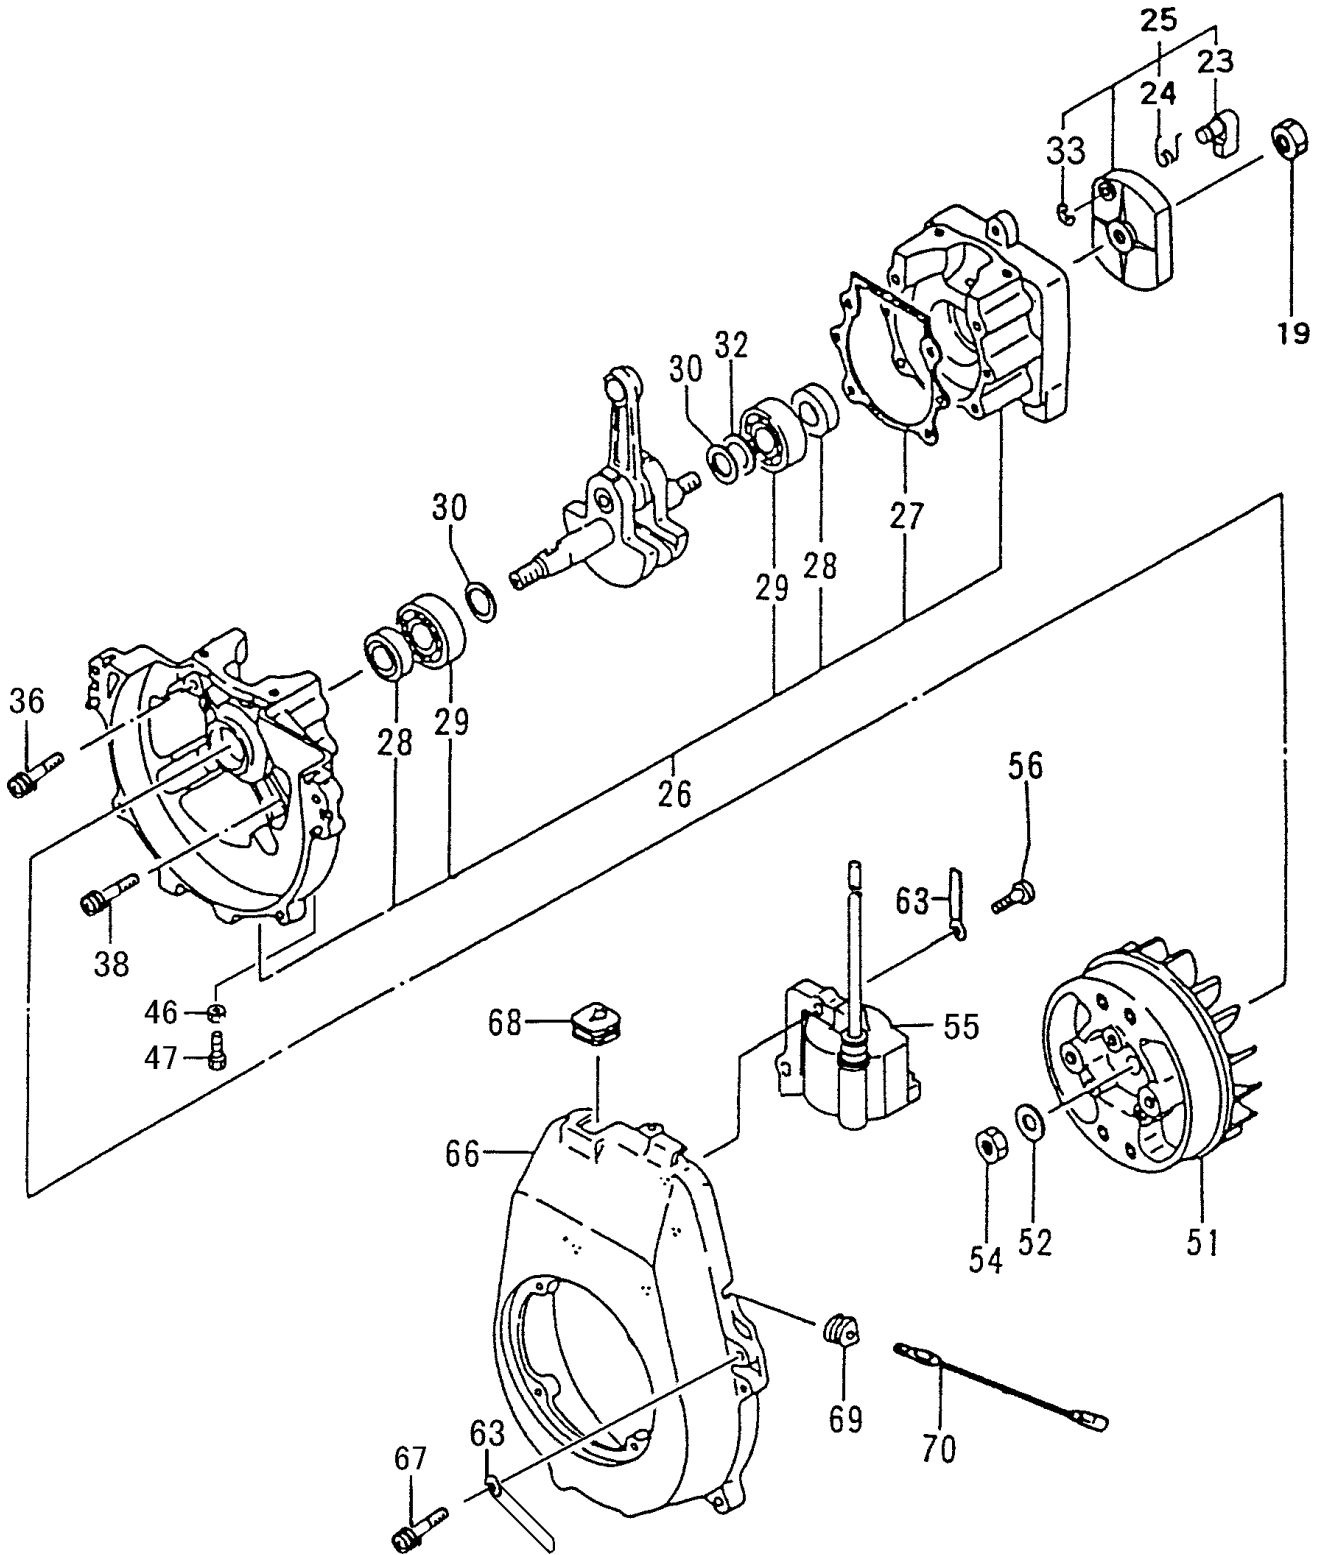

ITEM	PART NUMBER	DESCRIPTION	QTY	COMMENTS
8-28	70053	SPROCKET COVER	1	
8-59	31097	BOLT, M6xP1.0x10	4	
8-70	70070	ENGINE COVER	1	
8-82	30936	NUT, M6xP1.0	1	
8-83	70076	WASHER	5	
8-86	31566	BOLT, M6xP1.0x15	5	

#### Alternative Counter Sprockets

- 32088 COUNTER SPROCKET, 16 TH (-1)
- 32090 COUNTER SPROCKET, 18 TH (+1)

ITEM	PART NUMBER	DESCRIPTION	QTY	COMMENTS
9-11	30936	NUT, M6xP1.0	5	
9-23	31197	WASHER	3	
9-24	30830	WASHER, SPRING M6	7	
9-45	70081	BOLT	2	
9-47	70082	HOUSING, ENGINE MOUNTING	1	
9-48	70083	BOLT, M6xP1.0x30	3	
9-49	30836	DRUM, CLUTCH	1	
9-50	70084	GEAR BOX	1	
9-53	32089	COUNTER SPROCKET, 17	1	
9-55	30821	NUT, M8xP1.25	1	
9-62	70086	BOLT	1	
9-63	70087	BOLT	3	
9-65	PF-3300	PureFire Engine, 33cc	1	
9-65	TC-355	Engine, 35cc	1	
9-65	PF-4000	PureFire Engine, 40cc	1	
9-65	TC-4700	Engine, 47cc	1	
9-66	32200	CHAIN, TPK	1	
9-66	32228	CHAIN, 10FT BOX, TPK	Opt	Includes master links. Makes 5 loops
9-66	32229	CHAIN, 100FT ROLL, TPK	Opt	

ITEM	PART NUMBER	DESCRIPTION	QTY	COMMENTS
1-6	15711666900	CAP, SPARK PLUG ASSEMBLY	1	
1-7	25504200200	COVER, SPARK PLUG, RUBBER	1	
1-8	0181166021	PLUG, SPARK	1	
1-11	0010422U90	SET, CYLINDER	1	
1-12	99461050184	BOLT, HEX, 5X18, S	4	
1-14	0170422021	GASKET, CYLINDER	1	
1-15	04104090210	RING, PISTON	2	
1-16	0300422U90	PISTON	1	
1-17	03710100200	PIN, PISTON, 10X35	1	
1-18	03901000200	CIRCLIP, PISTON PIN	2	
1-20	0360409020	COLLAR, PISTON PIN	2	
1-21	0460422080	CRANKSHAFT	1	
1-22	99962101480	BEARING, NEEDLE	1	
1-31	06802000200	KEY, WOODRUFF, 3X13X5	1	