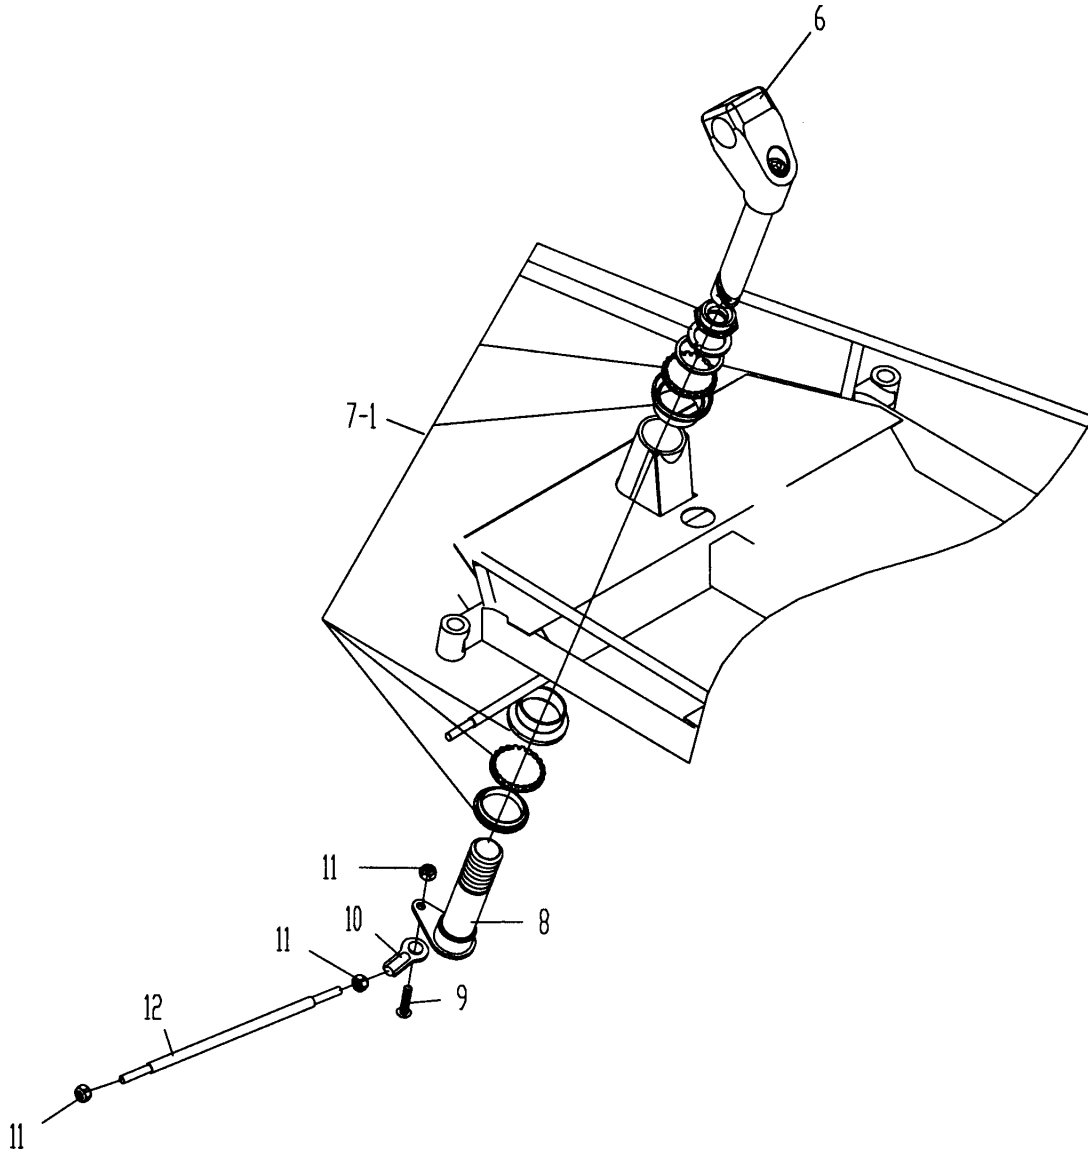

# **Tanaka** Illustrated Parts Manual

Model Number:

**TPK-470GS**

**47cc Paveracer Kart**

P/N 32221

Rev 000

Date 1/13/04

*Supplier To The Outdoor Power Equipment Industry*

ITEM	PART NUMBER	DESCRIPTION	QTY	COMMENTS
2-6	70029	HANDLEBAR STEM	1	
2-7-1	70030	HEAD BEARING KIT	1	
2-8	70038	STEERING STEM	1	
2-9	31563	BOLT,M6xP1.0x20	1	
2-10	70039	TIE ROD END	1	
2-11	30936	NUT,M6xP1.0	3	
2-12	70040	TIE ROD,SHORT	1	

ITEM	PART NUMBER	DESCRIPTION	QTY	COMMENTS
3-10	70039	TIE ROD END	3	
3-11	30936	NUT,M6xP1.0	7	
3-13	70041	TIE ROD, LONG	1	
3-14	70042	SPACER,T-1174	3	
3-15	70043	WHEEL MOUNT,RIGHT	1	
3-16	70044	BOLT,K-292	2	
3-18	70045	WASHER	2	
3-19	70046	NUT	2	
3-20	70047	WHEEL BEARING,FRONT,TPK	4	
3-21	70048	SPACER,T-1172	2	
3-22	31795	FRONT WHEEL SET,STOCK	1	<b>NOTE: Wheel bearings not included</b>
3-23	70050	WASHER	2	
3-69	70069	WHEEL MOUNT,LEFT	1	
3-72	30936	NUT,M6xP1.0	2	
3-89	31468	BOLT,M6xP1.0x25	2	
3-90	31428	BOLT,M6xP1.0x30	2	

ITEM	PART NUMBER	DESCRIPTION	QTY	COMMENTS
5-11	30936	NUT,M6xP1.0	4	
5-29	70054	KART SEAT	1	
5-30	31468	BOLT,M6xP1.0x25	4	
5-43	31212	SPACER,T-849	1	
5-45	31563	BOLT,M6xP1.0x20	2	
5-82	30936	NUT,M6xP1.0	4	
5-83	70076	WASHER	4	