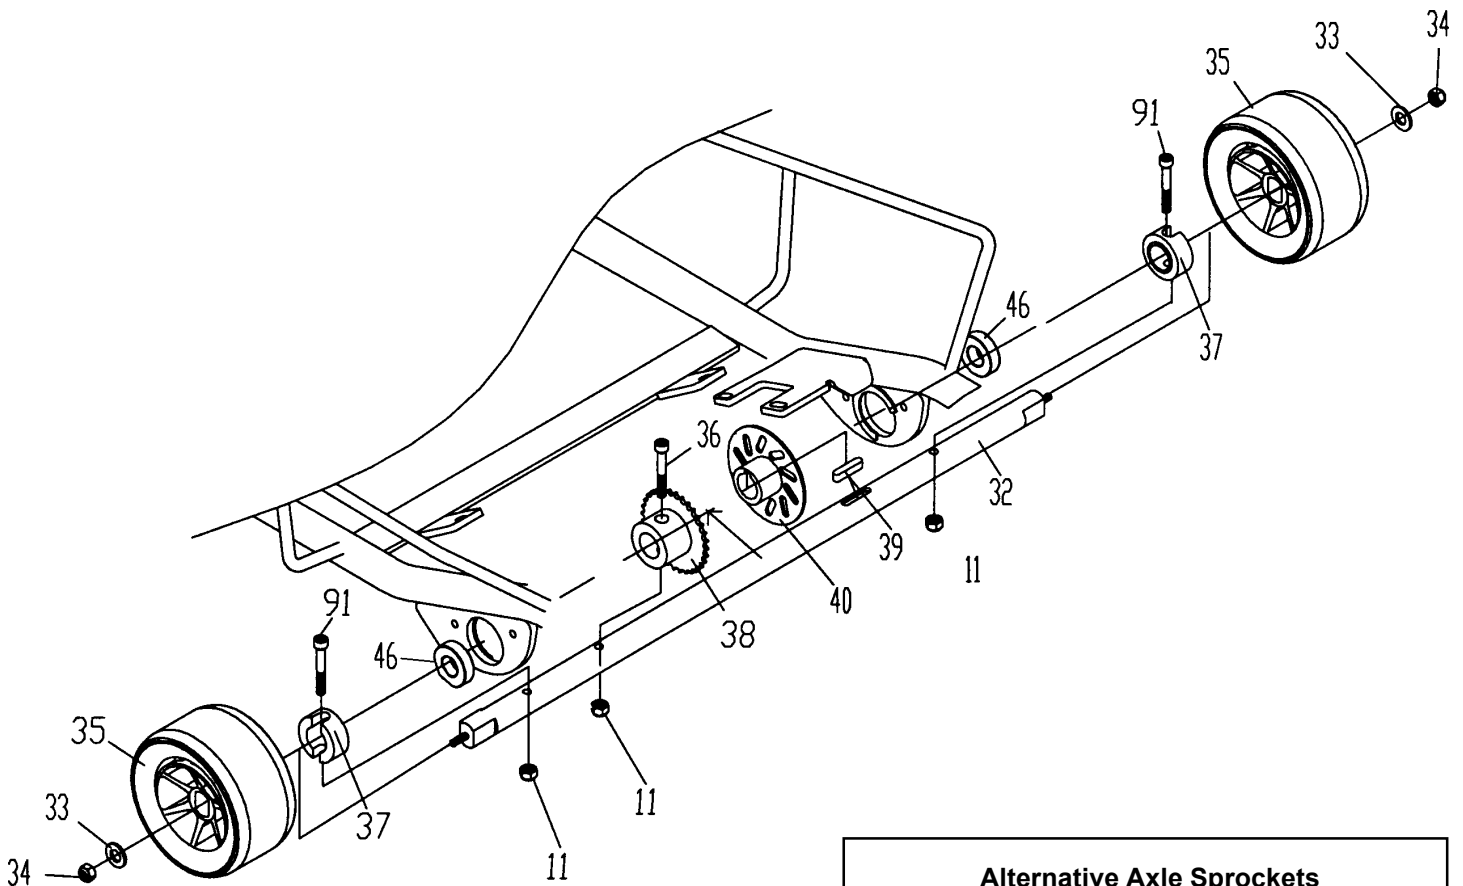

REAR AXLE, REAR WHEELS, BRAKE ROTOR & AXLE SPROCKET • FIGURE 6

Alternative Axle Sprockets

32085 AXLE SPROCKET,31TH (-1)
32087 AXLE SPROCKET,33TH (+1)