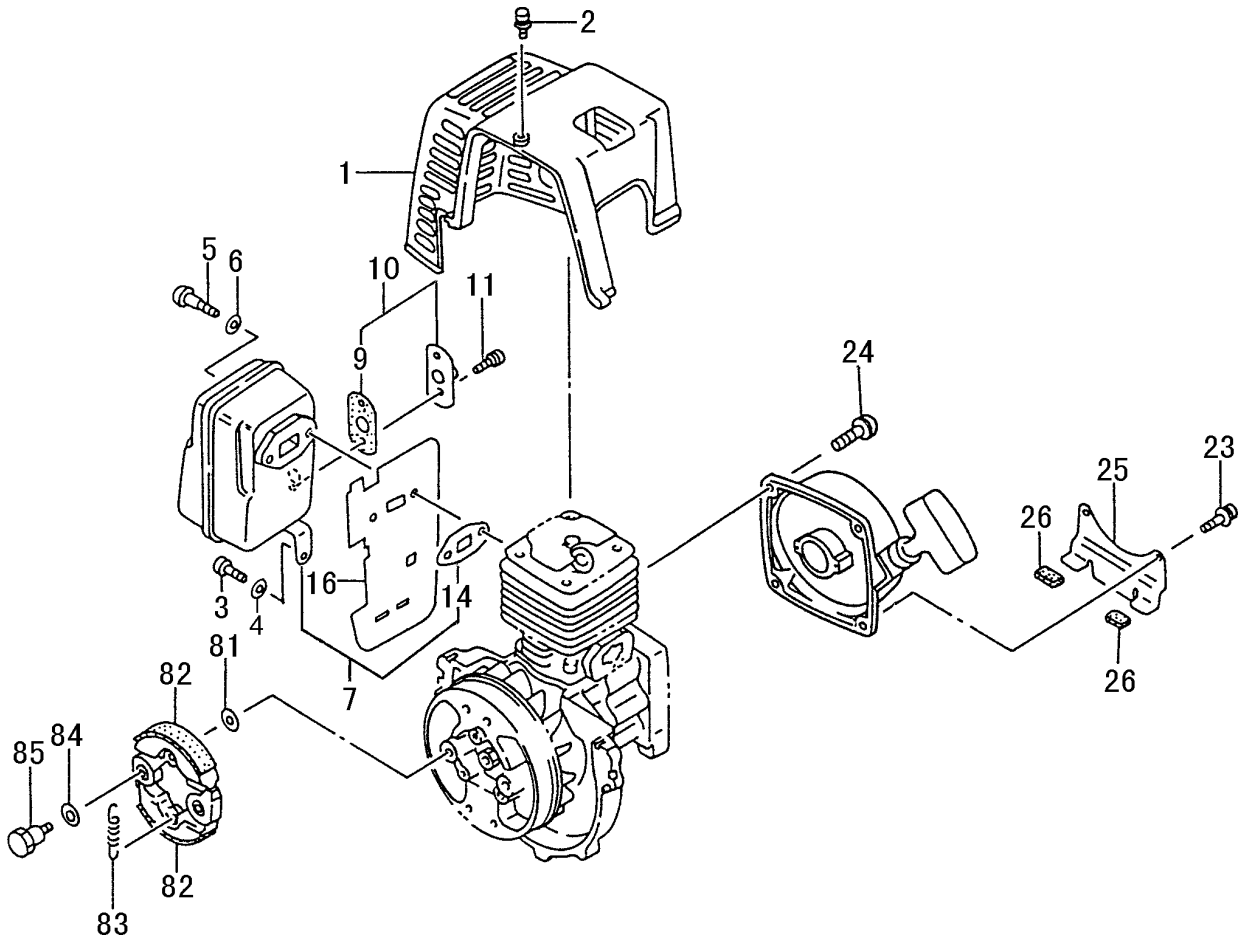

ITEM	PART NUMBER	DESCRIPTION	QTY	COMMENTS
4-1	7380422020	PROTECTOR,MUFFLER	1	
4-2	99415050122	SCREW,5X12/PS	1	
4-3	99461050124	BOLT,HEX,5X12S	1	
4-4	99201050061	WASHER,5	1	
4-5	99053060653	SCREW,HEX,6X65	2	
4-6	99201060011	WASHER,6	2	
4-7	7040422S90	MUFFLER	1	
4-9	75104200201	GASKET,MUFFLER	1	
4-10	7210430090	TAIL PIPE SET	1	
4-11	99414040081	SCREW,4X8	2	
4-14	73704230200	GASKET,MUFFLER	1	
4-16	1330423020	SHIELD,HEAT	1	
4-23	99415050182	SCREW,5X18/PS	2	
4-24	99415050252	SCREW,PS,5X25	2	
4-25	65304200200	BRACKET,TANK	1	
4-26	65506100200	CUSHION,TANK	2	
4-81	35910112203	WASHER,CLUTCH B	2	
4-82	2900427080	SHOE,CLUTCH	2	
4-83	3420427020	SPRING,CLUTCH	1	
4-84	99204100030	WASHER,WAVE,10	2	
4-85	3570136U200	BOLT,STEP,CLUTCH	2