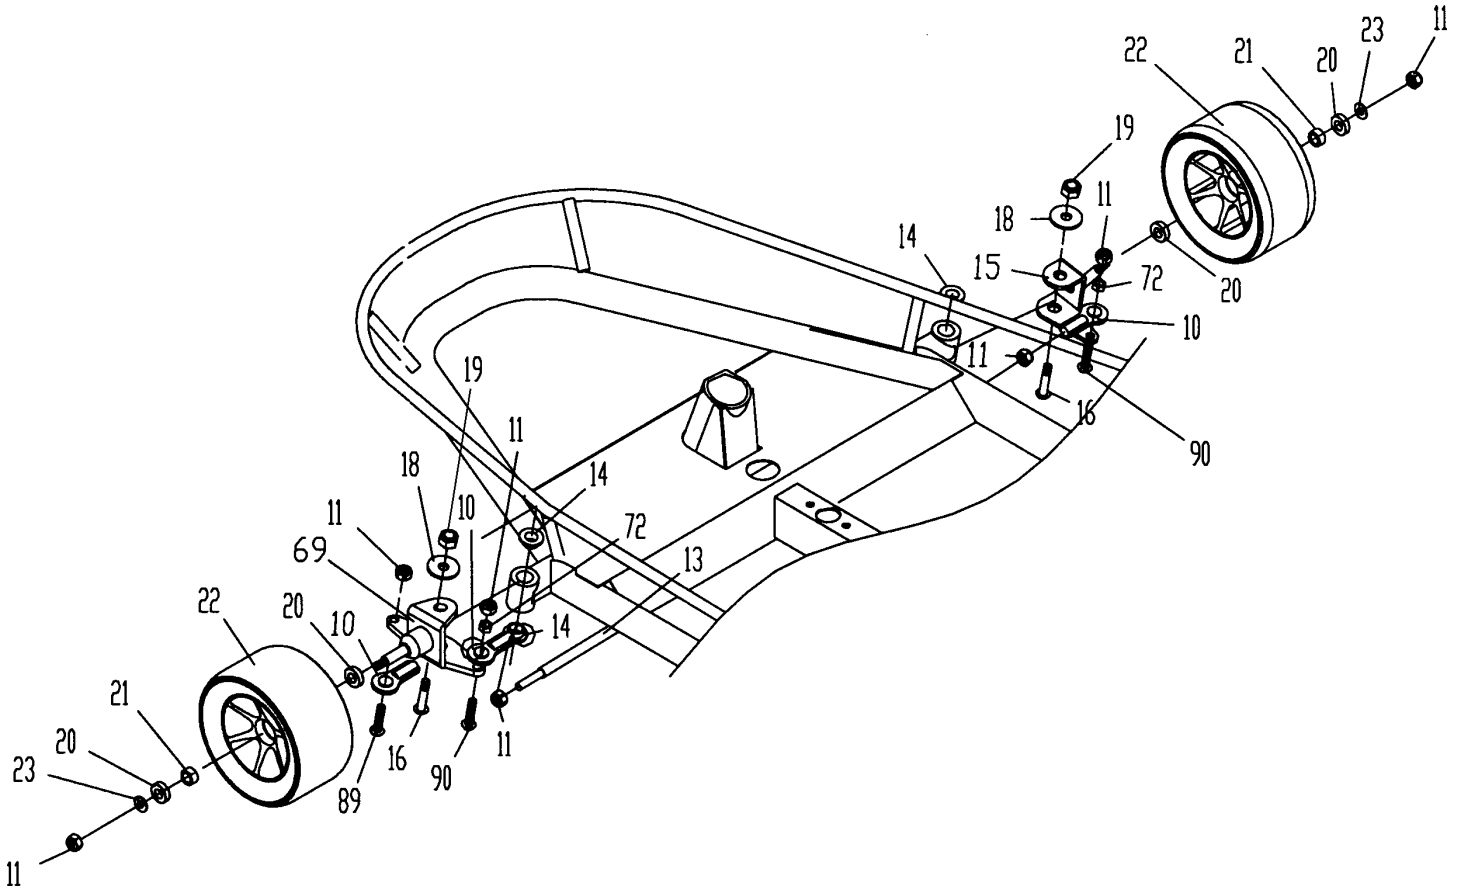

# **Tanaka** Illustrated Parts Manual

Model Number:

**TPK-470GS**

**47cc Paveracer Kart**

P/N 32221

Rev 000

Date 1/13/04

*Supplier To The Outdoor Power Equipment Industry*

ISM, Inc. • 1028 4<sup>th</sup> Street SW • Auburn, WA 98001 • Phone: (253) 333-1200 • Fax: (253) 333-1212

ITEM	PART NUMBER	DESCRIPTION	QTY	COMMENTS
1-1	30798	GRIP, HANDLE	2	
1-2	70079	LEVER, BRAKE ASS'Y	1	
1-2-1	30801	LEVER, BRAKE	1	
1-2-2	70023	CABLE, BRAKE, TPK	1	
1-3	70024	LEVER, THROTTLE ASSY, TPK	1	
1-3-2	70115	CABLE, THROTTLE, TPK	1	
1-4	70027	HANDLEBAR, TPK	1	
1-5	70028 BK	FRAME, BLACK, TPK	1	
1-6	70029	HANDLEBAR STEM	1	
1-6-1	70078	HANDLEBAR STEM CAP	1	
1-13	70041	TIE ROD, LONG	1	
1-25	70051	HANDLEBAR NYLON	1	
1-26	70052	PLASTIC, GM2518	1	
1-31	70055	SWITCH, TOGGLE, TPK	1	
1-44	70066	PLATE, SWITCH	1	
1-68	70068	CABLE END, THROTTLE	1	
1-83	70076	WASHER	2	
1-84	30830	WASHER, SPRING M6	2	
1-86	31566	BOLT, M6xP1.0x15	2	

ITEM	PART NUMBER	DESCRIPTION	QTY	COMMENTS
2-6	70029	HANDLEBAR STEM	1	
2-7-1	70030	HEAD BEARING KIT	1	
2-8	70038	STEERING STEM	1	
2-9	31563	BOLT,M6xP1.0x20	1	
2-10	70039	TIE ROD END	1	
2-11	30936	NUT,M6xP1.0	3	
2-12	70040	TIE ROD,SHORT	1	

ITEM	PART NUMBER	DESCRIPTION	QTY	COMMENTS
5-11	30936	NUT,M6xP1.0	4	
5-29	70054	KART SEAT	1	
5-30	31468	BOLT,M6xP1.0x25	4	
5-43	31212	SPACER,T-849	1	
5-45	31563	BOLT,M6xP1.0x20	2	
5-82	30936	NUT,M6xP1.0	4	
5-83	70076	WASHER	4	