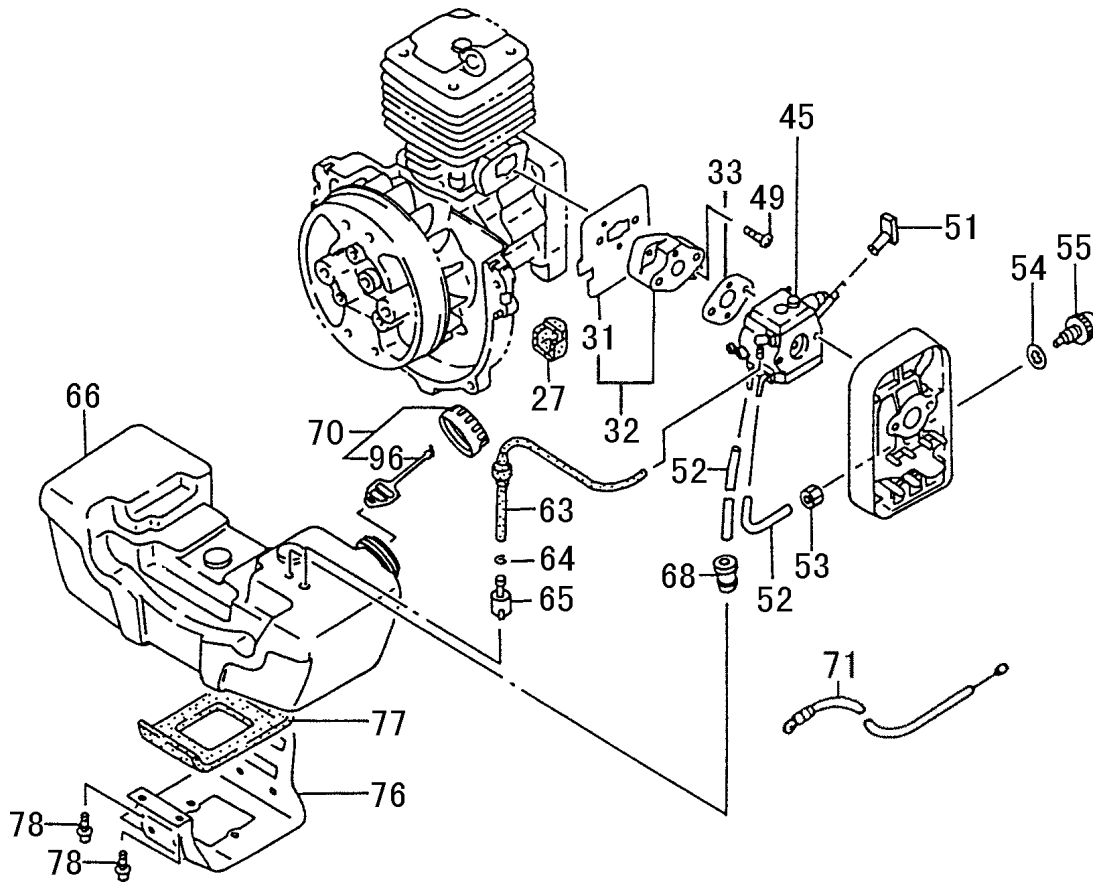

ITEM	PART NUMBER	DESCRIPTION	QTY	COMMENTS
8-28	70053	SPROCKET COVER	1	
8-59	31097	BOLT, M6xP1.0x10	4	
8-70	70070	ENGINE COVER	1	
8-82	30936	NUT, M6xP1.0	1	
8-83	70076	WASHER	5	
8-86	31566	BOLT, M6xP1.0x15	5	

ITEM	PART NUMBER	DESCRIPTION	QTY	COMMENTS
1-6	15711666900	CAP, SPARK PLUG ASSEMBLY	1	
1-7	25504200200	COVER, SPARK PLUG, RUBBER	1	
1-8	0181166021	PLUG, SPARK	1	
1-11	0010422U90	SET, CYLINDER	1	
1-12	99461050184	BOLT, HEX, 5X18, S	4	
1-14	0170422021	GASKET, CYLINDER	1	
1-15	04104090210	RING, PISTON	2	
1-16	0300422U90	PISTON	1	
1-17	03710100200	PIN, PISTON, 10X35	1	
1-18	03901000200	CIRCLIP, PISTON PIN	2	
1-20	0360409020	COLLAR, PISTON PIN	2	
1-21	0460422080	CRANKSHAFT	1	
1-22	99962101480	BEARING, NEEDLE	1	
1-31	06802000200	KEY, WOODRUFF, 3X13X5	1	

ITEM	PART NUMBER	DESCRIPTION	QTY	COMMENTS
3-27	65504200200	CUSHION,FUEL TANK	2	
3-31	4030422021	GASKET,INTAKE	1	
3-32	4040422U90	SET,CARB INSULATOR	1	
3-33	4020174020	GASKET,CARBURETOR	1	
3-45	45525055900	CARBURETOR	1	
3-49	99416050241	SCREW 5x24WS	2	
3-51	49504200200	LEVER,CHOKE	1	
3-52	70002504090	PIPE,FUEL	2	
3-53	99111100011	NUT,10	1	
3-54	99220100010	WASHER,10 INNER TOOTHED	1	
3-55	42225030800	PUMP,PRIMING	1	
3-63	22301251901	PIPE,FUEL,3X5X230	1	
3-64	68000731201	CLIP 6.3	1	
3-65	67501630900	FILTER,FUEL	1	
3-66	5910422P21	TANK,WHITE,TC-4700	1	
3-68	53432710200	GROMMET,FUEL PIPE	1	
3-70	5950651690	CAP,TANK,BLACK	1	
3-71	8850428280	WIRE,THROTTLE,2070+111	1	
3-76	60304201200	BAND,HOLDING,TANK	1	
3-77	65204201200	CUSHION	1	
3-78	99415050162	SCREW,5X16/PS	2	
3-96	62632810200	CHAIN,TANK CAP	1	