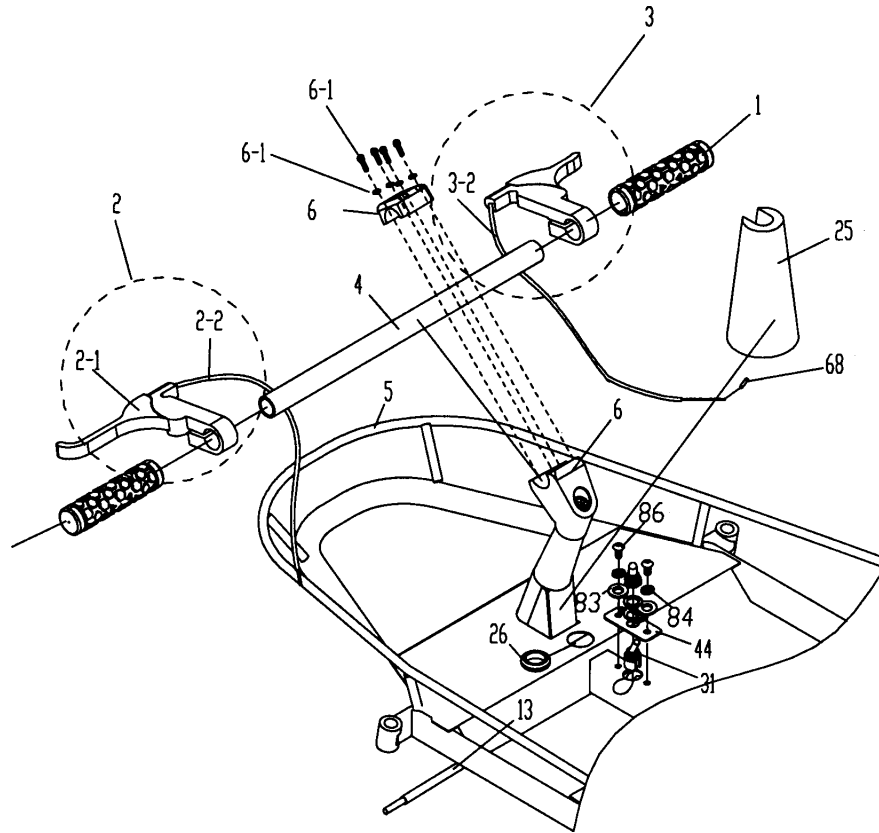

ITEM	PART NUMBER	DESCRIPTION	QTY	COMMENTS
1-1	30798	GRIP, HANDLE	2	
1-2	70079	LEVER, BRAKE ASS'Y	1	
1-2-1	30801	LEVER, BRAKE	1	
1-2-2	70023	CABLE, BRAKE, TPK	1	
1-3	70024	LEVER, THROTTLE ASSY, TPK	1	
1-3-2	70115	CABLE, THROTTLE, TPK	1	
1-4	70027	HANDLEBAR, TPK	1	
1-5	70028 BK	FRAME, BLACK, TPK	1	
1-6	70029	HANDLEBAR STEM	1	
1-6-1	70078	HANDLEBAR STEM CAP	1	
1-13	70041	TIE ROD, LONG	1	
1-25	70051	HANDLEBAR NYLON	1	
1-26	70052	PLASTIC, GM2518	1	
1-31	70055	SWITCH, TOGGLE, TPK	1	
1-44	70066	PLATE, SWITCH	1	
1-68	70068	CABLE END, THROTTLE	1	
1-83	70076	WASHER	2	
1-84	30830	WASHER, SPRING M6	2	
1-86	31566	BOLT, M6xP1.0x15	2