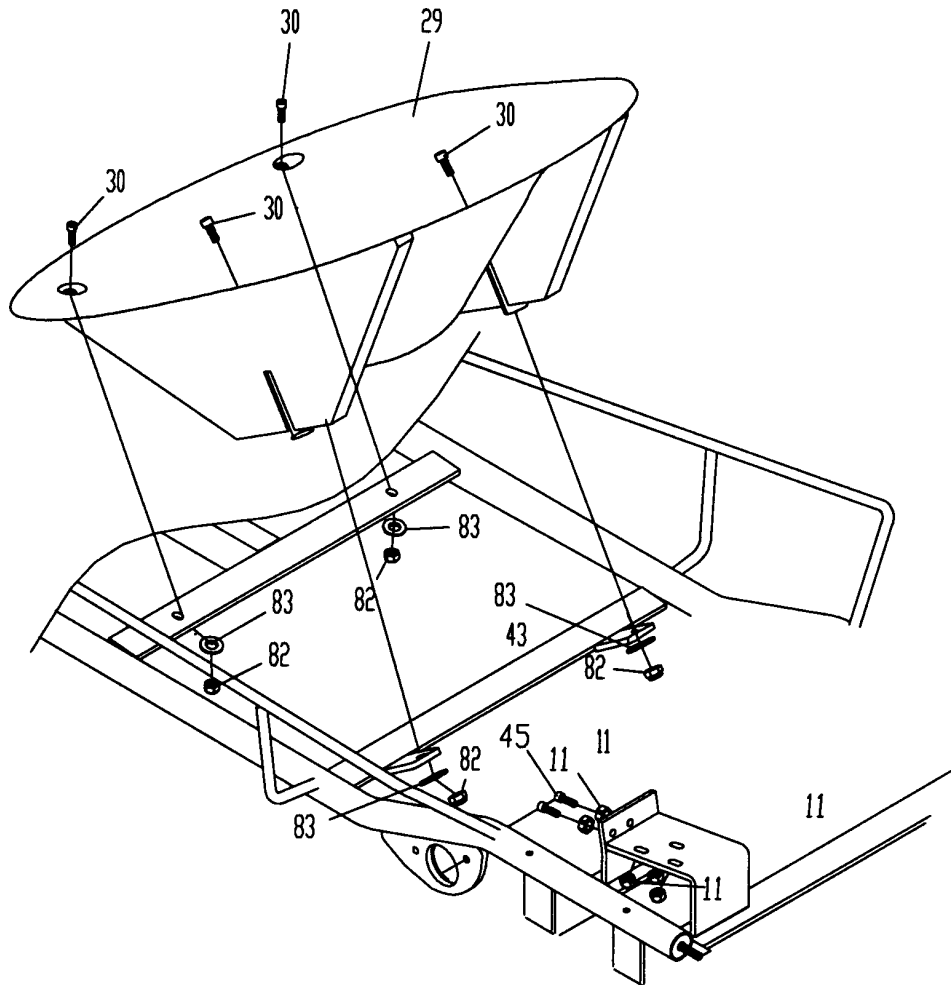

ISM, Inc. • 1028 4<sup>th</sup> Street SW • Auburn, WA 98001 • Phone: (253) 333-1200 • Fax: (253) 333-1212

ITEM	PART NUMBER	DESCRIPTION	QTY	COMMENTS
1-1	30798	GRIP, HANDLE	2	
1-2	70079	LEVER, BRAKE ASS'Y	1	
1-2-1	30801	LEVER, BRAKE	1	
1-2-2	70023	CABLE, BRAKE, TPK	1	
1-3	70024	LEVER, THROTTLE ASSY, TPK	1	
1-3-2	70115	CABLE, THROTTLE, TPK	1	
1-4	70027	HANDLEBAR, TPK	1	
1-5	70028 BK	FRAME, BLACK, TPK	1	
1-6	70029	HANDLEBAR STEM	1	
1-6-1	70078	HANDLEBAR STEM CAP	1	
1-13	70041	TIE ROD, LONG	1	
1-25	70051	HANDLEBAR NYLON	1	
1-26	70052	PLASTIC, GM2518	1	
1-31	70055	SWITCH, TOGGLE, TPK	1	
1-44	70066	PLATE, SWITCH	1	
1-68	70068	CABLE END, THROTTLE	1	
1-83	70076	WASHER	2	
1-84	30830	WASHER, SPRING M6	2	
1-86	31566	BOLT, M6xP1.0x15	2	

ITEM	PART NUMBER	DESCRIPTION	QTY	COMMENTS
2-6	70029	HANDLEBAR STEM	1	
2-7-1	70030	HEAD BEARING KIT	1	
2-8	70038	STEERING STEM	1	
2-9	31563	BOLT,M6xP1.0x20	1	
2-10	70039	TIE ROD END	1	
2-11	30936	NUT,M6xP1.0	3	
2-12	70040	TIE ROD,SHORT	1	

ITEM	PART NUMBER	DESCRIPTION	QTY	COMMENTS
3-10	70039	TIE ROD END	3	
3-11	30936	NUT,M6xP1.0	7	
3-13	70041	TIE ROD, LONG	1	
3-14	70042	SPACER,T-1174	3	
3-15	70043	WHEEL MOUNT,RIGHT	1	
3-16	70044	BOLT,K-292	2	
3-18	70045	WASHER	2	
3-19	70046	NUT	2	
3-20	70047	WHEEL BEARING,FRONT,TPK	4	
3-21	70048	SPACER,T-1172	2	
3-22	31795	FRONT WHEEL SET,STOCK	1	<b>NOTE: Wheel bearings not included</b>
3-23	70050	WASHER	2	
3-69	70069	WHEEL MOUNT,LEFT	1	
3-72	30936	NUT,M6xP1.0	2	
3-89	31468	BOLT,M6xP1.0x25	2	
3-90	31428	BOLT,M6xP1.0x30	2	

ITEM	PART NUMBER	DESCRIPTION	QTY	COMMENTS
5-11	30936	NUT,M6xP1.0	4	
5-29	70054	KART SEAT	1	
5-30	31468	BOLT,M6xP1.0x25	4	
5-43	31212	SPACER,T-849	1	
5-45	31563	BOLT,M6xP1.0x20	2	
5-82	30936	NUT,M6xP1.0	4	
5-83	70076	WASHER	4	