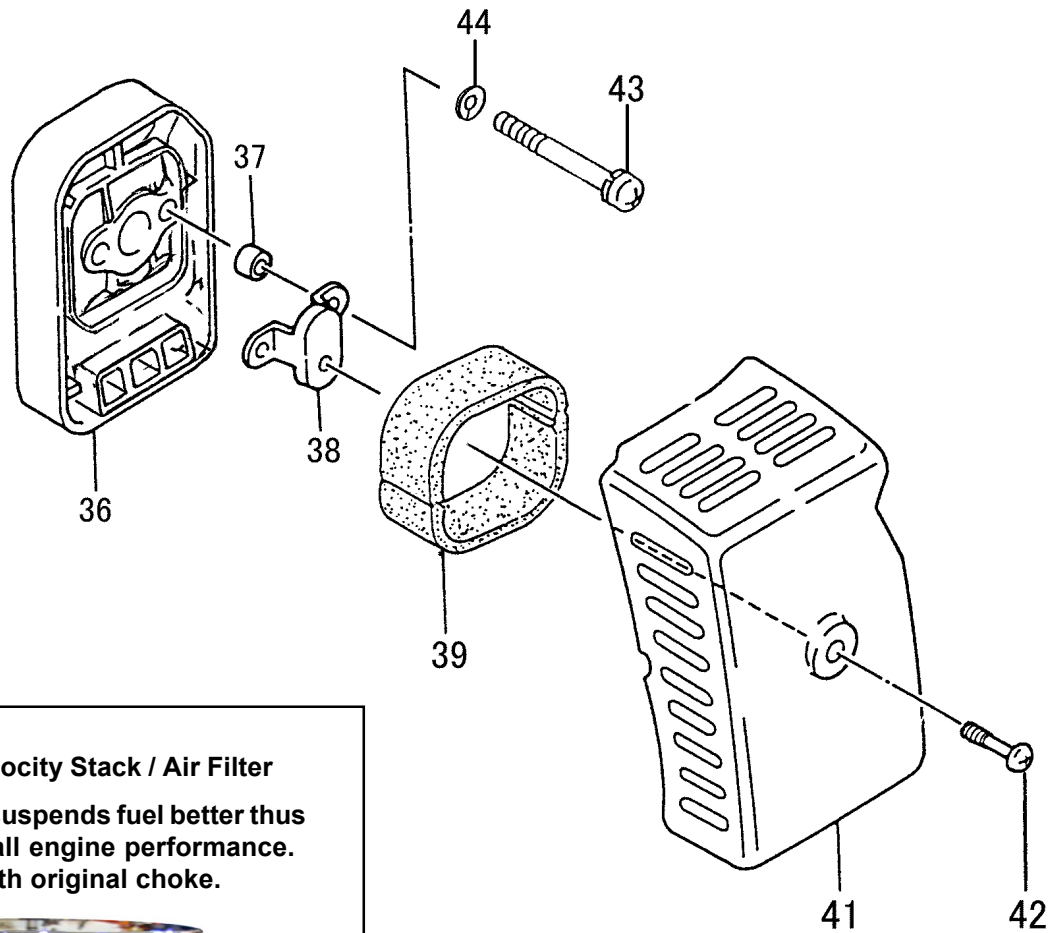

#32203 HP Velocity Stack / Air Filter

Upright design suspends fuel better thus improves overall engine performance.
Works with original choke.