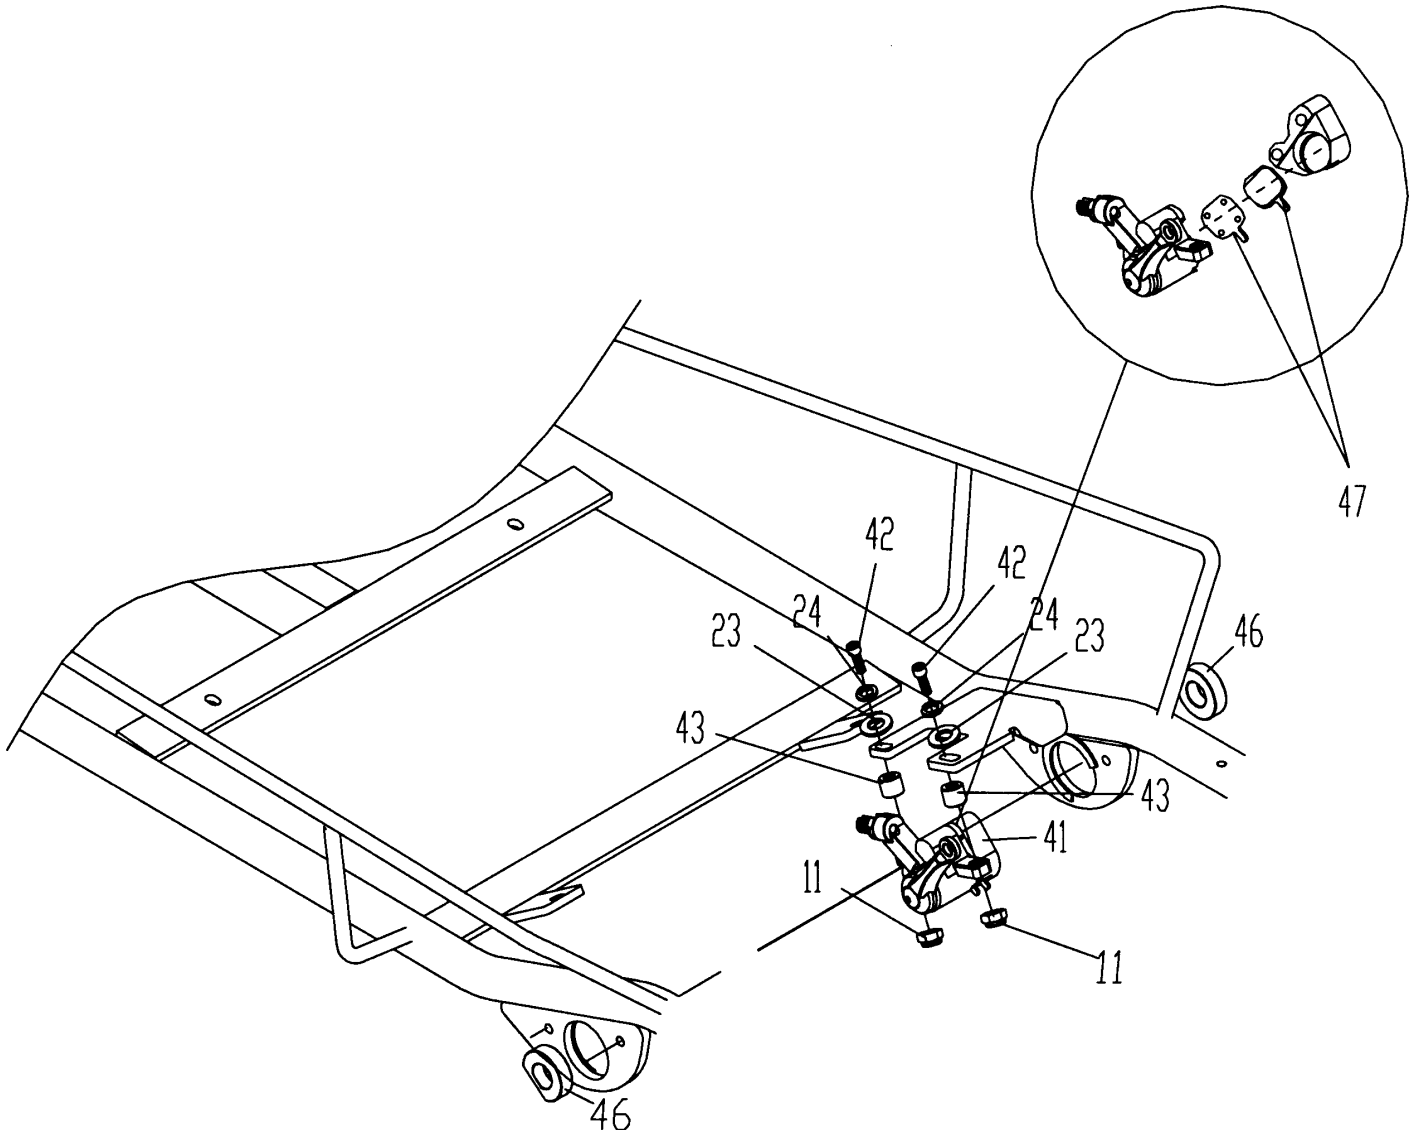

ISM, Inc. • 1028 4<sup>th</sup> Street SW • Auburn, WA 98001 • Phone: (253) 333-1200 • Fax: (253) 333-1212

ITEM	PART NUMBER	DESCRIPTION	QTY	COMMENTS
1-1	30798	GRIP, HANDLE	2	
1-2	70079	LEVER, BRAKE ASS'Y	1	
1-2-1	30801	LEVER, BRAKE	1	
1-2-2	70023	CABLE, BRAKE, TPK	1	
1-3	70024	LEVER, THROTTLE ASSY, TPK	1	
1-3-2	70115	CABLE, THROTTLE, TPK	1	
1-4	70027	HANDLEBAR, TPK	1	
1-5	70028 BK	FRAME, BLACK, TPK	1	
1-6	70029	HANDLEBAR STEM	1	
1-6-1	70078	HANDLEBAR STEM CAP	1	
1-13	70041	TIE ROD, LONG	1	
1-25	70051	HANDLEBAR NYLON	1	
1-26	70052	PLASTIC, GM2518	1	
1-31	70055	SWITCH, TOGGLE, TPK	1	
1-44	70066	PLATE, SWITCH	1	
1-68	70068	CABLE END, THROTTLE	1	
1-83	70076	WASHER	2	
1-84	30830	WASHER, SPRING M6	2	
1-86	31566	BOLT, M6xP1.0x15	2	

ITEM	PART NUMBER	DESCRIPTION	QTY	COMMENTS
2-6	70029	HANDLEBAR STEM	1	
2-7-1	70030	HEAD BEARING KIT	1	
2-8	70038	STEERING STEM	1	
2-9	31563	BOLT,M6xP1.0x20	1	
2-10	70039	TIE ROD END	1	
2-11	30936	NUT,M6xP1.0	3	
2-12	70040	TIE ROD,SHORT	1	

ITEM	PART NUMBER	DESCRIPTION	QTY	COMMENTS
3-10	70039	TIE ROD END	3	
3-11	30936	NUT,M6xP1.0	7	
3-13	70041	TIE ROD, LONG	1	
3-14	70042	SPACER,T-1174	3	
3-15	70043	WHEEL MOUNT,RIGHT	1	
3-16	70044	BOLT,K-292	2	
3-18	70045	WASHER	2	
3-19	70046	NUT	2	
3-20	70047	WHEEL BEARING,FRONT,TPK	4	
3-21	70048	SPACER,T-1172	2	
3-22	31795	FRONT WHEEL SET,STOCK	1	<b>NOTE: Wheel bearings not included</b>
3-23	70050	WASHER	2	
3-69	70069	WHEEL MOUNT,LEFT	1	
3-72	30936	NUT,M6xP1.0	2	
3-89	31468	BOLT,M6xP1.0x25	2	
3-90	31428	BOLT,M6xP1.0x30	2	

ITEM	PART NUMBER	DESCRIPTION	QTY	COMMENTS
5-11	30936	NUT,M6xP1.0	4	
5-29	70054	KART SEAT	1	
5-30	31468	BOLT,M6xP1.0x25	4	
5-43	31212	SPACER,T-849	1	
5-45	31563	BOLT,M6xP1.0x20	2	
5-82	30936	NUT,M6xP1.0	4	
5-83	70076	WASHER	4	