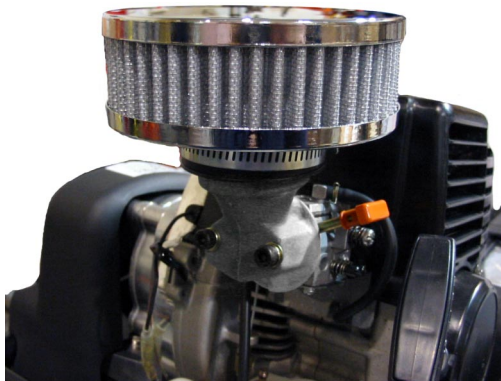

ITEM	PART NUMBER	DESCRIPTION	QTY	COMMENTS
5-36	4230427020	BODY, CLEANER	1	
5-37	65900801200	COLLAR	2	
5-38	4760422U80	BOARD, BLOW OVER CHECK	1	
5-39	4460652N20	CLEANER, ELEMENT	1	
5-41	4240420022	COVER, AIR CLEANER	1	
5-42	4500407220	COVER, CLEANER BOLT	1	
5-43	99011050601	SCREW, 5X60	2	
5-44	99210050012	WASHER, S, 5	2