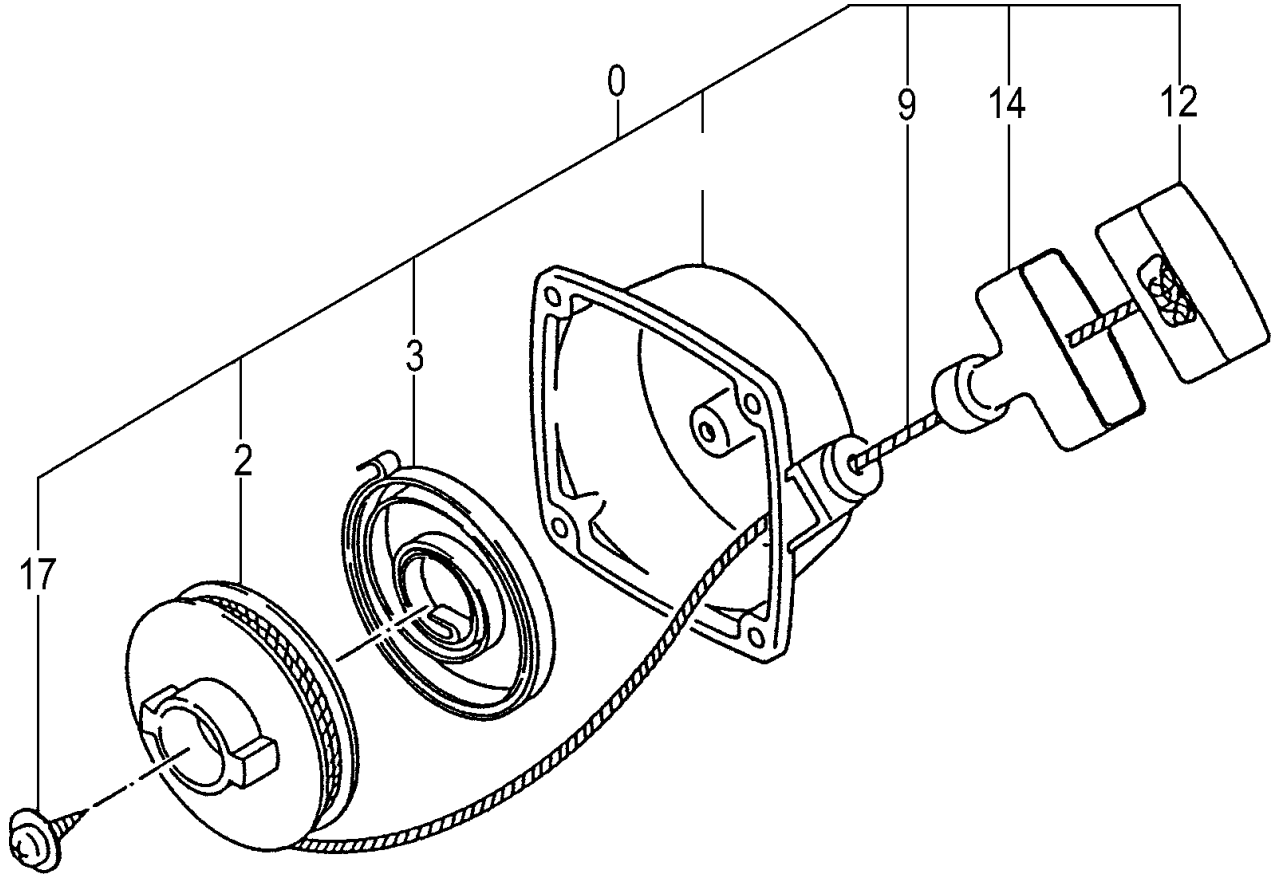

ITEM	PART NUMBER	DESCRIPTION	QTY	COMMENTS
6-0	7620422090	STARTER, RECOIL ASSY	1	
6-1	7720422080	BODY, RECOIL STARTER	1	
6-2	7690422020	REEL, STARTER ROPE	1	
6-3	7790422020	SPRING, RECOIL	1	
6-9	7830427020	ROPE, STARTER	1	
6-12	8350422020	CAP, HANDLE	1	
6-14	7850422020	HANDLE, STARTER	1	
6-17	8390422020	SCREW, SET	1