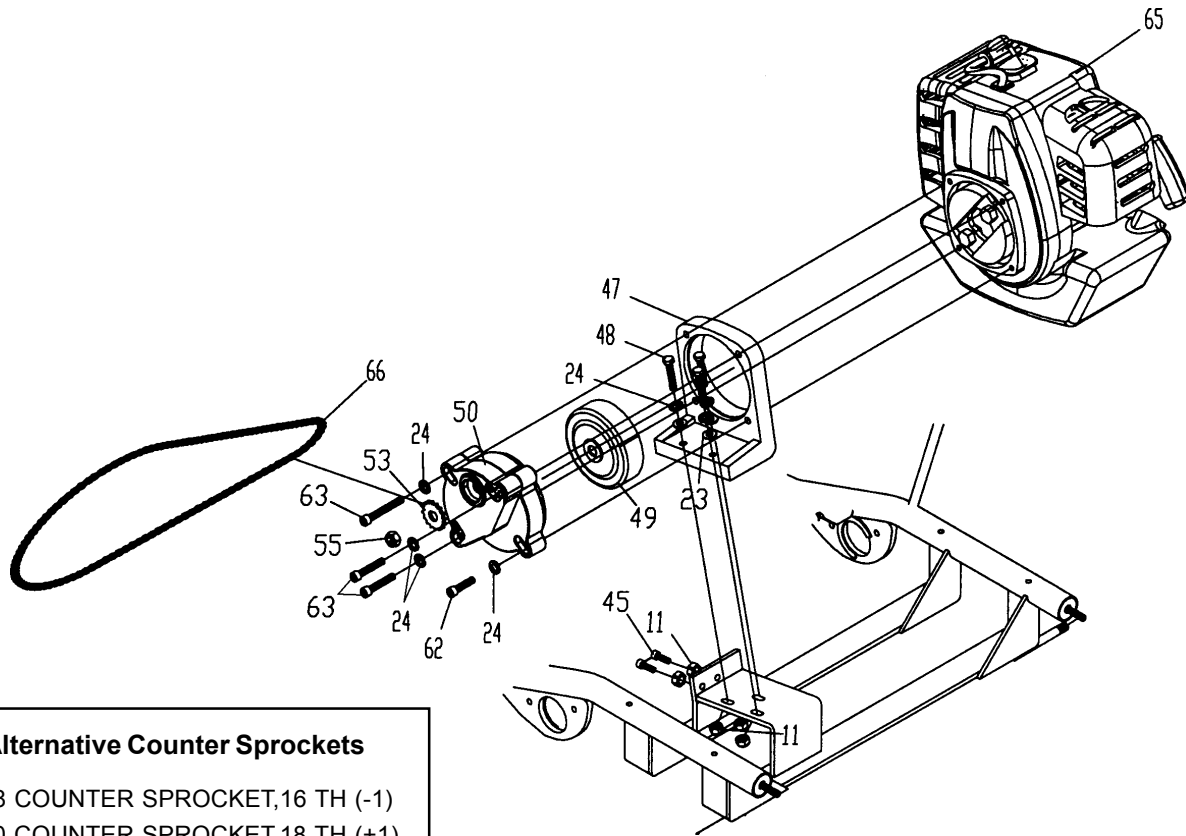

ITEM	PART NUMBER	DESCRIPTION	QTY	COMMENTS
8-28	70053	SPROCKET COVER	1	
8-59	31097	BOLT, M6xP1.0x10	4	
8-70	70070	ENGINE COVER	1	
8-82	30936	NUT, M6xP1.0	1	
8-83	70076	WASHER	5	
8-86	31566	BOLT, M6xP1.0x15	5	