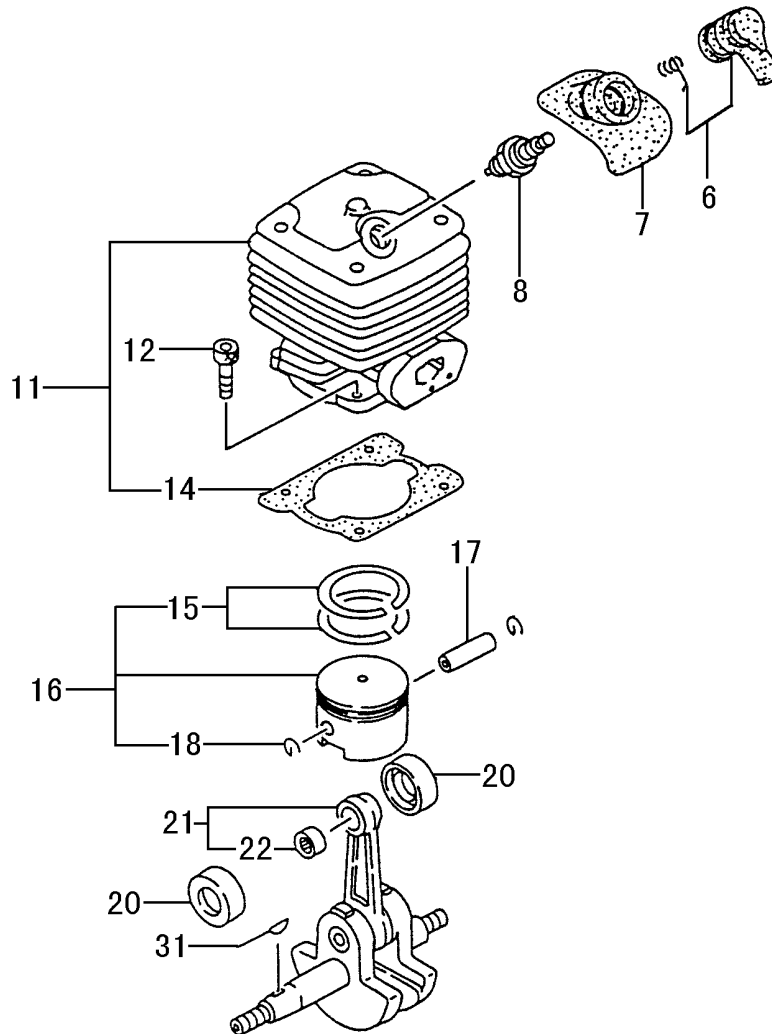

ITEM	PART NUMBER	DESCRIPTION	QTY	COMMENTS
7-74	70071	REAR BUMPER	1	
7-75	70072	FLAG,G01-002	1	
7-77	70073	BUMPER CUSHION	1	
7-80	70074	ROLLER WHEEL	2	
7-81	70075	WASHER	4	
7-83	70076	WASHER	3	
7-84	30830	WASHER,SPRING M6	3	
7-85	30821	NUT,M8xP1.25	4	
7-86	31566	BOLT,M6xP1.0x15	3	

ITEM	PART NUMBER	DESCRIPTION	QTY	COMMENTS
8-28	70053	SPROCKET COVER	1	
8-59	31097	BOLT, M6xP1.0x10	4	
8-70	70070	ENGINE COVER	1	
8-82	30936	NUT, M6xP1.0	1	
8-83	70076	WASHER	5	
8-86	31566	BOLT, M6xP1.0x15	5	

ITEM	PART NUMBER	DESCRIPTION	QTY	COMMENTS
1-6	15711666900	CAP, SPARK PLUG ASSEMBLY	1	
1-7	25504200200	COVER, SPARK PLUG, RUBBER	1	
1-8	0181166021	PLUG, SPARK	1	
1-11	0010422U90	SET, CYLINDER	1	
1-12	99461050184	BOLT, HEX, 5X18, S	4	
1-14	0170422021	GASKET, CYLINDER	1	
1-15	04104090210	RING, PISTON	2	
1-16	0300422U90	PISTON	1	
1-17	03710100200	PIN, PISTON, 10X35	1	
1-18	03901000200	CIRCLIP, PISTON PIN	2	
1-20	0360409020	COLLAR, PISTON PIN	2	
1-21	0460422080	CRANKSHAFT	1	
1-22	99962101480	BEARING, NEEDLE	1	
1-31	06802000200	KEY, WOODRUFF, 3X13X5	1	

ITEM	PART NUMBER	DESCRIPTION	QTY	COMMENTS
3-27	65504200200	CUSHION,FUEL TANK	2	
3-31	4030422021	GASKET,INTAKE	1	
3-32	4040422U90	SET,CARB INSULATOR	1	
3-33	4020174020	GASKET,CARBURETOR	1	
3-45	45525055900	CARBURETOR	1	
3-49	99416050241	SCREW 5x24WS	2	
3-51	49504200200	LEVER,CHOKE	1	
3-52	70002504090	PIPE,FUEL	2	
3-53	99111100011	NUT,10	1	
3-54	99220100010	WASHER,10 INNER TOOTHED	1	
3-55	42225030800	PUMP,PRIMING	1	
3-63	22301251901	PIPE,FUEL,3X5X230	1	
3-64	68000731201	CLIP 6.3	1	
3-65	67501630900	FILTER,FUEL	1	
3-66	5910422P21	TANK,WHITE,TC-4700	1	
3-68	53432710200	GROMMET,FUEL PIPE	1	
3-70	5950651690	CAP,TANK,BLACK	1	
3-71	8850428280	WIRE,THROTTLE,2070+111	1	
3-76	60304201200	BAND,HOLDING,TANK	1	
3-77	65204201200	CUSHION	1	
3-78	99415050162	SCREW,5X16/PS	2	
3-96	62632810200	CHAIN,TANK CAP	1	