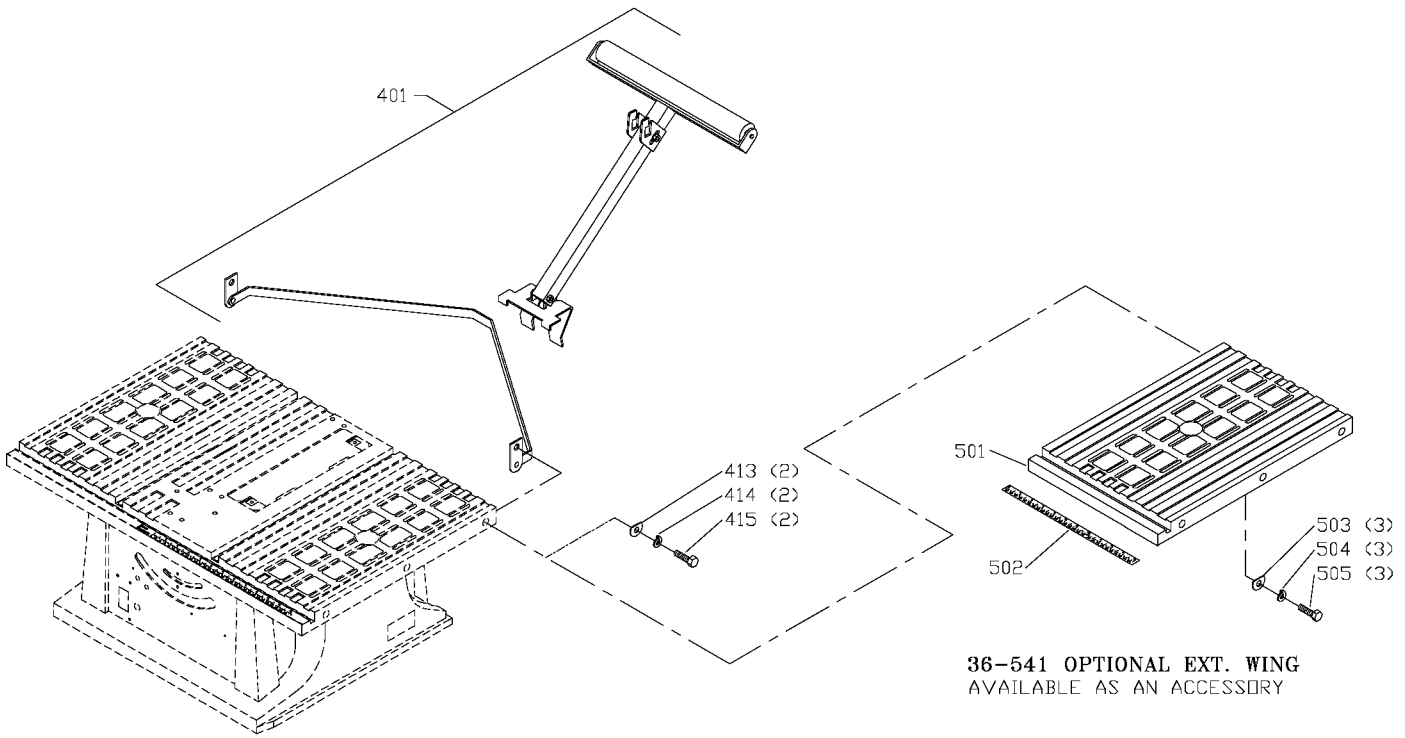

36-547 OPTIONAL OUTFEED ROLLER

(MODEL TS200 REQUIRES THE USE OF 36-519 STAND ASSY)

STAND FOR MODEL TS200LS

Parts List for TS200LS Type 1

Item Number	Part Number	Description	Qty Required
1	490591-00	FENCE ASSEMBLY	1
1	490591-00	FENCE ASSEMBLY	1
2	1246013	CAP SCREW	2
3	1313361	STAR WASHER	2
4	488855-00	SCREW	1
5	90511873	POINTER	1
6	1246118	ROLL PIN	1
7	489076-00	HANDLE	1
8	491964-00	NUT	1
9	488997-00	ECCENTRIC CAM	1
10	488998-00	ADJUSTING SCREW	1
11	489000-00	PIN	1
12	489001-00	PIN	1
13	490591-00	FENCE ASSEMBLY	1
14	489003-00	SPRING	1
15	1243501	SCREW	2
16	489005-00	SPRING PLATE	1
17	489006-00	PLATE	1
18	489007-00	SPRING	1
19	489008-00	REAR CLAMP	1
20	489009-00	SLIDE	1
21	489010-00	LOCK ROD	1
51	489081-00	RUBBER BUMPER	4
54	900060	TABLE INSERT	1
55	1340406	SCREW	2
56	489080-00	NUT	2
57	489082-00	FLAT HEAD SCREW	6

Parts List for TS200LS Type 1

Item Number	Part Number	Description	Qty Required
60	489083-00	TABLE	1
61	901020100535	MACHINE SCREW	1
62	901020100513	MACHINE SCREW	1
63	491722-00	WARNING LABEL	1
64	000000-00	No Longer Available	1
65	488837-00	WARNING LABEL	1
69	90517470	MITER GAUGE	1
87	1243501	SCREW	1
88	492056-00	WASHER	1
89	1346724	SPRING CLIP	1
90	1346725	BLOCK	1
91	1243569	NUT	1
92	1246140	FL WASHER	6
93	1346716	SCREW	6
94	492056-00	WASHER	4
95	1340406	SCREW	4
96	1343223	FT HD SCREW	5
97	489097-00	SLEEVE	1
98	1330398	SCREW	2
99	905657	NAMEPLATE	1
100	1343526	SCREW	3
101	904070105555S	FIBRE WSHR	1
102	5140010-69	WASHER	1
103	1346717	LEVER ASSY	1
104	489101-00	THREADED ROD	1
105	489322-00	HANDWHEEL	1
106	1342035	SCREW	1