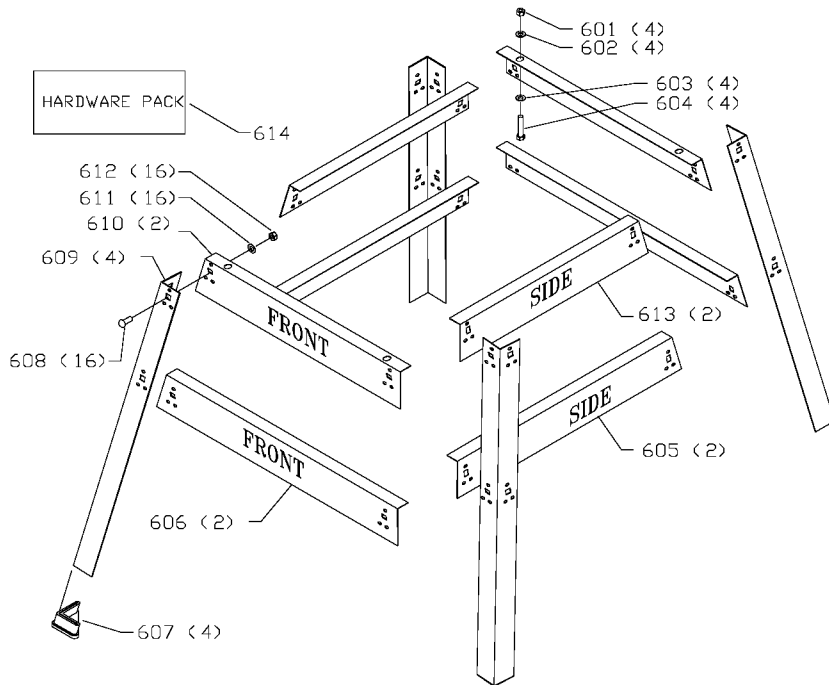

36-547 OPTIONAL OUTFEED ROLLER

(MODEL TS200 REQUIRES THE USE OF 36-519 STAND ASSY)

STAND FOR MODEL TS200LS

Parts List for TS200LS Type 1

Item Number	Part Number	Description	Qty Required
1	490591-00	FENCE ASSEMBLY	1
1	490591-00	FENCE ASSEMBLY	1
2	1246013	CAP SCREW	2
3	1313361	STAR WASHER	2
4	488855-00	SCREW	1
5	90511873	POINTER	1
6	1246118	ROLL PIN	1
7	489076-00	HANDLE	1
8	491964-00	NUT	1
9	488997-00	ECCENTRIC CAM	1
10	488998-00	ADJUSTING SCREW	1
11	489000-00	PIN	1
12	489001-00	PIN	1
13	490591-00	FENCE ASSEMBLY	1
14	489003-00	SPRING	1
15	1243501	SCREW	2
16	489005-00	SPRING PLATE	1
17	489006-00	PLATE	1
18	489007-00	SPRING	1
19	489008-00	REAR CLAMP	1
20	489009-00	SLIDE	1
21	489010-00	LOCK ROD	1
51	489081-00	RUBBER BUMPER	4
54	900060	TABLE INSERT	1
55	1340406	SCREW	2
56	489080-00	NUT	2
57	489082-00	FLAT HEAD SCREW	6

Parts List for TS200LS Type 1

Item Number	Part Number	Description	Qty Required
60	489083-00	TABLE	1
61	901020100535	MACHINE SCREW	1
62	901020100513	MACHINE SCREW	1
63	491722-00	WARNING LABEL	1
64	000000-00	No Longer Available	1
65	488837-00	WARNING LABEL	1
69	90517470	MITER GAUGE	1
87	1243501	SCREW	1
88	492056-00	WASHER	1
89	1346724	SPRING CLIP	1
90	1346725	BLOCK	1
91	1243569	NUT	1
92	1246140	FL WASHER	6
93	1346716	SCREW	6
94	492056-00	WASHER	4
95	1340406	SCREW	4
96	1343223	FT HD SCREW	5
97	489097-00	SLEEVE	1
98	1330398	SCREW	2
99	905657	NAMEPLATE	1
100	1343526	SCREW	3
101	904070105555S	FIBRE WSHR	1
102	5140010-69	WASHER	1
103	1346717	LEVER ASSY	1
104	489101-00	THREADED ROD	1
105	489322-00	HANDWHEEL	1
106	1342035	SCREW	1