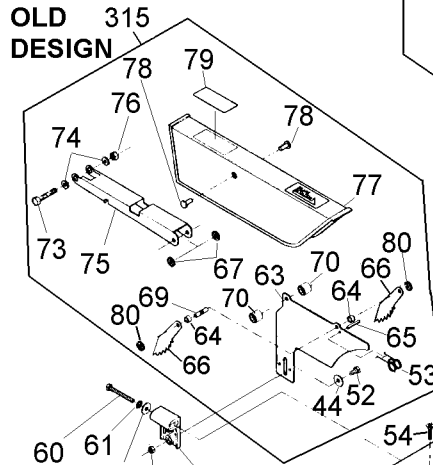

NEW DESIGN

OLD DESIGN

Parts List for TS750 Type 1

Item Number	Part Number	Description	Qty Required
1	285447-00	GRIP	3
2	000000-00	No Longer Available	2
3	000000-00	No Longer Available	2
4	330015-02	NUT,HEX	5
5	N046057	LOCK NUT	3
6	285451-00	WASHER,FLAT	5
7	000000-00	No Longer Available	2
8	000000-00	No Longer Available	1
9	000000-00	No Longer Available	4
10	000000-00	No Longer Available	1
11	000000-00	No Longer Available	2
12	000000-00	No Longer Available	1
13	000000-00	No Longer Available	1
14	000000-00	No Longer Available	2
15	000000-00	No Longer Available	3
16	000000-00	No Longer Available	1
17	000000-00	No Longer Available	1
18	000000-00	No Longer Available	1
19	000000-00	No Longer Available	1
20	000000-00	No Longer Available	4
21	000000-00	No Longer Available	1
22	000000-00	No Longer Available	1
23	285467-00	BOX,SWITCH	1
24	000000-00	No Longer Available	2
25	000000-00	No Longer Available	1
26	000000-00	No Longer Available	2
27	000000-00	No Longer Available	1

Parts List for TS750 Type 1

Item Number	Part Number	Description	Qty Required
28	000000-00	No Longer Available	4
29	000000-00	No Longer Available	2
32	000000-00	No Longer Available	4
33	000000-00	No Longer Available	1
34	000000-00	No Longer Available	1
35	000000-00	No Longer Available	2
36	000000-00	No Longer Available	2
37	000000-00	No Longer Available	1
38	000000-00	No Longer Available	1
39	000000-00	No Longer Available	2
40	000000-00	No Longer Available	2
41	000000-00	No Longer Available	1
42	285344-00	KEY,SWITCH	1
43	000000-00	No Longer Available	4
44	000000-00	No Longer Available	9
45	000000-00	No Longer Available	1
46	000000-00	No Longer Available	1
47	000000-00	No Longer Available	1
48	285925-00	SCREW	3
50	000000-00	No Longer Available	1
52	000000-00	No Longer Available	4
53	000000-00	No Longer Available	1
53	000000-00	No Longer Available	1
54	000000-00	No Longer Available	4
55	000000-00	No Longer Available	4
56	000000-00	No Longer Available	1
57	283904-00	INSERT, TABLE	1