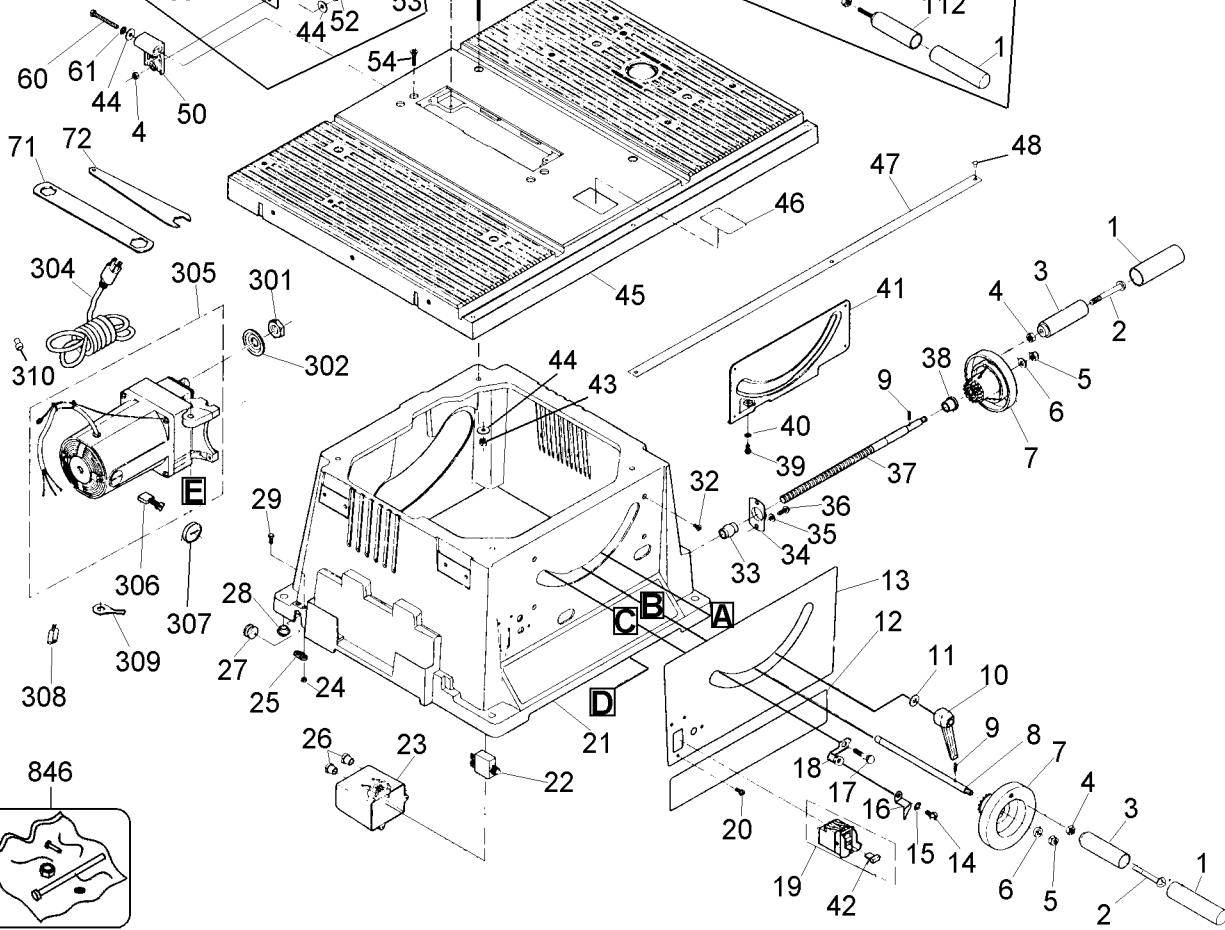

NEW DESIGN

OLD DESIGN

Parts List for TS750 Type 1

Item Number	Part Number	Description	Qty Required
1	285447-00	GRIP	3
2	000000-00	No Longer Available	2
3	000000-00	No Longer Available	2
4	330015-02	NUT,HEX	5
5	N046057	LOCK NUT	3
6	285451-00	WASHER,FLAT	5
7	000000-00	No Longer Available	2
8	000000-00	No Longer Available	1
9	000000-00	No Longer Available	4
10	000000-00	No Longer Available	1
11	000000-00	No Longer Available	2
12	000000-00	No Longer Available	1
13	000000-00	No Longer Available	1
14	000000-00	No Longer Available	2
15	000000-00	No Longer Available	3
16	000000-00	No Longer Available	1
17	000000-00	No Longer Available	1
18	000000-00	No Longer Available	1
19	000000-00	No Longer Available	1
20	000000-00	No Longer Available	4
21	000000-00	No Longer Available	1
22	000000-00	No Longer Available	1
23	285467-00	BOX,SWITCH	1
24	000000-00	No Longer Available	2
25	000000-00	No Longer Available	1
26	000000-00	No Longer Available	2
27	000000-00	No Longer Available	1

Parts List for TS750 Type 1

Item Number	Part Number	Description	Qty Required
28	000000-00	No Longer Available	4
29	000000-00	No Longer Available	2
32	000000-00	No Longer Available	4
33	000000-00	No Longer Available	1
34	000000-00	No Longer Available	1
35	000000-00	No Longer Available	2
36	000000-00	No Longer Available	2
37	000000-00	No Longer Available	1
38	000000-00	No Longer Available	1
39	000000-00	No Longer Available	2
40	000000-00	No Longer Available	2
41	000000-00	No Longer Available	1
42	285344-00	KEY,SWITCH	1
43	000000-00	No Longer Available	4
44	000000-00	No Longer Available	9
45	000000-00	No Longer Available	1
46	000000-00	No Longer Available	1
47	000000-00	No Longer Available	1
48	285925-00	SCREW	3
50	000000-00	No Longer Available	1
52	000000-00	No Longer Available	4
53	000000-00	No Longer Available	1
53	000000-00	No Longer Available	1
54	000000-00	No Longer Available	4
55	000000-00	No Longer Available	4
56	000000-00	No Longer Available	1
57	283904-00	INSERT, TABLE	1