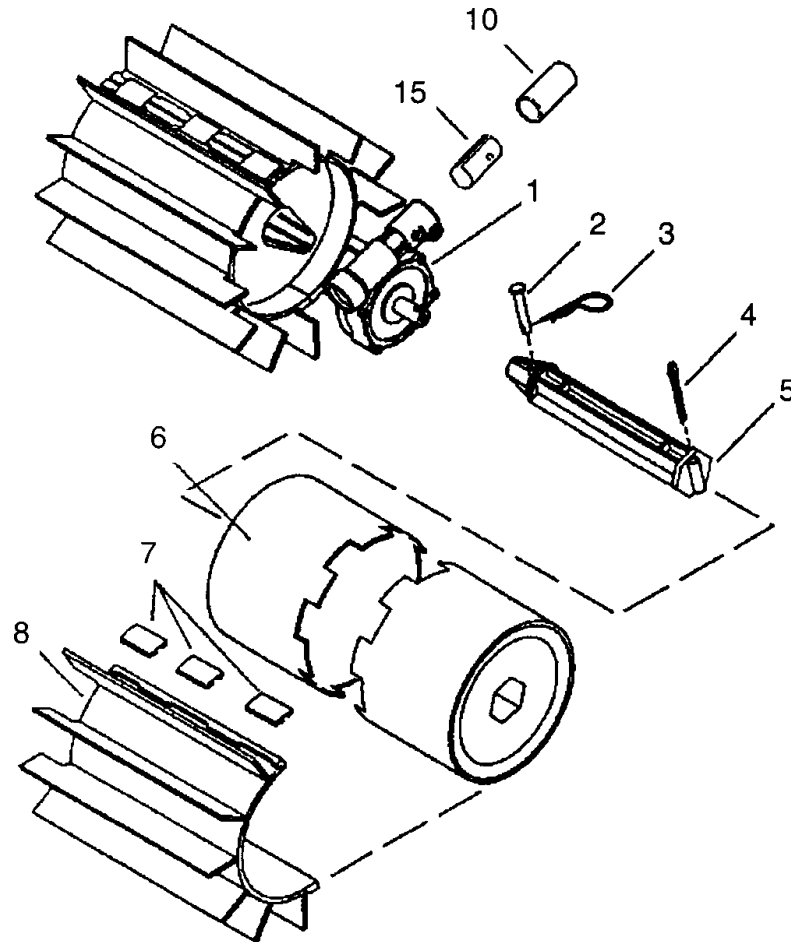

Tanaka Illustrated Parts Manual

Model Number:

TSW-210

Power Sweeper Attachment

P/N 32403

Rev 000

Date 5-17-04

Supplier To The Outdoor Power Equipment Industry

ISM, Inc. • 1028 4th Street SW • Auburn, WA 98001 • Phone: (253) 333-1200 • Fax: (253) 333-1212

ITEM	PART NUMBER	DESCRIPTION	QTY	COMMENTS
1	32375	CASE,GEAR,SWEEPER	1	
2	32369	PIN,CLEVIS,SWEEPER	2	
3	32368	PIN,HITCH,SWEEPER	2	
4	32367	PIN,COTTER,SWEEPER	2	
5	32366	AXLE,DRUM,SWEEPER	2	
6	32364	DRUM,SWEEPER	4	
7	32365	CLIP,BELT,SWEEPER	12	
8	32363	BELT,SWEEPER	4	
9	32373	SPACER,24 TO 26mm	1	