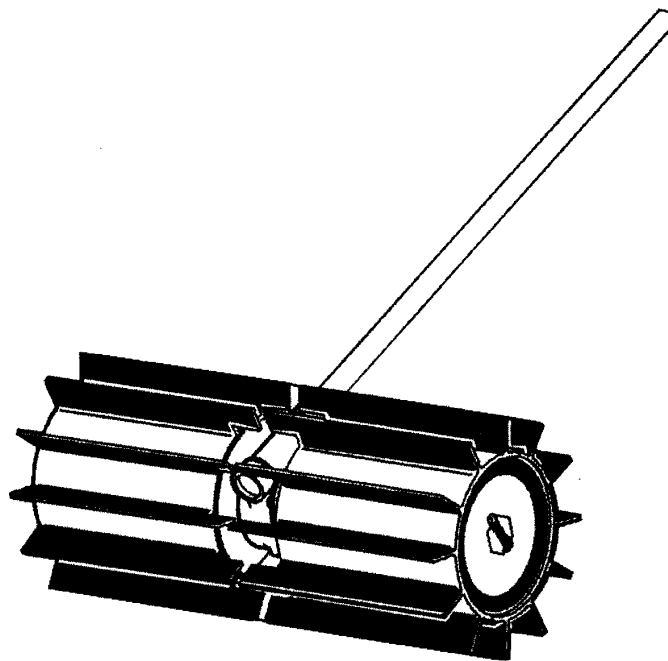

Tanaka Illustrated Parts Manual

Model Number:

TSW-210

Power Sweeper Attachment

P/N 32403

Rev 000

Date 5-17-04

Supplier To The Outdoor Power Equipment Industry

ISM, Inc. • 1028 4th Street SW • Auburn, WA 98001 • Phone: (253) 333-1200 • Fax: (253) 333-1212

ITEM	PART NUMBER	DESCRIPTION	QTY	COMMENTS
1	32375	CASE,GEAR,SWEEPER	1	
2	32369	PIN,CLEVIS,SWEEPER	2	
3	32368	PIN,HITCH,SWEEPER	2	
4	32367	PIN,COTTER,SWEEPER	2	
5	32366	AXLE,DRUM,SWEEPER	2	
6	32364	DRUM,SWEEPER	4	
7	32365	CLIP,BELT,SWEEPER	12	
8	32363	BELT,SWEEPER	4	
9	32373	SPACER,24 TO 26mm	1	