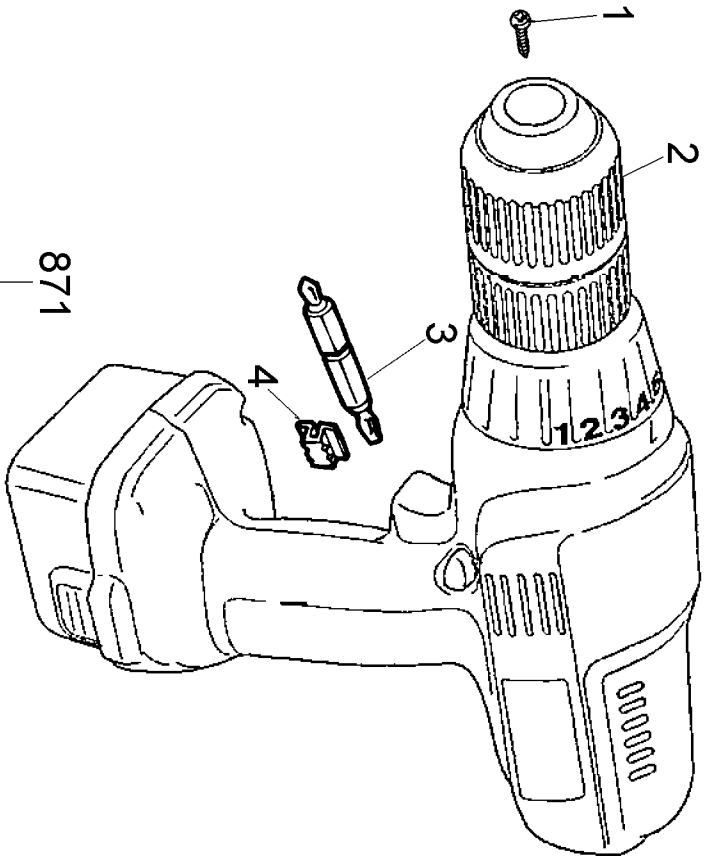

861

Parts List for TV260K-2 Type 1

Item Number	Part Number	Description	Qty Required
1	149518-01	SCREW	1
2	498796-00	KEYLESS CHUCK	1
3	607918-41	SCREWDRIVER BIT	1
4	148354-03	BIT CLIP	1
861	499125-00	KIT BOX	1
866	PS140	14.4V BATTERY	2
867	645221-00	BATTERY CAP	2
871	418352-02	PS180 14.4V CHARGER	1
875	497641-05	LATCH	2