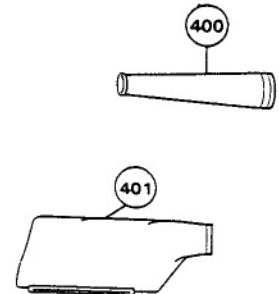

14.4V CORDLESS BLOWER

MODEL UB141D
MODEL UB141DZ

IMPORTANT — To assure product **SAFETY** and **RELIABILITY**, repairs, maintenance or adjustments should be performed by **MAKITA** Service Centers or other qualified service organizations. Always use **MAKITA** replacement parts.

WIRING DIAGRAM

Fig.	Part No.	Qty. Used	Description	Fig.	Part No.	Qty. Used	Description
2	KW00000210	4	TAPPING SCREW 4X18	17	643909-9	1	BATTERY HOLDER
3	KW00000090	1	FAN HOUSING CPL. (Incl. Fig. 8)	18	KW00000280	1	NUT M3
4	KW00000220	1	PAN HEAD SCREW M5X8	19	KW00000200	1	HEAT SINK
5	KW00000170	1	FLAT WASHER 5	20	KW00000270	1	SPRING WASHER M3
6	KW00000100	1	FAN	21	KW00000260	1	SCREW M3X8
7	KW00000210	3	TAPPING SCREW 4X18	22	KW00000370	1	HANDLE COVER
8	KW00000090	1	FAN HOUSING CPL. (Incl. Fig. 3)	23	KW00000210	6	SPRING SCREW 4X18
9	KW00000140	1	MOTOR RUBBER RING A	24	KW00000160	1	SPRING WASHER M5
10	KW00000350	1	DC MOTOR (Incl. 1 ea. SPINDLE KW00000430)				ACCESSORIES
11	KW00000150	1	MOTOR RUBBER RING B	400	132025-7	1	NOZZLE ASS'Y (Incl. 1 ea. Joint 414145-2)
13	KW00000360	1	MOTOR HOUSING	401	122321-1	1	DUST BAG ASS'Y
16	KW00000230	1	SWITCH				