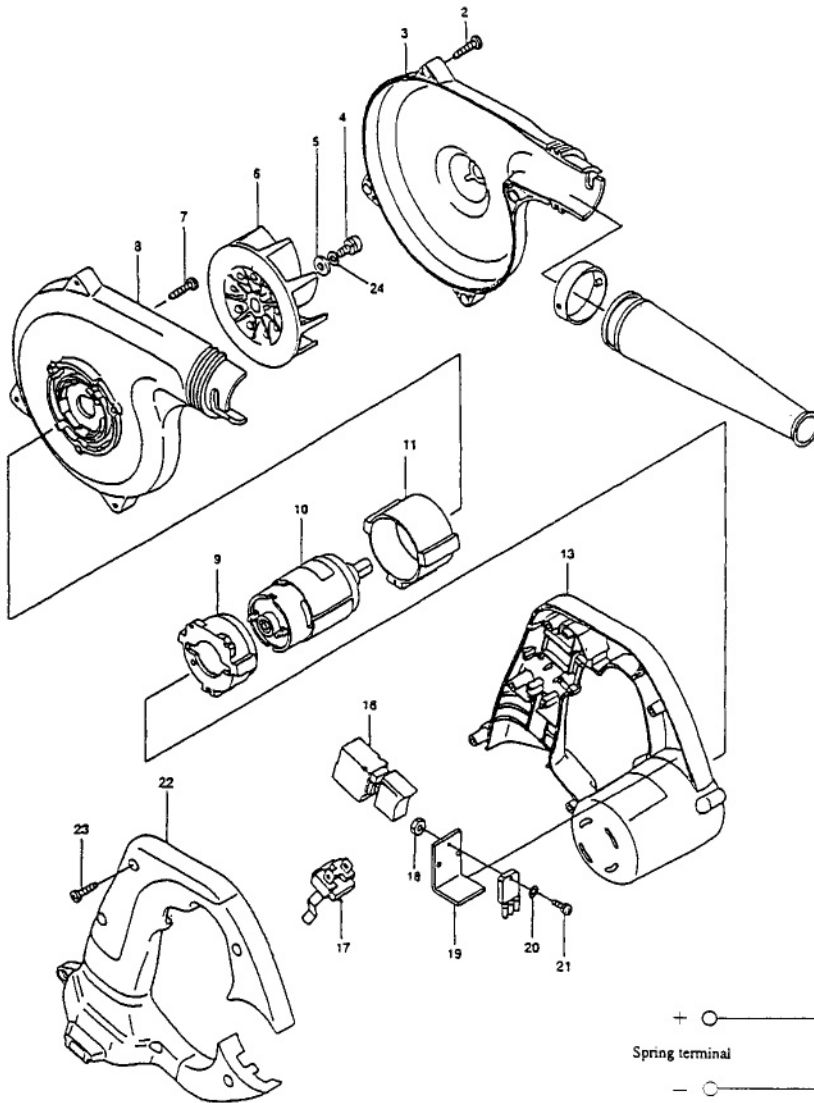

14.4V CORDLESS BLOWER

MODEL UB141D
MODEL UB141DZ

IMPORTANT — To assure product **SAFETY** and **RELIABILITY**, repairs, maintenance or adjustments should be performed by **MAKITA** Service Centers or other qualified service organizations. Always use **MAKITA** replacement parts.

WIRING DIAGRAM

Fig.	Part No.	Qty. Used	Description	Fig.	Part No.	Qty. Used	Description
2	KW00000210	4	TAPPING SCREW 4X18	17	643909-9	1	BATTERY HOLDER
3	KW00000090	1	FAN HOUSING CPL. (Incl. Fig. 8)	18	KW00000280	1	NUT M3
4	KW00000220	1	PAN HEAD SCREW M5X8	19	KW00000200	1	HEAT SINK
5	KW00000170	1	FLAT WASHER 5	20	KW00000270	1	SPRING WASHER M3
6	KW00000100	1	FAN	21	KW00000260	1	SCREW M3X8
7	KW00000210	3	TAPPING SCREW 4X18	22	KW00000370	1	HANDLE COVER
8	KW00000090	1	FAN HOUSING CPL. (Incl. Fig. 3)	23	KW00000210	6	SPRING SCREW 4X18
9	KW00000140	1	MOTOR RUBBER RING A	24	KW00000160	1	SPRING WASHER M5
10	KW00000350	1	DC MOTOR (Incl. 1 ea. SPINDLE KW00000430)				ACCESSORIES
11	KW00000150	1	MOTOR RUBBER RING B	400	132025-7	1	NOZZLE ASS'Y (Incl. 1 ea. Joint 414145-2)
13	KW00000360	1	MOTOR HOUSING	401	122321-1	1	DUST BAG ASS'Y
16	KW00000230	1	SWITCH				