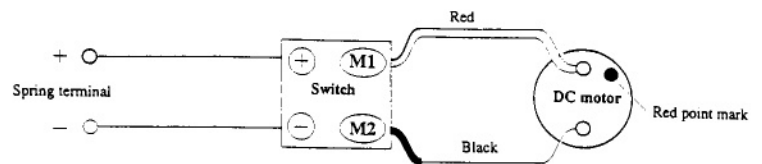

WIRING DIAGRAM

Fig.	Part No.	Qty. Used	Description	Fig.	Part No.	Qty. Used	Description
2	KW00000210	4	TAPPING SCREW 4X18	17	643909-9	1	BATTERY HOLDER
3	KW00000090	1	FAN HOUSING CPL. (Incl. Fig. 8)	18	KW00000280	1	NUT M3
4	KW00000220	1	PAN HEAD SCREW M5X8	19	KW00000200	1	HEAT SINK
5	KW00000170	1	FLAT WASHER 5	20	KW00000270	1	SPRING WASHER M3
6	KW00000100	1	FAN	21	KW00000260	1	SCREW M3X8
7	KW00000210	3	TAPPING SCREW 4X18	22	KW00000370	1	HANDLE COVER
8	KW00000090	1	FAN HOUSING CPL. (Incl. Fig. 3)	23	KW00000210	6	SPRING SCREW 4X18
9	KW00000140	1	MOTOR RUBBER RING A	24	KW00000160	1	SPRING WASHER M5
10	KW00000350	1	DC MOTOR (Incl. 1 ea. SPINDLE KW00000430)				ACCESSORIES
11	KW00000150	1	MOTOR RUBBER RING B	400	132025-7	1	NOZZLE ASS'Y (Incl. 1 ea. Joint 414145-2)
13	KW00000360	1	MOTOR HOUSING	401	122321-1	1	DUST BAG ASS'Y
16	KW00000230	1	SWITCH				