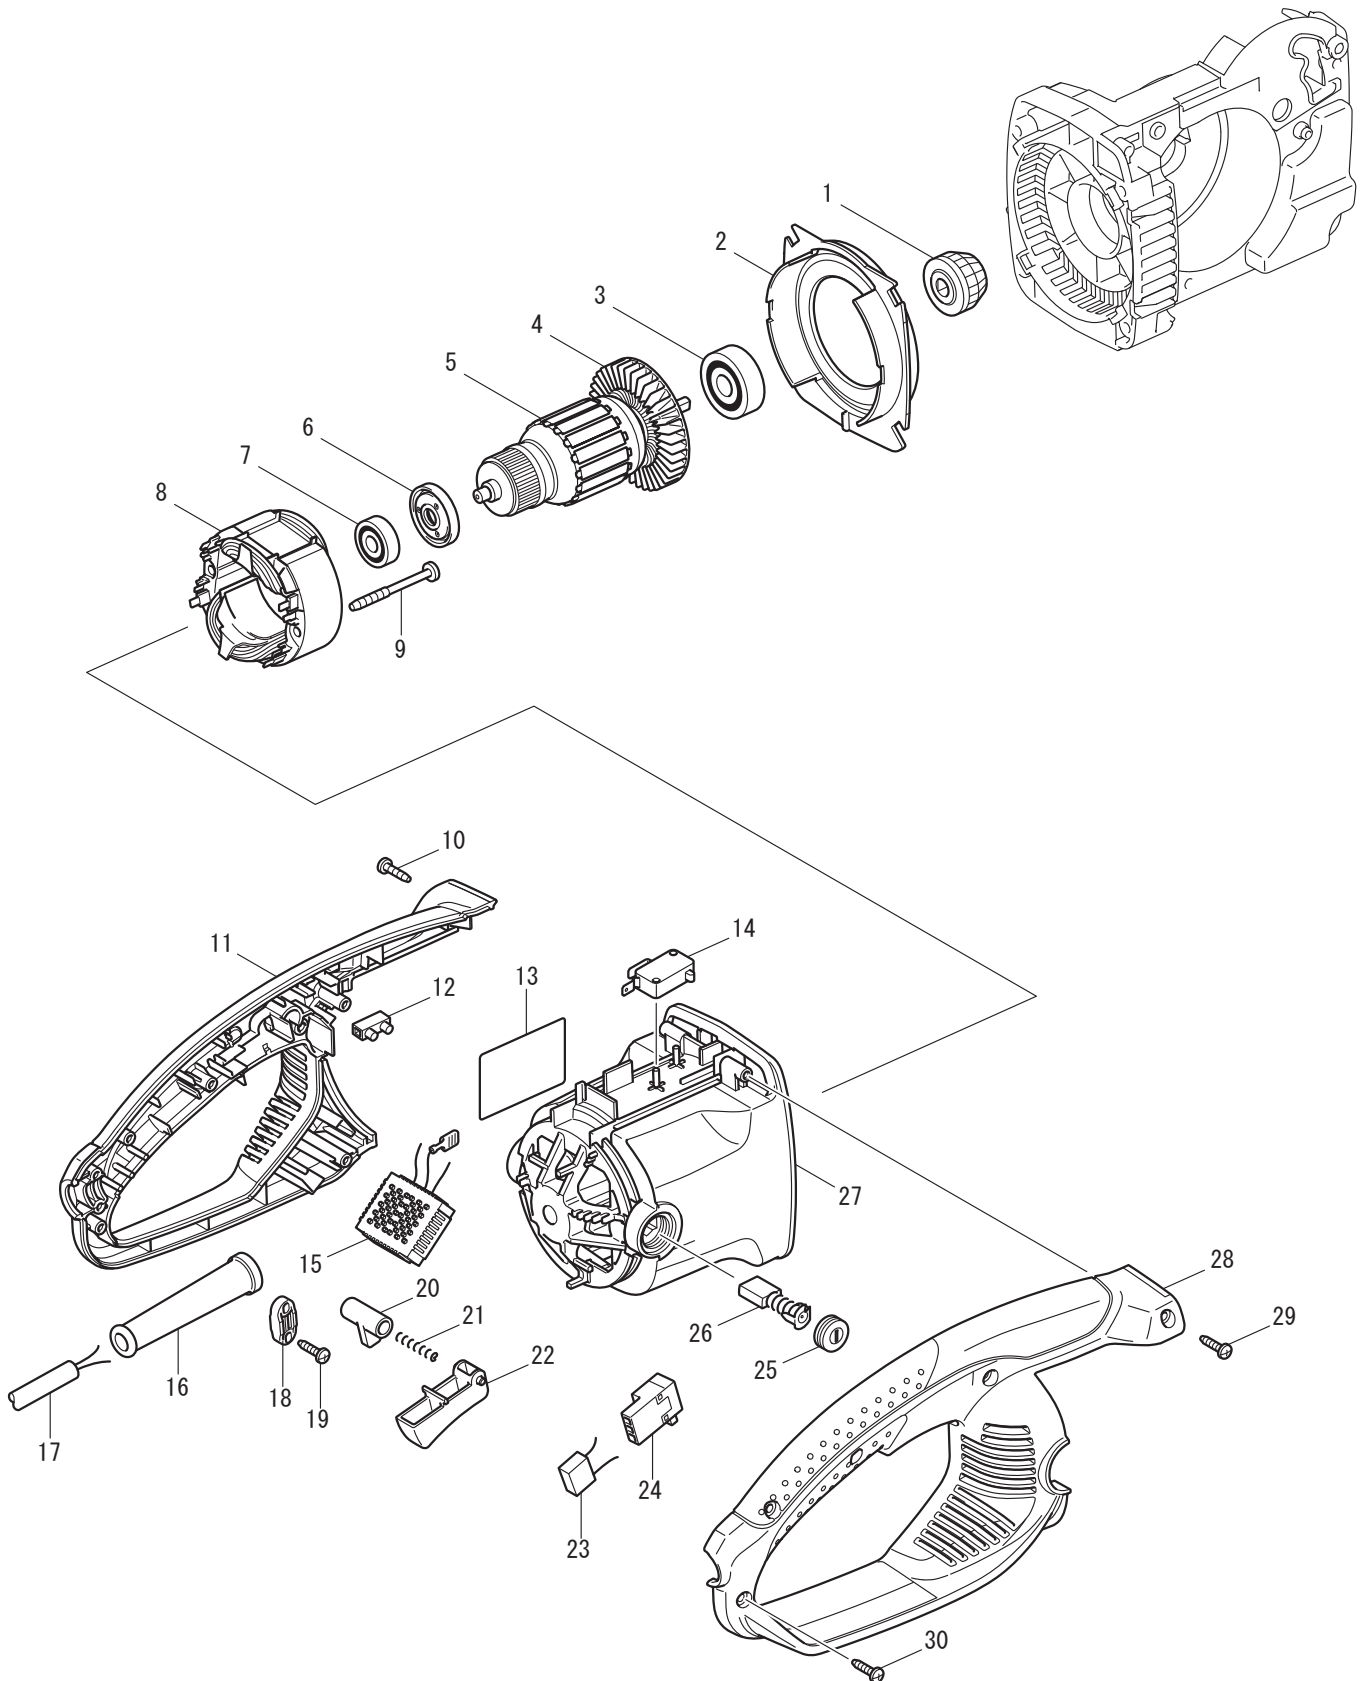

04 - 2010
UC4030A (MCC)
15.0A CHAIN 16" 3/8"

Item No	Type	Part No	Description	Qty	Unit
1		226743-8	STRAIGHT BEVEL GEAR 14	1	PC.
2		419410-4	BAFFLE PLATE	1	PC.
3		211111-8	BALL BEARING 6301LLB	1	PC.
4		240001-8	FAN 80	1	PC.
5		616966-0	ARMATURE 115V	1	PC.
6		681666-1	RESIN WASHER	1	PC.
7		210081-8	BALL BEARING 629ZZ	1	PC.
8		639532-6	FIELD 115V	1	PC.
9		266095-5	TAPPING SCREW 5X55	2	PC.
10		265995-6	TAPPING SCREW 4X18	1	PC.
11		188820-3	HANDLE SET	1	SET
	INC.	810199-1	CAUTION LABEL	1	PC.
13		867113-8	UC4030A NAME PLATE	1	PC.
14		650577-1	SWITCH SD-006-BB2AA-AA	1	PC.
15		631720-1	CONTROLLER	1	PC.
16		682574-9	CORD GUARD 10-90	1	PC.
17		664980-0	POWER SUPPLY CORD #14-2-0.3	1	PC.
18		687124-5	STRAIN RELIEF	1	PC.
19		265995-6	TAPPING SCREW 4X18	2	PC.
20		416178-3	LOCK-OFF BUTTON	1	PC.
21		233173-6	COMPRESSION SPRING 4	1	PC.
22		419411-2	SWITCH LEVER	1	PC.
24		651923-1	SWITCH TG70B SINGLE W/O LOCK	1	PC.
25		643650-4	BRUSH HOLDER CAP 6.5-13.5	2	PC.
26		194986-9	CARBON BRUSH CB-153	1	SET
27		154867-9	MOTOR HOUSING COMPLETE	1	PC.
	INC.	643653-8	BRUSH HOLDER 6.5-13.5	2	PC.
28		188820-3	HANDLE SET	1	SET
	INC.	810199-1	CAUTION LABEL	1	PC.
29		265995-6	TAPPING SCREW 4X18	1	PC.
30		265995-6	TAPPING SCREW 4X18	5	PC.
32		154870-0	TANK CAP COMPLETE	1	PC.
33		158050-0	GEAR HOUSING COVER COMPLETE	1	PC.
	INC.	810891-9	CAUTION LABEL	1	PC.
34	1	140089-7	OIL PUMP COMPLETE	1	PC.
	2	142002-1	OIL PUMP COMPLETE	1	PC.
35		213039-6	O RING 6	1	PC.
36		421959-2	SPONGE SEAL	1	PC.
37		419407-3	OIL TANK	1	PC.
38		416274-7	CAP	1	PC.
39		231975-4	SPRING	1	PC.
40		421958-4	OIL TUBE	1	PC.
41		419408-1	GEAR HOUSING	1	PC.
42		419413-8	ROD	1	PC.
43		233174-4	COMPRESSION SPRING 6	1	PC.
44		451130-4	FRONT HAND GUARD	1	PC.
45		158044-5	LINK PLATE COMPLETE	1	PC.
46		234005-0	COMPRESSION SPRING 9	1	PC.
47		213039-6	O RING 6	1	PC.
48		211012-0	BALL BEARING 606ZZ	1	PC.
49		450230-7	CRANK	1	PC.
50		417405-1	CAM	1	PC.
51		259034-2	RETAINING RING E TYPE 10	1	PC.
52	1	266095-5	* TAPPING SCREW 5X55	2	PC.
	2	266044-2	* TAPPING SCREW 5X60	2	PC.
53		266173-1	TAPPING SCREW 5X30	4	PC.
54		226741-2	STRAIGHT BEVEL GEAR 43	1	PC.
55		324662-3	SPINDLE	1	PC.
56		211107-9	BALL BEARING 6201ZZ	1	PC.
57	1	419409-9	* FRONT HANDLE	1	PC.
	2	455487-5	* FRONT HANDLE	1	PC.
58		266173-1	TAPPING SCREW 5X30	2	PC.