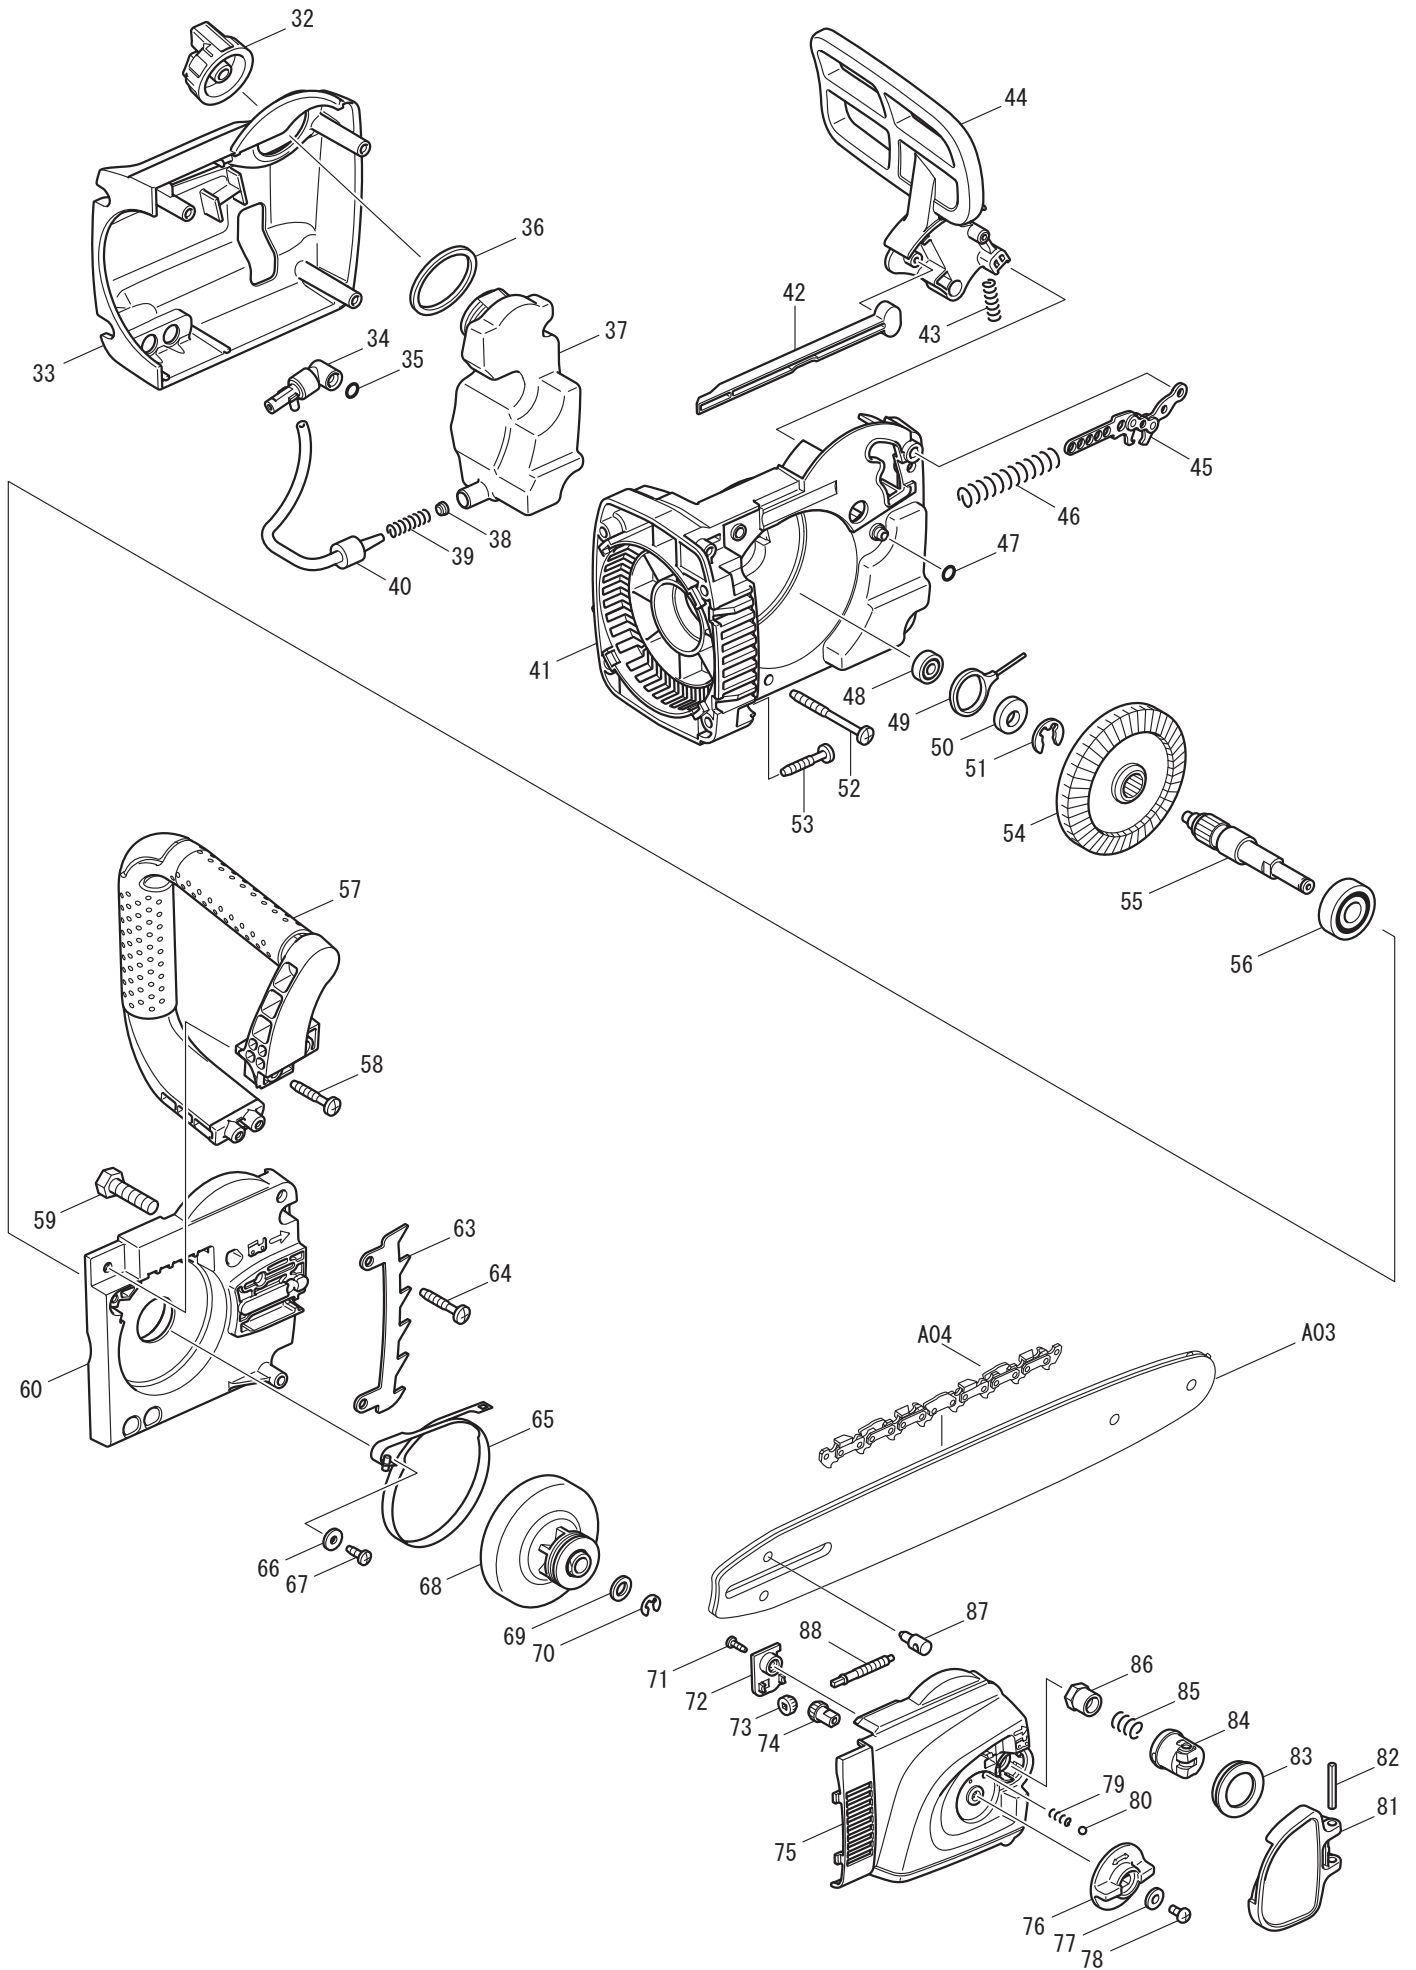

04 - 2010
UC4030A (MCC)
15.0A CHAIN 16" 3/8"

Item No	Type	Part No	Description	Qty	Unit
1		226743-8	STRAIGHT BEVEL GEAR 14	1	PC.
2		419410-4	BAFFLE PLATE	1	PC.
3		211111-8	BALL BEARING 6301LLB	1	PC.
4		240001-8	FAN 80	1	PC.
5		616966-0	ARMATURE 115V	1	PC.
6		681666-1	RESIN WASHER	1	PC.
7		210081-8	BALL BEARING 629ZZ	1	PC.
8		639532-6	FIELD 115V	1	PC.
9		266095-5	TAPPING SCREW 5X55	2	PC.
10		265995-6	TAPPING SCREW 4X18	1	PC.
11		188820-3	HANDLE SET	1	SET
	INC.	810199-1	CAUTION LABEL	1	PC.
13		867113-8	UC4030A NAME PLATE	1	PC.
14		650577-1	SWITCH SD-006-BB2AA-AA	1	PC.
15		631720-1	CONTROLLER	1	PC.
16		682574-9	CORD GUARD 10-90	1	PC.
17		664980-0	POWER SUPPLY CORD #14-2-0.3	1	PC.
18		687124-5	STRAIN RELIEF	1	PC.
19		265995-6	TAPPING SCREW 4X18	2	PC.
20		416178-3	LOCK-OFF BUTTON	1	PC.
21		233173-6	COMPRESSION SPRING 4	1	PC.
22		419411-2	SWITCH LEVER	1	PC.
24		651923-1	SWITCH TG70B SINGLE W/O LOCK	1	PC.
25		643650-4	BRUSH HOLDER CAP 6.5-13.5	2	PC.
26		194986-9	CARBON BRUSH CB-153	1	SET
27		154867-9	MOTOR HOUSING COMPLETE	1	PC.
	INC.	643653-8	BRUSH HOLDER 6.5-13.5	2	PC.
28		188820-3	HANDLE SET	1	SET
	INC.	810199-1	CAUTION LABEL	1	PC.
29		265995-6	TAPPING SCREW 4X18	1	PC.
30		265995-6	TAPPING SCREW 4X18	5	PC.
32		154870-0	TANK CAP COMPLETE	1	PC.
33		158050-0	GEAR HOUSING COVER COMPLETE	1	PC.
	INC.	810891-9	CAUTION LABEL	1	PC.
34	1	140089-7	OIL PUMP COMPLETE	1	PC.
	2	142002-1	OIL PUMP COMPLETE	1	PC.
35		213039-6	O RING 6	1	PC.
36		421959-2	SPONGE SEAL	1	PC.
37		419407-3	OIL TANK	1	PC.
38		416274-7	CAP	1	PC.
39		231975-4	SPRING	1	PC.
40		421958-4	OIL TUBE	1	PC.
41		419408-1	GEAR HOUSING	1	PC.
42		419413-8	ROD	1	PC.
43		233174-4	COMPRESSION SPRING 6	1	PC.
44		451130-4	FRONT HAND GUARD	1	PC.
45		158044-5	LINK PLATE COMPLETE	1	PC.
46		234005-0	COMPRESSION SPRING 9	1	PC.
47		213039-6	O RING 6	1	PC.
48		211012-0	BALL BEARING 606ZZ	1	PC.
49		450230-7	CRANK	1	PC.
50		417405-1	CAM	1	PC.
51		259034-2	RETAINING RING E TYPE 10	1	PC.
52	1	266095-5	* TAPPING SCREW 5X55	2	PC.
	2	266044-2	* TAPPING SCREW 5X60	2	PC.
53		266173-1	TAPPING SCREW 5X30	4	PC.
54		226741-2	STRAIGHT BEVEL GEAR 43	1	PC.
55		324662-3	SPINDLE	1	PC.
56		211107-9	BALL BEARING 6201ZZ	1	PC.
57	1	419409-9	* FRONT HANDLE	1	PC.
	2	455487-5	* FRONT HANDLE	1	PC.
58		266173-1	TAPPING SCREW 5X30	2	PC.