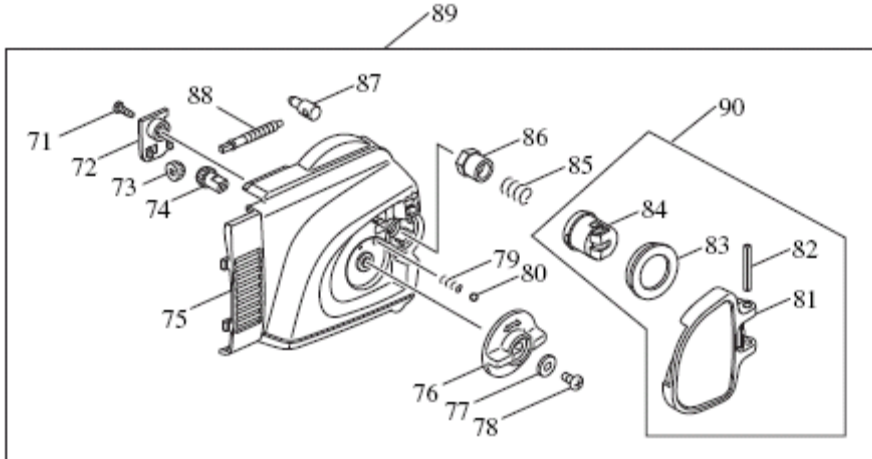

SERVICE CHANGES

1. Breakdown of Item No. 89 and 90

Item No.	Description	Part No.
89	SPROCKET COVER SET	188858-8
90	LEVER COMPLETE SET	188859-6

2. Oil Pump Complete Set has become available for repair.

Item No.	Description	Part No.
91	Oil Pump Complete Set	188929-1