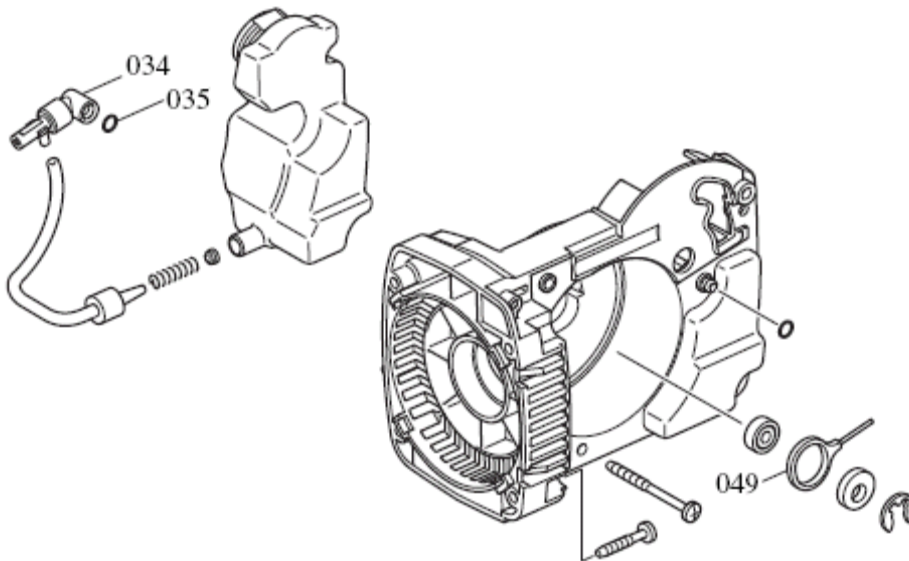

Item No	Type	Part No	Description	Qty	Unit
59		921452-1	HEX. BOLT M8X30	1	PC.
60		318013-0	BEARING HOUSING	1	PC.
63		345651-5	SPIKE BUMPER	1	PC.
64		266173-1	TAPPING SCREW 5X30	2	PC.
65		168426-3	BRAKE BAND	1	PC.
66		267195-4	FLAT WASHER 4	1	PC.
67		266026-4	TAPPING SCREW BIND CT 4X12	1	PC.
68		125331-7	BRAKE DRUM ASSEMBLY	1	PC.
69		253215-0	FLAT WASHER 8	1	PC.
70		259033-4	RETAINING RING E TYPE 6	1	PC.
71		266007-8	TAPPING SCREW BIND PT 3X10	1	PC.
72		419241-1	COVER	1	PC.
73		227496-2	STRAIGHT BEVEL GEAR 14	1	PC.
74		227495-4	STRAIGHT BEVEL GEAR 14	1	PC.
75		154869-5	SPROCKET COVER	1	PC.
76		419233-0	DIAL 40	1	PC.
77		253874-0	FLAT WASHER 4	1	PC.
78		915106-0	BINDING HEAD SCREW M4X8	1	PC.
79		233033-2	COMPRESSION SPRING 4	1	PC.
80		216008-6	STEEL BALL 4	1	PC.
81		154763-1	LEVER COMPLETE	1	PC.
82		951122-8	SPRING PIN 4-28	1	PC.
83		419271-2	CUP WASHER 20	1	PC.
84		317977-5	LEVER HOLDER	1	PC.
85		231025-5	COMPRESSION SPRING 8	1	PC.
86		252168-0	HEX. NUT M8-13	1	PC.
87		324621-7	ADJUST PIN	1	PC.
88		324620-9	ADJUST SCREW	1	PC.
89		188858-8	* SPROCKET COVER SET Item No. 71-88	1	PC.
90	INC.	188859-6	* LEVER COMPLETE SET Item No. 81-84	1	PC.
91	1	188929-1	* OIL PUMP ASSY (Added) Item No. 34, 35, 49	1	PC.
	2	187573-1	OIL PUMP ASSY Item No. 34, 35, 49	1	PC.
100	INC.	810276-9	CAUTION LABEL	1	PC.
<u>ACCESSORIES</u>					
A01		419242-9	CHAIN COVER F/16"	1	PC.
A02		158024-1	HOOK COMPLETE(PARTS)	1	PC.
A03		165202-6	16" SPROCKET GUIDE BAR 3/8" 50G	1	PC.
A04	1	528 092 656	3/8" LOW VIBRATION CHAIN 16" 50G 56LINK	1	PC.
	2	531 492 656	3/8" LOW KICKBACK SAFETY CHAIN 50G 16"	1	PC.

SERVICE CHANGES

1. Breakdown of Item No. 89 and 90

Item No.	Description	Part No.
89	SPROCKET COVER SET	188858-8
90	LEVER COMPLETE SET	188859-6

2. Oil Pump Complete Set has become available for repair.

Item No.	Description	Part No.
91	Oil Pump Complete Set	188929-1