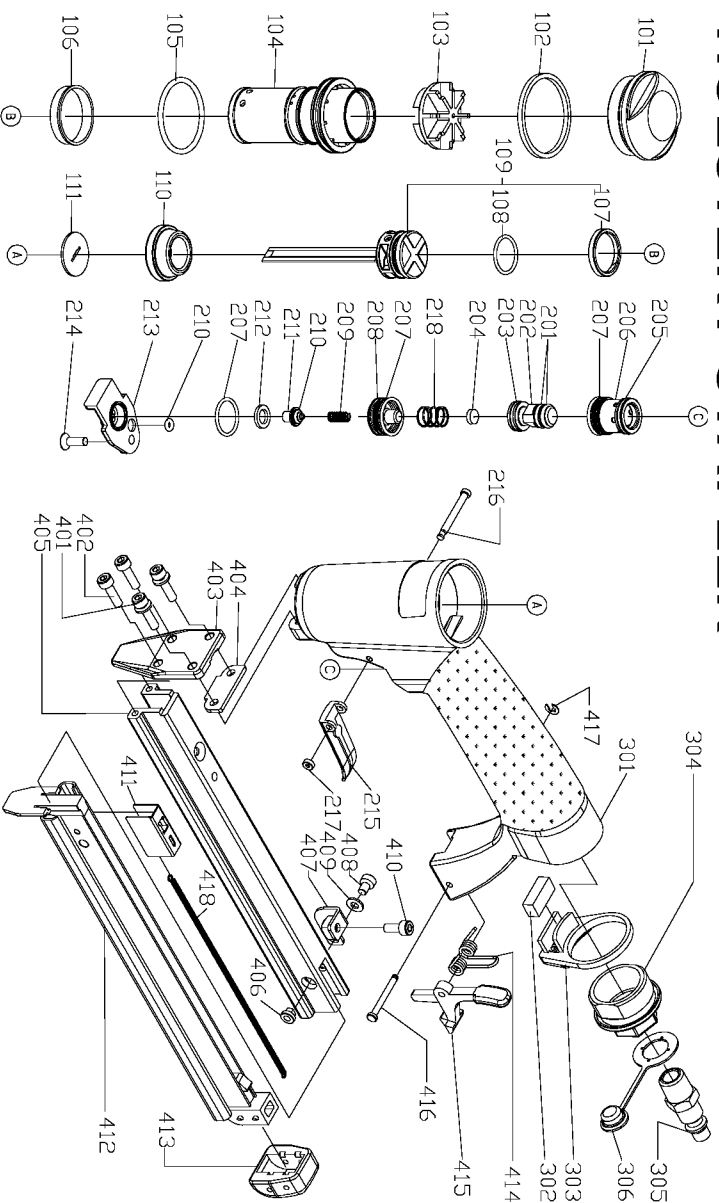

# PORTER-CABLE UPHOLSTERY STAPLER

US585

## Parts List for US585 Type 1

Item Number	Part Number	Description	Qty Required
101	892267	CAP	1
102	892268	SEAL	1
103	892269	CYLINDER PRESS RING	1
104	892270	CYLINDER	1
105	892271	O-RING	10
106	892273	CYLINDER RING	1
107	892275	PISTON	1
108	892276	O-RING	10
109	903790	DRIVER MAINT KIT	1
109	903790	DRIVER MAINT KIT	1
109	901938	DRIVER	1
110	892278	BUMPER	1
111	000000-00	No Longer Available	1
201	892280	O-RING	10
202	893814	VALVE PLUNGER	1
203	892282	O-RING	10
204	892283	PLUNGER STOP	1
205	892284	O-RING	10
206	893815	VALVE BODY	1
207	000000-00	No Longer Available	10
208	892287	PLUNGER CAP	1
209	888890	SPRING	10
210	892288	O-RING	10
211	892289	PLUNGER	1
212	892290	COLLAR	1
213	A08292	COVER- TRIGGER VALVE	1
214	884001	BOLT	10

## Parts List for US585 Type 1

Item Number	Part Number	Description	Qty Required
215	897872	TRIGGER	1
216	897561	TRIGGER PIN KIT	1
217	890725	URETHANE RETAINER	1
217	883877	E-RING	10
218	892294	SPRING	10
301	904316	HOUSING W/ SPIRALOCK	1
302	892296	MUFFLER	1
303	892297	EXHAUST DIFFUSER	1
304	910251	SS/A END CAP W/ O-RI	1
305	883859	MALE QUICK COUPLER	1
306	884443	PROTECTIVE COVER	1
401	892300	BOLT	10
402	883864	BOLT	10
403	000000-00	No Longer Available	1
404	000000-00	No Longer Available	1
405	896745	MAGAZINE COVER	1
406	892304	ANCHOR BLOCK	1
407	894632	BRACKET	1
408	884532	BOLT	10
409	892306	WASHER	10
410	884592	BOLT	10
411	000000-00	No Longer Available	1
412	898688	DRIVER GUIDE	1
413	892309	COVER	1
414	892310	SPRING	10
415	892311	STOPPER	1
416	892312	PING	10

## Parts List for US585 Type 1

Item Number	Part Number	Description	Qty Required
417	883877	E-RING	10
418	892313	SPRING	10
420	884297	HEX WRENCH (3MM)	1
420	891903	HEX WRENCH 2.5MM	1
800	884293	AIR TOOL OIL (18CC)	1
836	60058	OVERHAUL KIT	1
836	60058	OVERHAUL KIT	1
856	893579	SAFETY GLASSES	1
861	891602	CARRYING CASE	1