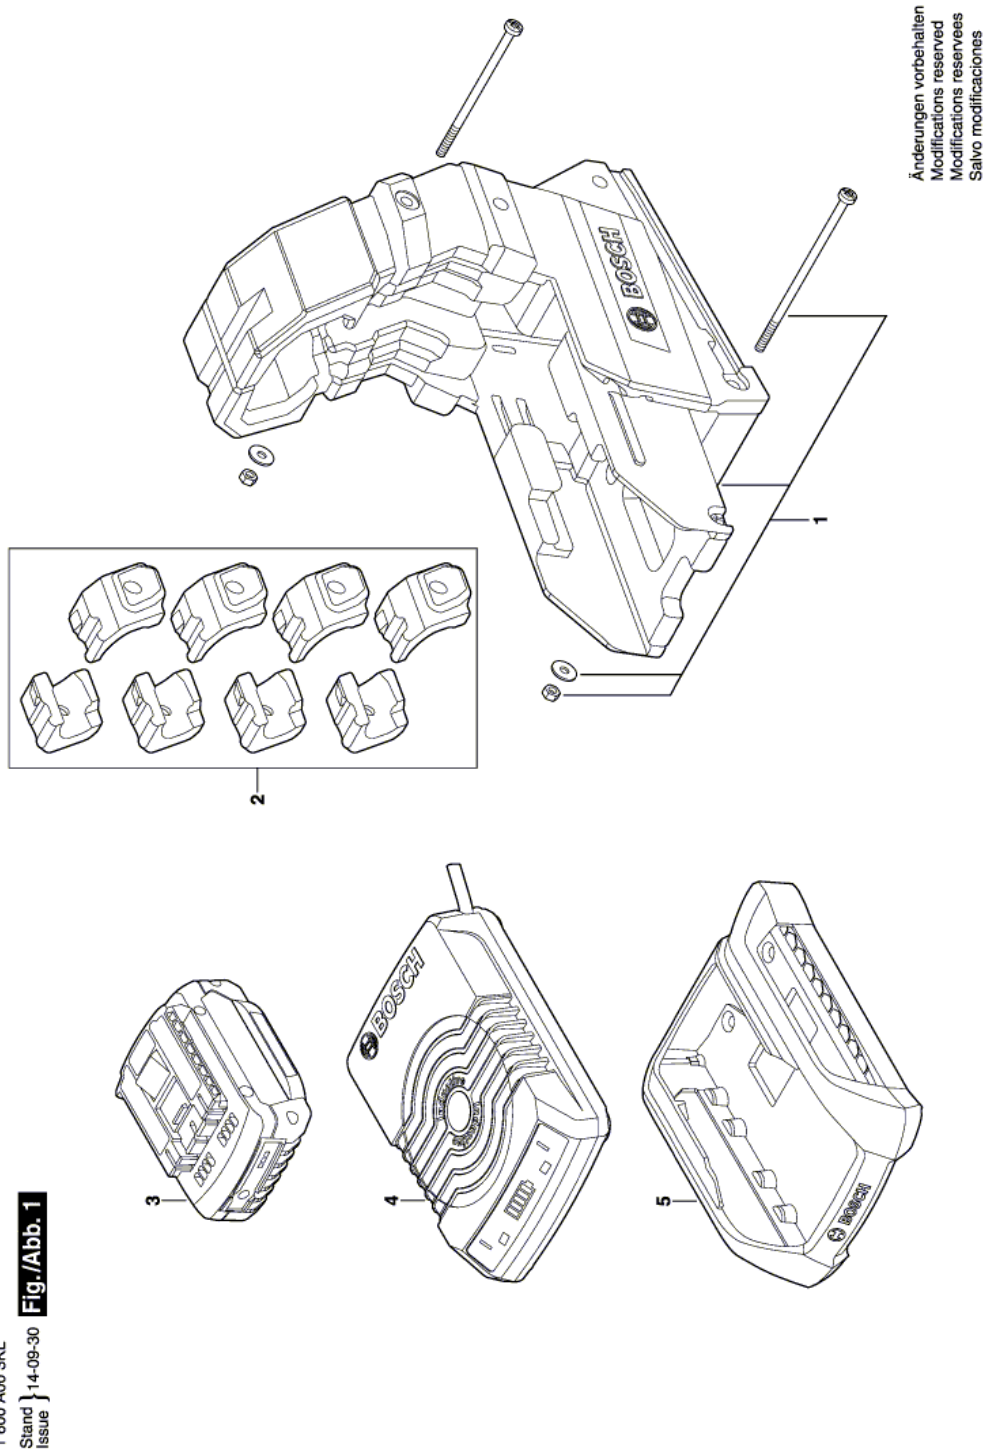

# . - 1 600 A00 3KL - WC18H

[www.powertools-aftersaleservice.com](http://www.powertools-aftersaleservice.com)

**BOSCH**

Item	Part Number	Description	Illustration	Price	Quantity	Price Group
1	2 610 036 856	Carrying Case		1	-,-	1 -
2	2 610 036 749	Tool Holder Set		1	-,-	1 -
3	2 607 337 123	Slide-In Accu Package		1	-,-	1 -
4	2 607 225 849	Charger		1	-,-	1 -
5	6 082 710 639	Frame		1	-,-	1 22

Product information . - 1 600 A00 3KL - WC18H

Product No	1 600 A00 3KL
Description	0; .
DIN-Text	
ID_Text_Ext	0
Trading_Description	WC18H
Voltage_1	0 V
ID_Country_Product	USA

Illustration - Type E

Information subject to change without further notice.