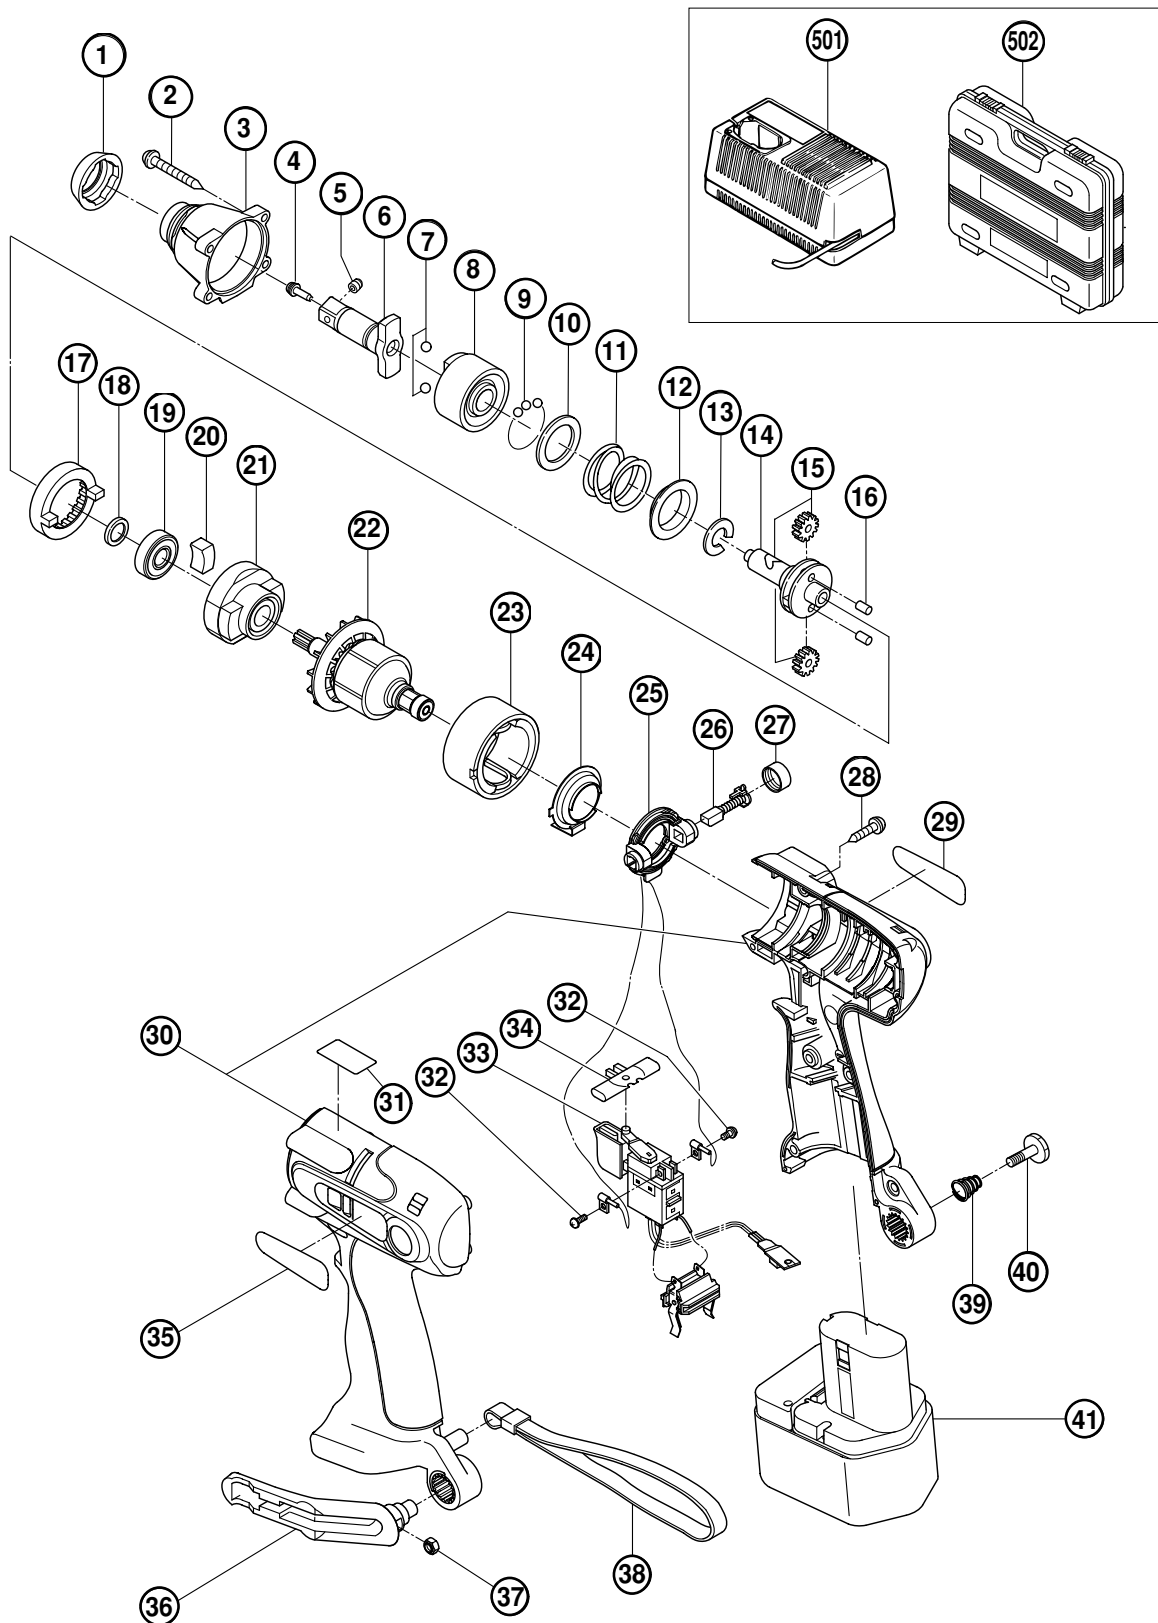

## ELECTRIC TOOL PARTS LIST

■ CORDLESS IMPACT WRENCH  
Model WR 12DM

2001·10·25  
(E1)

**PARTS**

WR 12DM

ITEM NO.	CODE NO.	DESCRIPTION	NO. USED	REMARKS
1	320-383	FRONT CAP	1	
2	319-917	TAPPING SCREW (W/SP. WASHER) D4X25 (BLACK)	4	
3	320-382	HAMMER CASE	1	
4	985-209	PIN RETAINER	1	
5	985-208	PLUNGER	1	
6	320-384	ANVIL (L) ASS'Y	1	INCLUD.4,5
7	959-154	STEEL BALL D5.556 (10 PCS.)	2	
8	319-916	HAMMER	1	
9	959-148	STEEL BALL D3.175 (10 PCS.)	28	
10	315-978	WASHER (J)	1	
11	319-915	HAMMER SPRING	1	
12	316-172	WASHER (S)	1	
13	316-171	STOPPER	1	
14	319-912	SPINDLE	1	
15	319-913	IDLE GEAR SET (2 PCS.)	2	
16	319-914	NEEDLE ROLLER	2	
17	319-910	RING GEAR	1	
18	319-911	WASHER (E)	1	
19	690-1VV	BALL BEARING 6901VVCMP52L	1	
20	319-909	DAMPER	2	
21	319-908	INNER COVER	1	
22	360-557	ARMATURE ASS'Y (W/BALL BEARING) DC 12V	1	
23	319-919	MAGNET	1	
24	319-907	DUST GUARD FIN	1	
25	320-376	BRUSH BLOCK	1	
26	999-054	CARBON BRUSH 5X6X11.5 (1 PAIR)	2	
27	319-918	BRUSH CAP	2	
28	302-086	TAPPING SCREW (W/FLANGE) D4X20 (BLACK)	7	
*		NAME PLATE	1	
	320-381	HOUSING (A).(B) SET	1	
*		CAUTION PLATE	1	FOR USA
	994-532	MACHINE SCREW (W/SP. WASHER) M3X5	2	
	319-906	DC-SPEED CONTROL SWITCH	1	
	316-166	PUSHING BUTTON	1	
		HITACHI LABEL	1	
	320-378	HOOK ASS'Y	1	INCLUD.37
	320-288	V-LOCK NUT M5	1	
	306-952	STRAP (BLACK)	1	
	319-926	HOOK SPRING	1	
	319-927	SPECIAL SCREW M5	1	
*	320-387	BATTERY EB 1220BL (W/ENGLISH N.P.)	2	
*	320-386	BATTERY EB 1220BL (W/ENGLISH N.P.)	1	FOR USA,CAN
*	320-388	BATTERY EB 1230HL (W/ENGLISH N.P.)	1	