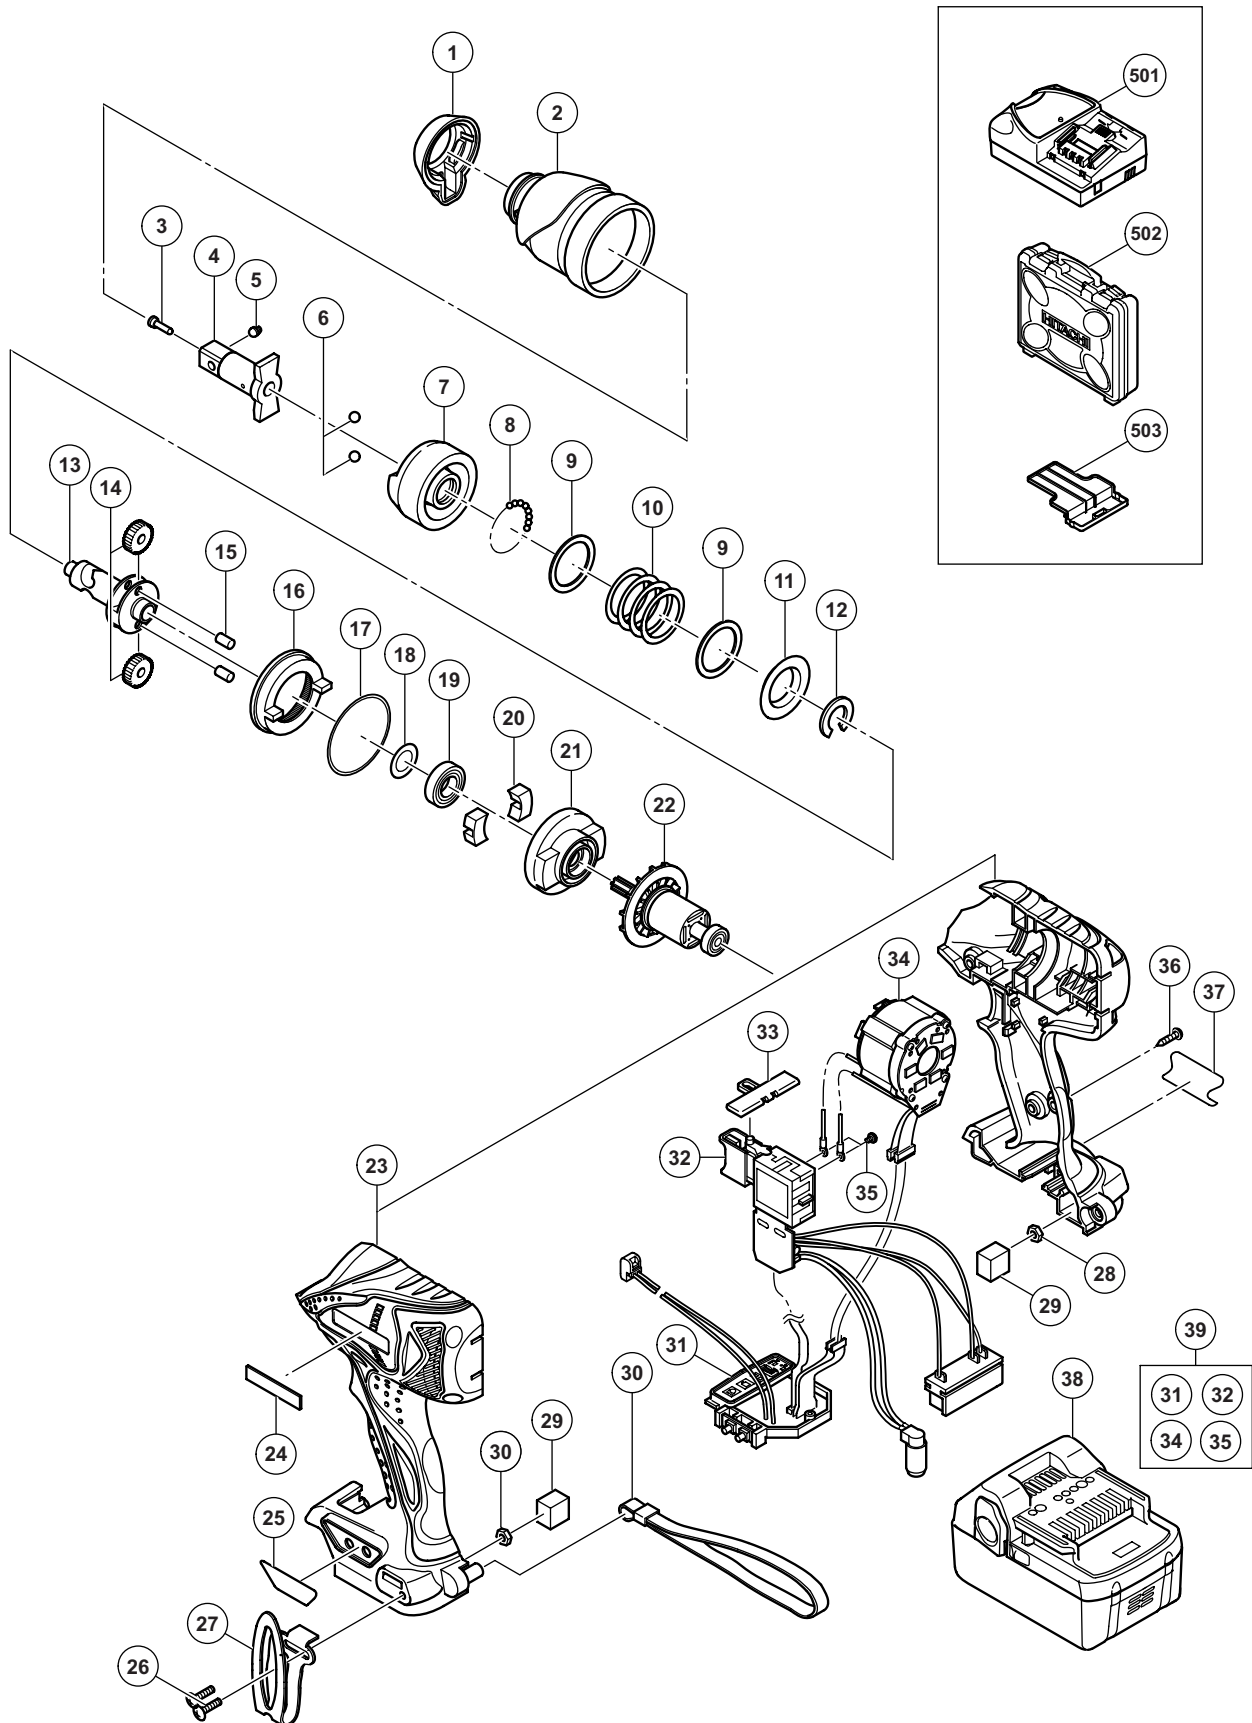

## ELECTRIC TOOL PARTS LIST

### CORDLESS IMPACT WRENCH Model WR 18DBDL

2010·9·2  
(E1)

**STANDARD ACCESSORIES**

WR 18DBDL

ITEM NO.	CODE NO.	DESCRIPTION	NO. USED	REMARKS
* 501		CHARGER (MODEL UC 18YRSL)	1	
* 501		CHARGER (MODEL UC 18YML2)	1	
502	330-592	CASE	1	
503	329-897	BATTERY COVER	1	