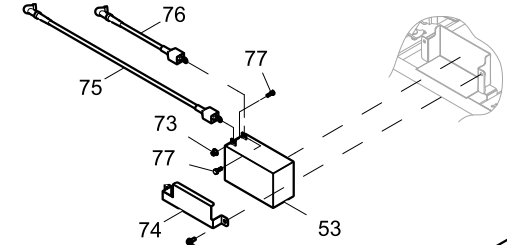

ELECTRIC START MODELS ONLY