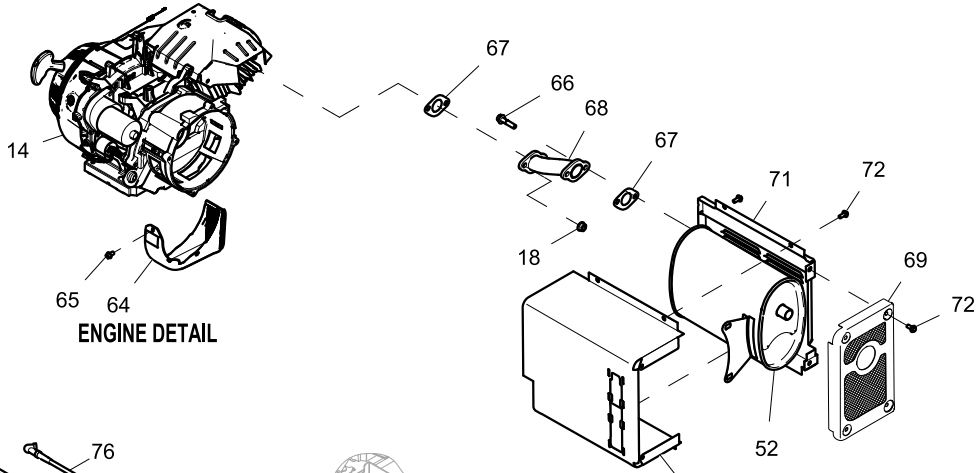

ENGINE TABLE						
ITEM	QTY.	DESCRIPTION	5500W PS	5500W ES	6500W PS	7500W ES
14	1	ENGINE	OJ2591	OJ3943	OJ2591	OJ2879
68	1	MANIFOLD	OJ3341B	OJ3341B	OJ3341B	OJ3341C
38	1	CRADLE WELDMENT HNYWL	OJ3463A	OJ3463	OJ3463A	OJ3463B

ENGINE DETAIL

MUFFLER DETAIL