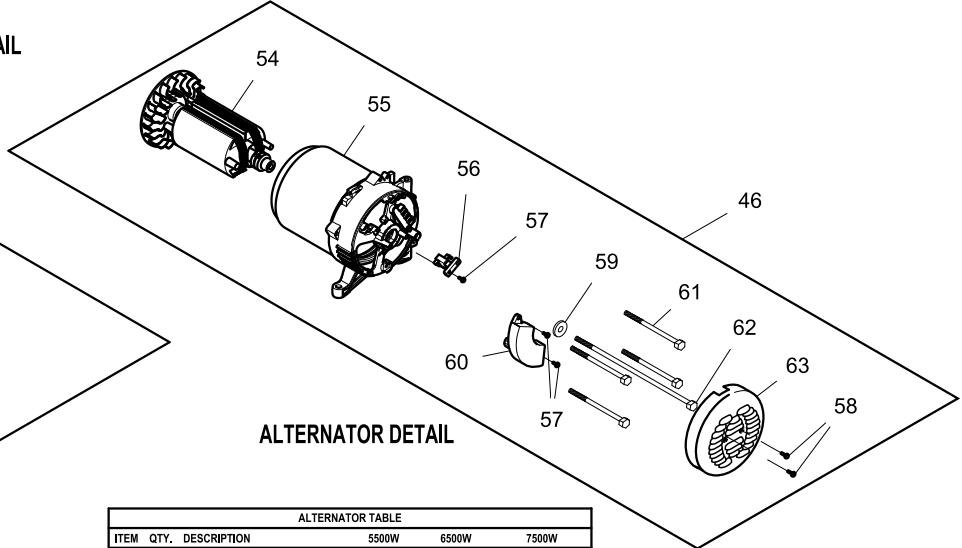

ENGINE TABLE						
ITEM	QTY.	DESCRIPTION	5500W PS	5500W ES	6500W PS	7500W ES
14	1	ENGINE	OJ2591	OJ3943	OJ2591	OJ2879
68	1	MANIFOLD	OJ3341B	OJ3341B	OJ3341B	OJ3341C
38	1	CRADLE WELDMENT HNYWL	OJ3463A	OJ3463	OJ3463A	OJ3463B

ENGINE DETAIL

MUFFLER DETAIL

ELECTRIC START MODELS ONLY

CONTROL PANEL DETAIL

ALTERNATOR DETAIL

ALTERNATOR TABLE					
ITEM	QTY.	DESCRIPTION	5500W	6500W	7500W
46	1	ASSY ALTERNATOR	OJ4062	0H1281	0H9209
54	1	ASSY ROTOR W/FAN	OJ4970	OJ4971	OJ4972
55	1	ASSY STATOR	OJ4974	OJ4975	OJ4976
61	4	SCREW HHC M6-1.0 X 185 C8.8	OJ4979	OJ4979	OJ4980
62	1	SCREW HHC M10-1.5 X 275 C10.9	OJ4982	OJ4982	OJ4983

CONTROL PANEL TABLE						
ITEM	QTY.	DESCRIPTION	5500W PS	5500W ES	6500W PS	7500W ES
44	1	CONTROL PANEL HONEYWELL	OJ2805	OJ2805A	OJ2805B	OJ2805D
79	1	BREAKER 2P 240V	OG9023B	OG9023B	OG9023C	OG9023C
80	1	START/STOP SWITCH	OJ0251A	OJ0251	OJ0251A	OJ0251
81	1	ASSY 12VDC POWER JACK W/LUGS	-	OJ4959	-	OJ4959
82	1	FACEPLATE, WELDMNT W/OUT HR MTR	OJ3242B	OJ3242A	OJ3242B	OJ3242A

ITEM	PART	QTY.	DESCRIPTION
52	0J4608	1	MUFFLER HNYWL
53	0G9449	1	BATTERY 12V10AH SEALED
56	0H0919	1	ASSEMBLY,BRUSH
57	0J4967	3	SCREW HHFC M5-0.8 X 12
58	0J4968	2	SCREW HHFC M5-0.8 X 16
59	070264	1	WASHER FLAT M10
60	0H2579B	1	AVR 5.5-7.5KW ALT
63	0H3049	1	COVER ALTERNATOR INLET 5-7KW
64	0J3877	1	SCROLL, HONEYWELL
65	045770	3	SCREW HHC M5-0.8 X 10 C8.8
66	0D2414	2	SCREW HHFC M8-1.25 X 35 G8.8
67	0G9028	2	GASKET, EXHAUST, 389CC
69	0J3678	1	MUFFLER SHIELD FRONT HONEYWELL
70	0J3679	1	MUFFLER SHIELD ALT SIDE HNYWL
71	0J3680	1	MUFFLER SHIELD FRAME SIDE HW
72	0J4033	14	SCREW HHFC M6-1.0 X 14
73	0H3535	2	NUT FLANGE M5-0.8 NYLOCK
74	0J0694	1	BRACKET BATTERY GP 5.5-7.5E
75	0J4157A	1	WIRE ASSY,BATT NEG,GRN
76	0J4157B	1	WIRE ASSY,BATT POS,RED
77	052618	2	SCREW HHC M5-0.8 X 12 C8.8
78	0G8758	1	OUTLET 30A 120/250V SPCGR
83	0H0265C	2	CB 20A 1P 120V CUL/CSA JOEMEX
84	0H2928	2	OUTLET 20A 120V DPLX SPECGRADE
85	0J2807	1	PANEL,CONTROL BACK BOX H PORT