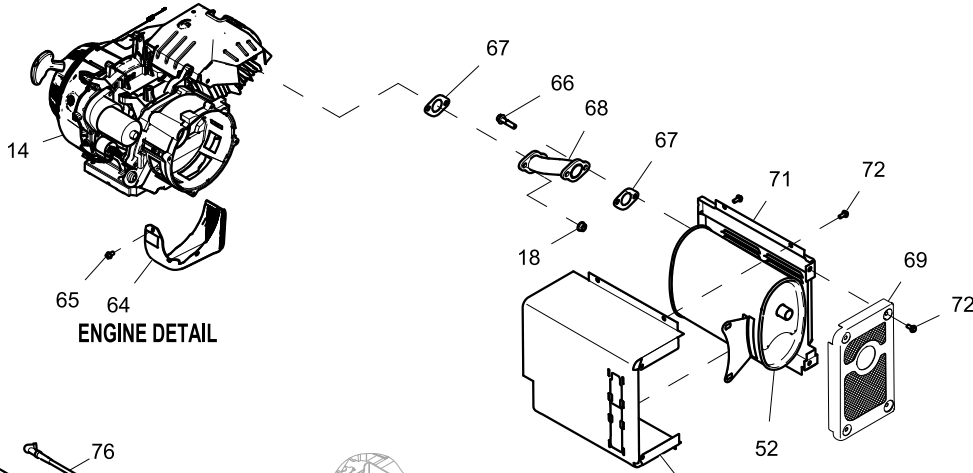

ENGINE TABLE						
ITEM	QTY.	DESCRIPTION	5500W PS	5500W ES	6500W PS	7500W ES
14	1	ENGINE	OJ2591	OJ3943	OJ2591	OJ2879
68	1	MANIFOLD	OJ3341B	OJ3341B	OJ3341B	OJ3341C
38	1	CRADLE WELDMENT HNYWL	OJ3463A	OJ3463	OJ3463A	OJ3463B

ENGINE DETAIL

MUFFLER DETAIL