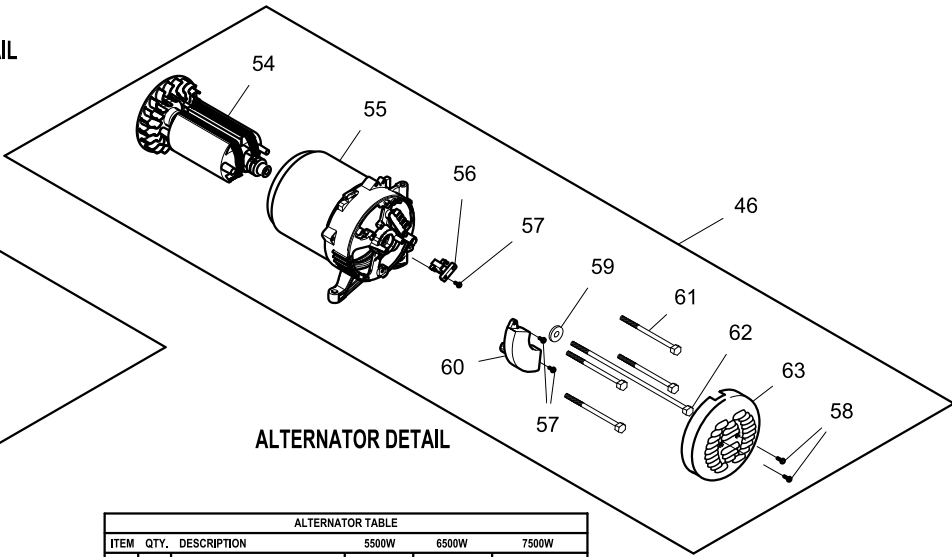

ENGINE TABLE						
ITEM	QTY.	DESCRIPTION	5500W PS	5500W ES	6500W PS	7500W ES
14	1	ENGINE	OJ2591	OJ3943	OJ2591	OJ2879
68	1	MANIFOLD	OJ3341B	OJ3341B	OJ3341B	OJ3341C
38	1	CRADLE WELDMENT HNYWL	OJ3463A	OJ3463	OJ3463A	OJ3463B

ENGINE DETAIL

MUFFLER DETAIL

ELECTRIC START MODELS ONLY

CONTROL PANEL DETAIL

CONTROL PANEL TABLE						
ITEM	QTY.	DESCRIPTION	5500W PS	5500W ES	6500W PS	7500W ES
44	1	CONTROL PANEL HONEYWELL	OJ2805	OJ2805A	OJ2805B	OJ2805D
79	1	BREAKER 2P 240V	OG9023B	OG9023B	OG9023C	OG9023C
80	1	START/STOP SWITCH	OJ0251A	OJ0251	OJ0251A	OJ0251
81	1	ASSY 12VDC POWER JACK W/ LUGS	-	OJ4959	-	OJ4959
82	1	FACEPLATE, WELDMENT W/OUT HR MTR	OJ3242B	OJ3242A	OJ3242B	OJ3242A

ITEM	PART	QTY.	DESCRIPTION
52	0J4608	1	MUFFLER HNYWL
53	0G9449	1	BATTERY 12V10AH SEALED
56	0H0919	1	ASSEMBLY,BRUSH
57	0J4967	3	SCREW HHFC M5-0.8 X 12
58	0J4968	2	SCREW HHFC M5-0.8 X 16
59	070264	1	WASHER FLAT M10
60	0H2579B	1	AVR 5.5-7.5KW ALT
63	0H3049	1	COVER ALTERNATOR INLET 5-7KW
64	0J3877	1	SCROLL, HONEYWELL
65	045770	3	SCREW HHC M5-0.8 X 10 C8.8
66	0D2414	2	SCREW HHFC M8-1.25 X 35 G8.8
67	0G9028	2	GASKET, EXHAUST, 389CC
69	0J3678	1	MUFFLER SHIELD FRONT HONEYWELL
70	0J3679	1	MUFFLER SHIELD ALT SIDE HNYWL
71	0J3680	1	MUFFLER SHIELD FRAME SIDE HW
72	0J4033	14	SCREW HHFC M6-1.0 X 14
73	0H3535	2	NUT FLANGE M5-0.8 NYLOCK
74	0J0694	1	BRACKET BATTERY GP 5.5-7.5E
75	0J4157A	1	WIRE ASSY,BATT NEG,GRN
76	0J4157B	1	WIRE ASSY,BATT POS,RED
77	052618	2	SCREW HHC M5-0.8 X 12 C8.8
78	0G8758	1	OUTLET 30A 120/250V SPCGR
83	0H0265C	2	CB 20A 1P 120V CUL/CSA JOEMEX
84	0H2928	2	OUTLET 20A 120V DPLX SPECGRADE
85	0J2807	1	PANEL,CONTROL BACK BOX H PORT