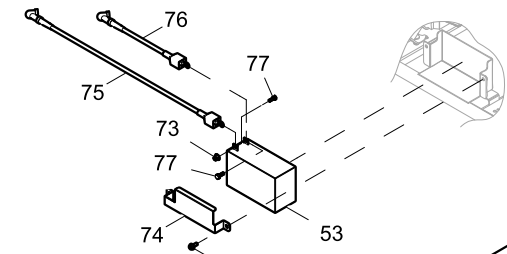

ELECTRIC START MODELS ONLY