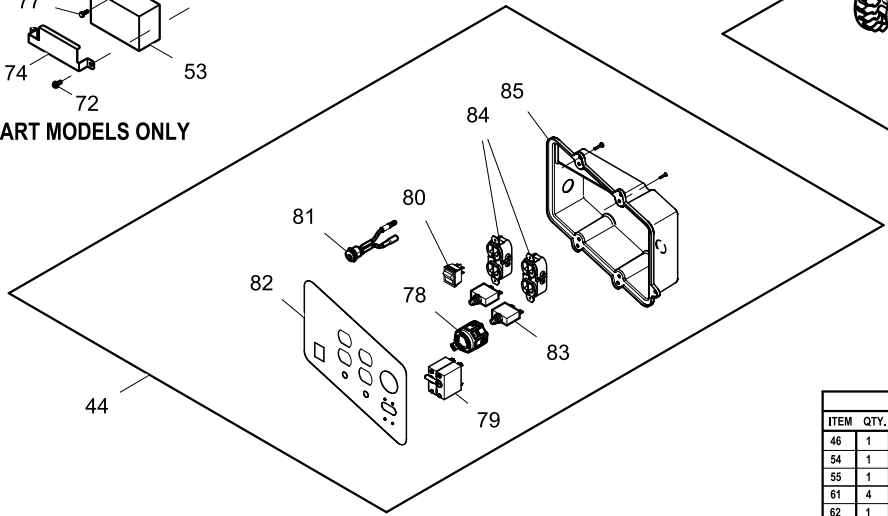

ENGINE TABLE						
ITEM	QTY.	DESCRIPTION	5500W PS	5500W ES	6500W PS	7500W ES
14	1	ENGINE	OJ2591	OJ3943	OJ2591	OJ2879
68	1	MANIFOLD	OJ3341B	OJ3341B	OJ3341B	OJ3341C
38	1	CRADLE WELDMENT HNYWL	OJ3463A	OJ3463	OJ3463A	OJ3463B

ENGINE DETAIL

MUFFLER DETAIL

ELECTRIC START MODELS ONLY

CONTROL PANEL DETAIL

CONTROL PANEL TABLE						
ITEM	QTY.	DESCRIPTION	5500W PS	5500W ES	6500W PS	7500W ES
44	1	CONTROL PANEL HONEYWELL	OJ2805	OJ2805A	OJ2805B	OJ2805D
79	1	BREAKER 2P 240V	OG9023B	OG9023B	OG9023C	OG9023C
80	1	START/STOP SWITCH	OJ0251A	OJ0251	OJ0251A	OJ0251
81	1	ASSY 12VDC POWER JACK W/ LUGS	-	OJ4959	-	OJ4959
82	1	FACEPLATE, WELDMENT W/OUT HR MTR	OJ3242B	OJ3242A	OJ3242B	OJ3242A